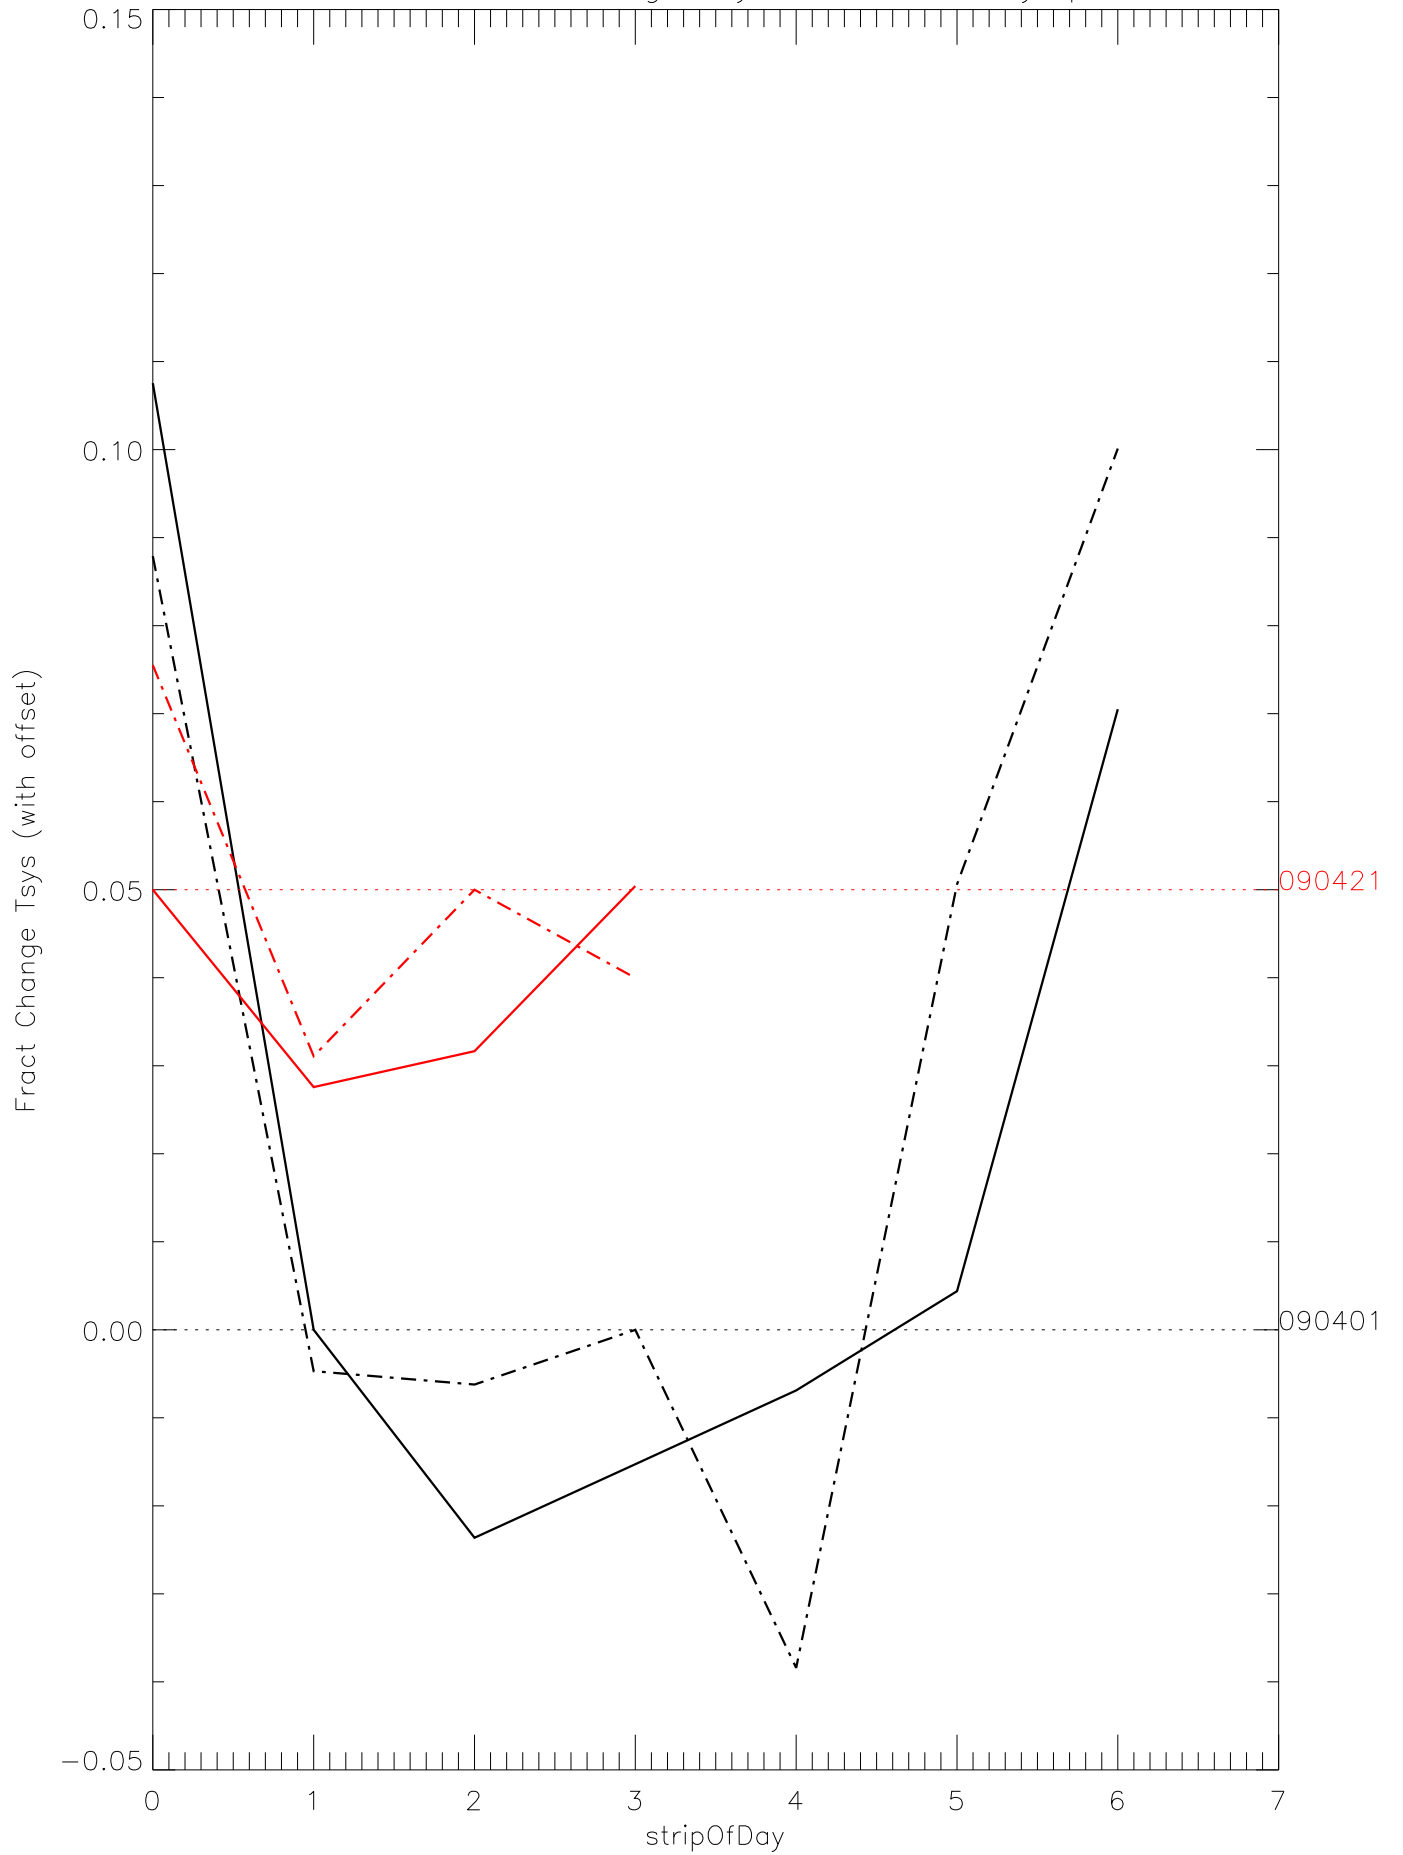

a2048 fractional change TsysK for each day. pixel:0

a2048 fractional change TsysK for each day. pixel:1

a2048 fractional change TsysK for each day. pixel:2

a2048 fractional change TsysK for each day. pixel:3

a2048 fractional change TsysK for each day. pixel:4

a2048 fractional change TsysK for each day. pixel:5

a2048 fractional change TsysK for each day. pixel:6