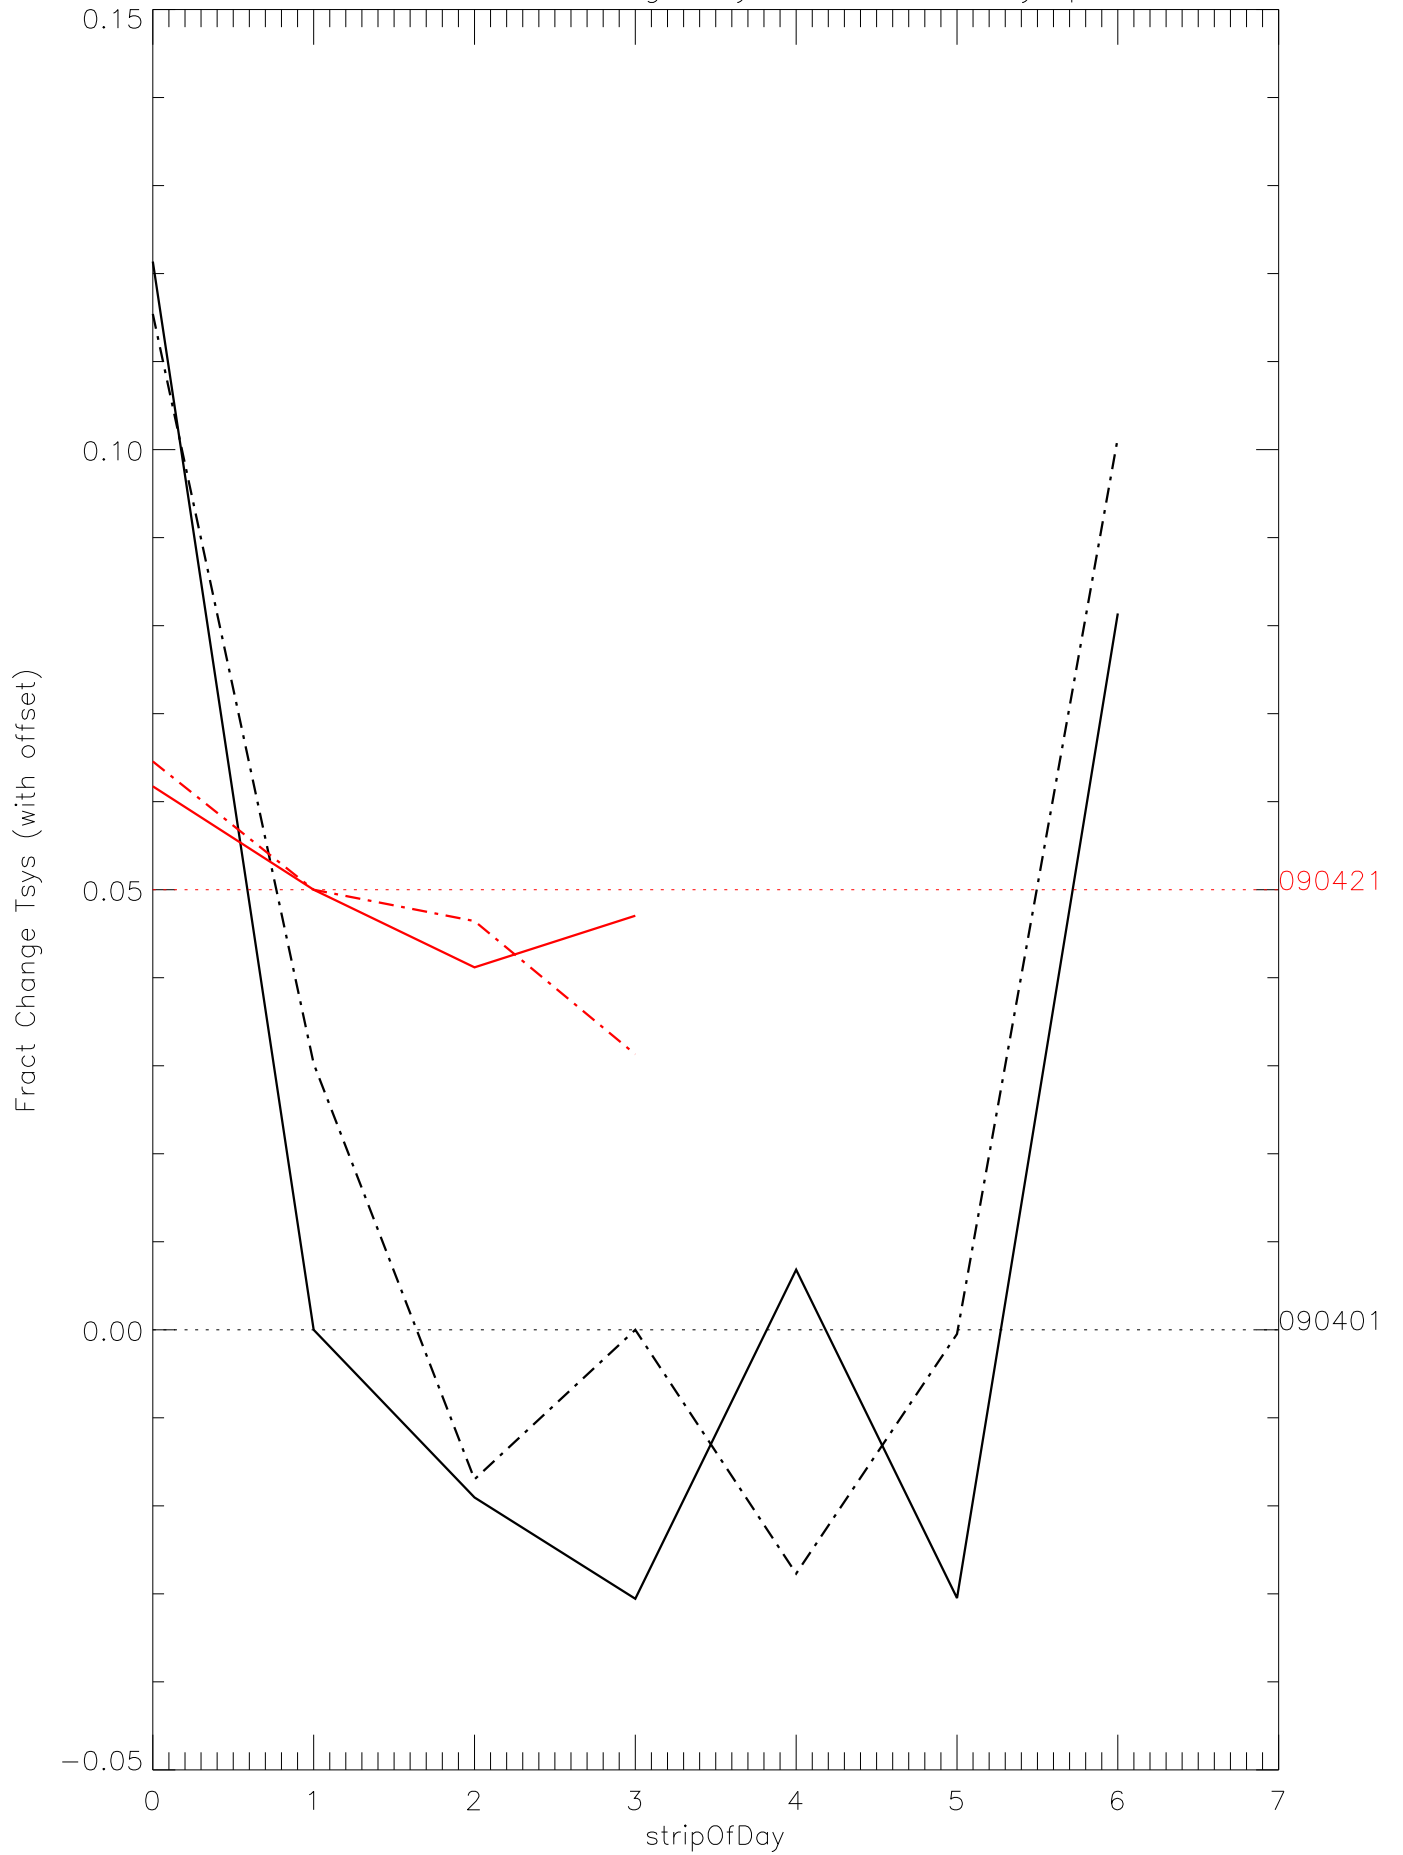

a2048 fractional change TsysK for each day. pixel:0

a2048 fractional change TsysK for each day. pixel:1

a2048 fractional change TsysK for each day. pixel:2

a2048 fractional change TsysK for each day. pixel:3

a2048 fractional change TsysK for each day. pixel:4

a2048 fractional change TsysK for each day. pixel:5

a2048 fractional change TsysK for each day. pixel:6