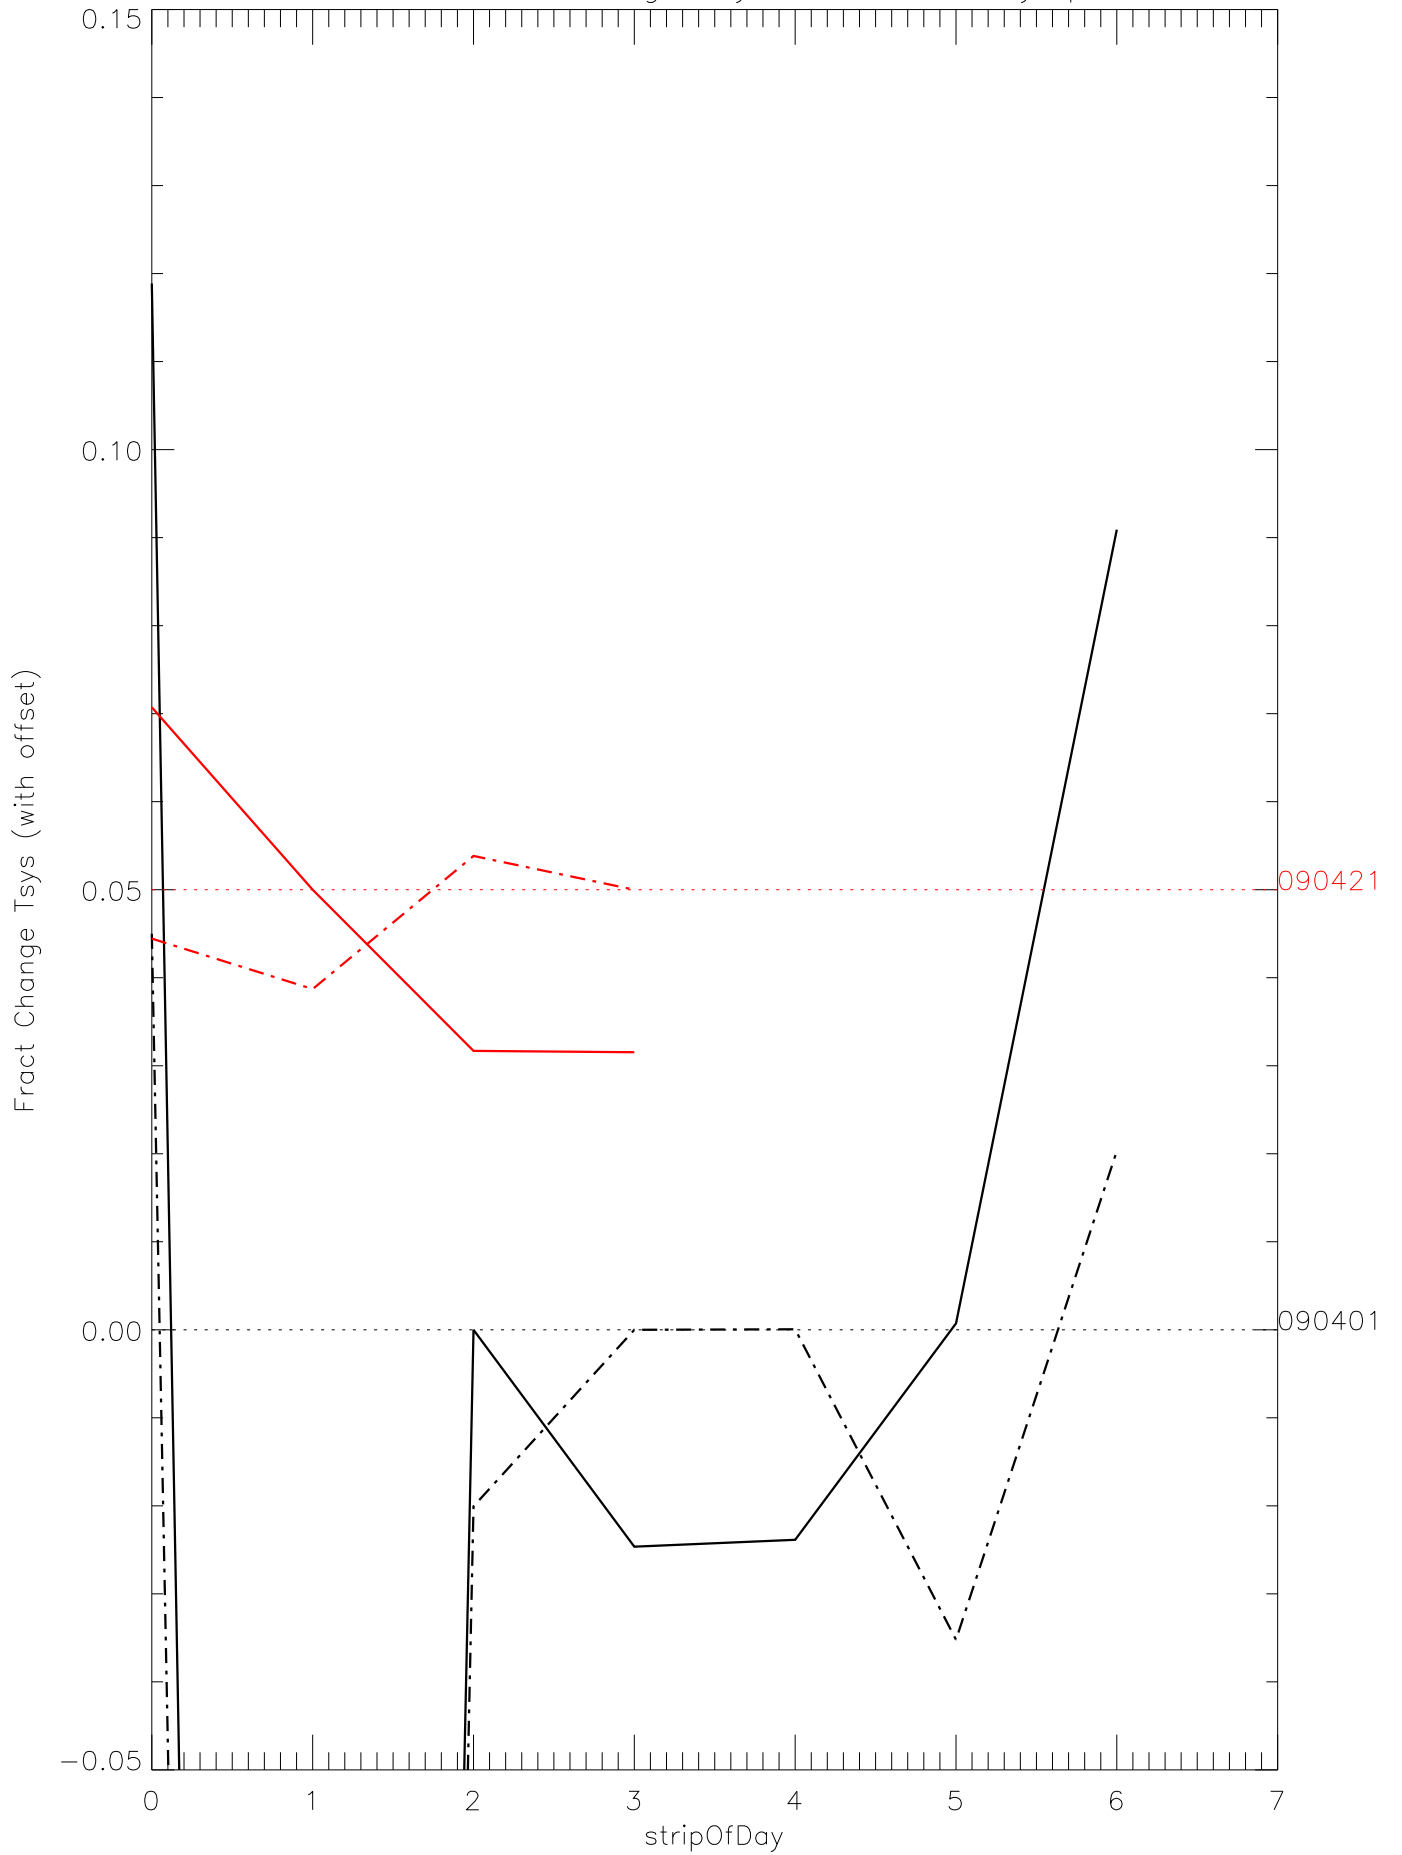

a2048 fractional change TsysK for each day. pixel:0

a2048 fractional change TsysK for each day. pixel:1

a2048 fractional change TsysK for each day. pixel:2

a2048 fractional change TsysK for each day. pixel:3

a2048 fractional change TsysK for each day. pixel:4

a2048 fractional change TsysK for each day. pixel:5

a2048 fractional change TsysK for each day. pixel:6