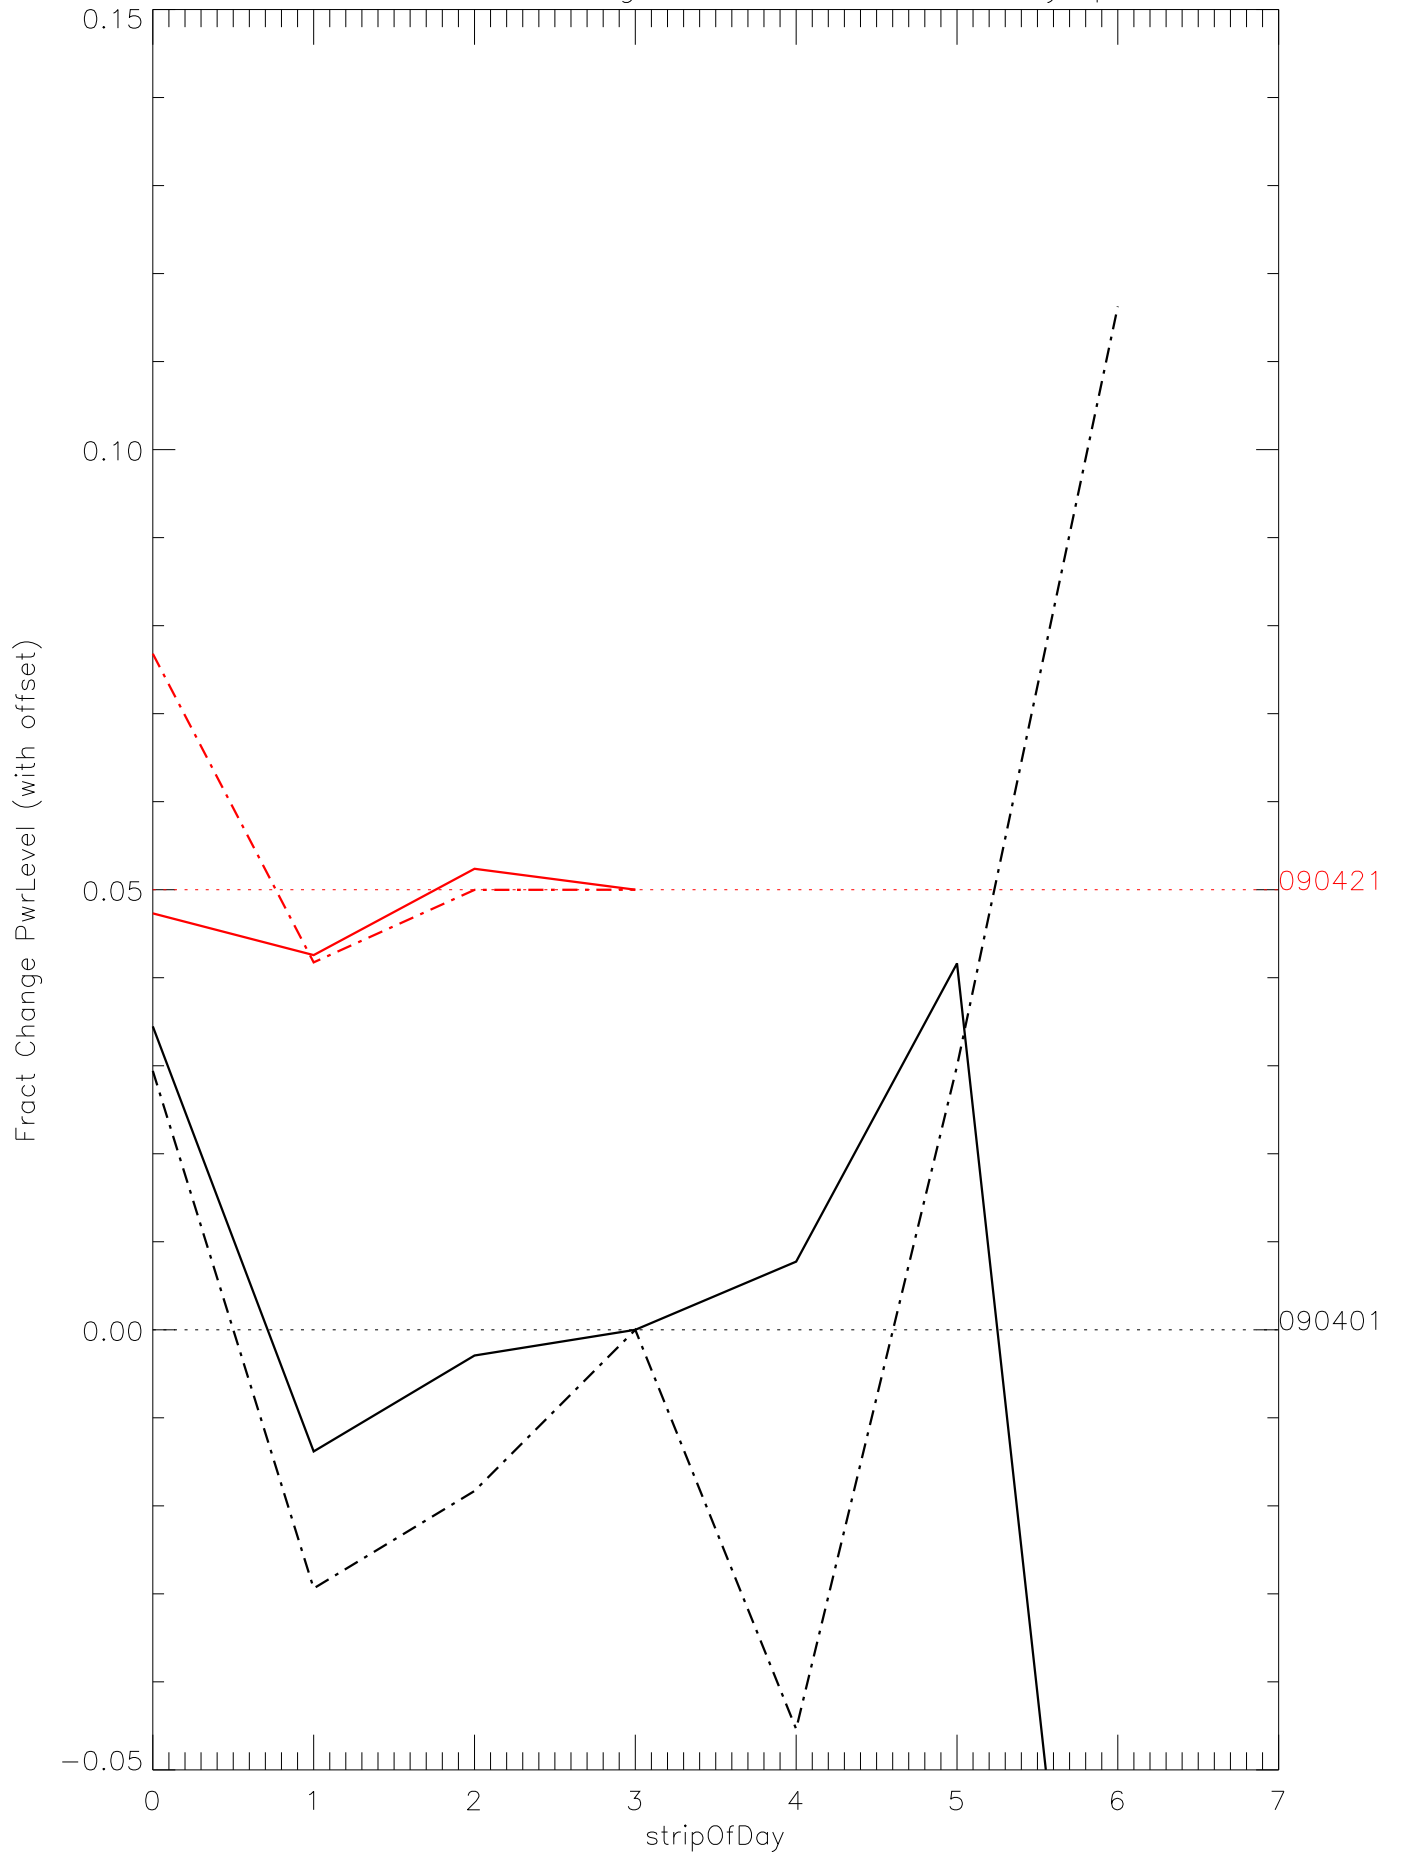

a2048 fractional change PwrLevel for each day. pixel:0

a2048 fractional change PwrLevel for each day. pixel:1

a2048 fractional change PwrLevel for each day. pixel:2

a2048 fractional change PwrLevel for each day. pixel:3

a2048 fractional change PwrLevel for each day. pixel:4

a2048 fractional change PwrLevel for each day. pixel:5

a2048 fractional change PwrLevel for each day. pixel:6