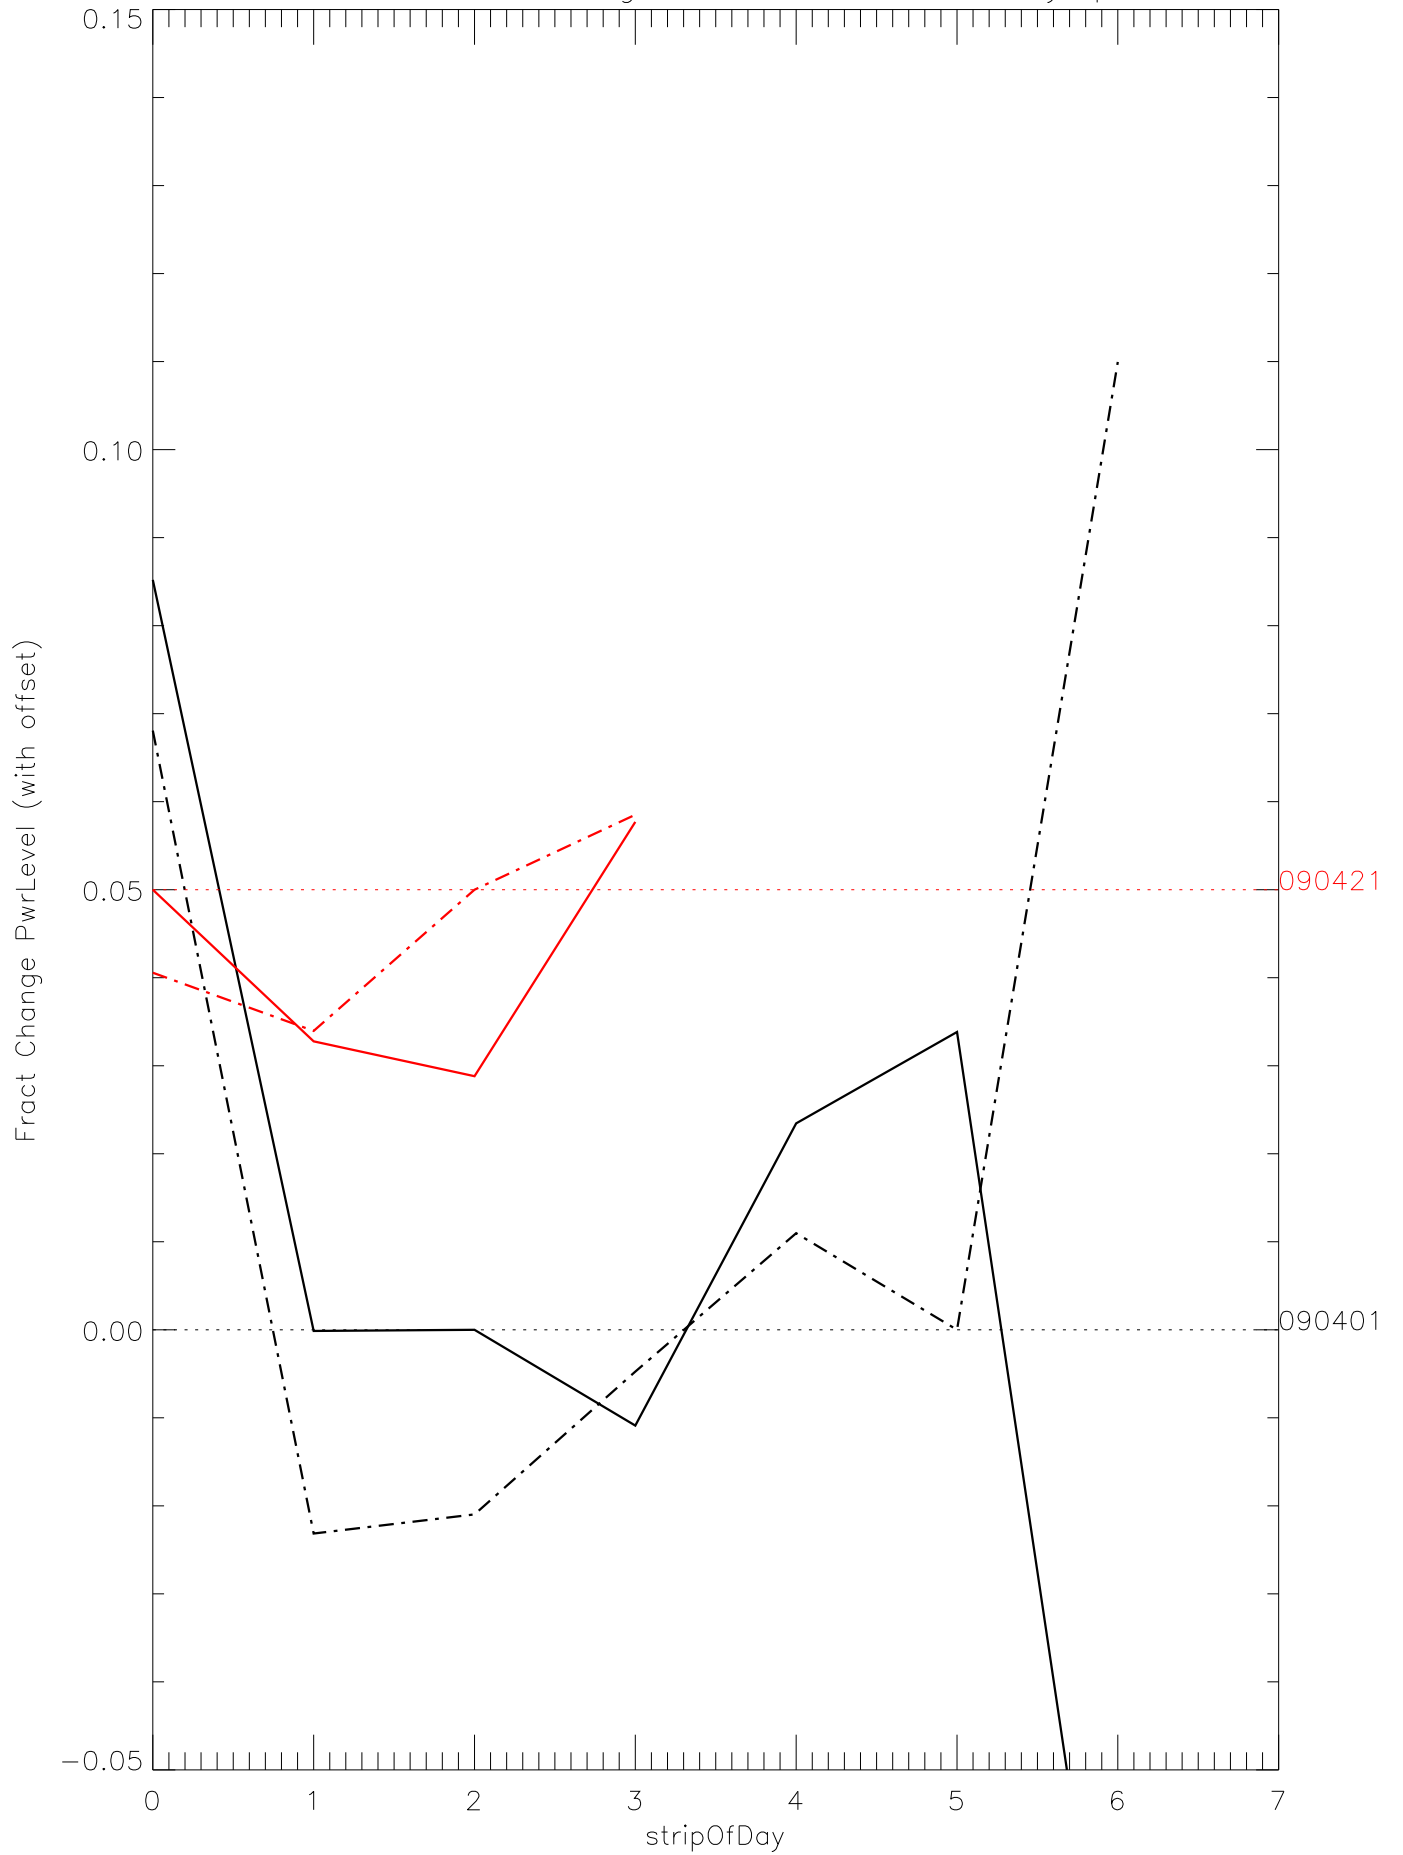

a2048 fractional change PwrLevel for each day. pixel:0

a2048 fractional change PwrLevel for each day. pixel:1

a2048 fractional change PwrLevel for each day. pixel:2

a2048 fractional change PwrLevel for each day. pixel:3

a2048 fractional change PwrLevel for each day. pixel:4

a2048 fractional change PwrLevel for each day. pixel:5

a2048 fractional change PwrLevel for each day. pixel:6