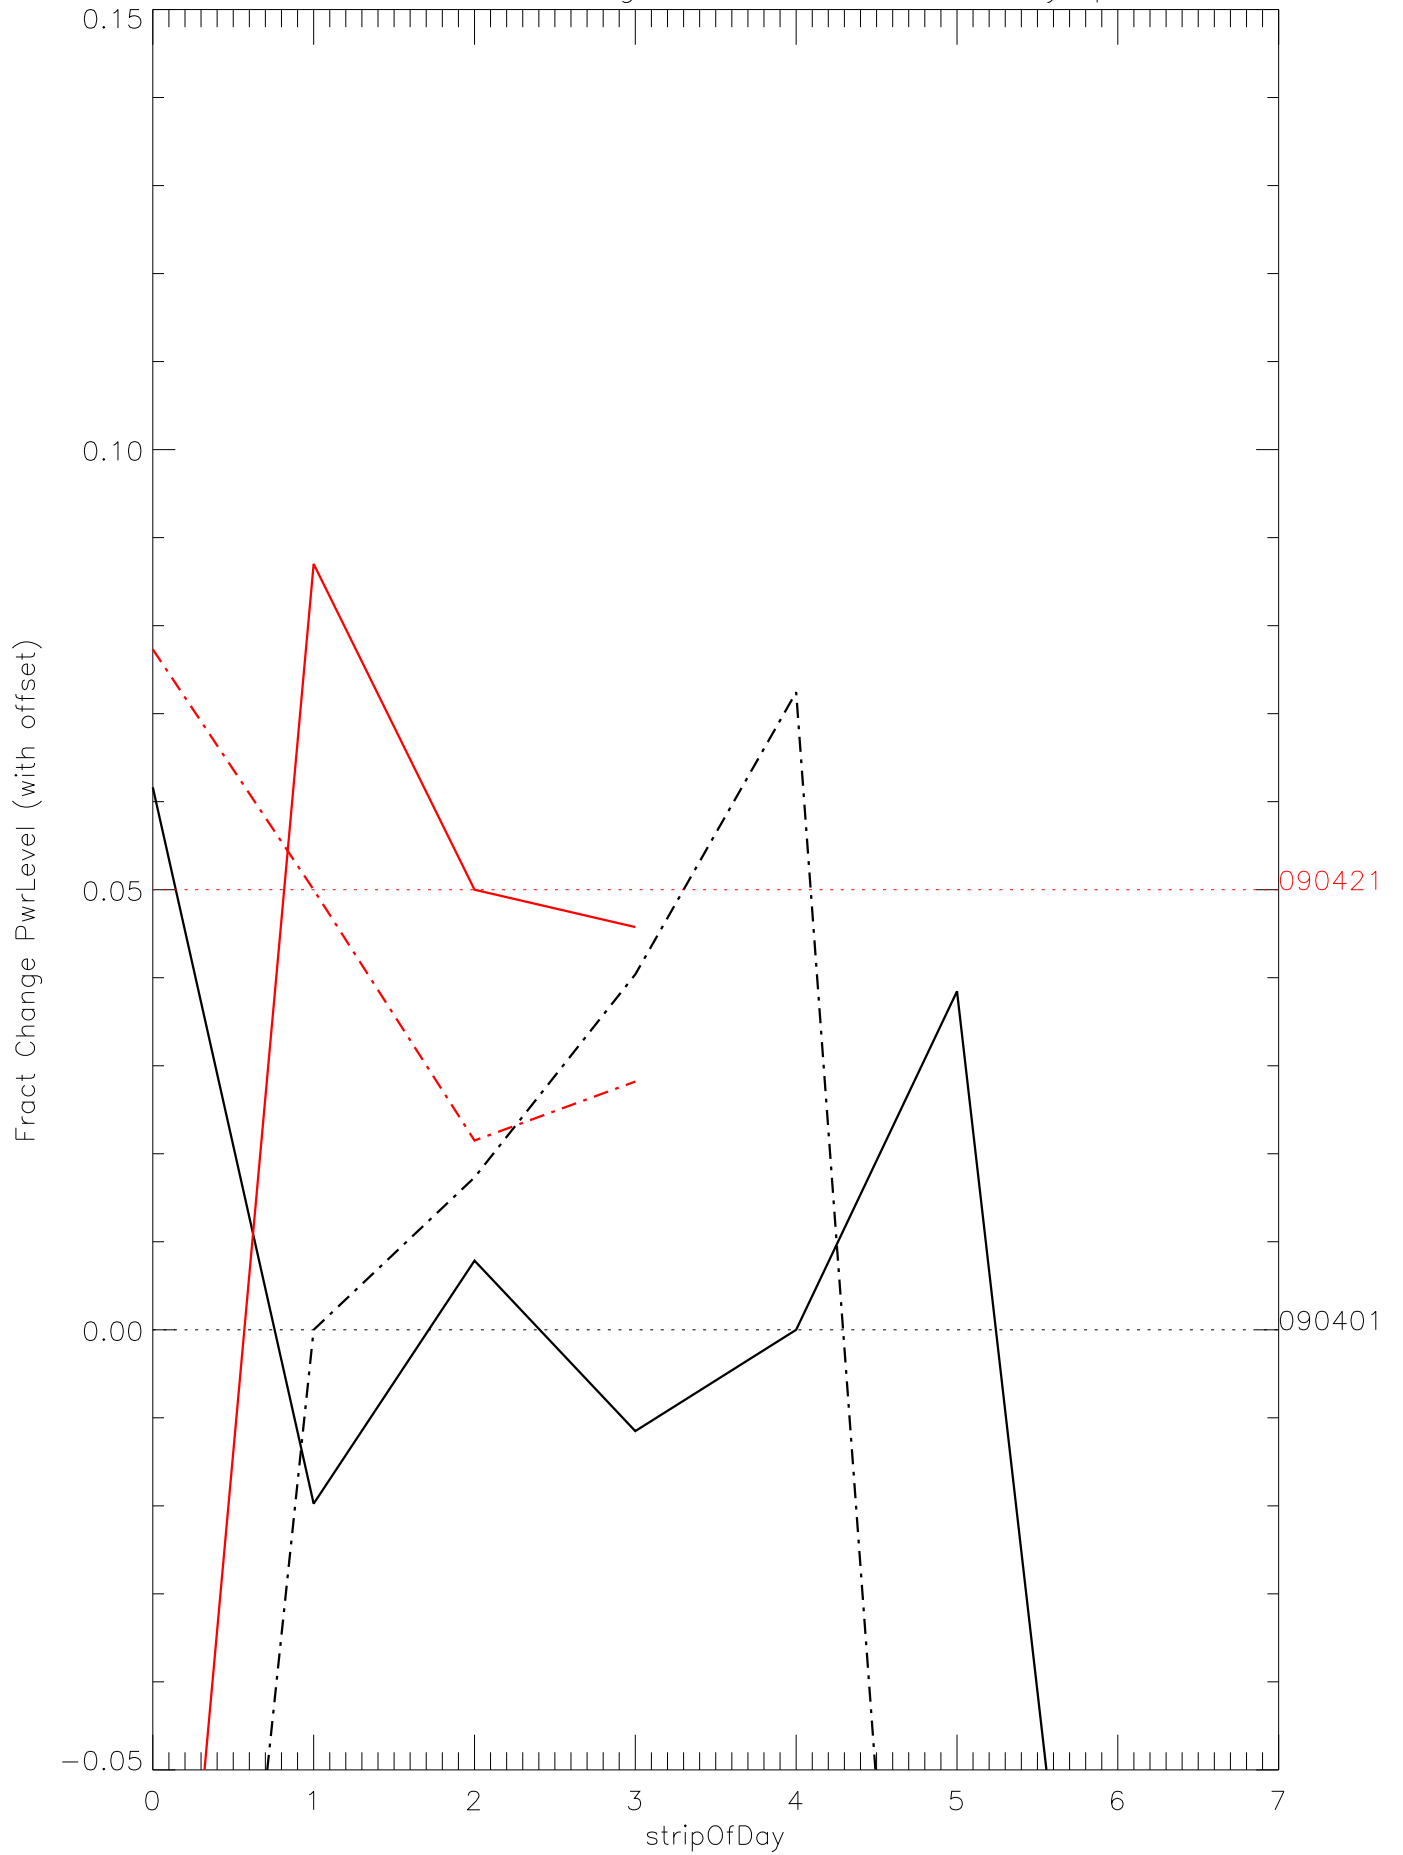

a2048 fractional change PwrLevel for each day. pixel:0

a2048 fractional change PwrLevel for each day. pixel:1

a2048 fractional change PwrLevel for each day. pixel:2

a2048 fractional change PwrLevel for each day. pixel:3

a2048 fractional change PwrLevel for each day. pixel:4

a2048 fractional change PwrLevel for each day. pixel:5

a2048 fractional change PwrLevel for each day. pixel:6