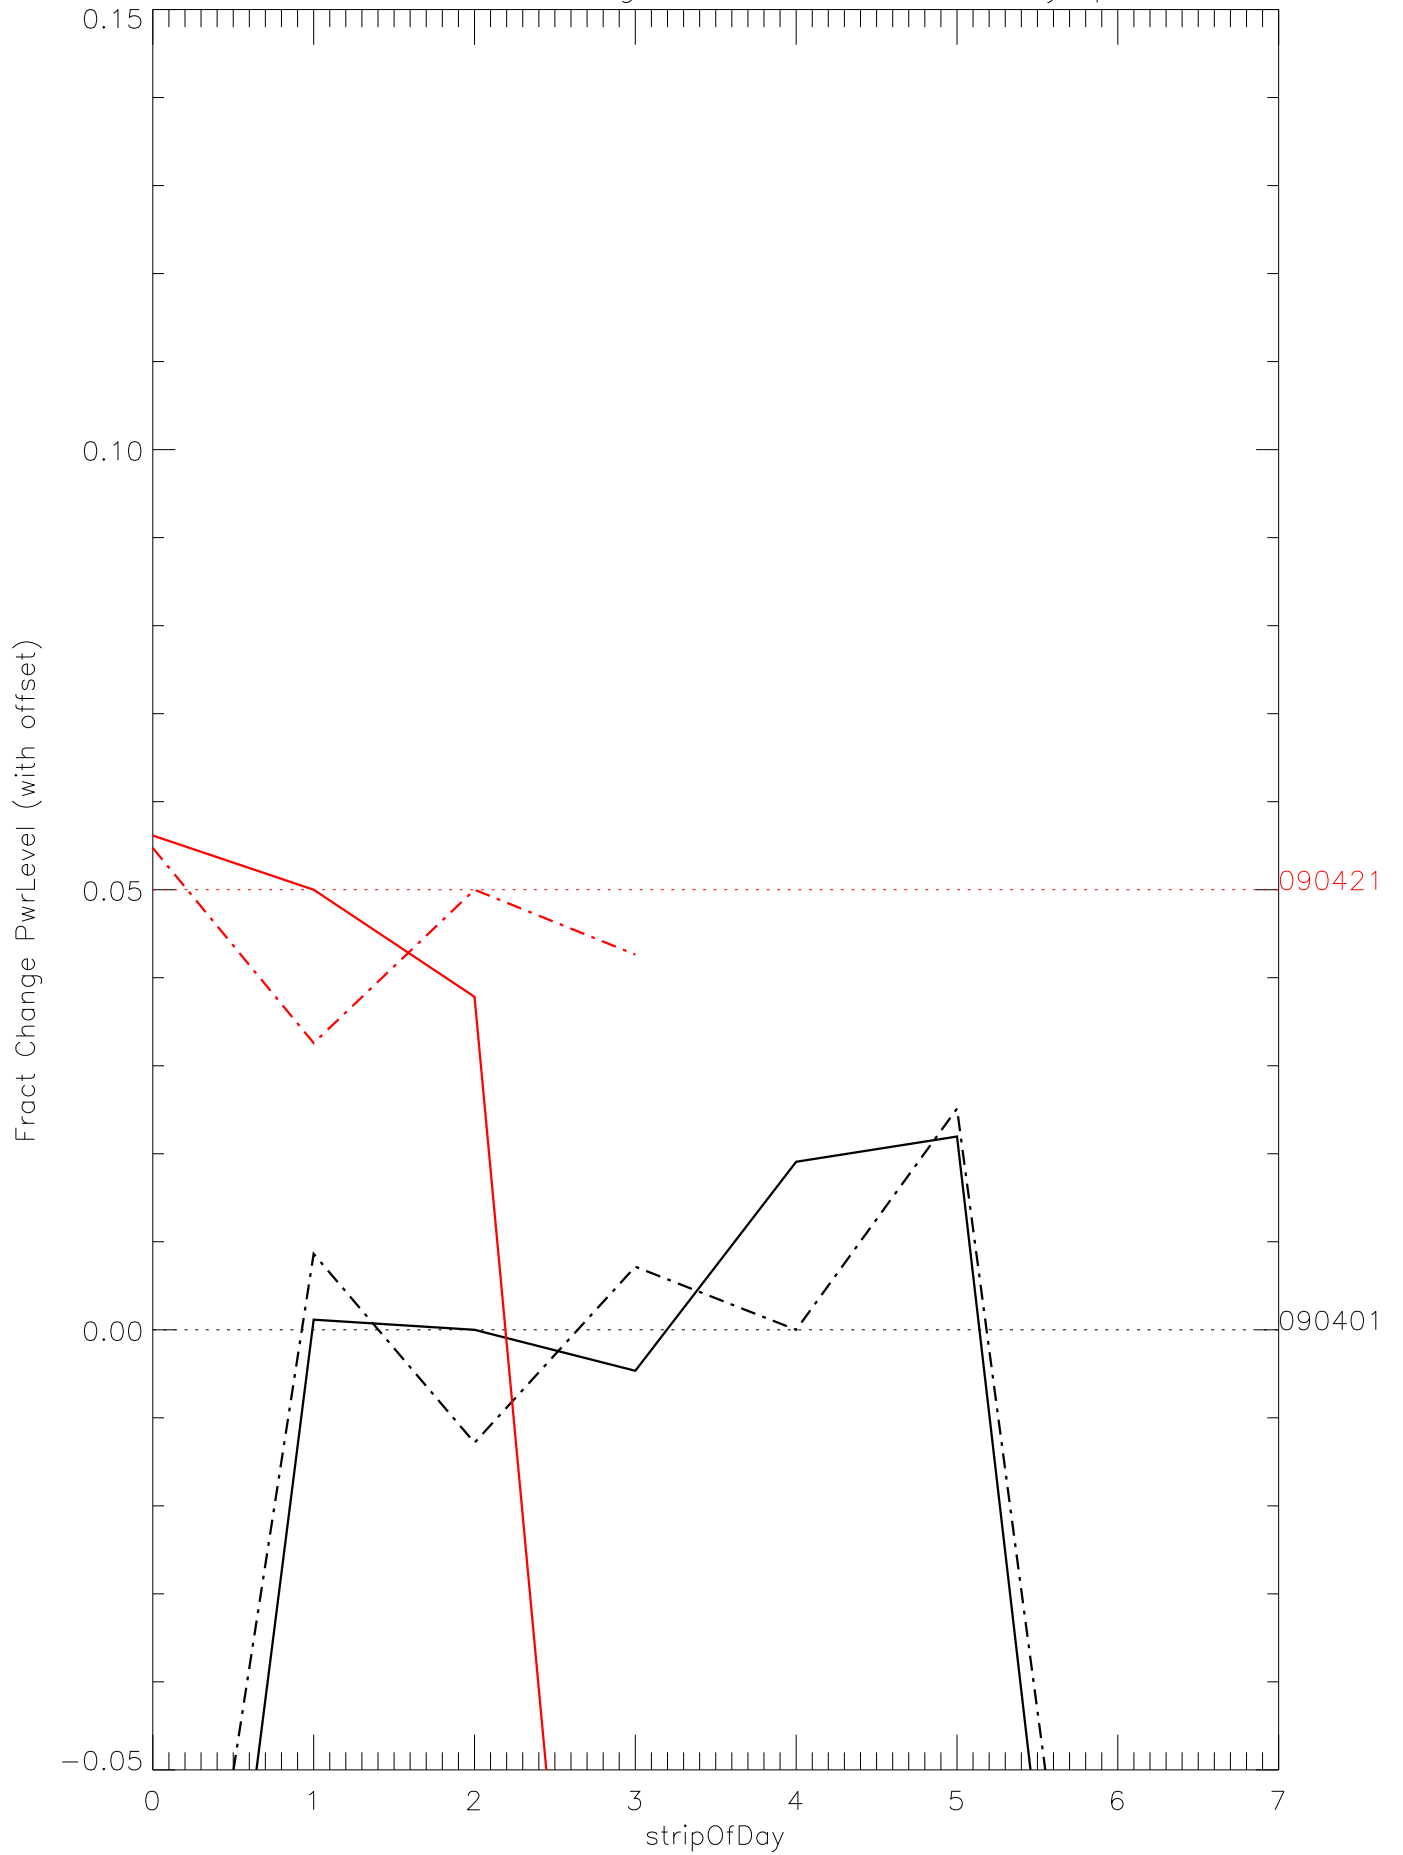

a2048 fractional change PwrLevel for each day. pixel:0

a2048 fractional change PwrLevel for each day. pixel:1

a2048 fractional change PwrLevel for each day. pixel:2

a2048 fractional change PwrLevel for each day. pixel:3

a2048 fractional change PwrLevel for each day. pixel:4

a2048 fractional change PwrLevel for each day. pixel:5

a2048 fractional change PwrLevel for each day. pixel:6