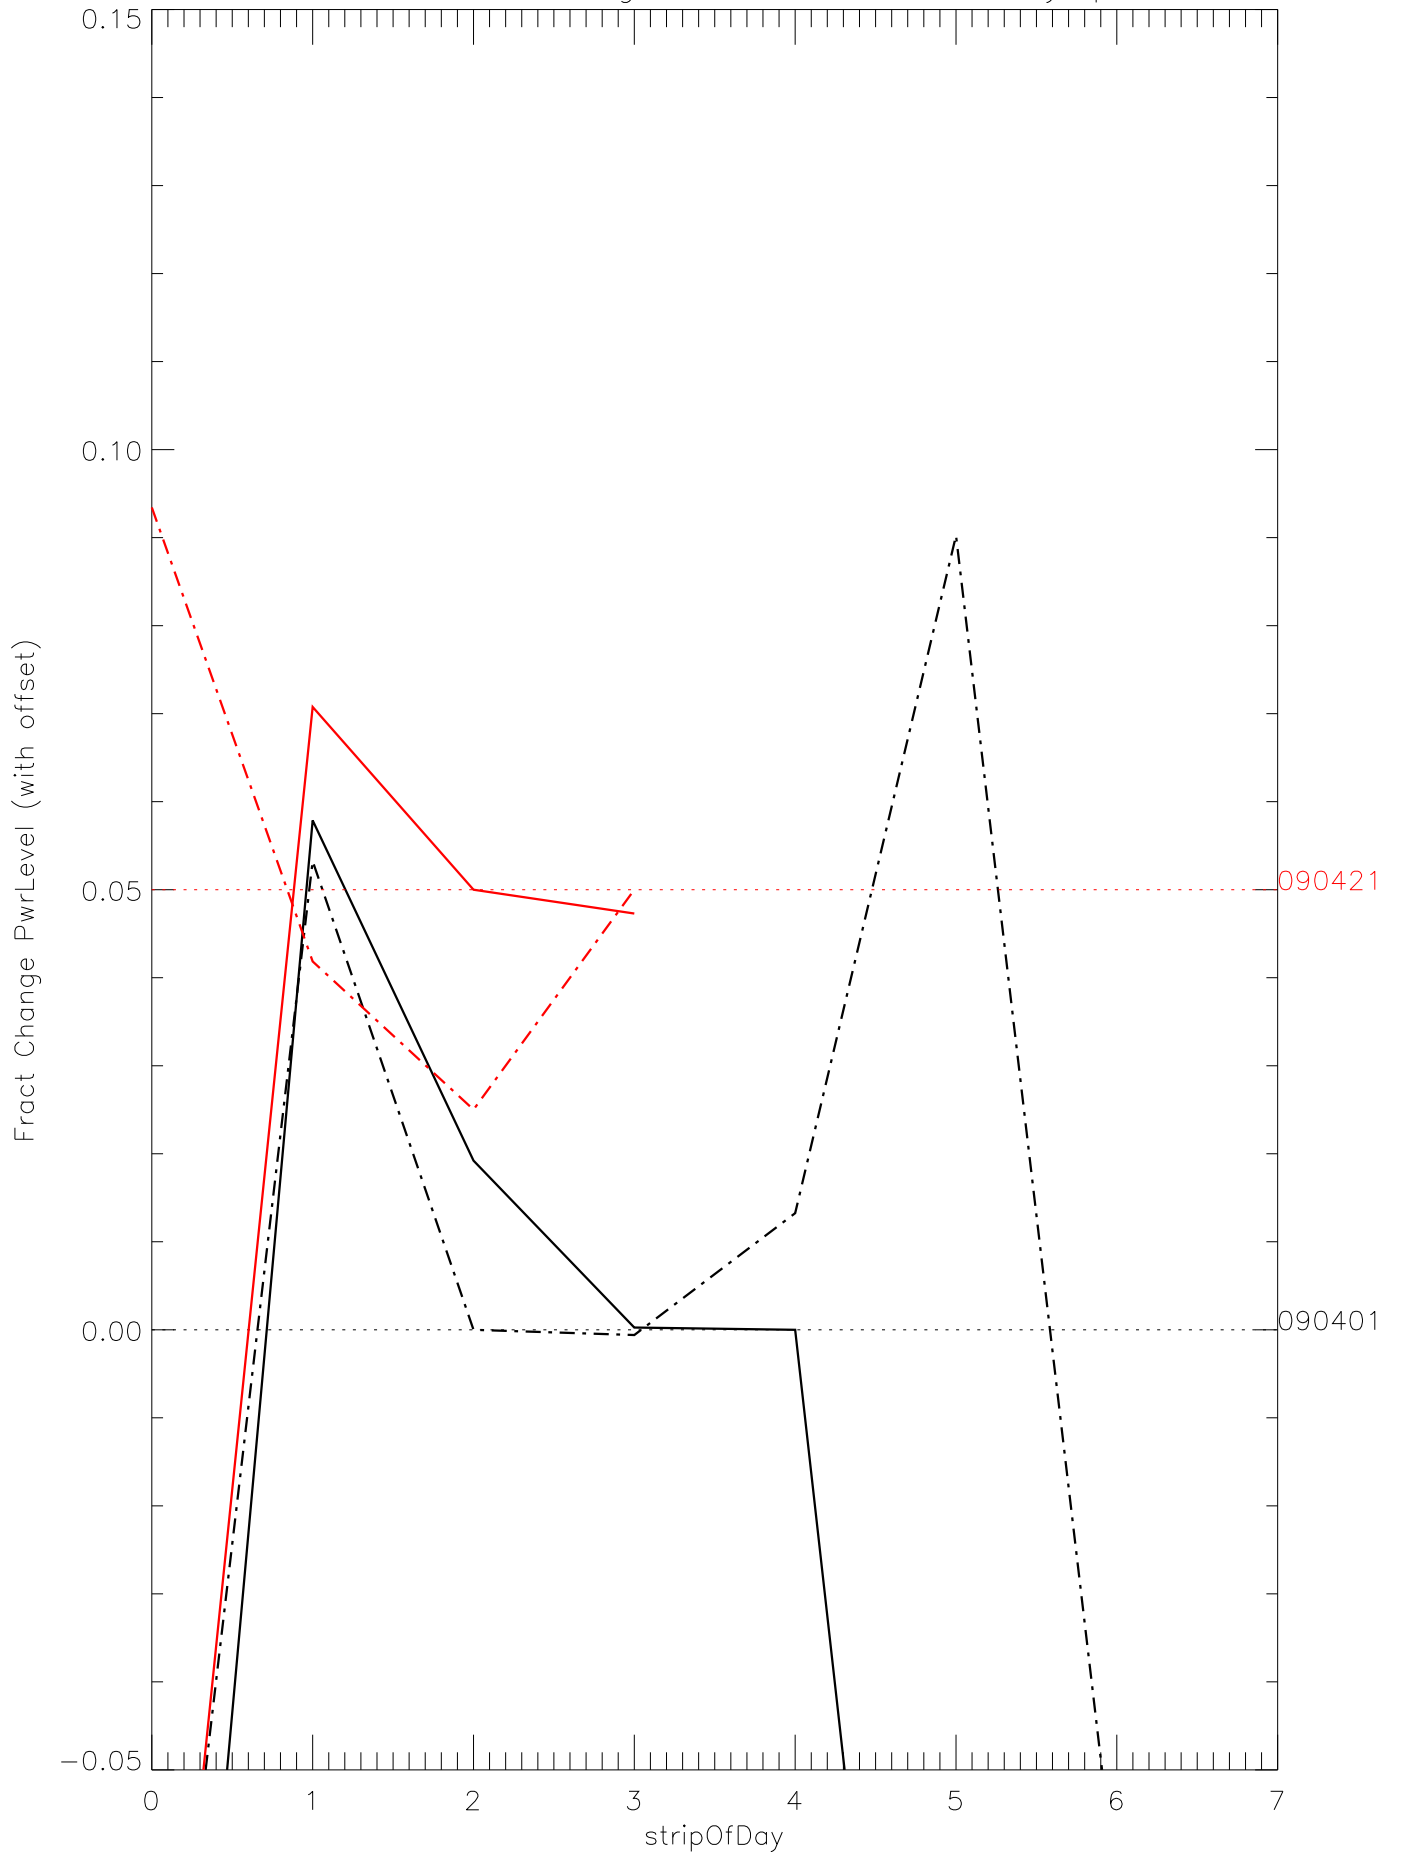

a2048 fractional change PwrLevel for each day. pixel:0

a2048 fractional change PwrLevel for each day. pixel:1

a2048 fractional change PwrLevel for each day. pixel:2

a2048 fractional change PwrLevel for each day. pixel:3

a2048 fractional change PwrLevel for each day. pixel:4

a2048 fractional change PwrLevel for each day. pixel:5

a2048 fractional change PwrLevel for each day. pixel:6