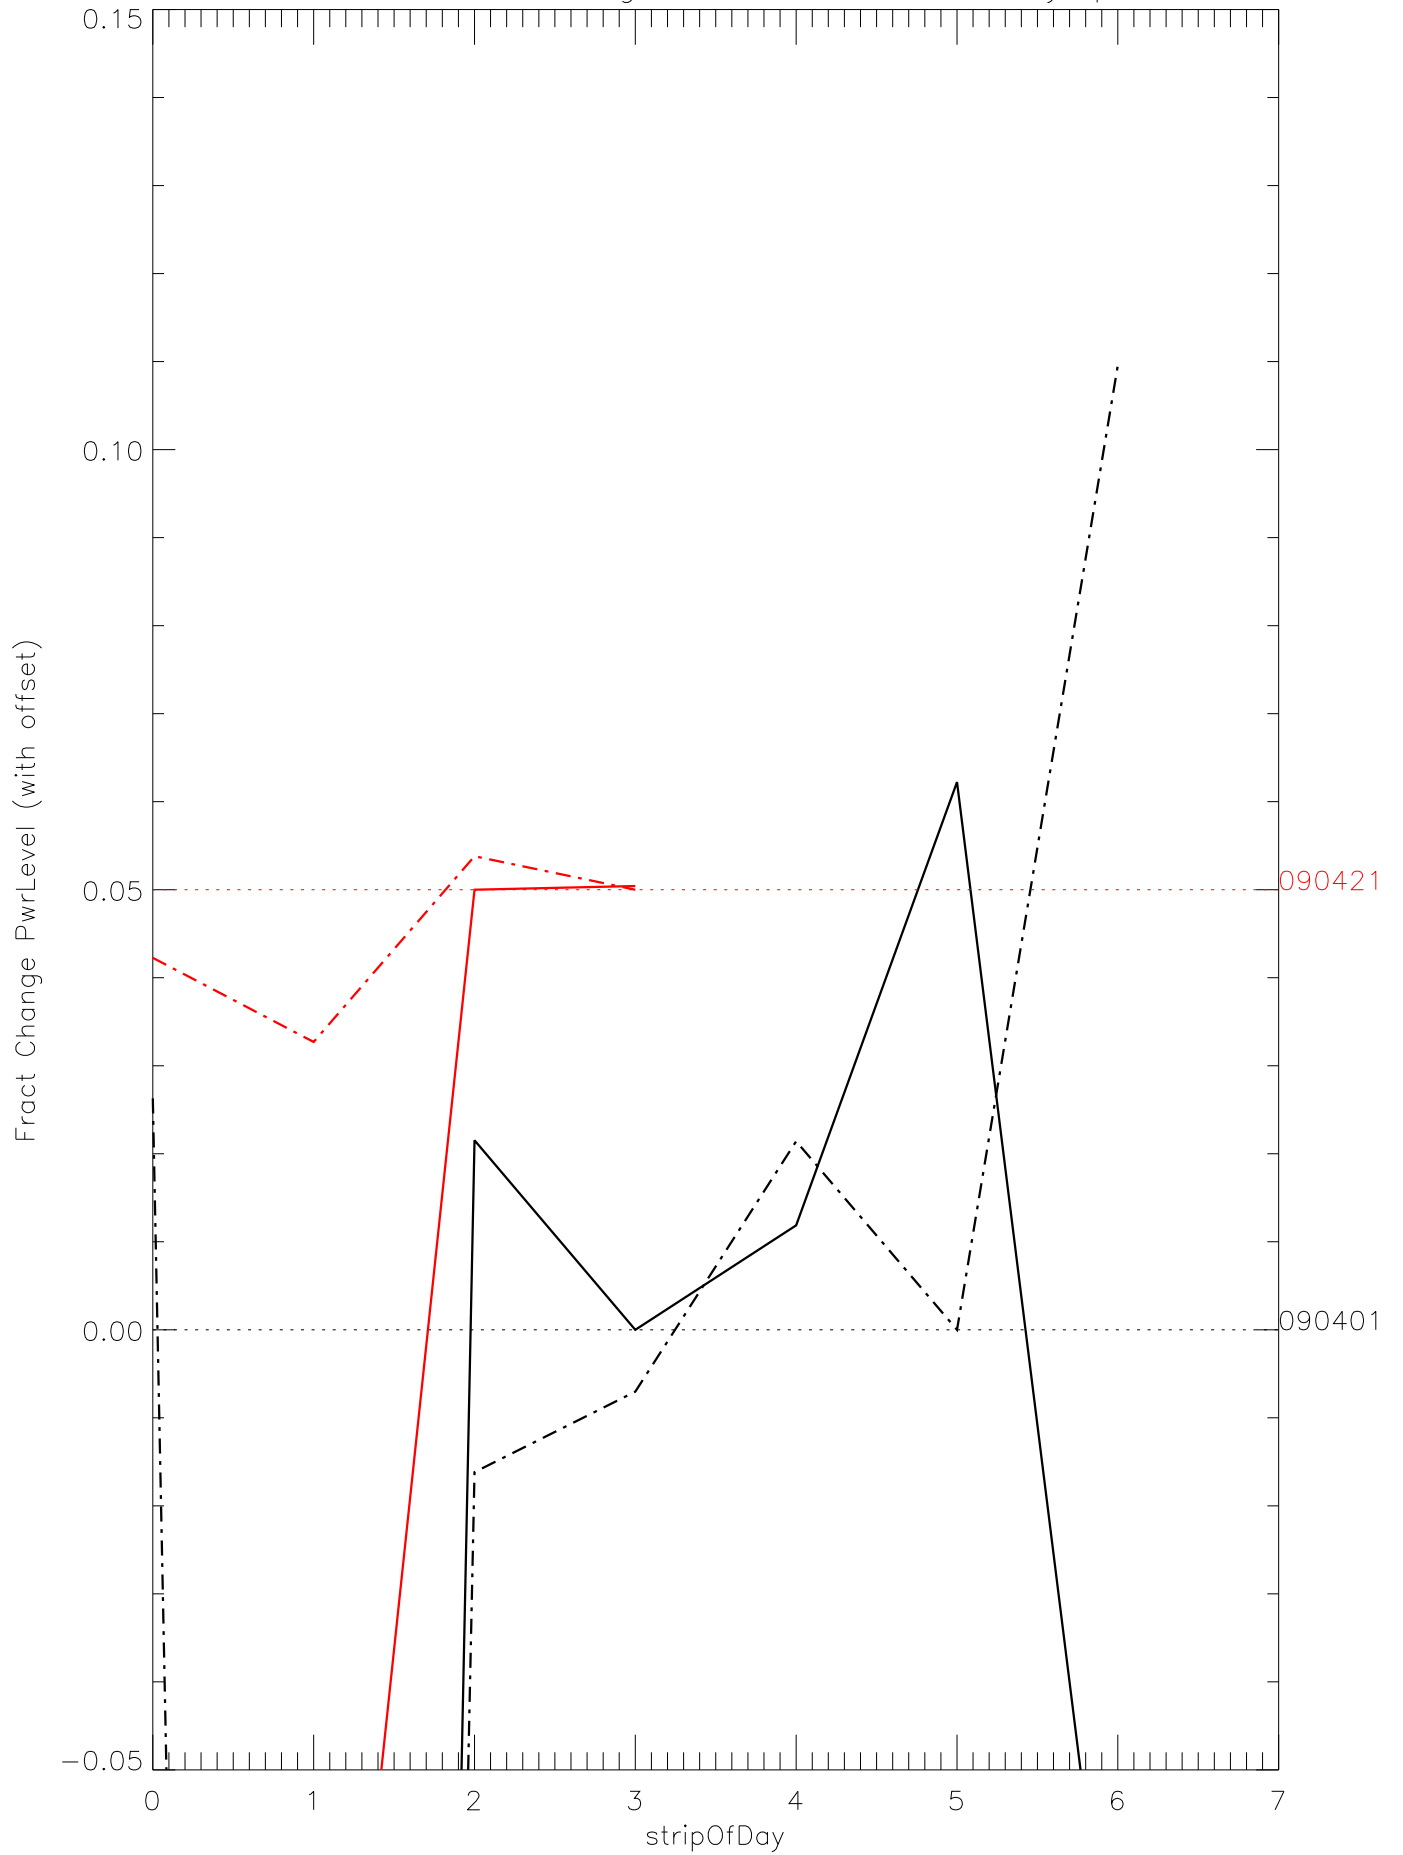

a2048 fractional change PwrLevel for each day. pixel:0

a2048 fractional change PwrLevel for each day. pixel:1

a2048 fractional change PwrLevel for each day. pixel:2

a2048 fractional change PwrLevel for each day. pixel:3

a2048 fractional change PwrLevel for each day. pixel:4

a2048 fractional change PwrLevel for each day. pixel:5

a2048 fractional change PwrLevel for each day. pixel:6