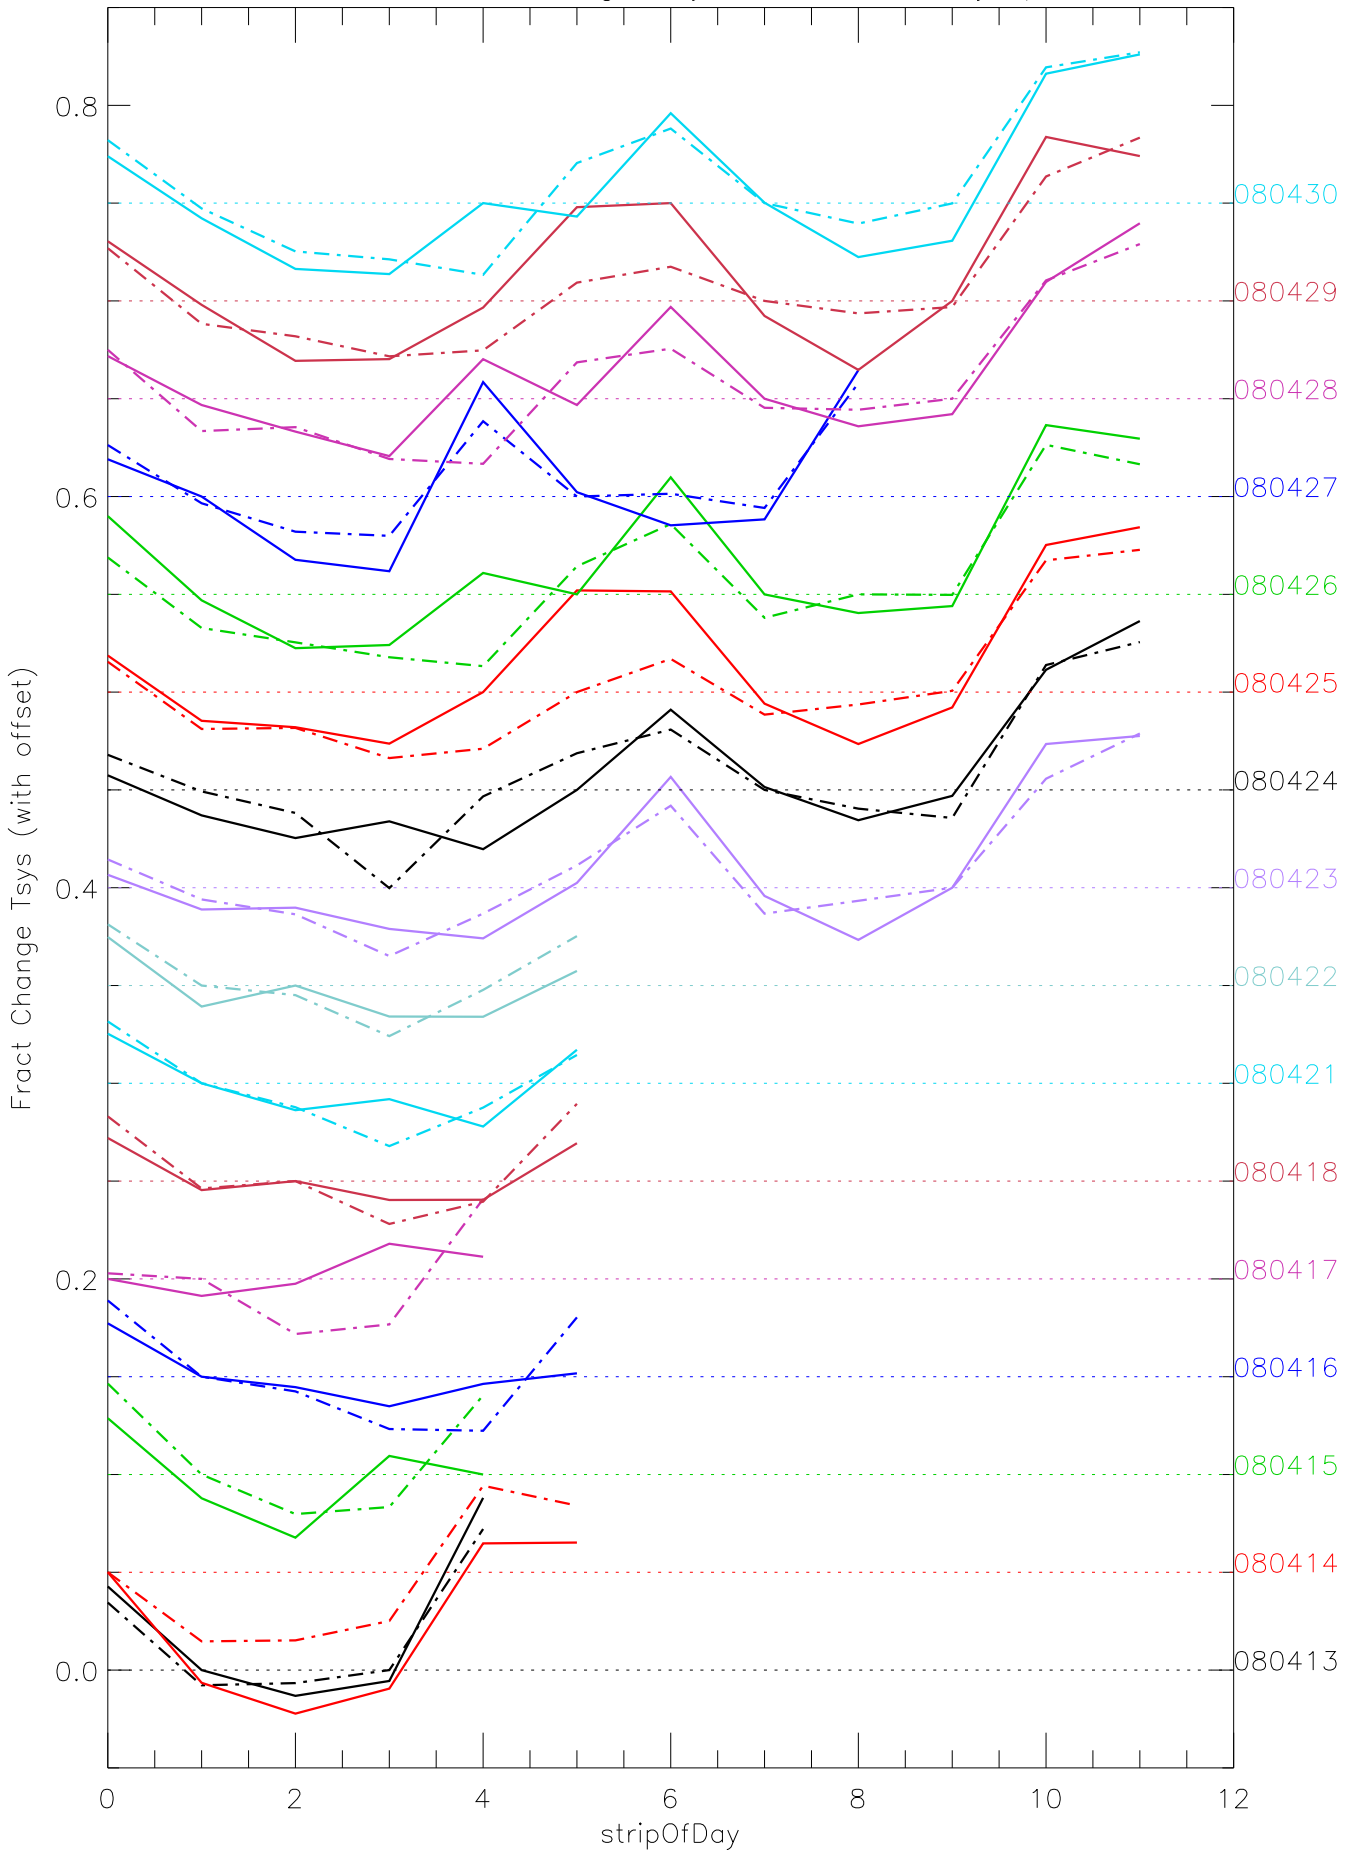

a2048 fractional change TsysK for each day. pixel:0

a2048 fractional change TsysK for each day. pixel:1

a2048 fractional change TsysK for each day. pixel:3

a2048 fractional change TsysK for each day. pixel:4

a2048 fractional change TsysK for each day. pixel:5

a2048 fractional change TsysK for each day. pixel:6