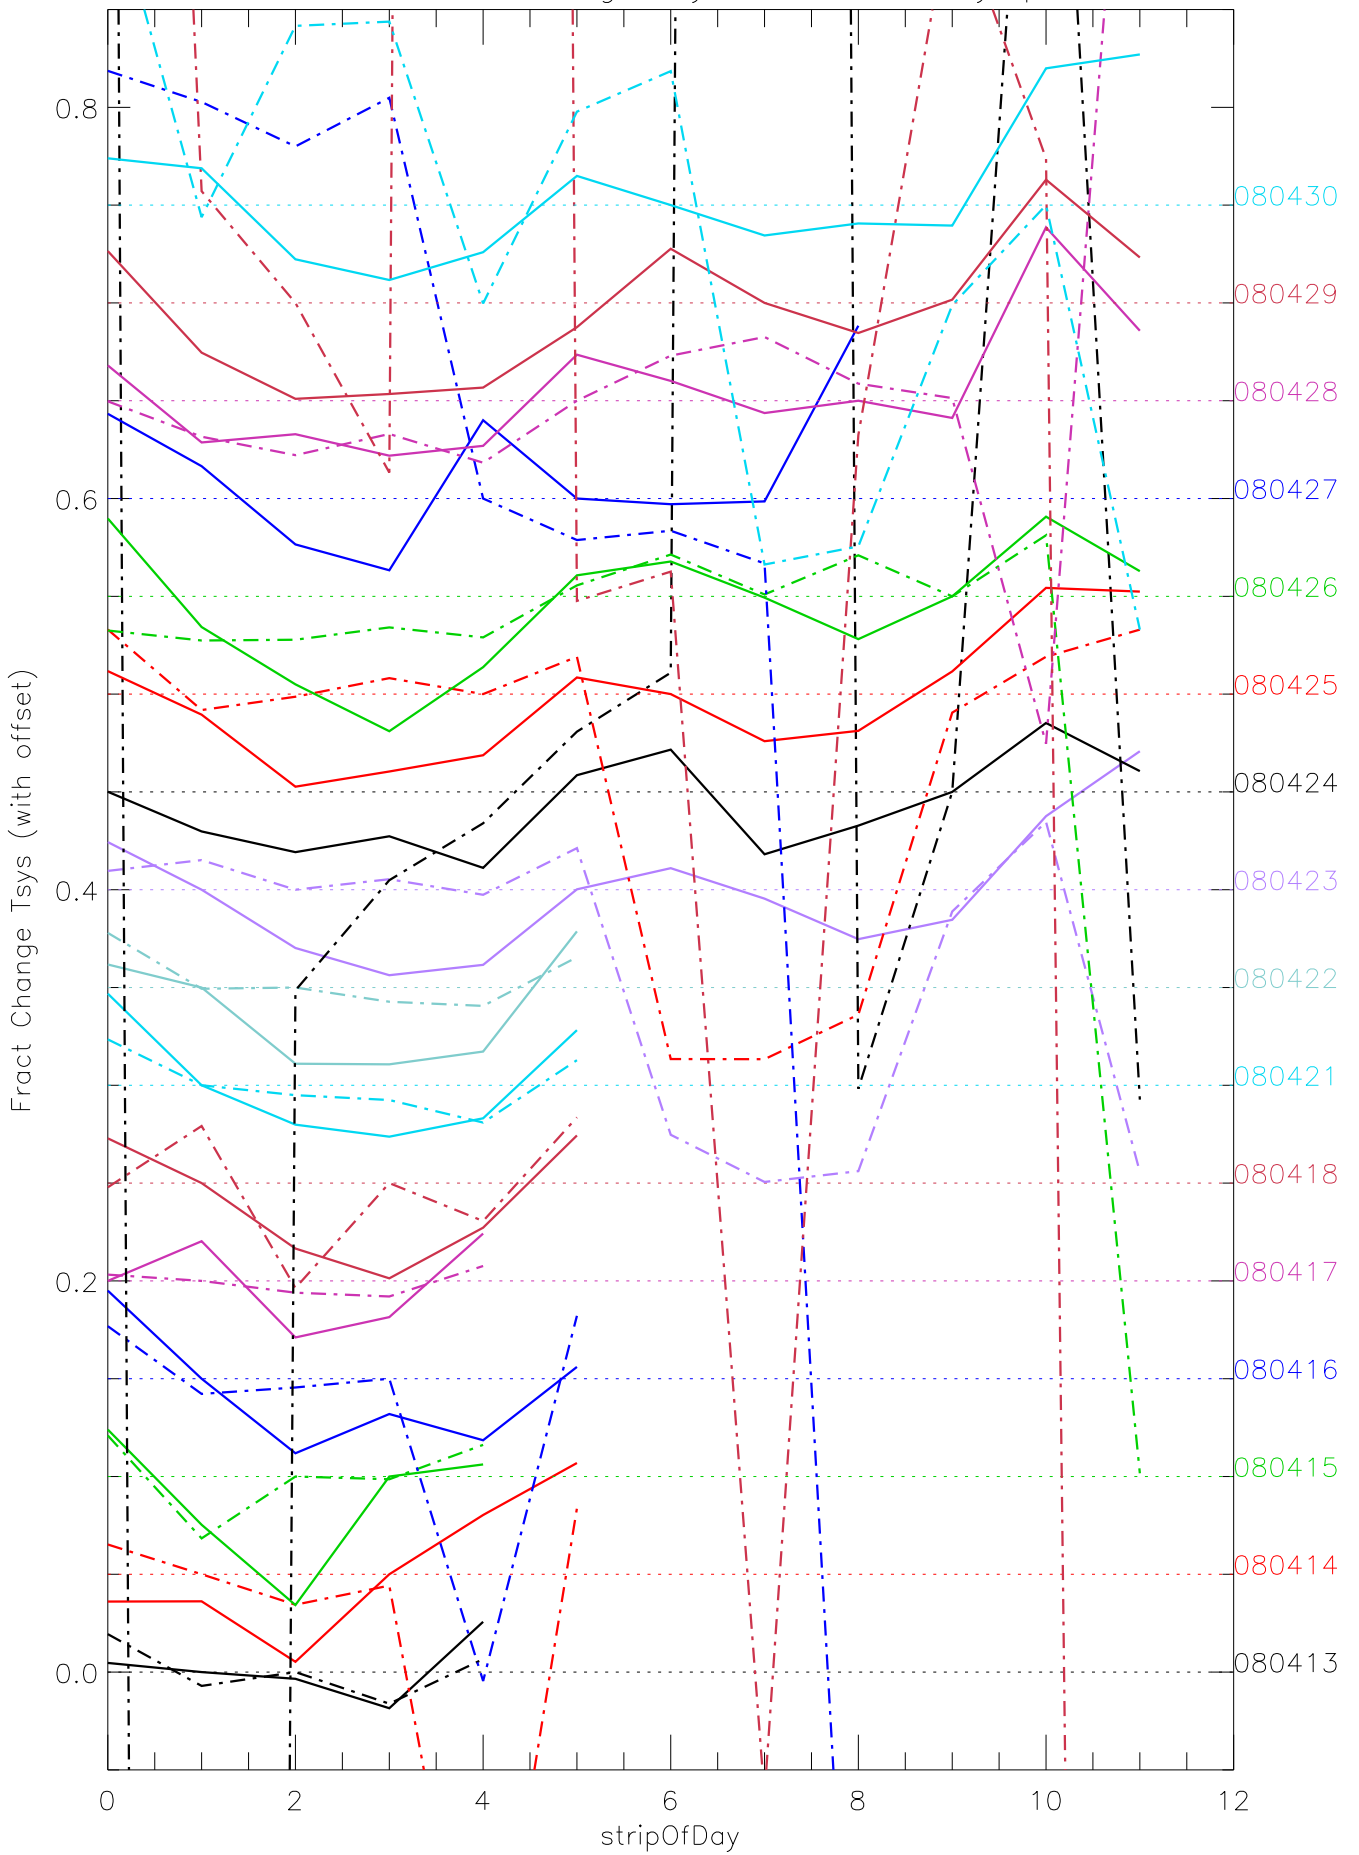

a2048 fractional change TsysK for each day. pixel:0

a2048 fractional change TsysK for each day. pixel:1

a2048 fractional change TsysK for each day. pixel:3

a2048 fractional change TsysK for each day. pixel:4

a2048 fractional change TsysK for each day. pixel:5

a2048 fractional change TsysK for each day. pixel:6