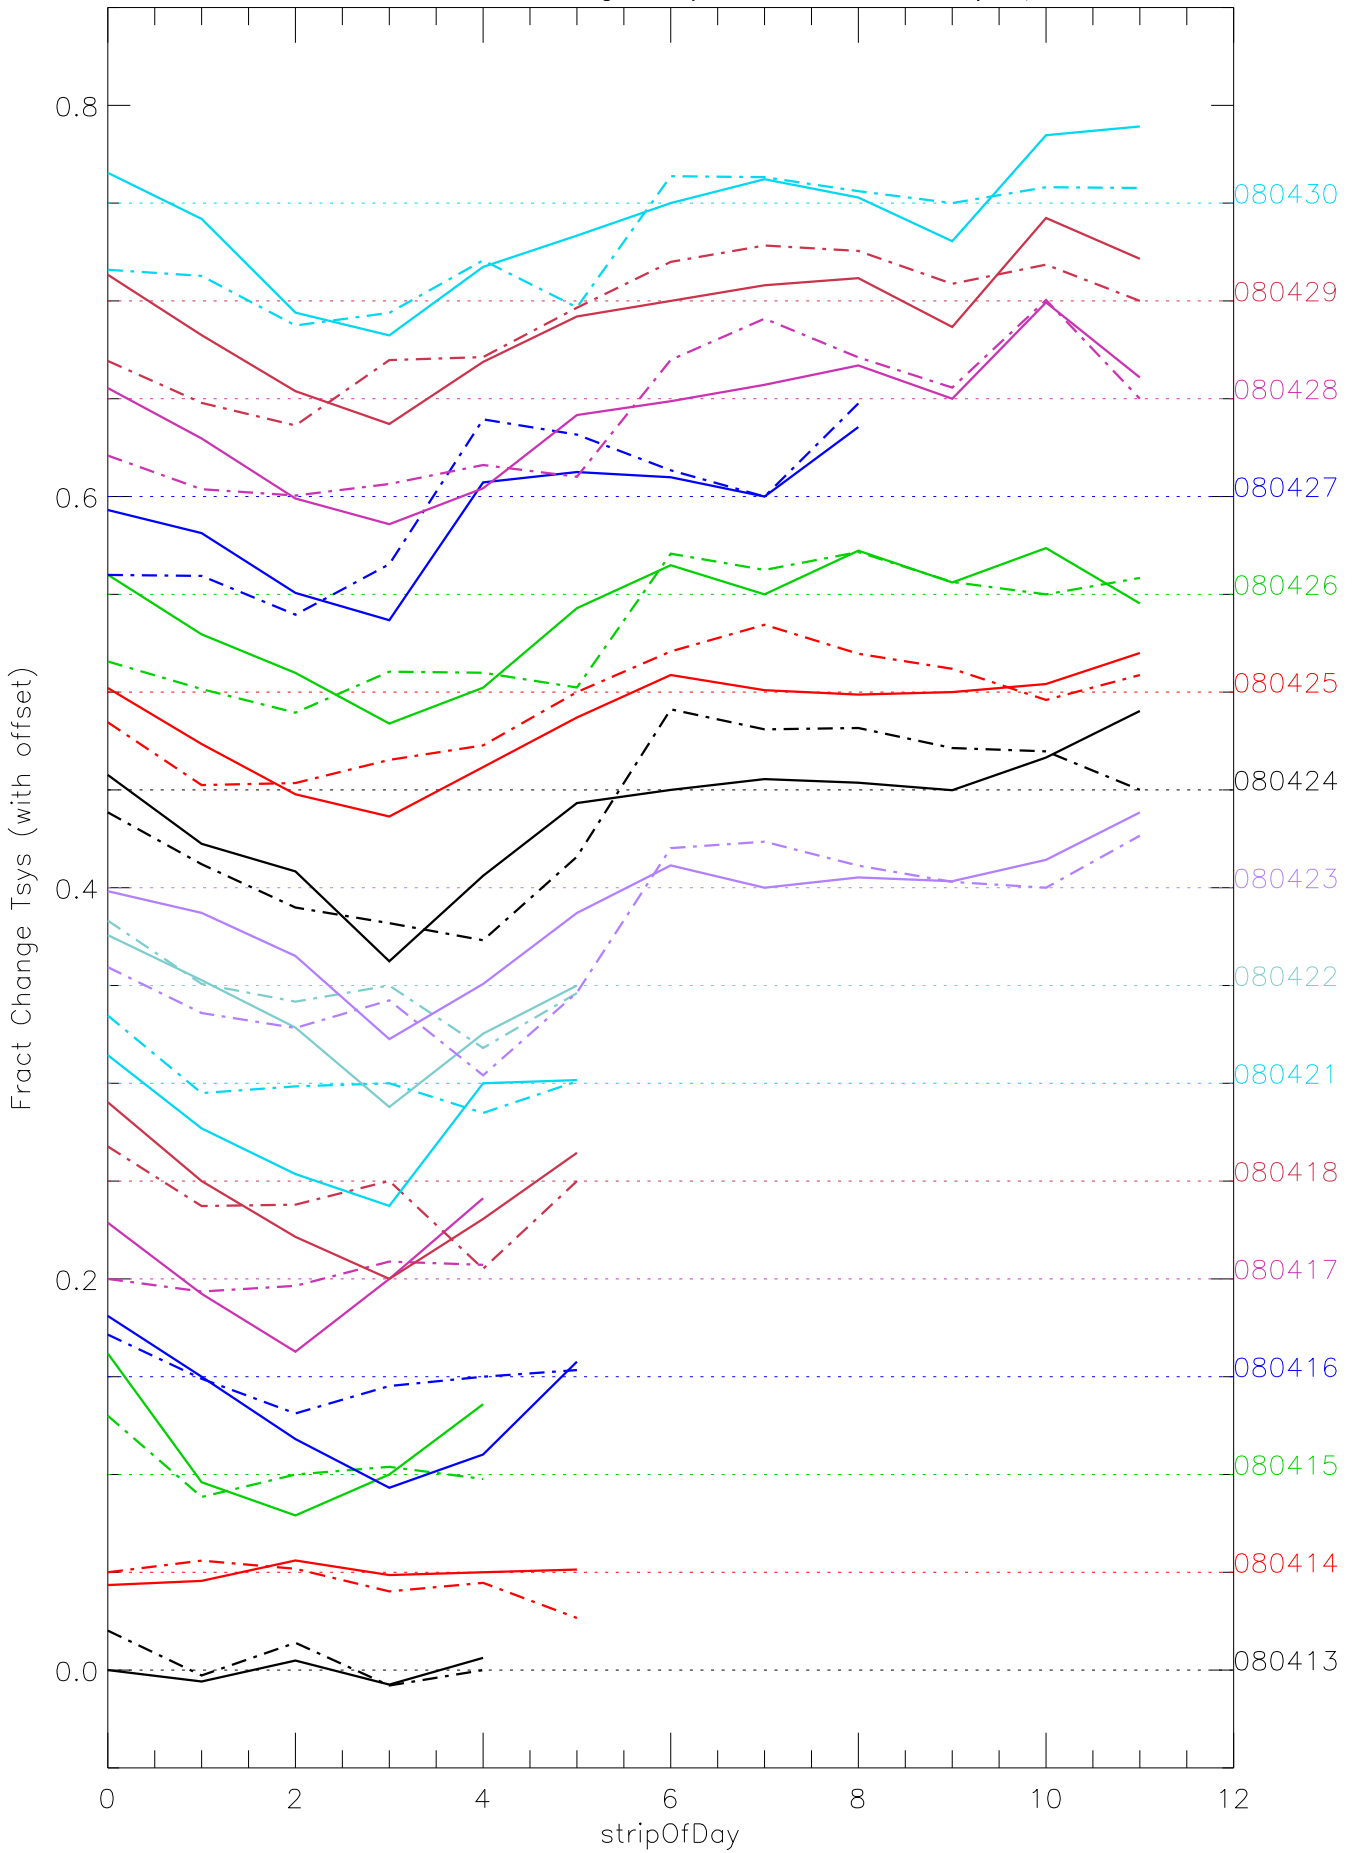

a2048 fractional change TsysK for each day. pixel:0

a2048 fractional change TsysK for each day. pixel:1

a2048 fractional change TsysK for each day. pixel:3

a2048 fractional change TsysK for each day. pixel:4

a2048 fractional change TsysK for each day. pixel:5

a2048 fractional change TsysK for each day. pixel:6