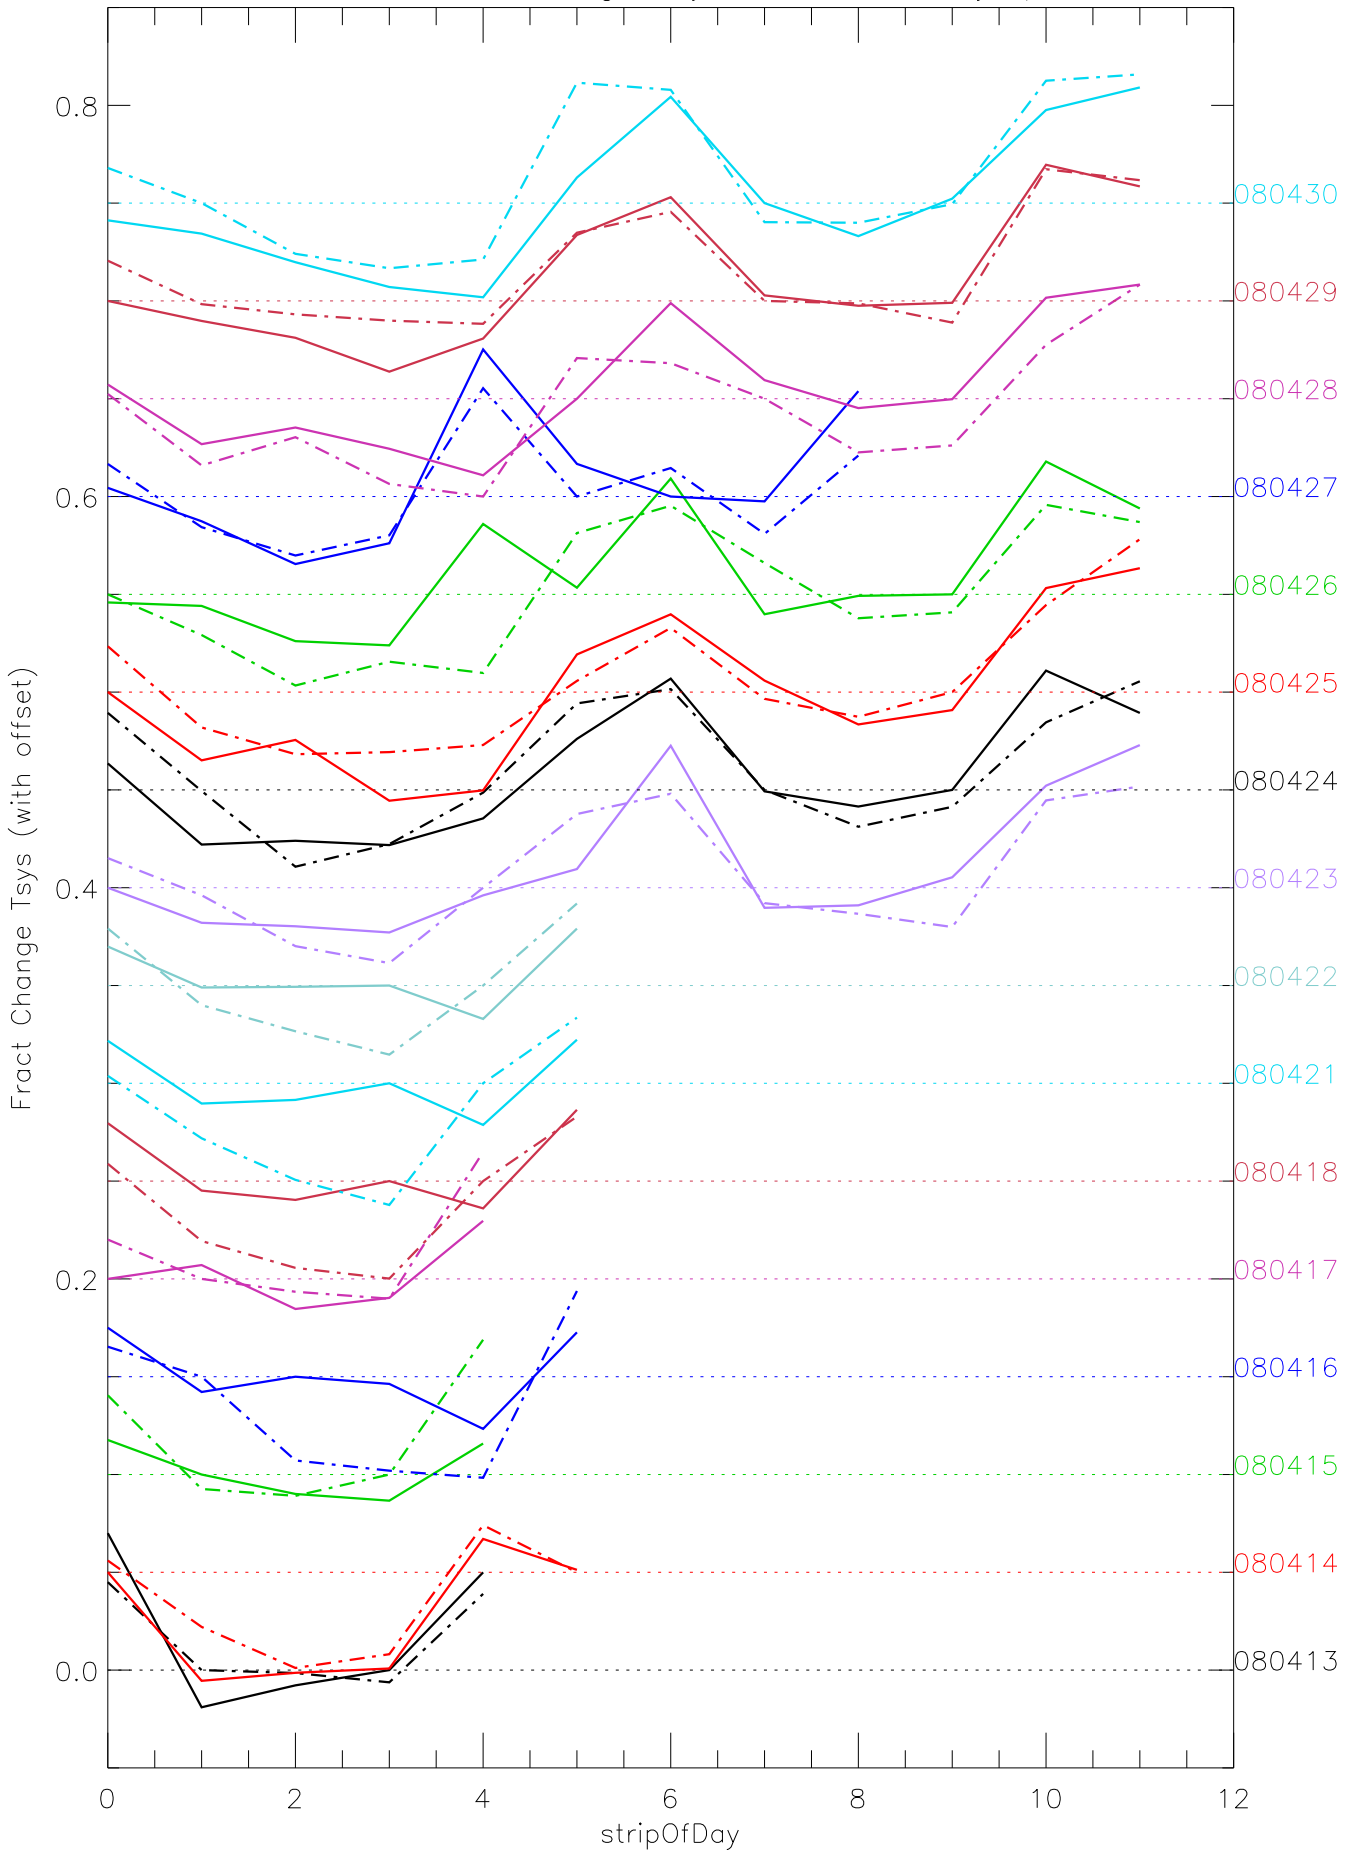

a2048 fractional change TsysK for each day. pixel:0

a2048 fractional change TsysK for each day. pixel:1

a2048 fractional change TsysK for each day. pixel:3

a2048 fractional change TsysK for each day. pixel:4

a2048 fractional change TsysK for each day. pixel:5

a2048 fractional change TsysK for each day. pixel:6