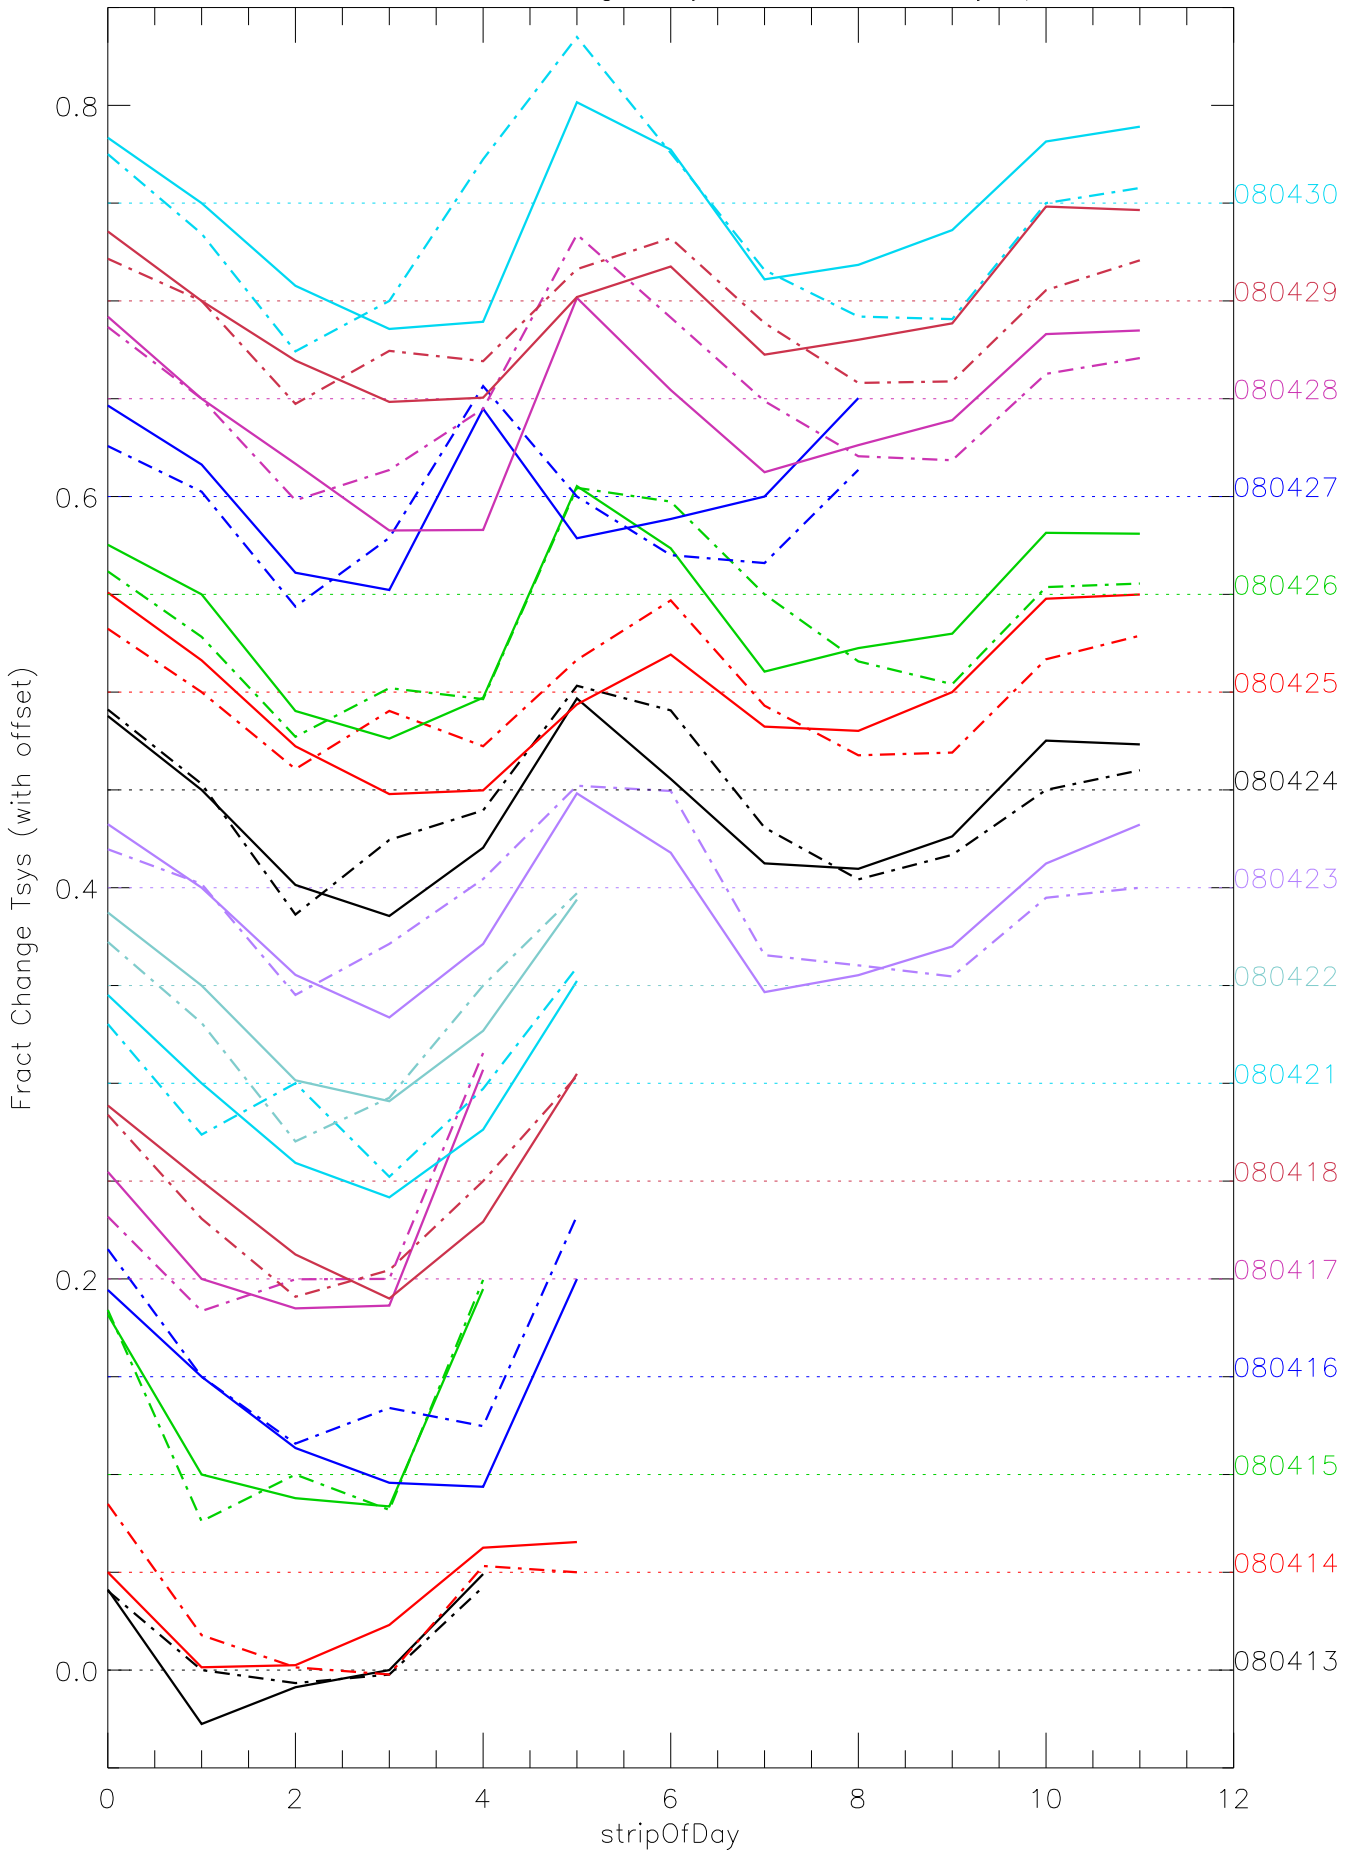

a2048 fractional change TsysK for each day. pixel:0

a2048 fractional change TsysK for each day. pixel:1

a2048 fractional change TsysK for each day. pixel:3

a2048 fractional change TsysK for each day. pixel:4

a2048 fractional change TsysK for each day. pixel:5

a2048 fractional change TsysK for each day. pixel:6