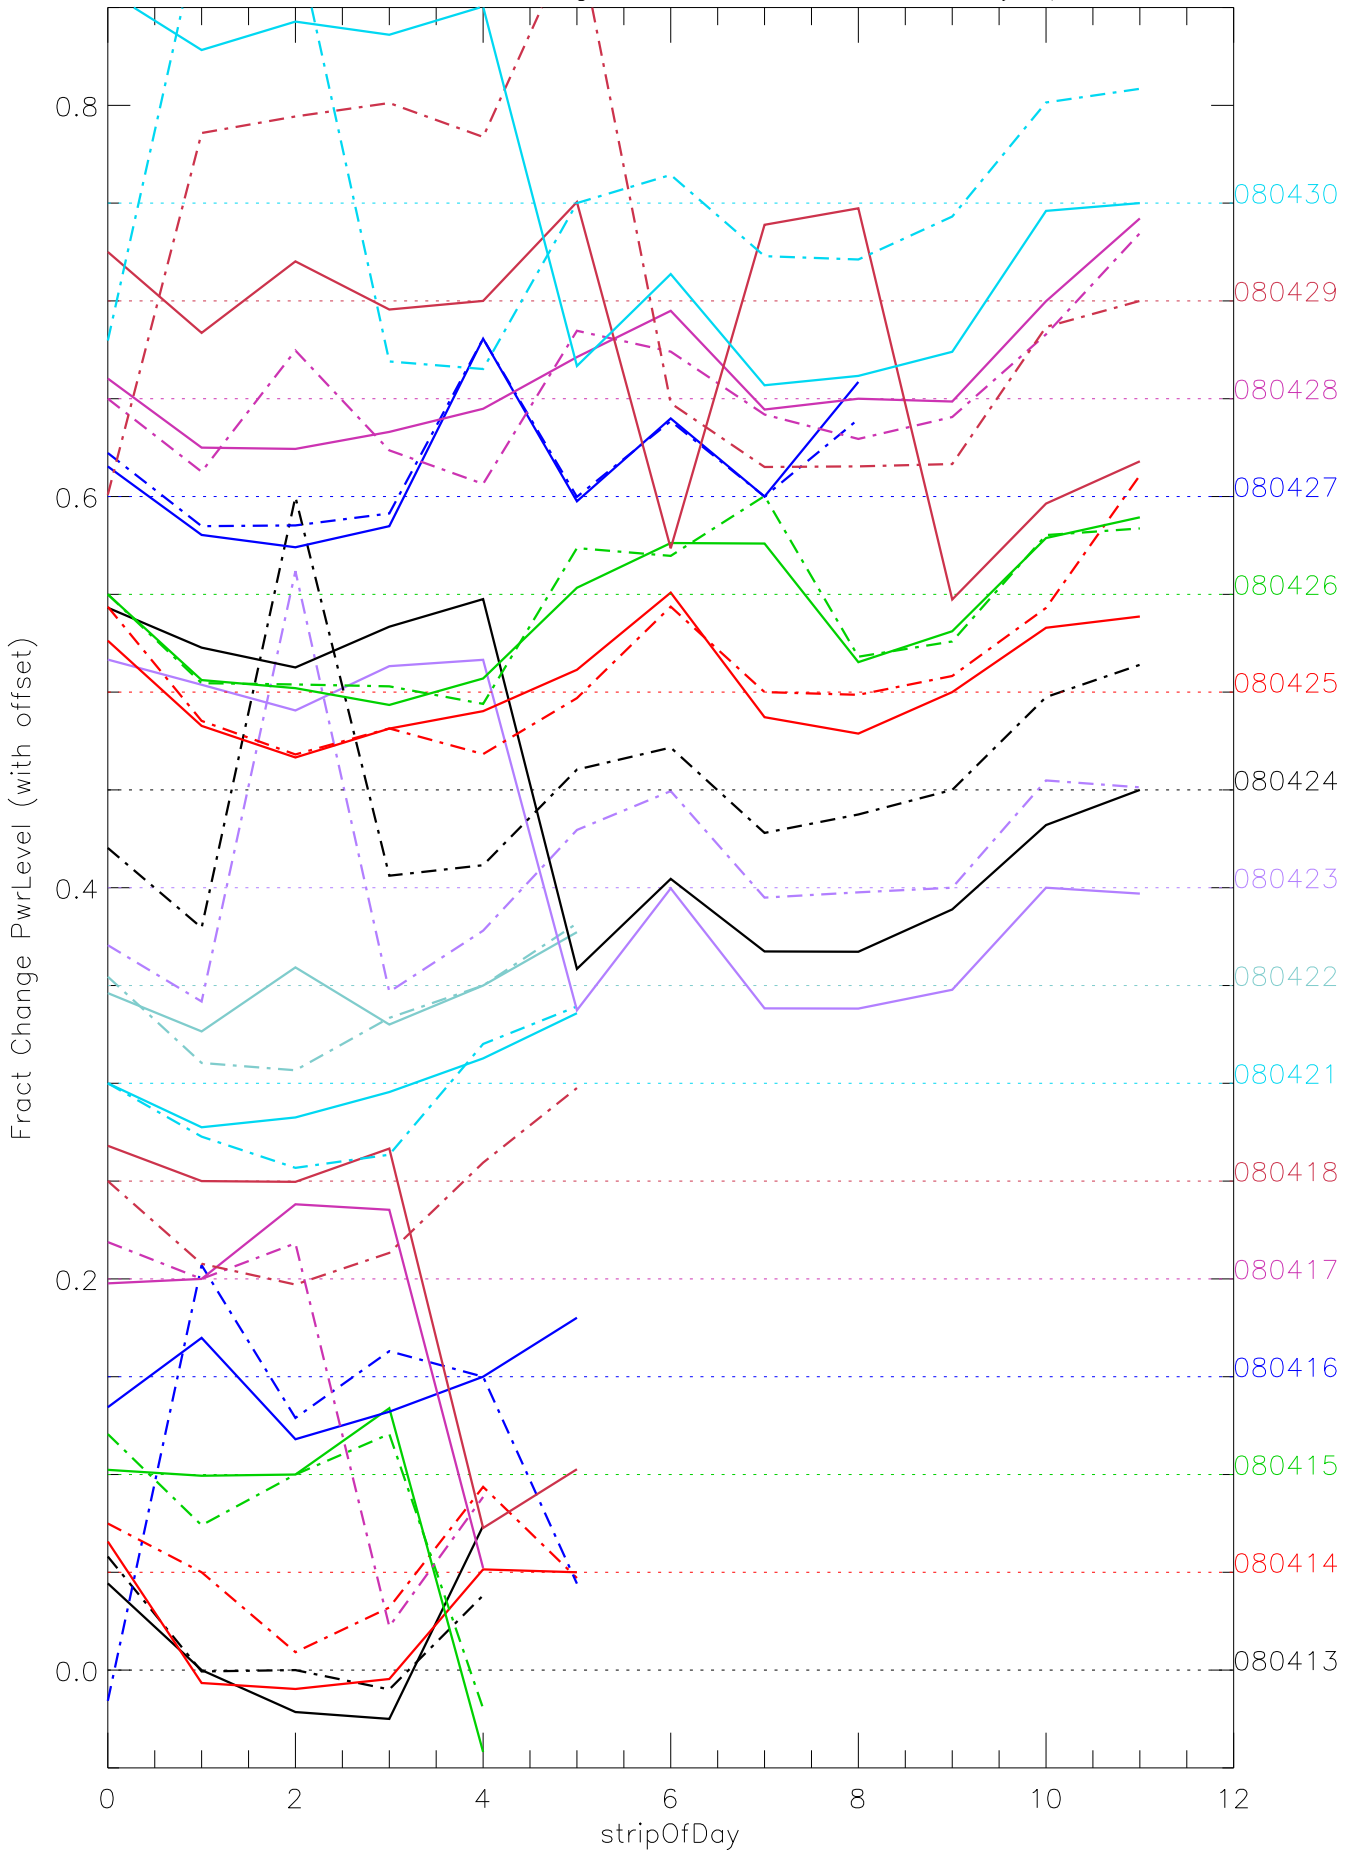

a2048 fractional change PwrLevel for each day. pixel:0

a2048 fractional change PwrLevel for each day. pixel:1

a2048 fractional change PwrLevel for each day. pixel:2

a2048 fractional change PwrLevel for each day. pixel:3

a2048 fractional change PwrLevel for each day. pixel:4

a2048 fractional change PwrLevel for each day. pixel:5

a2048 fractional change PwrLevel for each day. pixel:6