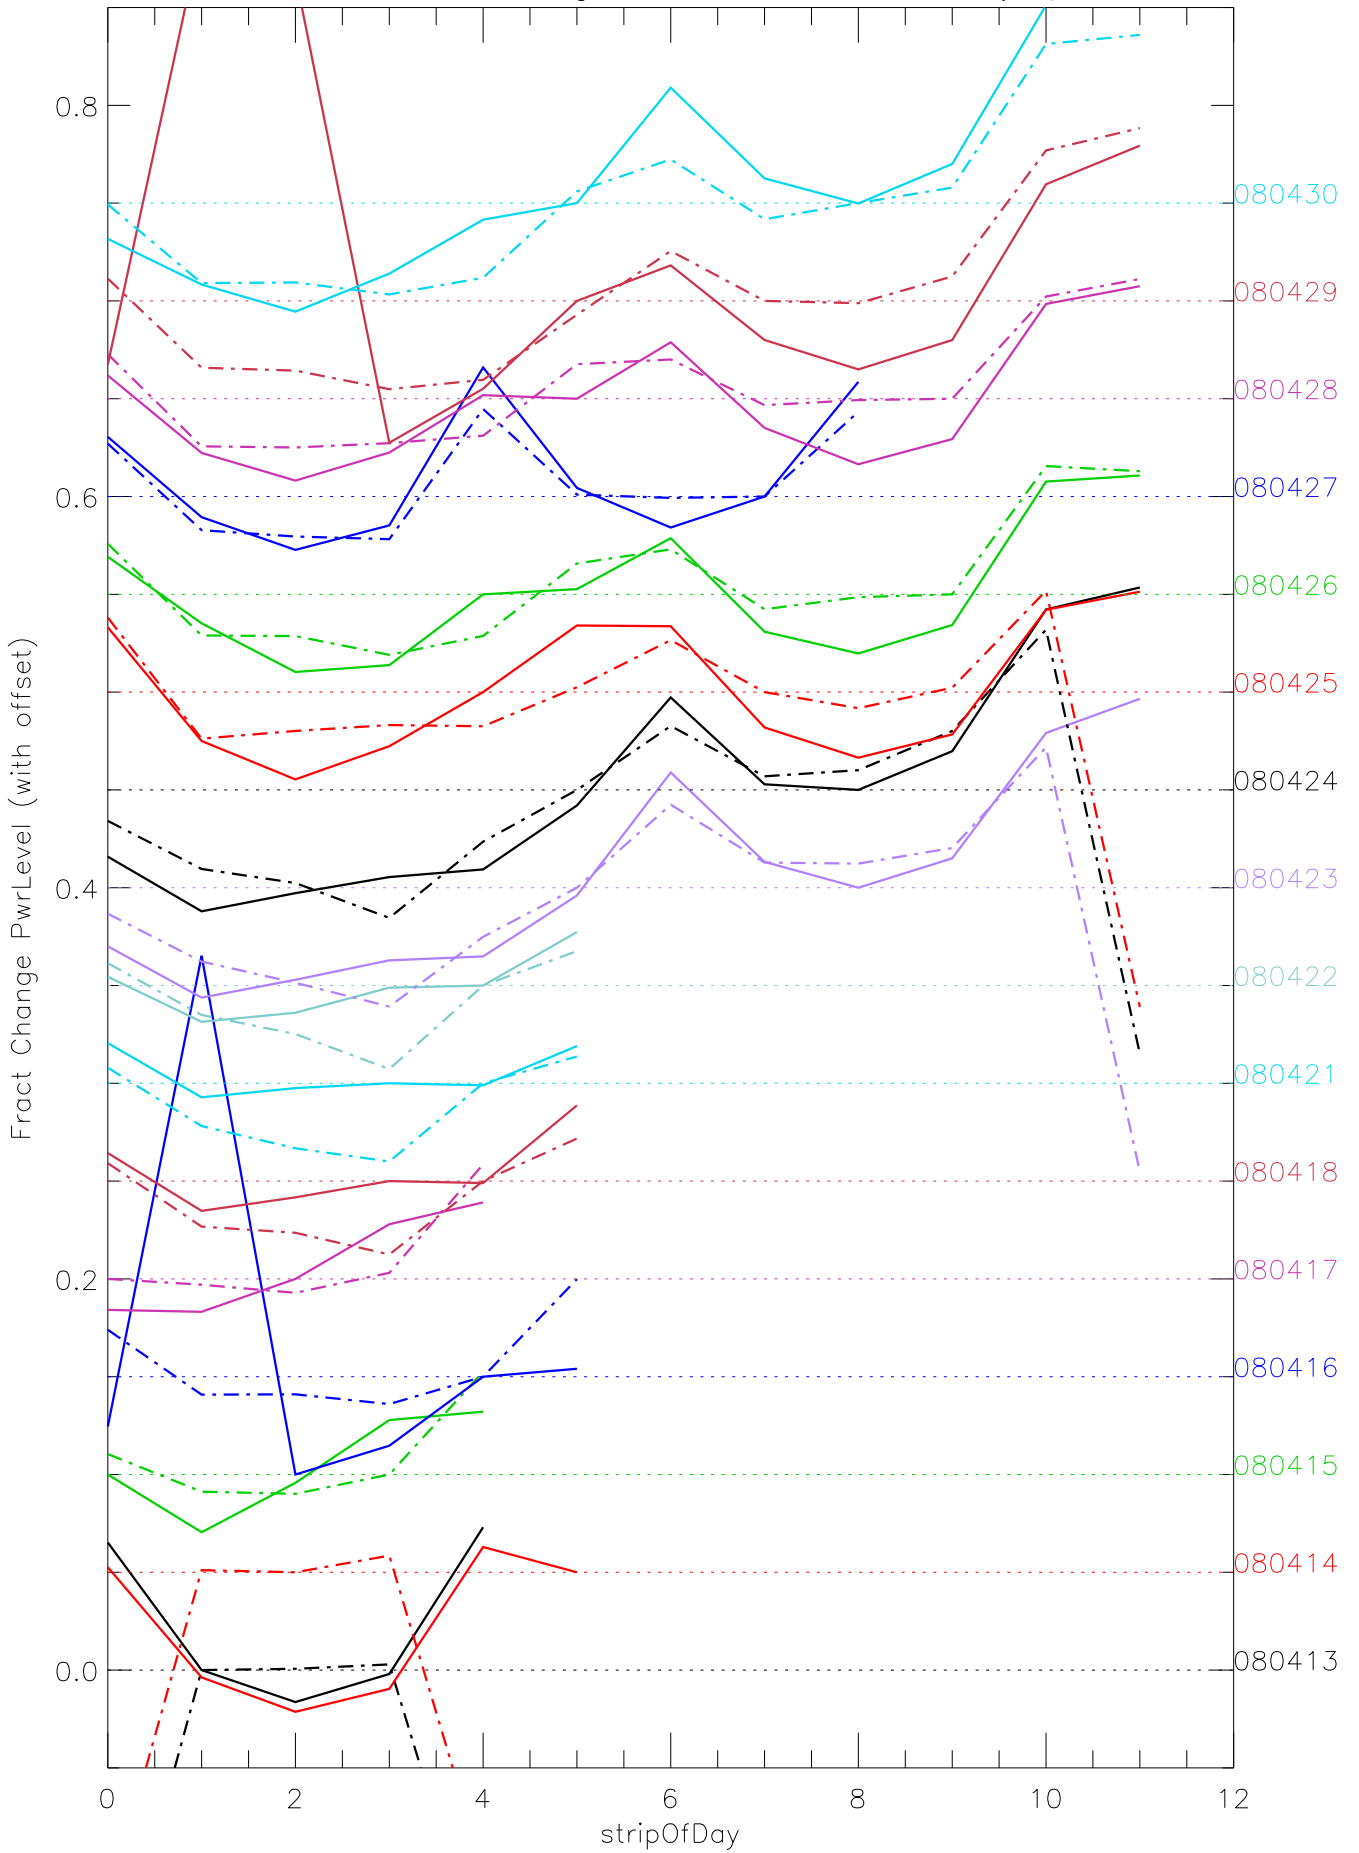

a2048 fractional change PwrLevel for each day. pixel:0

a2048 fractional change PwrLevel for each day. pixel:1

a2048 fractional change PwrLevel for each day. pixel:2

a2048 fractional change PwrLevel for each day. pixel:3

a2048 fractional change PwrLevel for each day. pixel:4

a2048 fractional change PwrLevel for each day. pixel:5

a2048 fractional change PwrLevel for each day. pixel:6