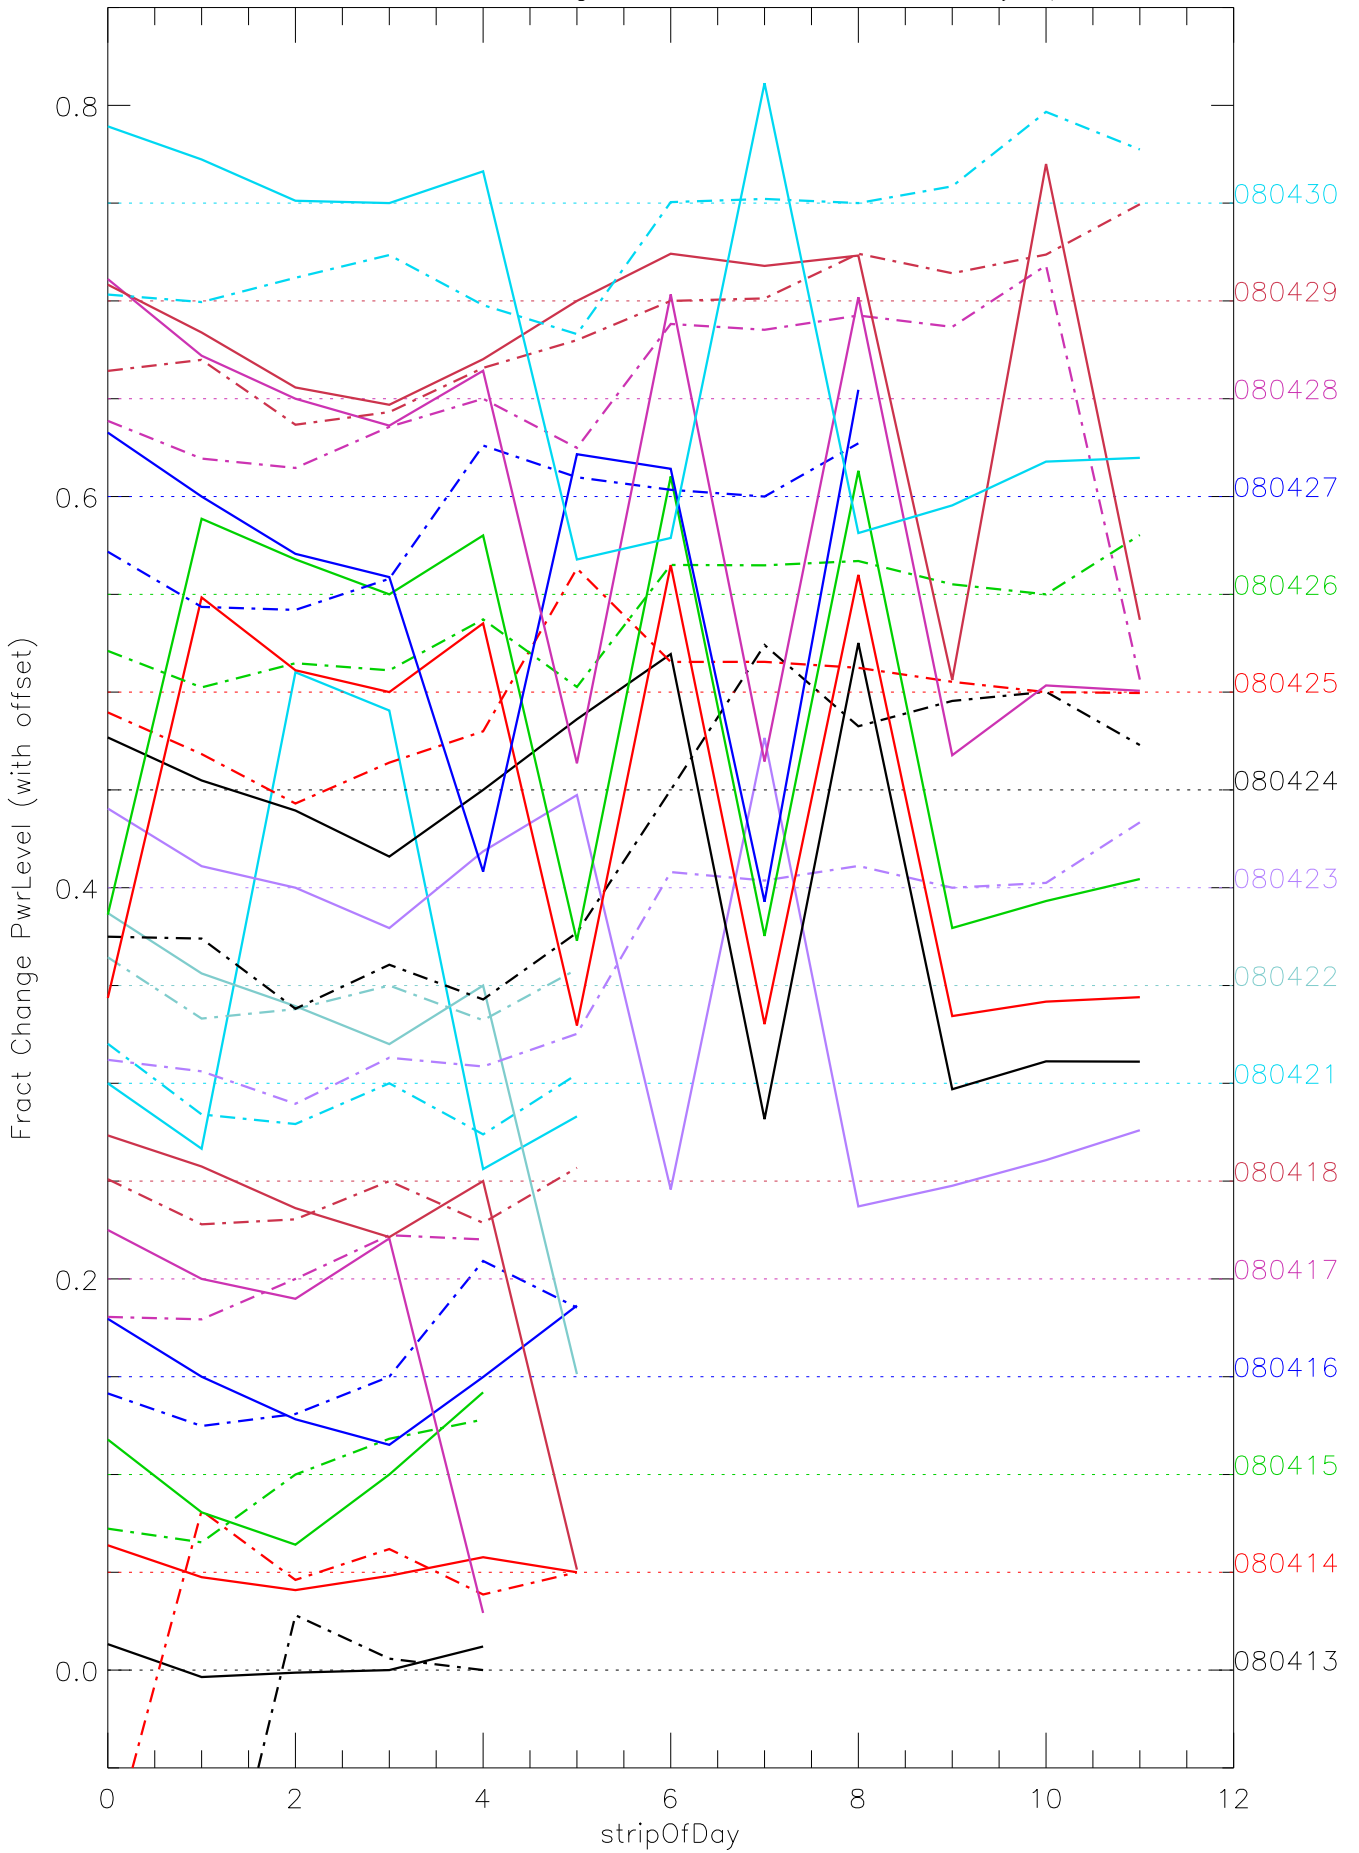

a2048 fractional change PwrLevel for each day. pixel:0

a2048 fractional change PwrLevel for each day. pixel:1

a2048 fractional change PwrLevel for each day. pixel:2

a2048 fractional change PwrLevel for each day. pixel:3

a2048 fractional change PwrLevel for each day. pixel:4

a2048 fractional change PwrLevel for each day. pixel:5

a2048 fractional change PwrLevel for each day. pixel:6