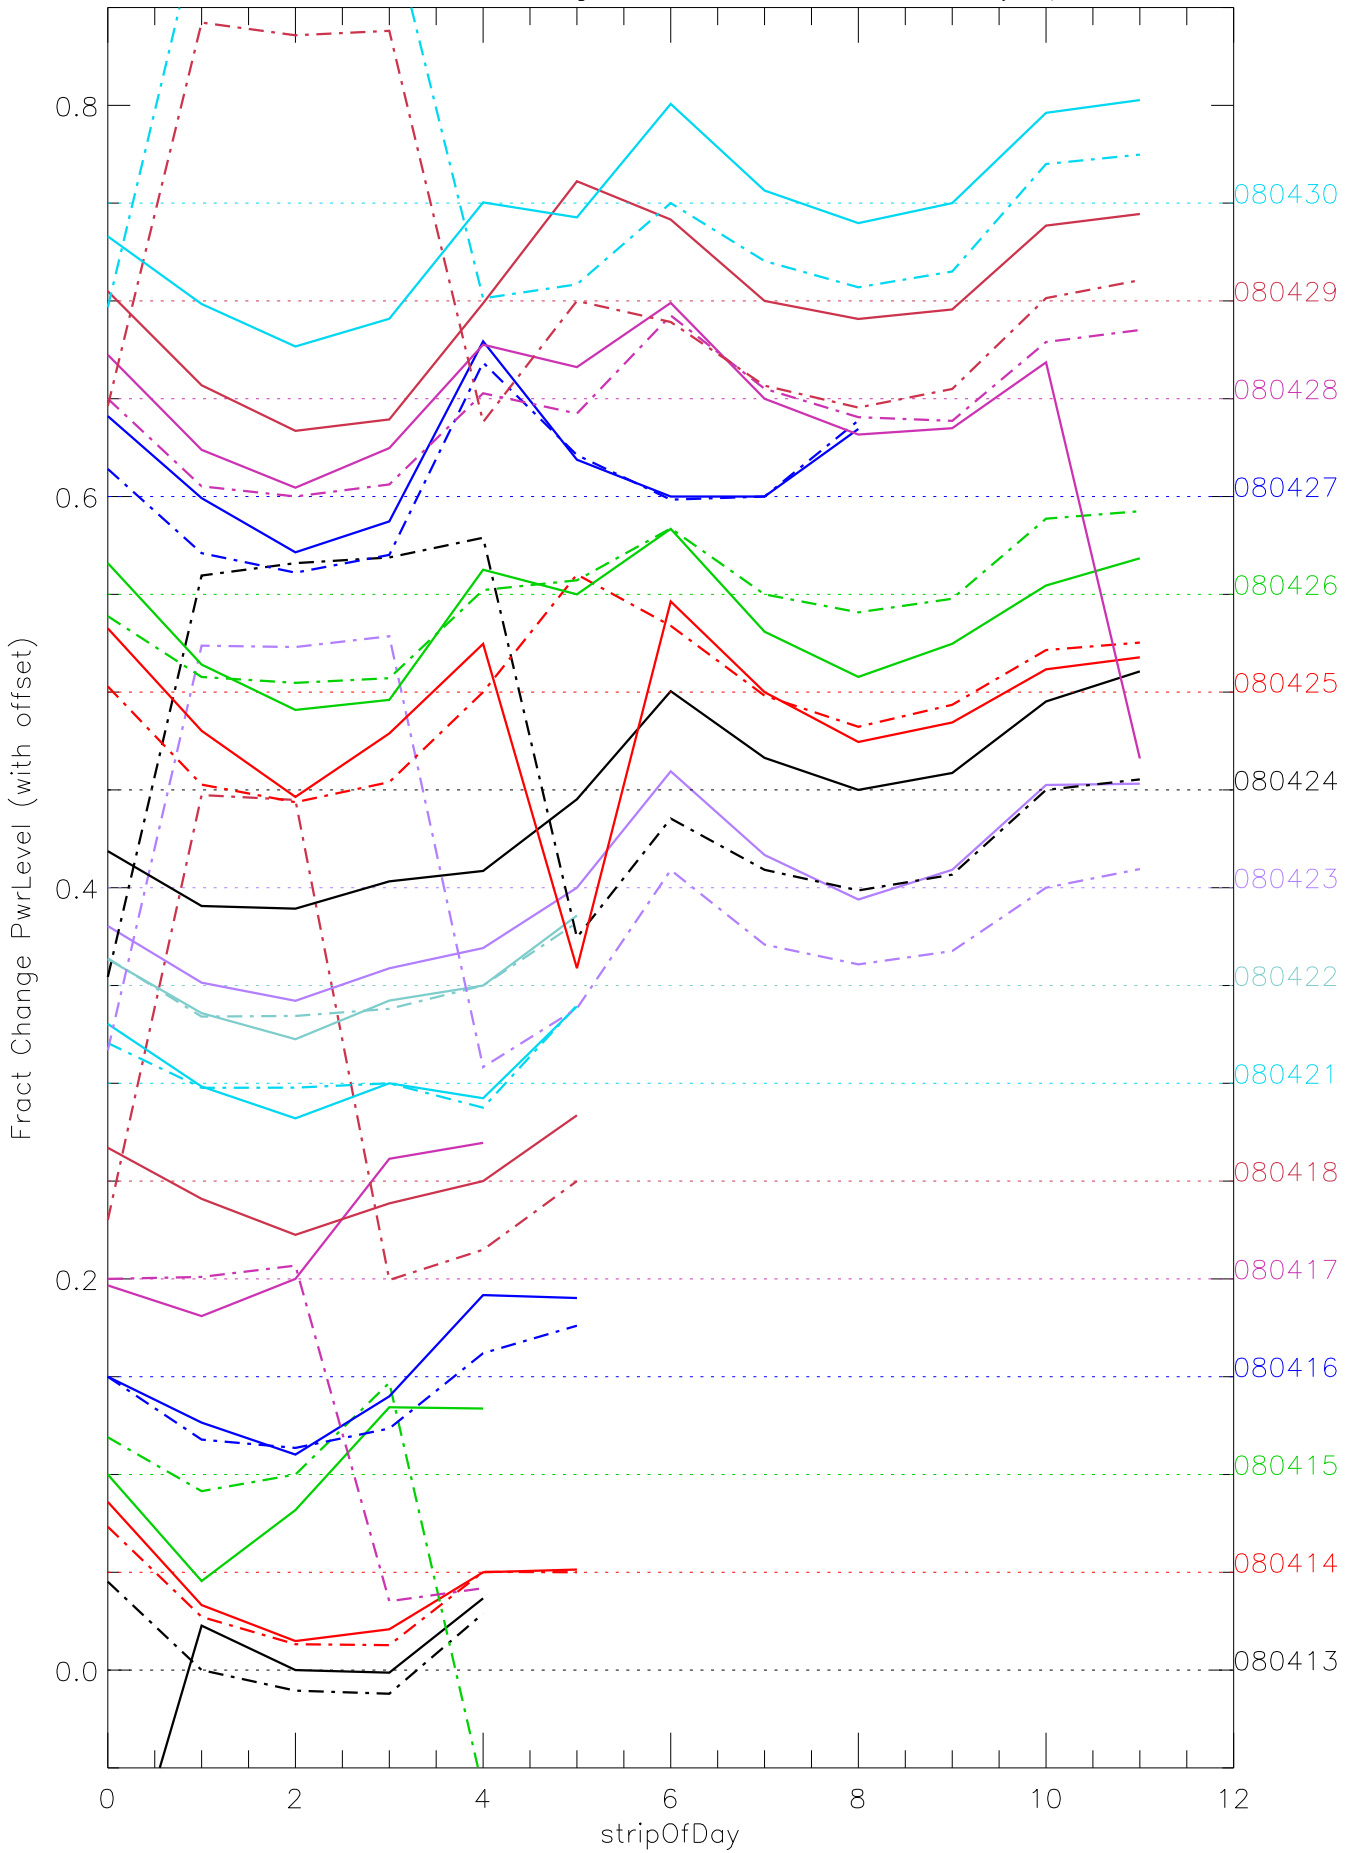

a2048 fractional change PwrLevel for each day. pixel:0

a2048 fractional change PwrLevel for each day. pixel:1

a2048 fractional change PwrLevel for each day. pixel:2

a2048 fractional change PwrLevel for each day. pixel:3

a2048 fractional change PwrLevel for each day. pixel:4

a2048 fractional change PwrLevel for each day. pixel:5

a2048 fractional change PwrLevel for each day. pixel:6