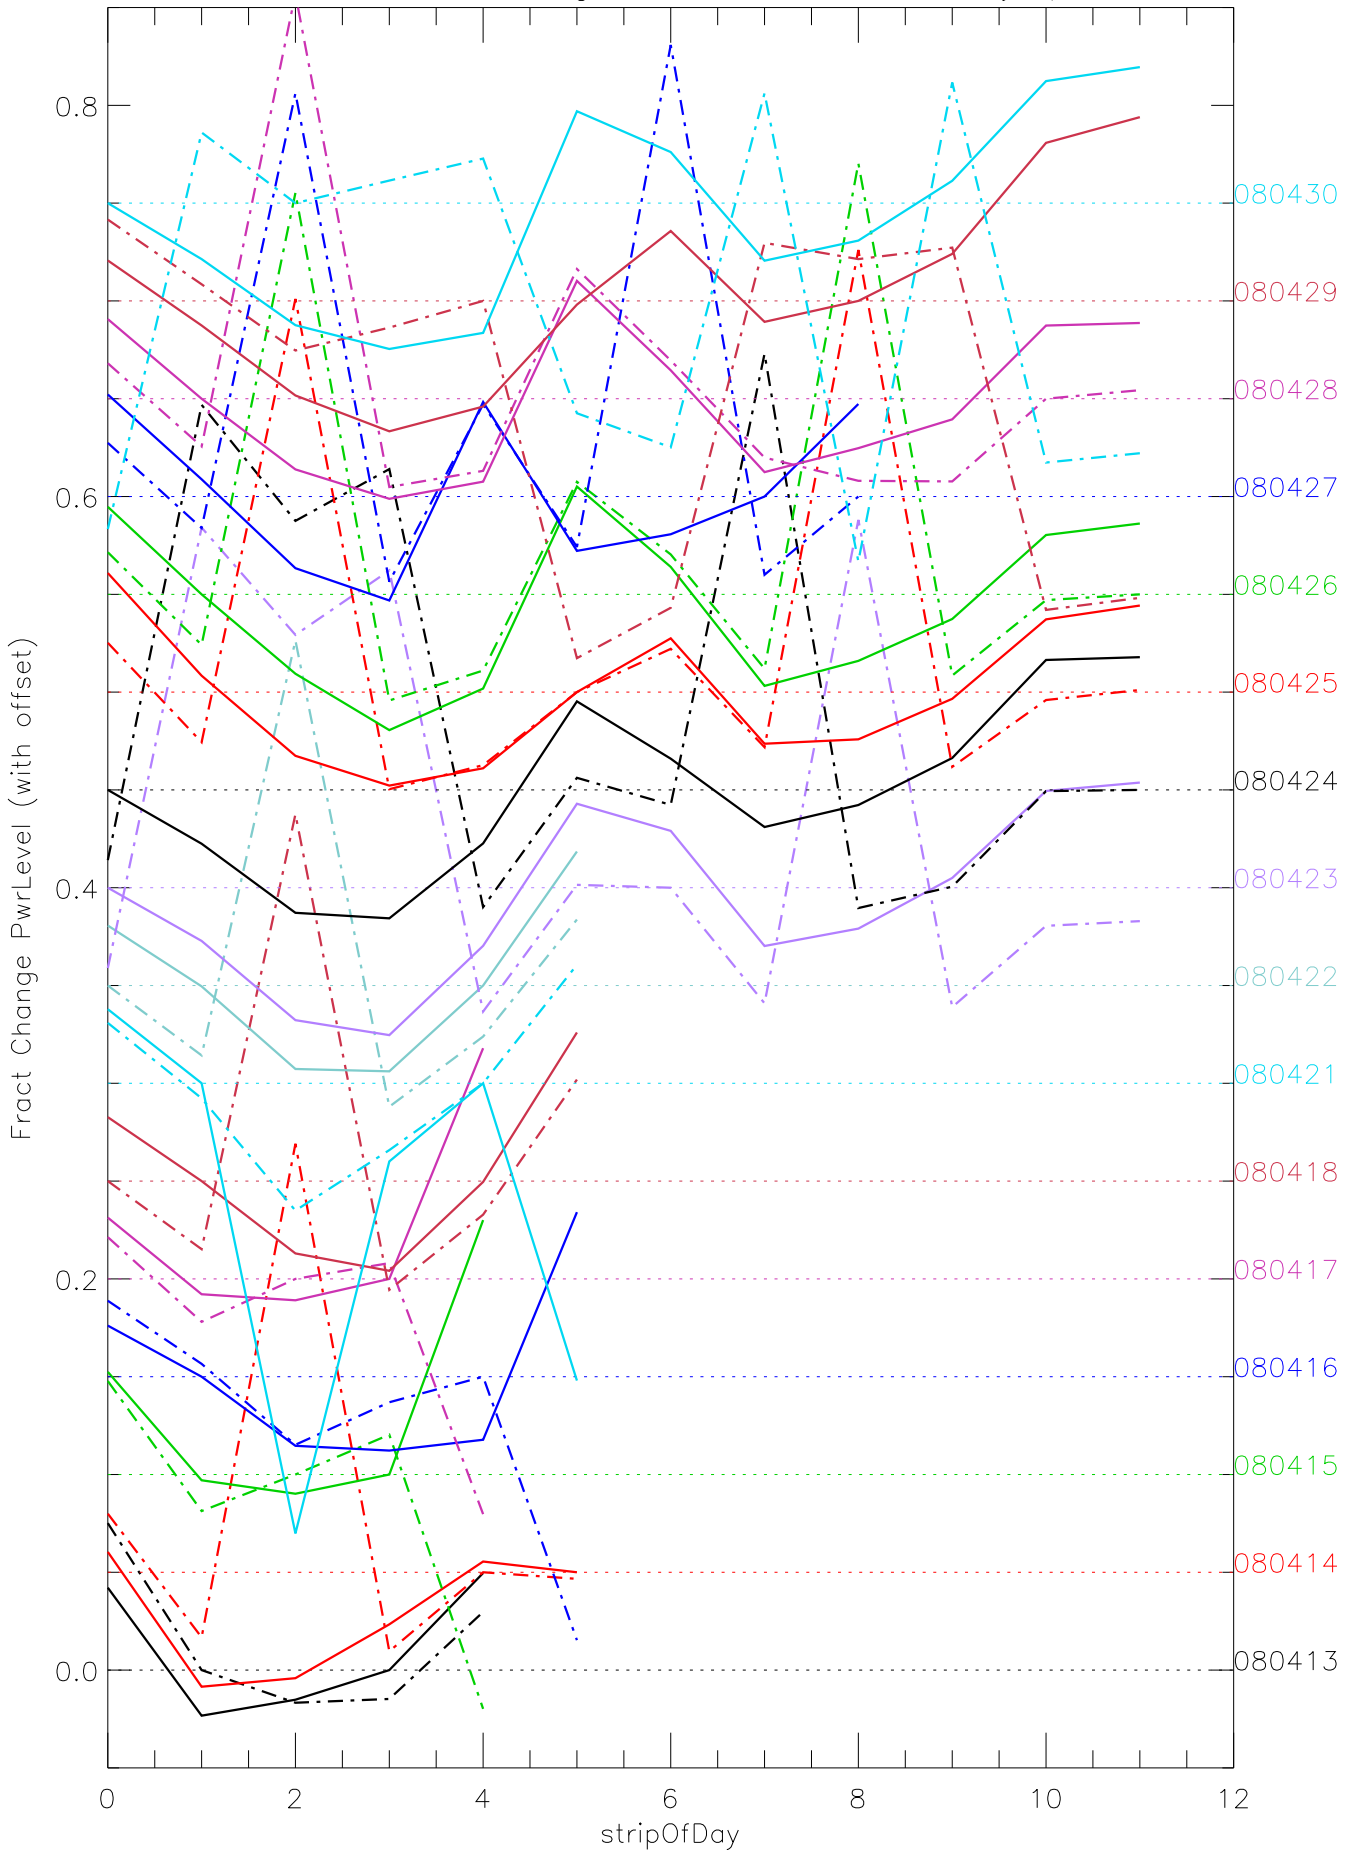

a2048 fractional change PwrLevel for each day. pixel:0

a2048 fractional change PwrLevel for each day. pixel:1

a2048 fractional change PwrLevel for each day. pixel:2

a2048 fractional change PwrLevel for each day. pixel:3

a2048 fractional change PwrLevel for each day. pixel:4

a2048 fractional change PwrLevel for each day. pixel:5

a2048 fractional change PwrLevel for each day. pixel:6