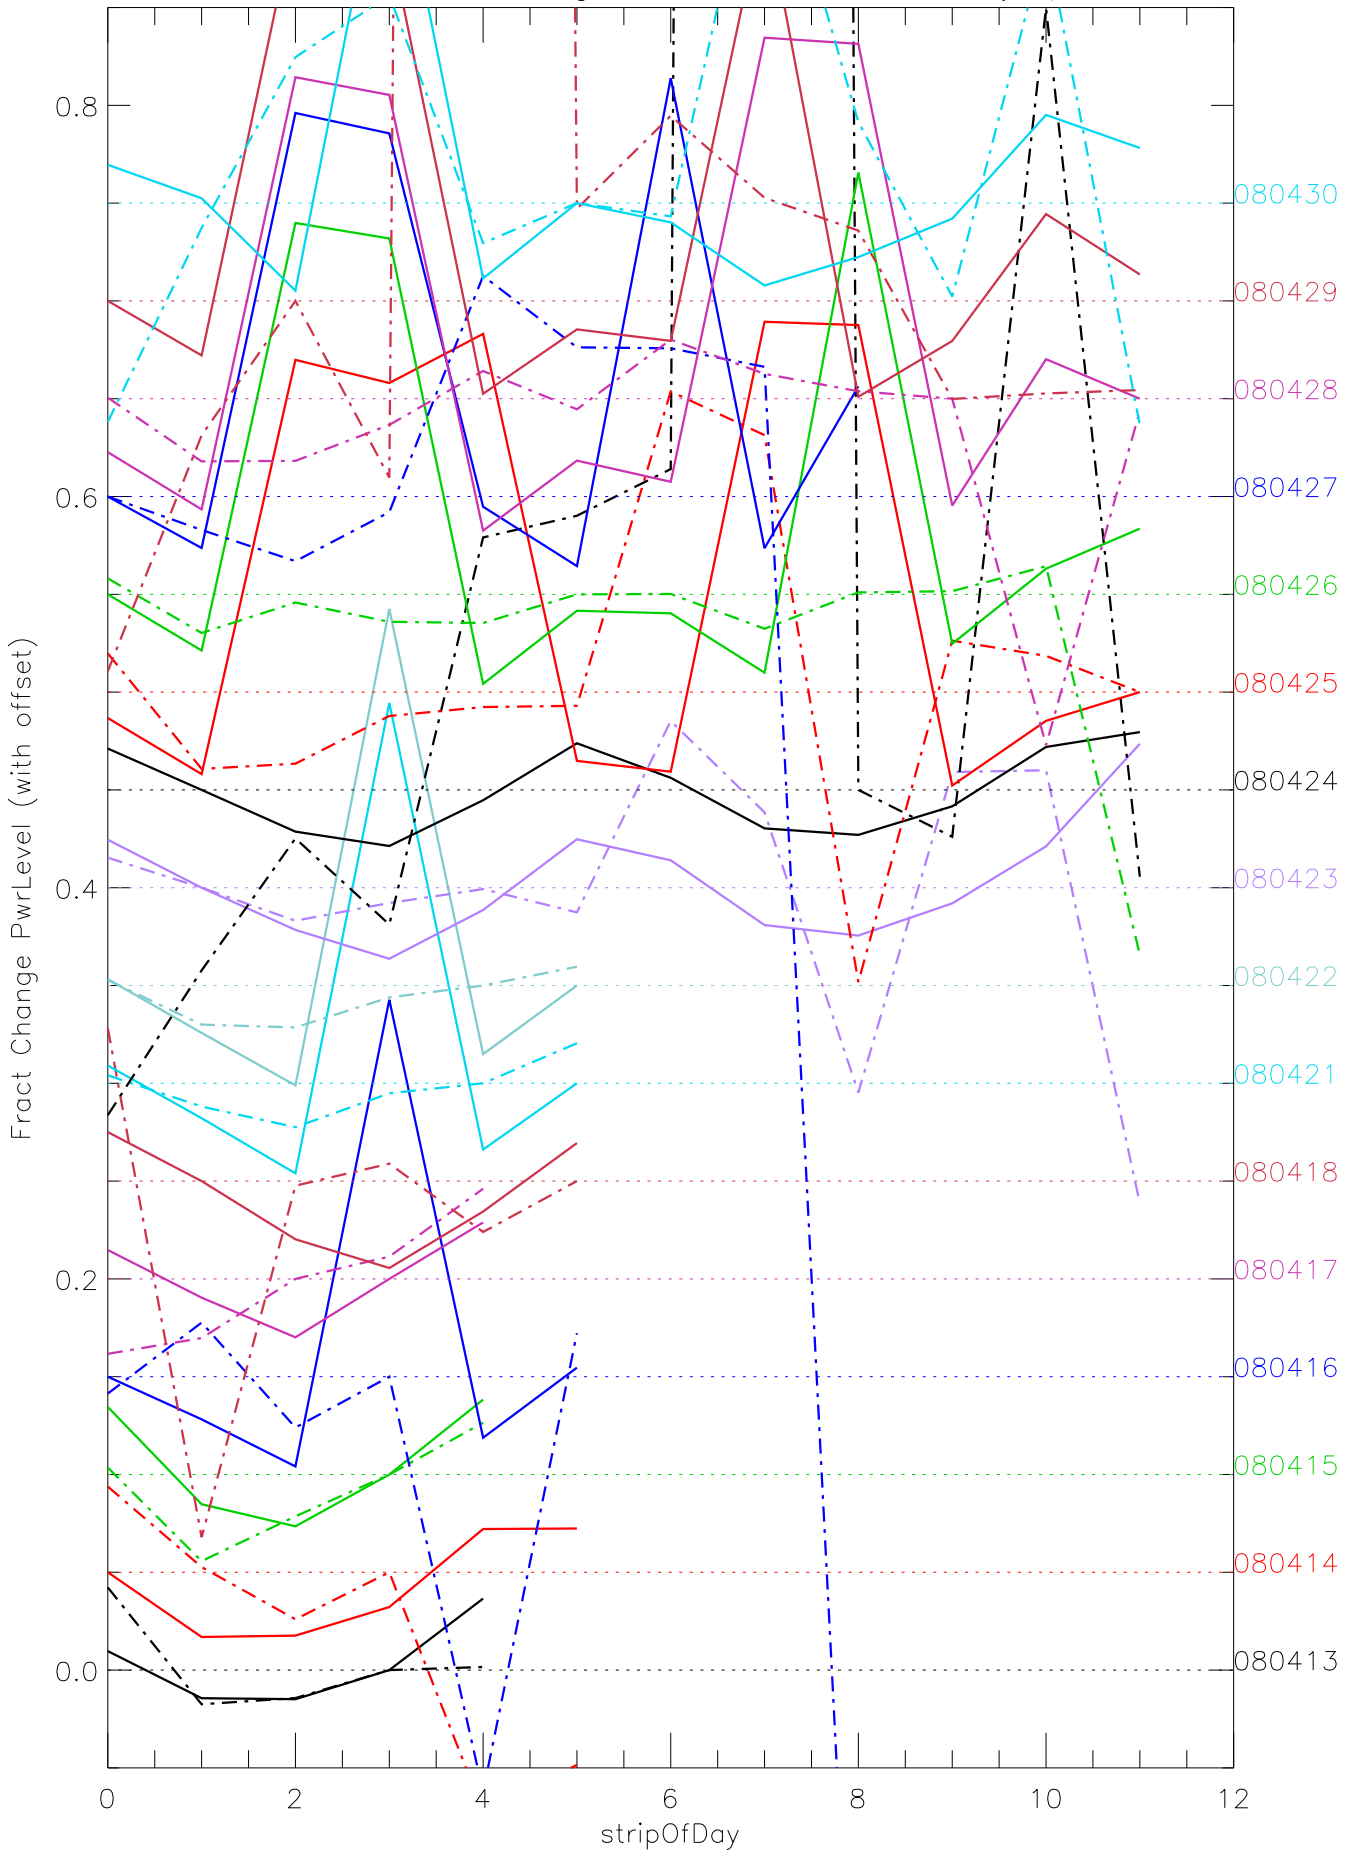

a2048 fractional change PwrLevel for each day. pixel:0

a2048 fractional change PwrLevel for each day. pixel:1

a2048 fractional change PwrLevel for each day. pixel:2

a2048 fractional change PwrLevel for each day. pixel:3

a2048 fractional change PwrLevel for each day. pixel:4

a2048 fractional change PwrLevel for each day. pixel:5

a2048 fractional change PwrLevel for each day. pixel:6