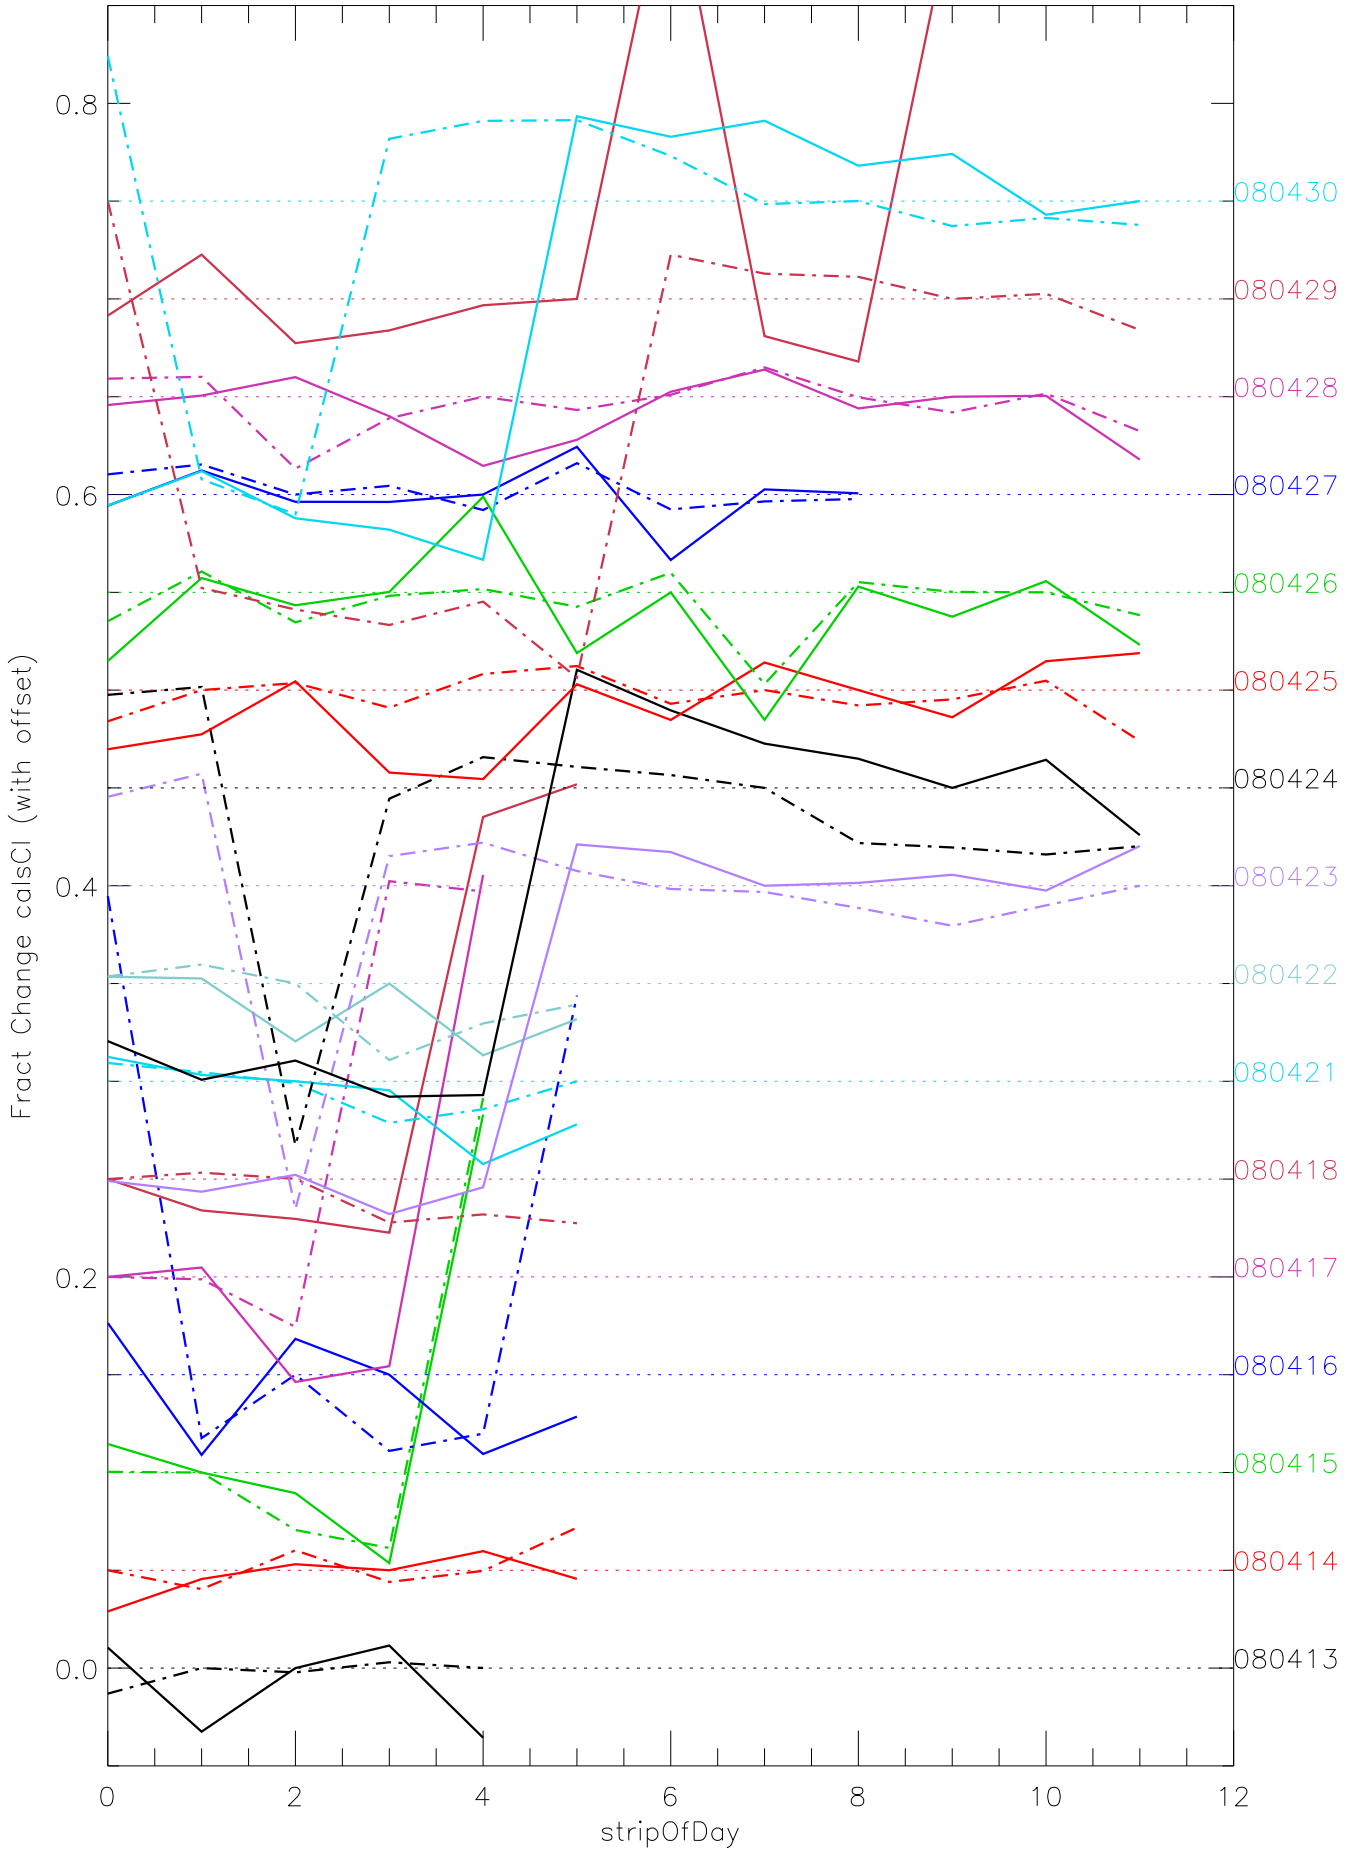

a2048 calsci factors for each day. pixel:0

a2048 calsci factors for each day. pixel:1

a2048 calsci factors for each day. pixel:2

a2048 calsci factors for each day. pixel:3

a2048 calsci factors for each day. pixel:4

a2048 calsci factors for each day. pixel:5

a2048 calsci factors for each day. pixel:6