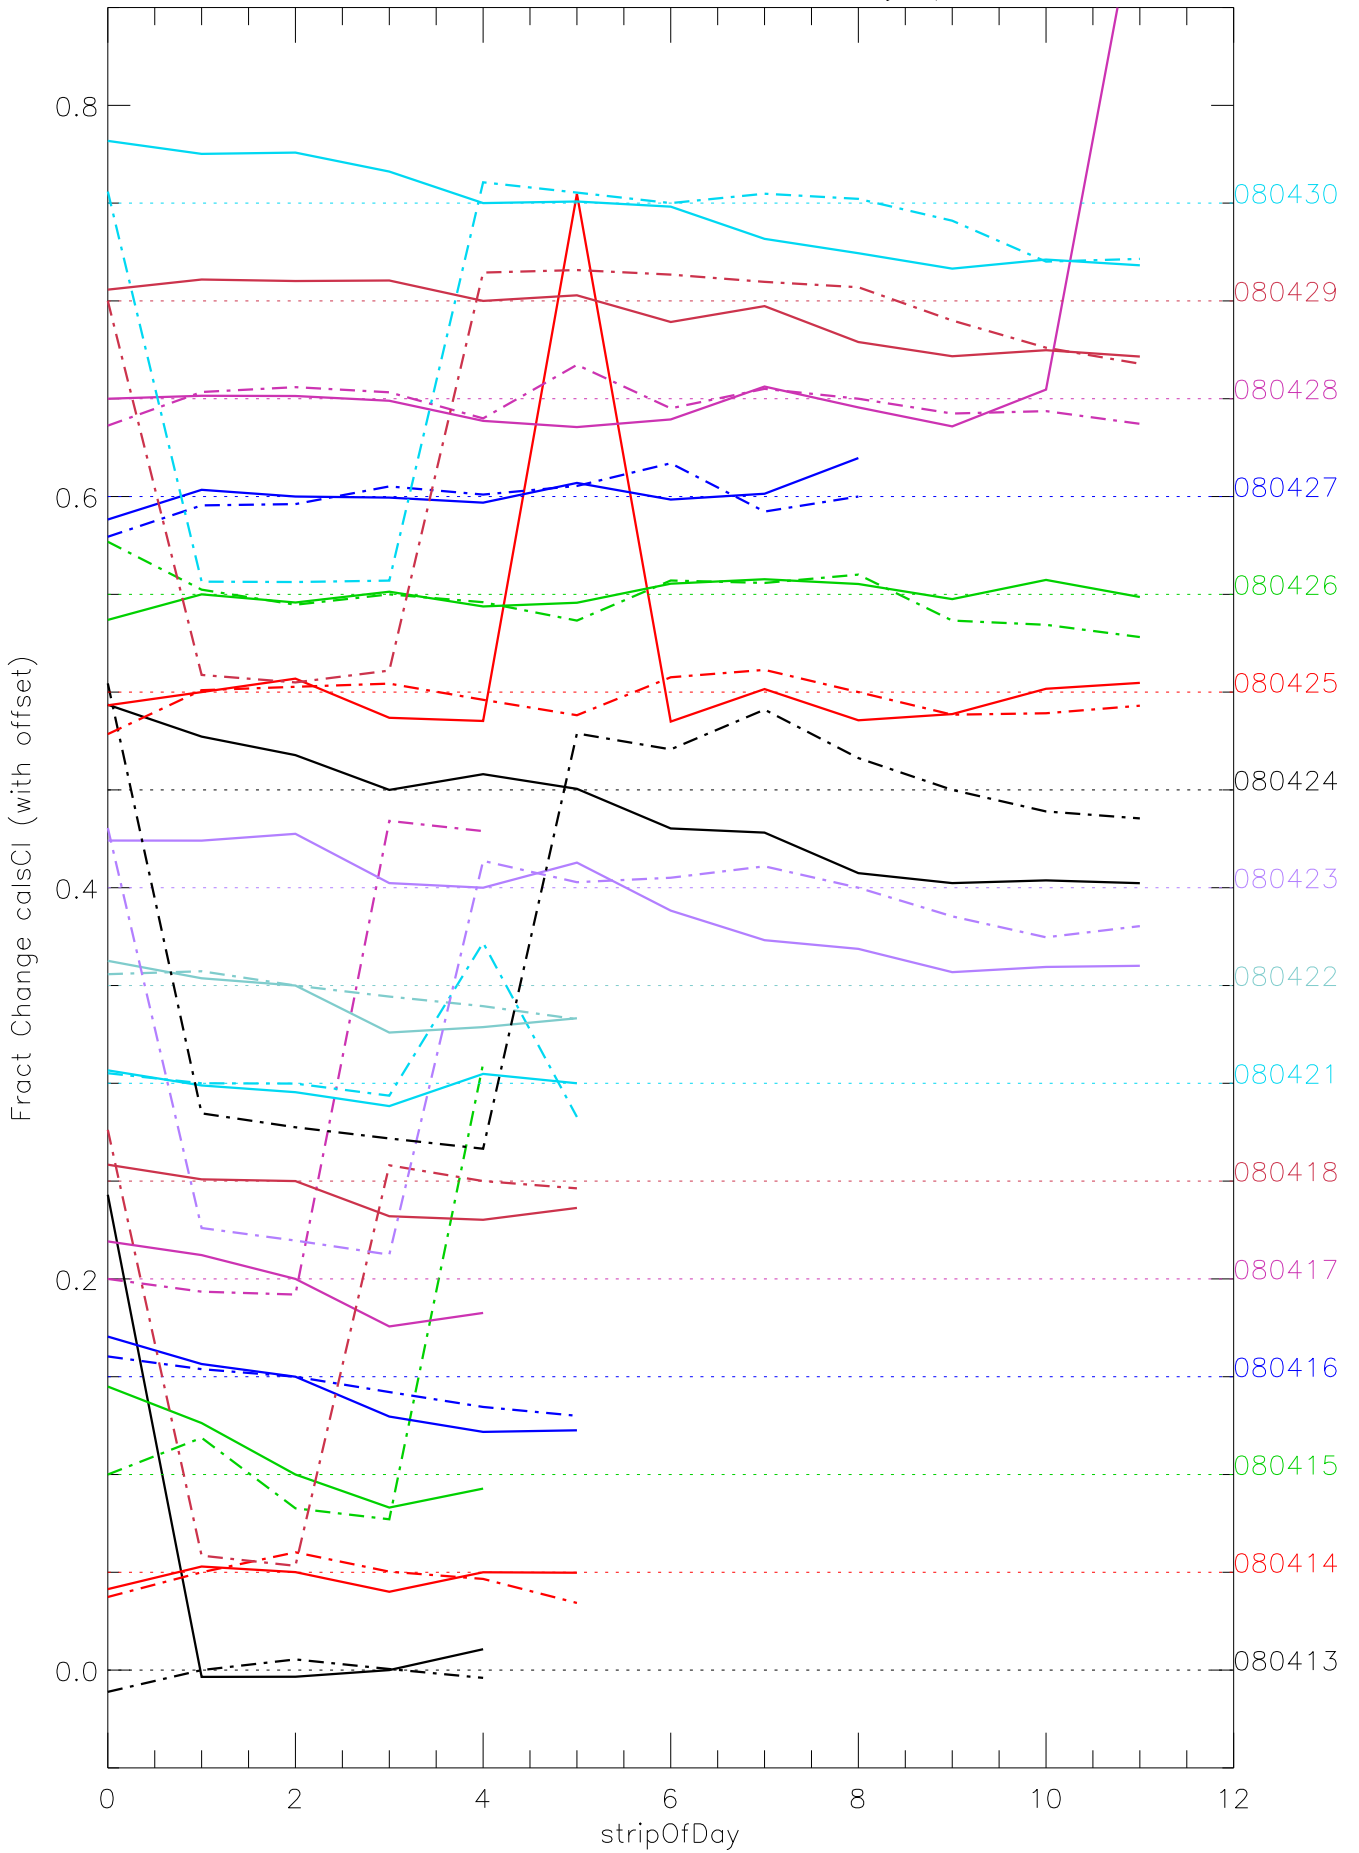

a2048 calsci factors for each day. pixel:0

a2048 calsci factors for each day. pixel:1

a2048 calsci factors for each day. pixel:2

a2048 calsci factors for each day. pixel:3

a2048 calsci factors for each day. pixel:4

a2048 calsci factors for each day. pixel:5

a2048 calsci factors for each day. pixel:6