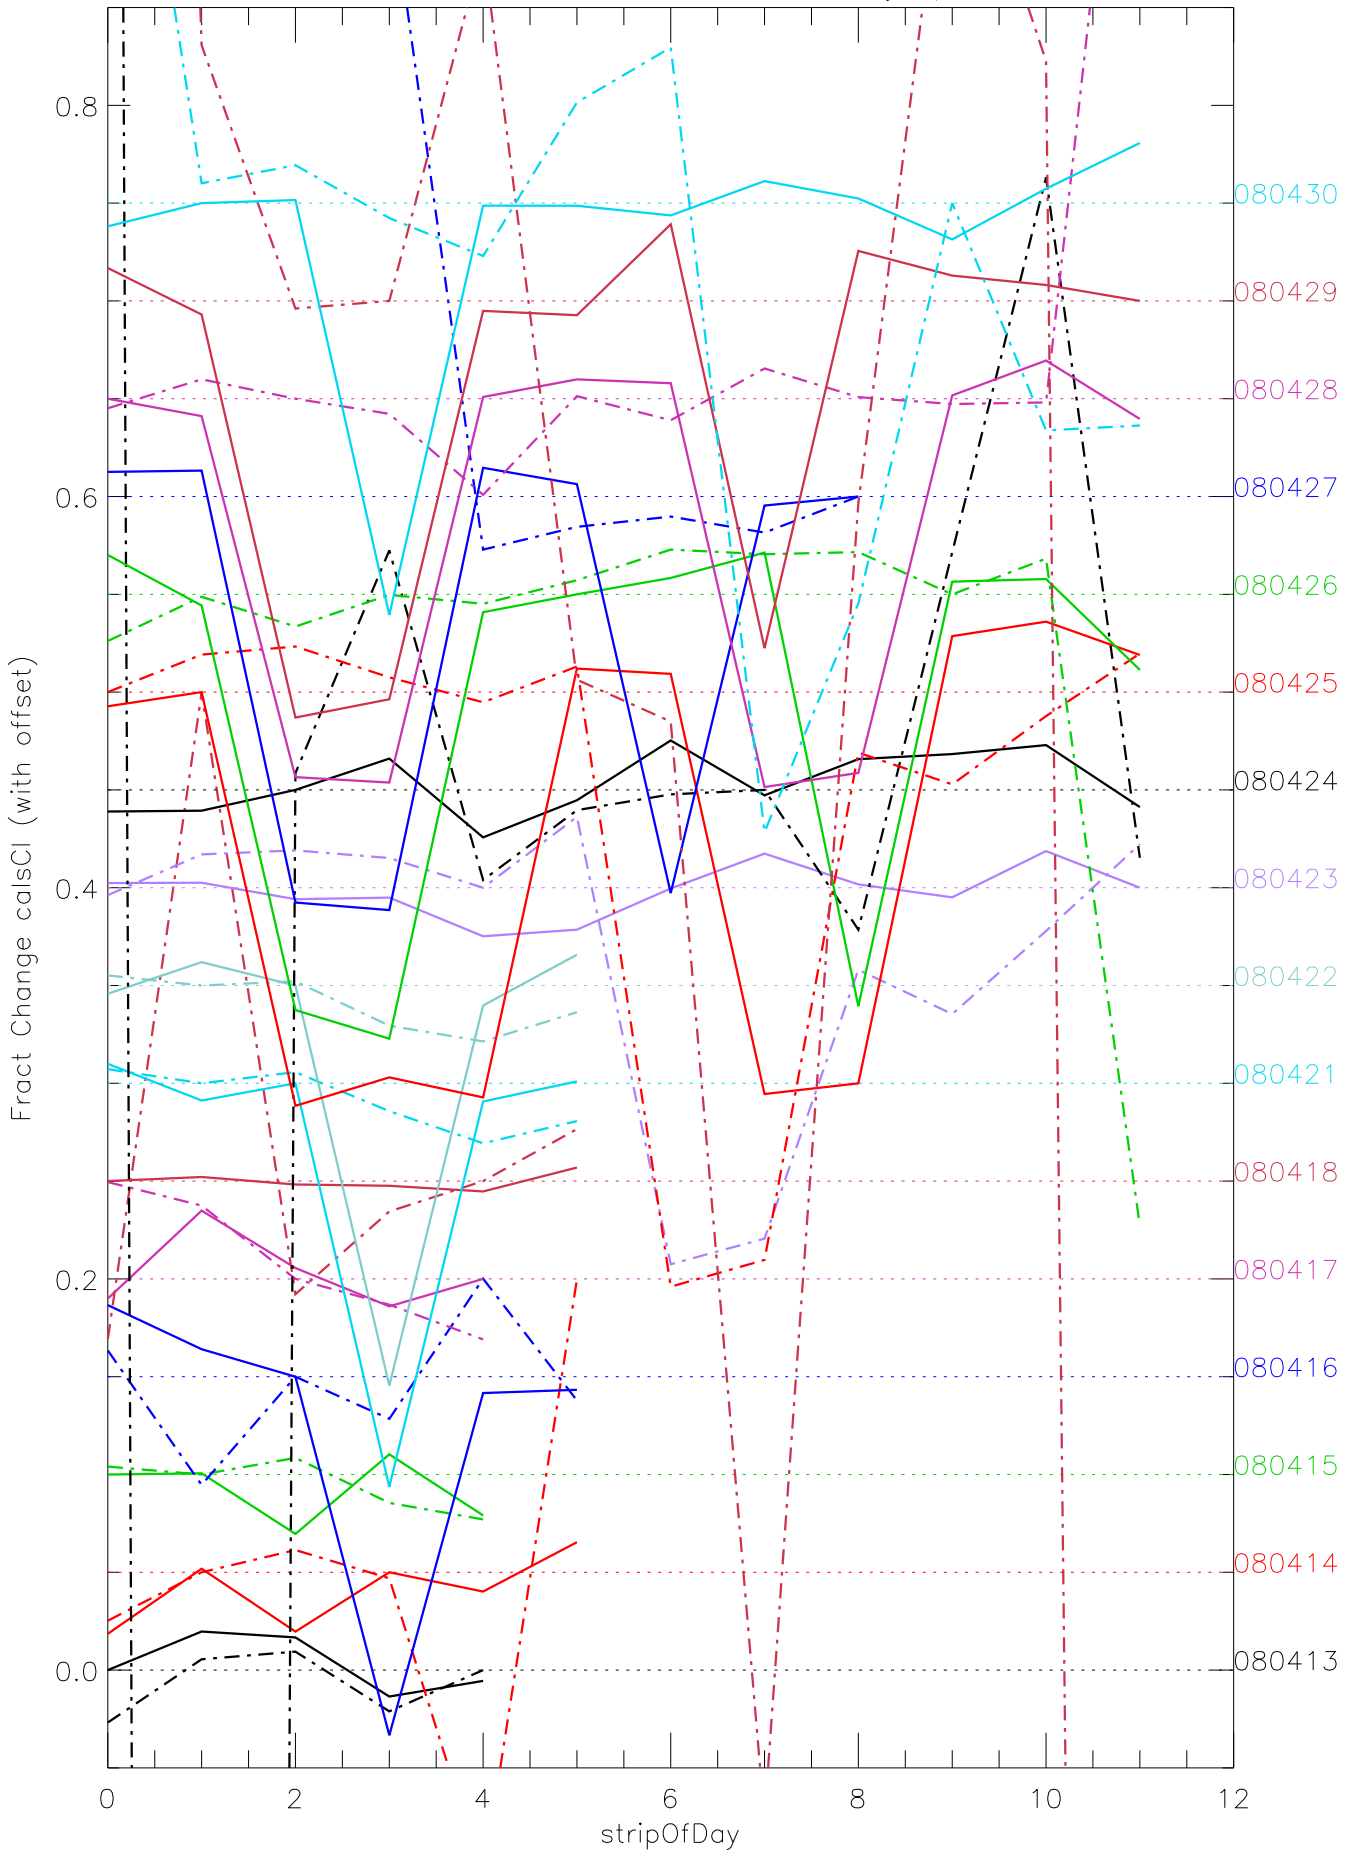

a2048 calsci factors for each day. pixel:0

a2048 calsci factors for each day. pixel:1

a2048 calsci factors for each day. pixel:2

a2048 calsci factors for each day. pixel:3

a2048 calsci factors for each day. pixel:4

a2048 calsci factors for each day. pixel:5

a2048 calsci factors for each day. pixel:6