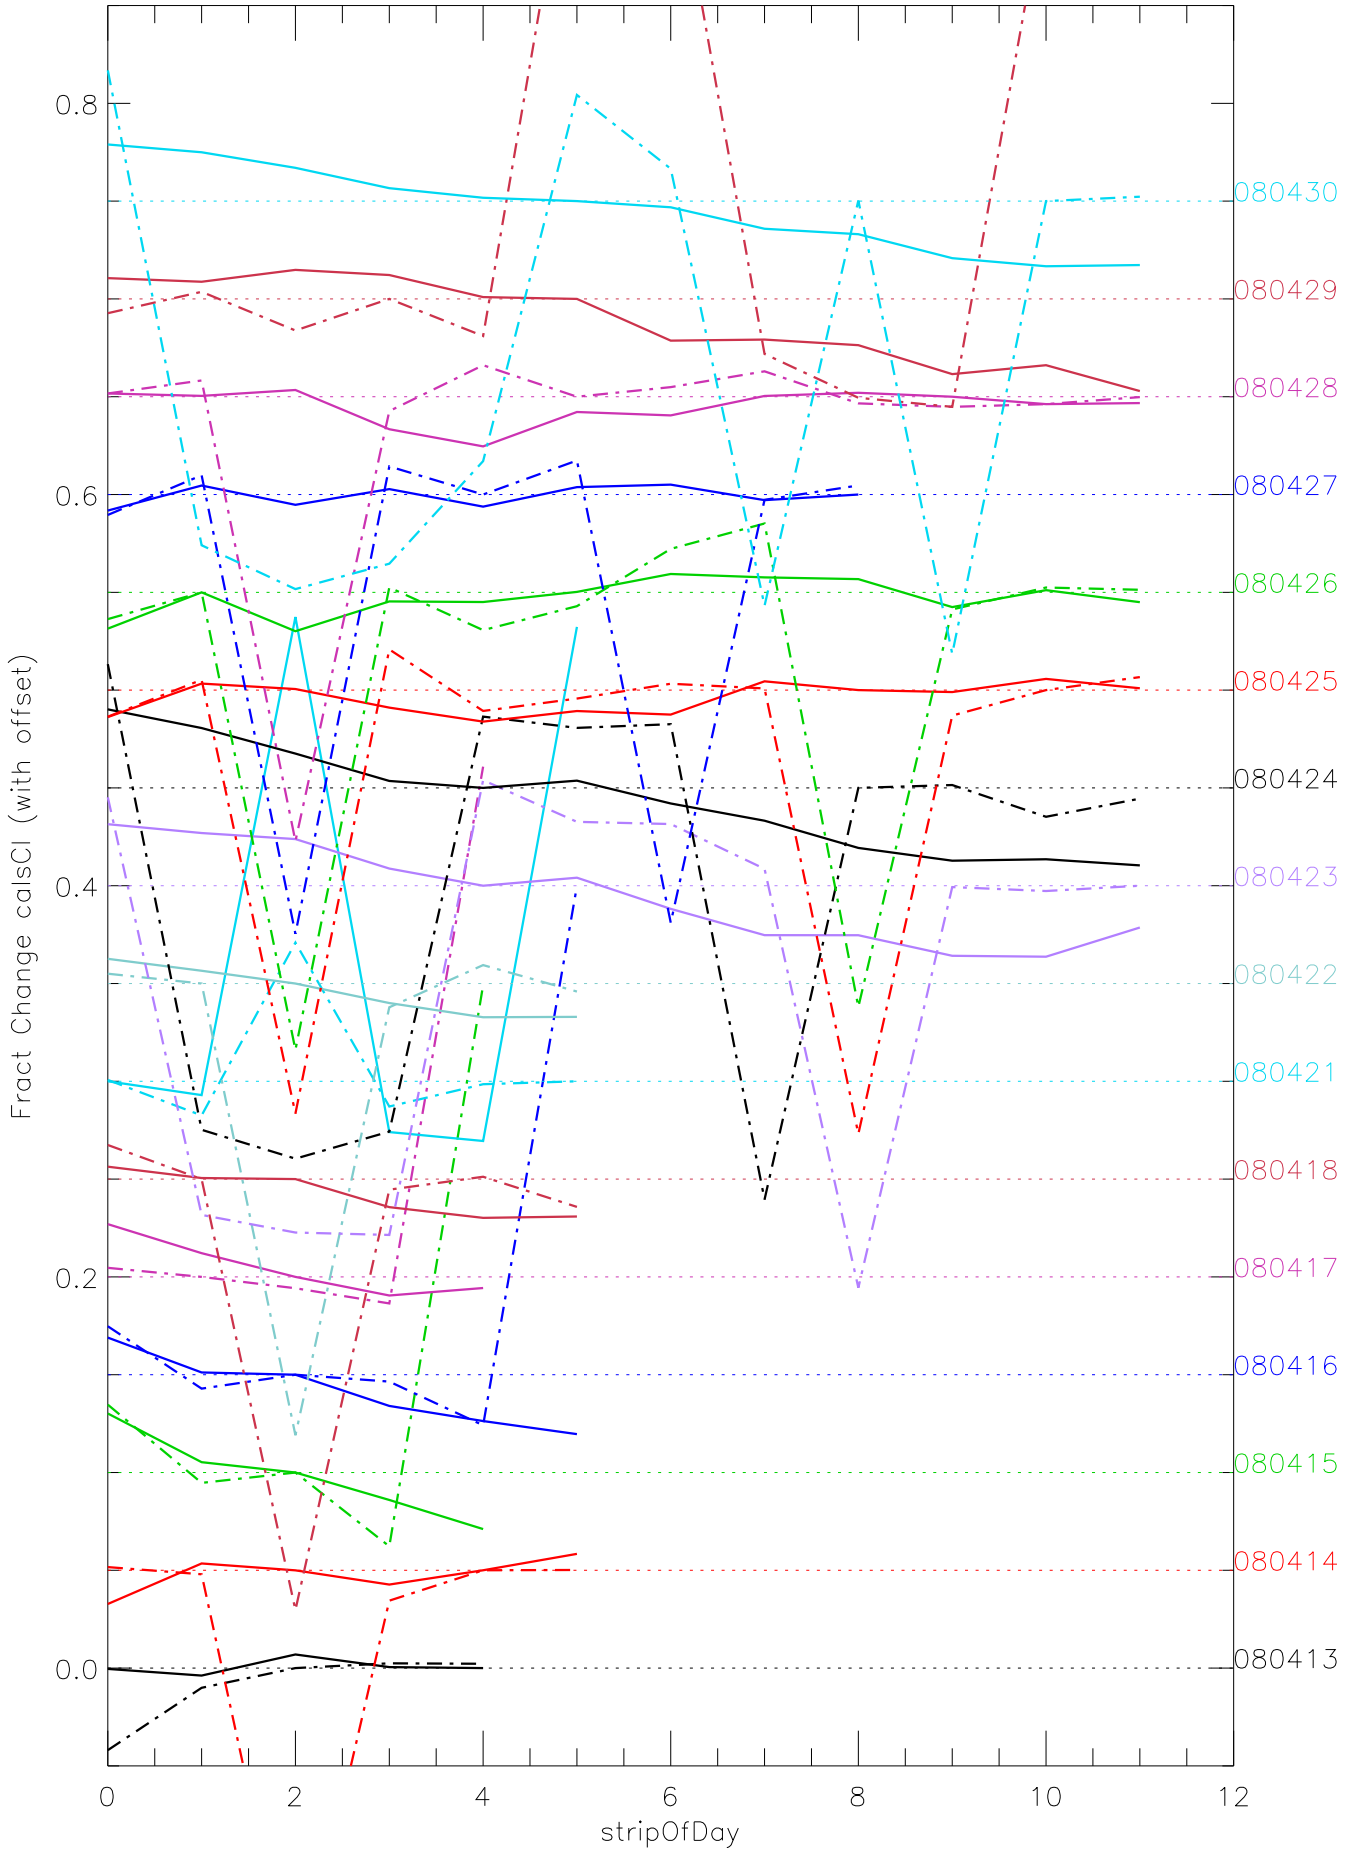

a2048 calsci factors for each day. pixel:0

a2048 calsci factors for each day. pixel:1

a2048 calsci factors for each day. pixel:2

a2048 calsci factors for each day. pixel:3

a2048 calsci factors for each day. pixel:4

a2048 calsci factors for each day. pixel:5

a2048 calsci factors for each day. pixel:6