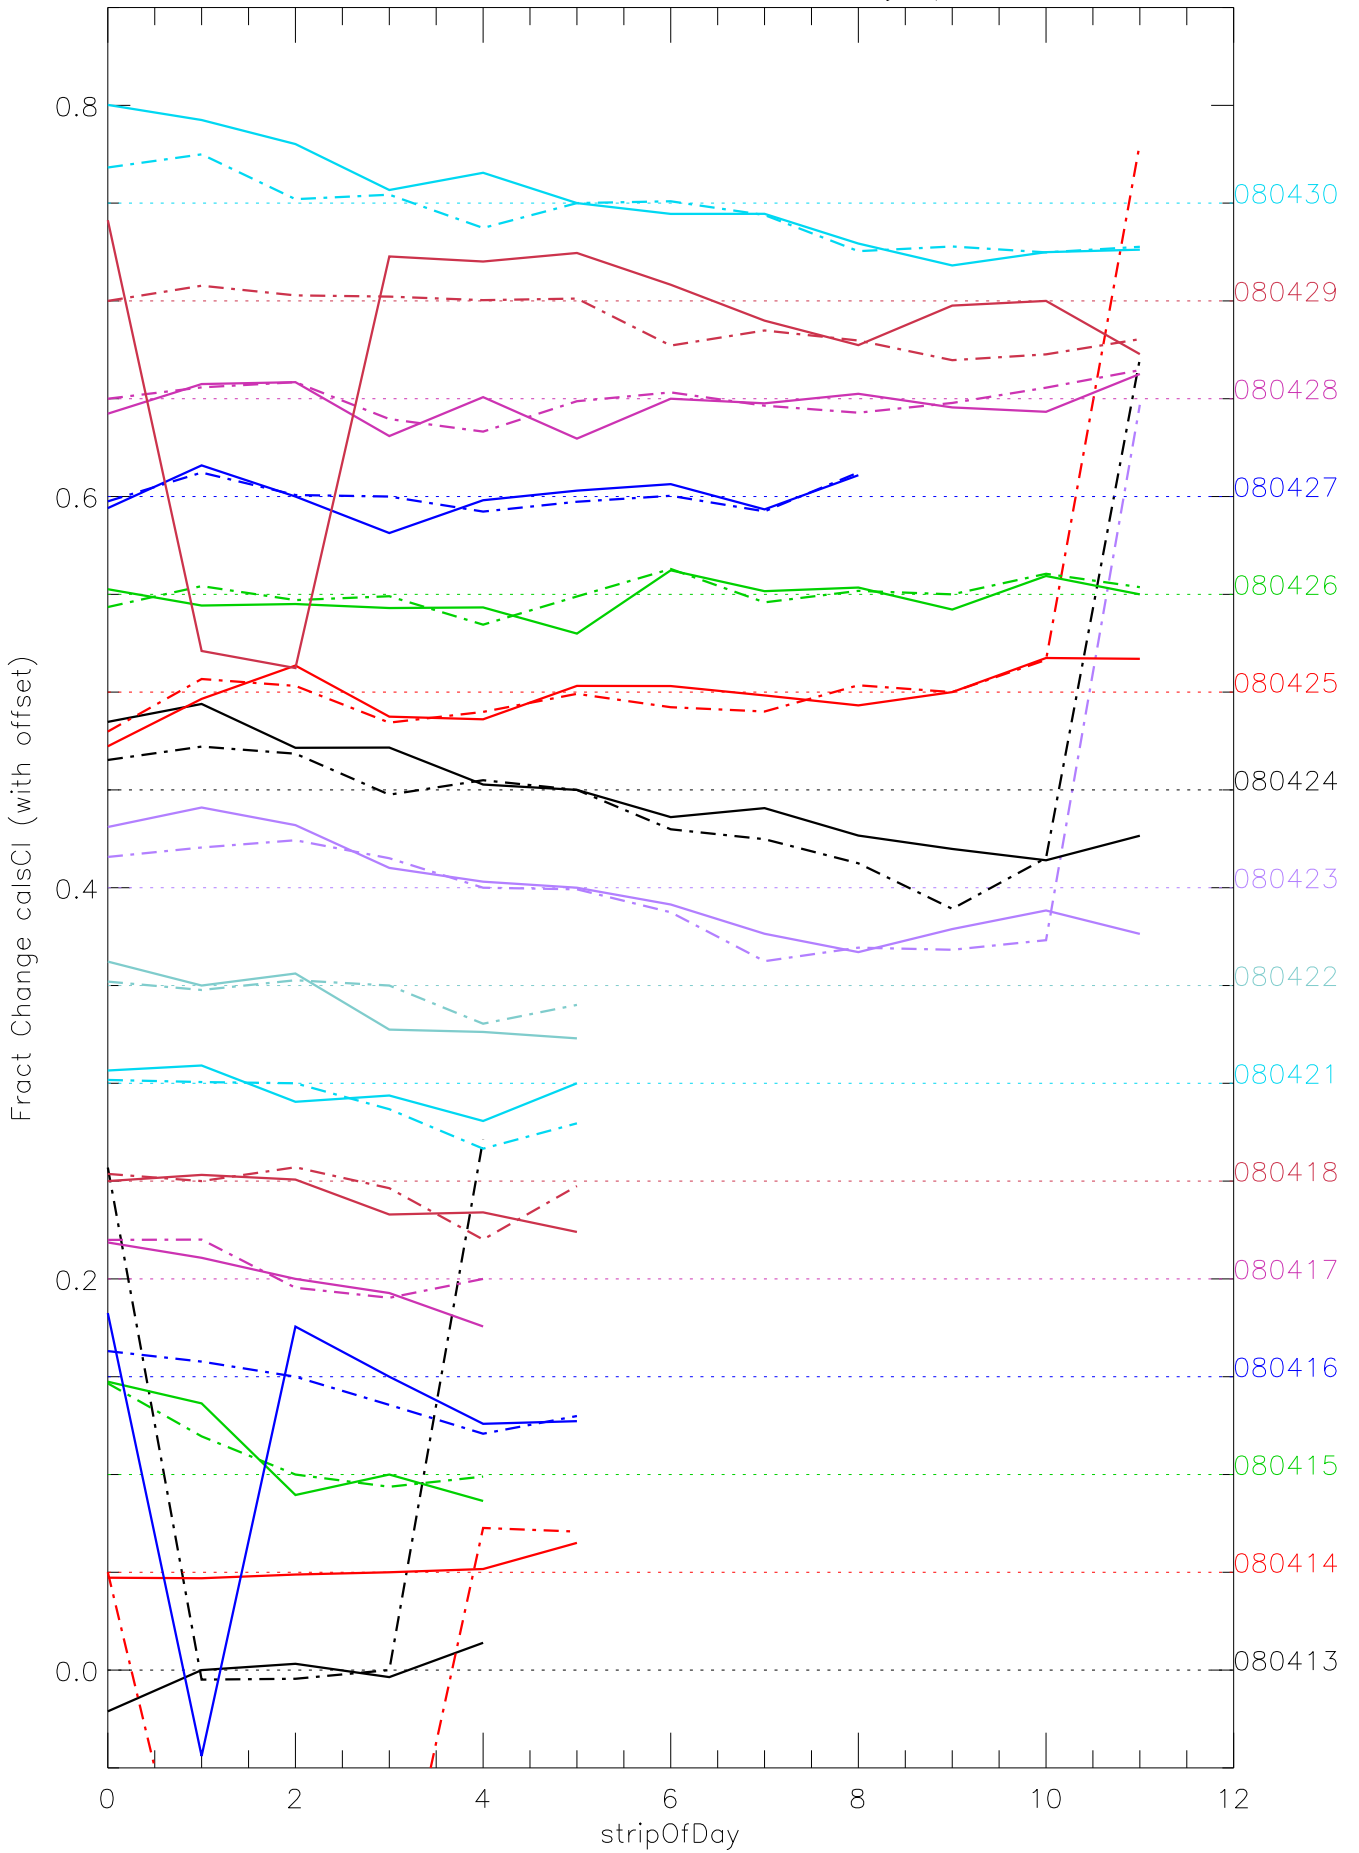

a2048 calsci factors for each day. pixel:0

a2048 calsci factors for each day. pixel:1

a2048 calsci factors for each day. pixel:2

a2048 calsci factors for each day. pixel:3

a2048 calsci factors for each day. pixel:4

a2048 calsci factors for each day. pixel:5

a2048 calsci factors for each day. pixel:6