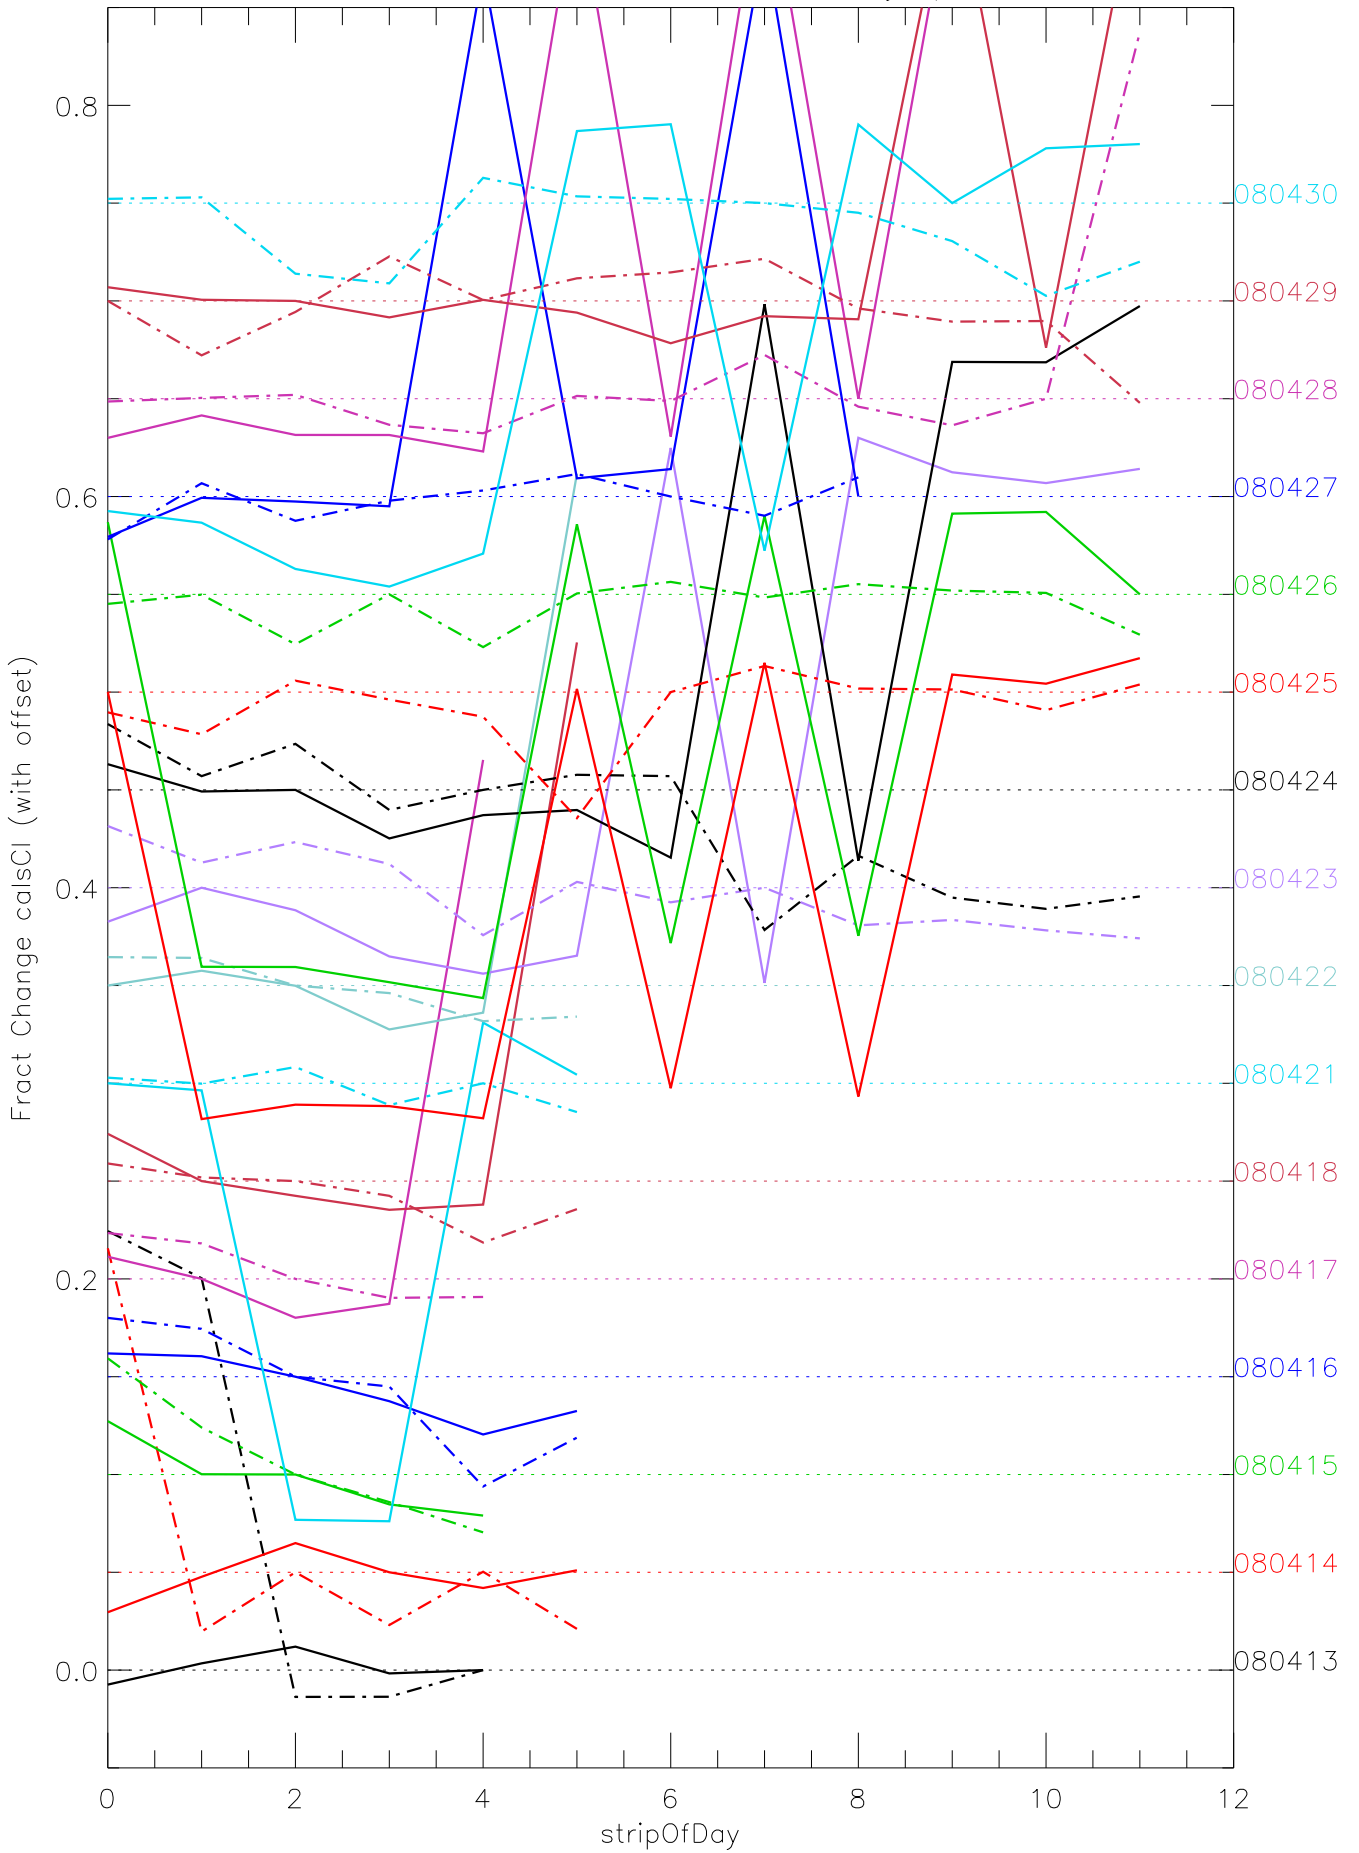

a2048 calsci factors for each day. pixel:0

a2048 calsci factors for each day. pixel:1

a2048 calsci factors for each day. pixel:2

a2048 calsci factors for each day. pixel:3

a2048 calsci factors for each day. pixel:4

a2048 calsci factors for each day. pixel:5

a2048 calsci factors for each day. pixel:6