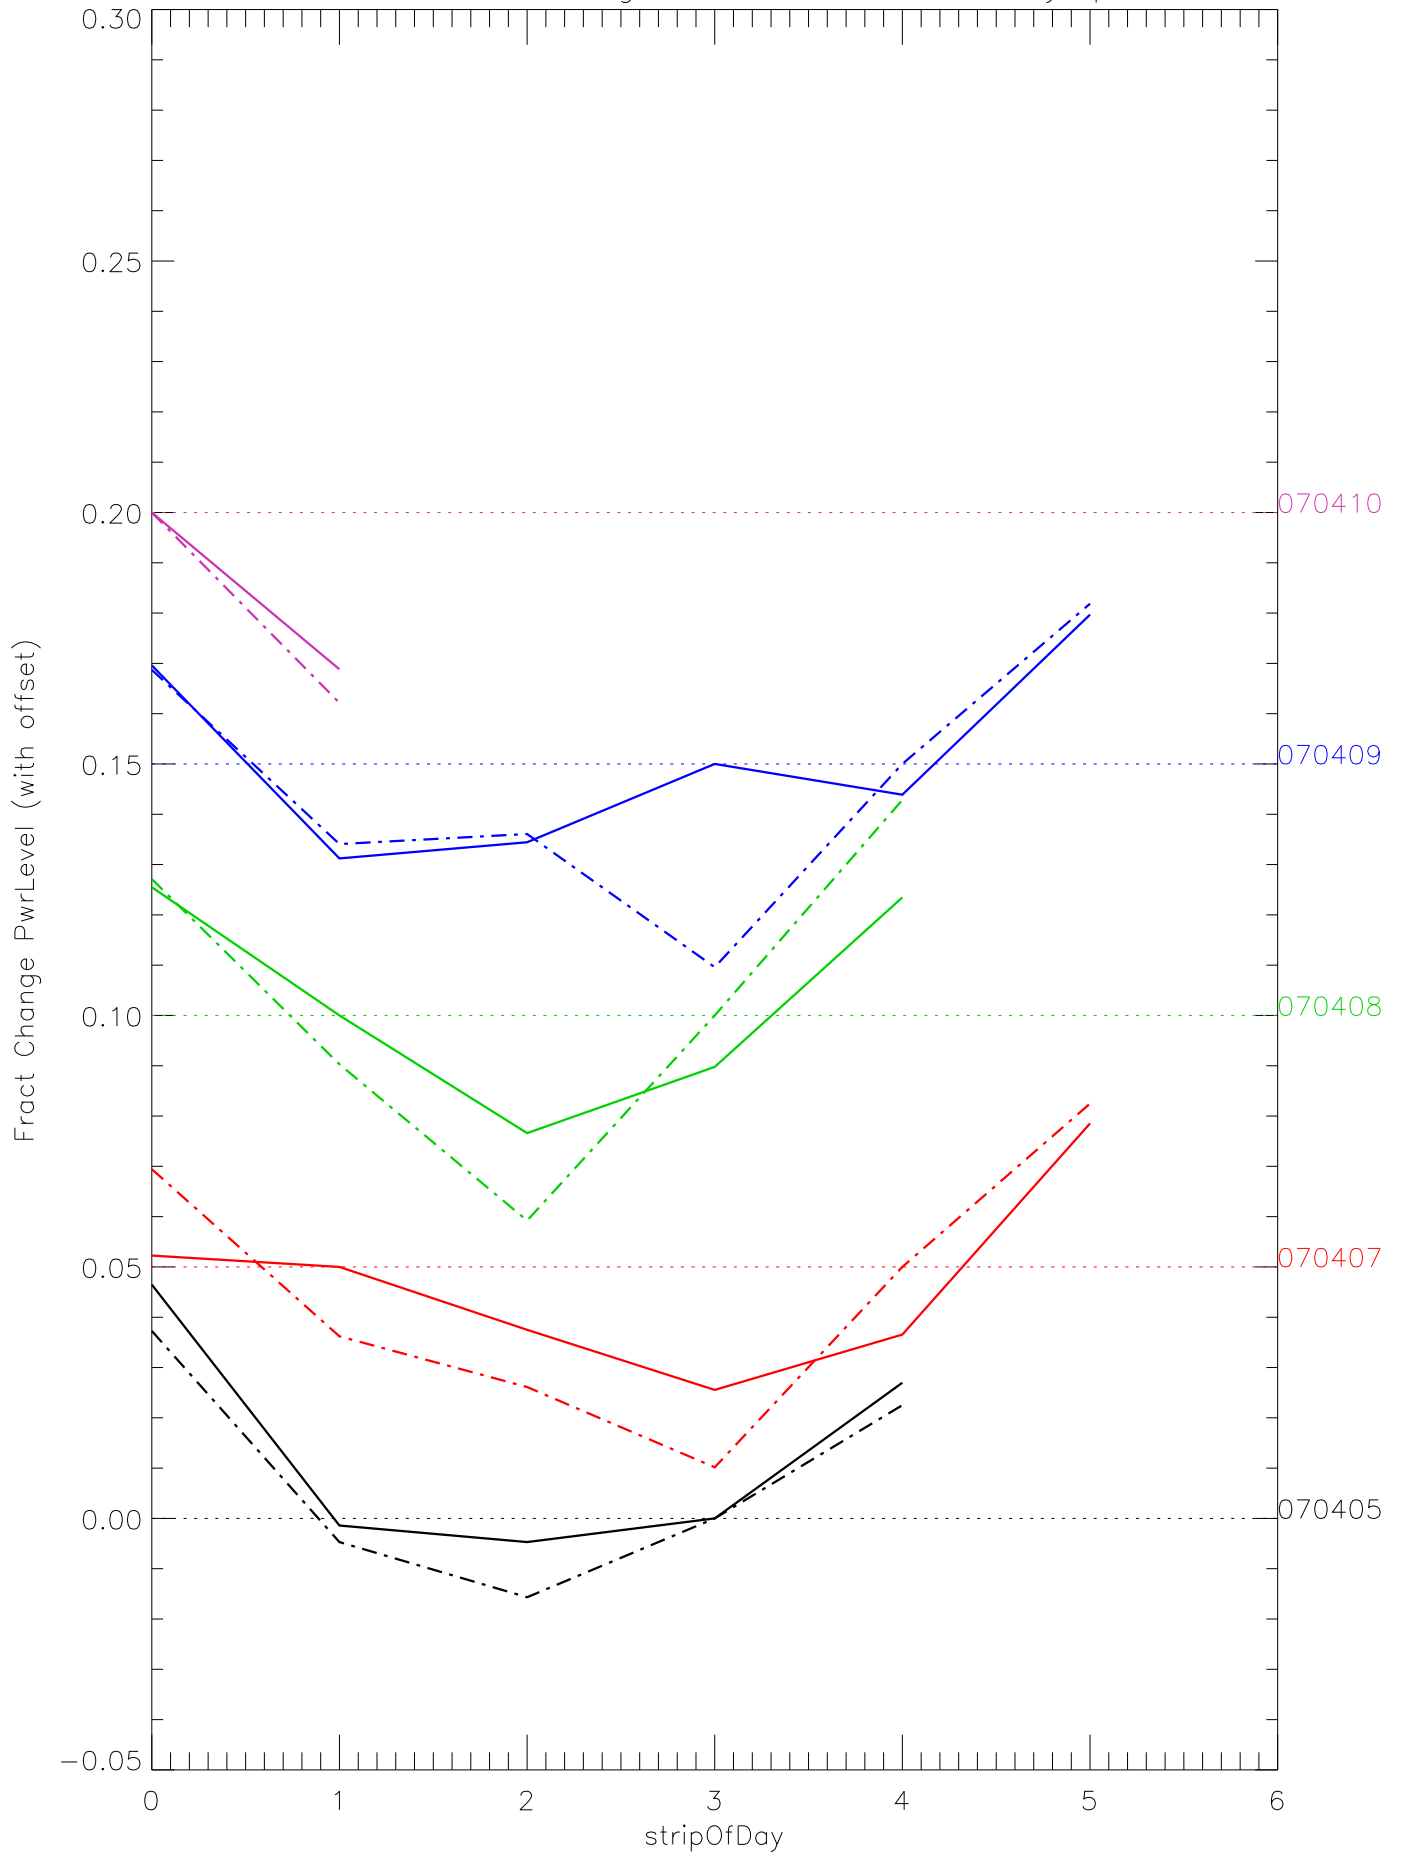

a2048 fractional change PwrLevel for each day. pixel:0

a2048 fractional change PwrLevel for each day. pixel:1

a2048 fractional change PwrLevel for each day. pixel:2

a2048 fractional change PwrLevel for each day. pixel:3

a2048 fractional change PwrLevel for each day. pixel:4

a2048 fractional change PwrLevel for each day. pixel:5

a2048 fractional change PwrLevel for each day. pixel:6