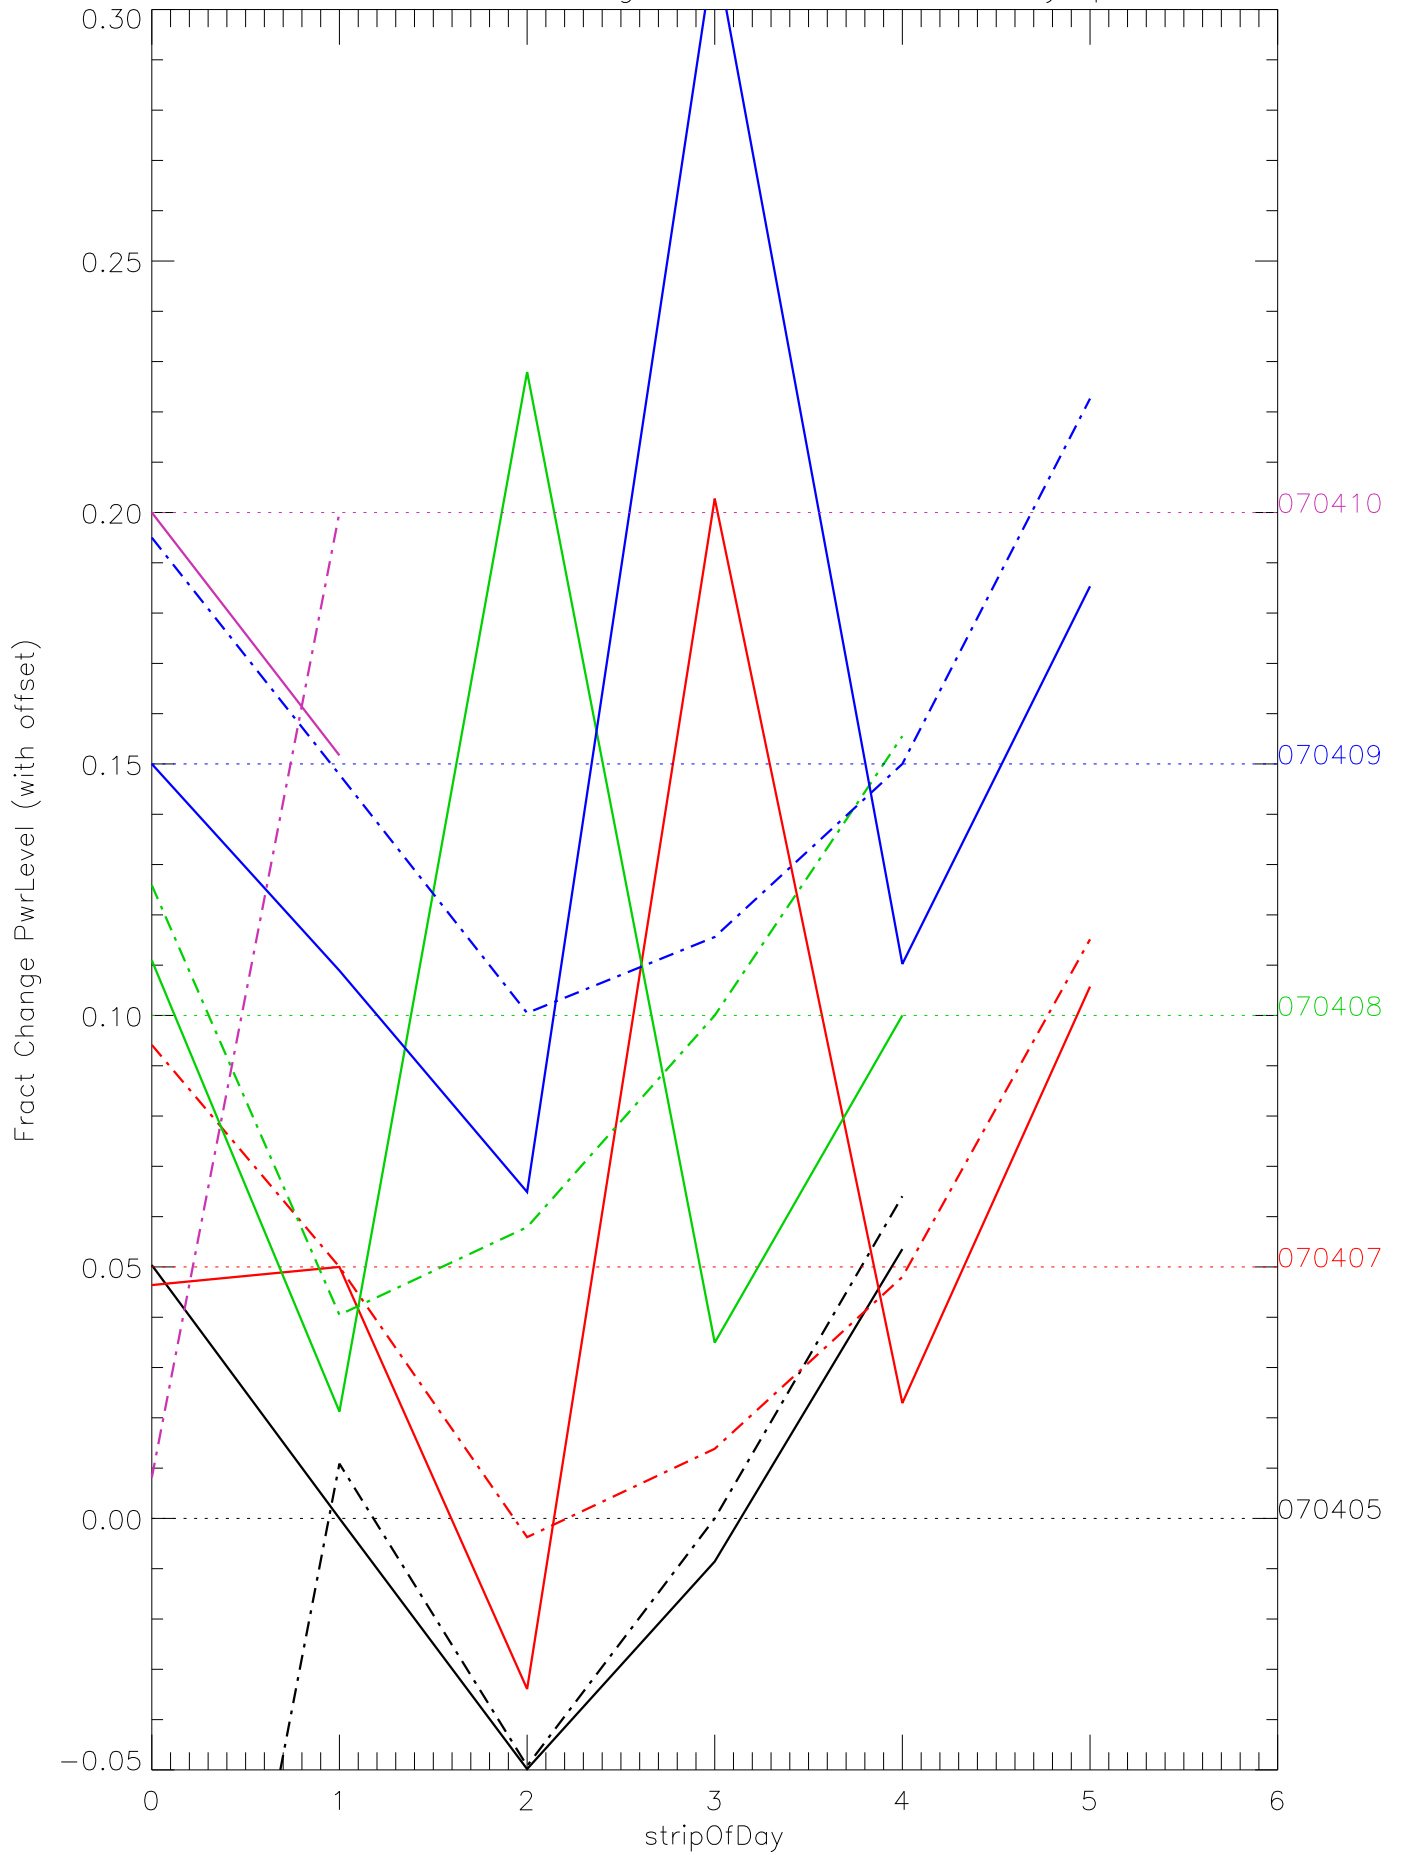

a2048 fractional change PwrLevel for each day. pixel:0

a2048 fractional change PwrLevel for each day. pixel:1

a2048 fractional change PwrLevel for each day. pixel:2

a2048 fractional change PwrLevel for each day. pixel:3

a2048 fractional change PwrLevel for each day. pixel:4

a2048 fractional change PwrLevel for each day. pixel:5

a2048 fractional change PwrLevel for each day. pixel:6