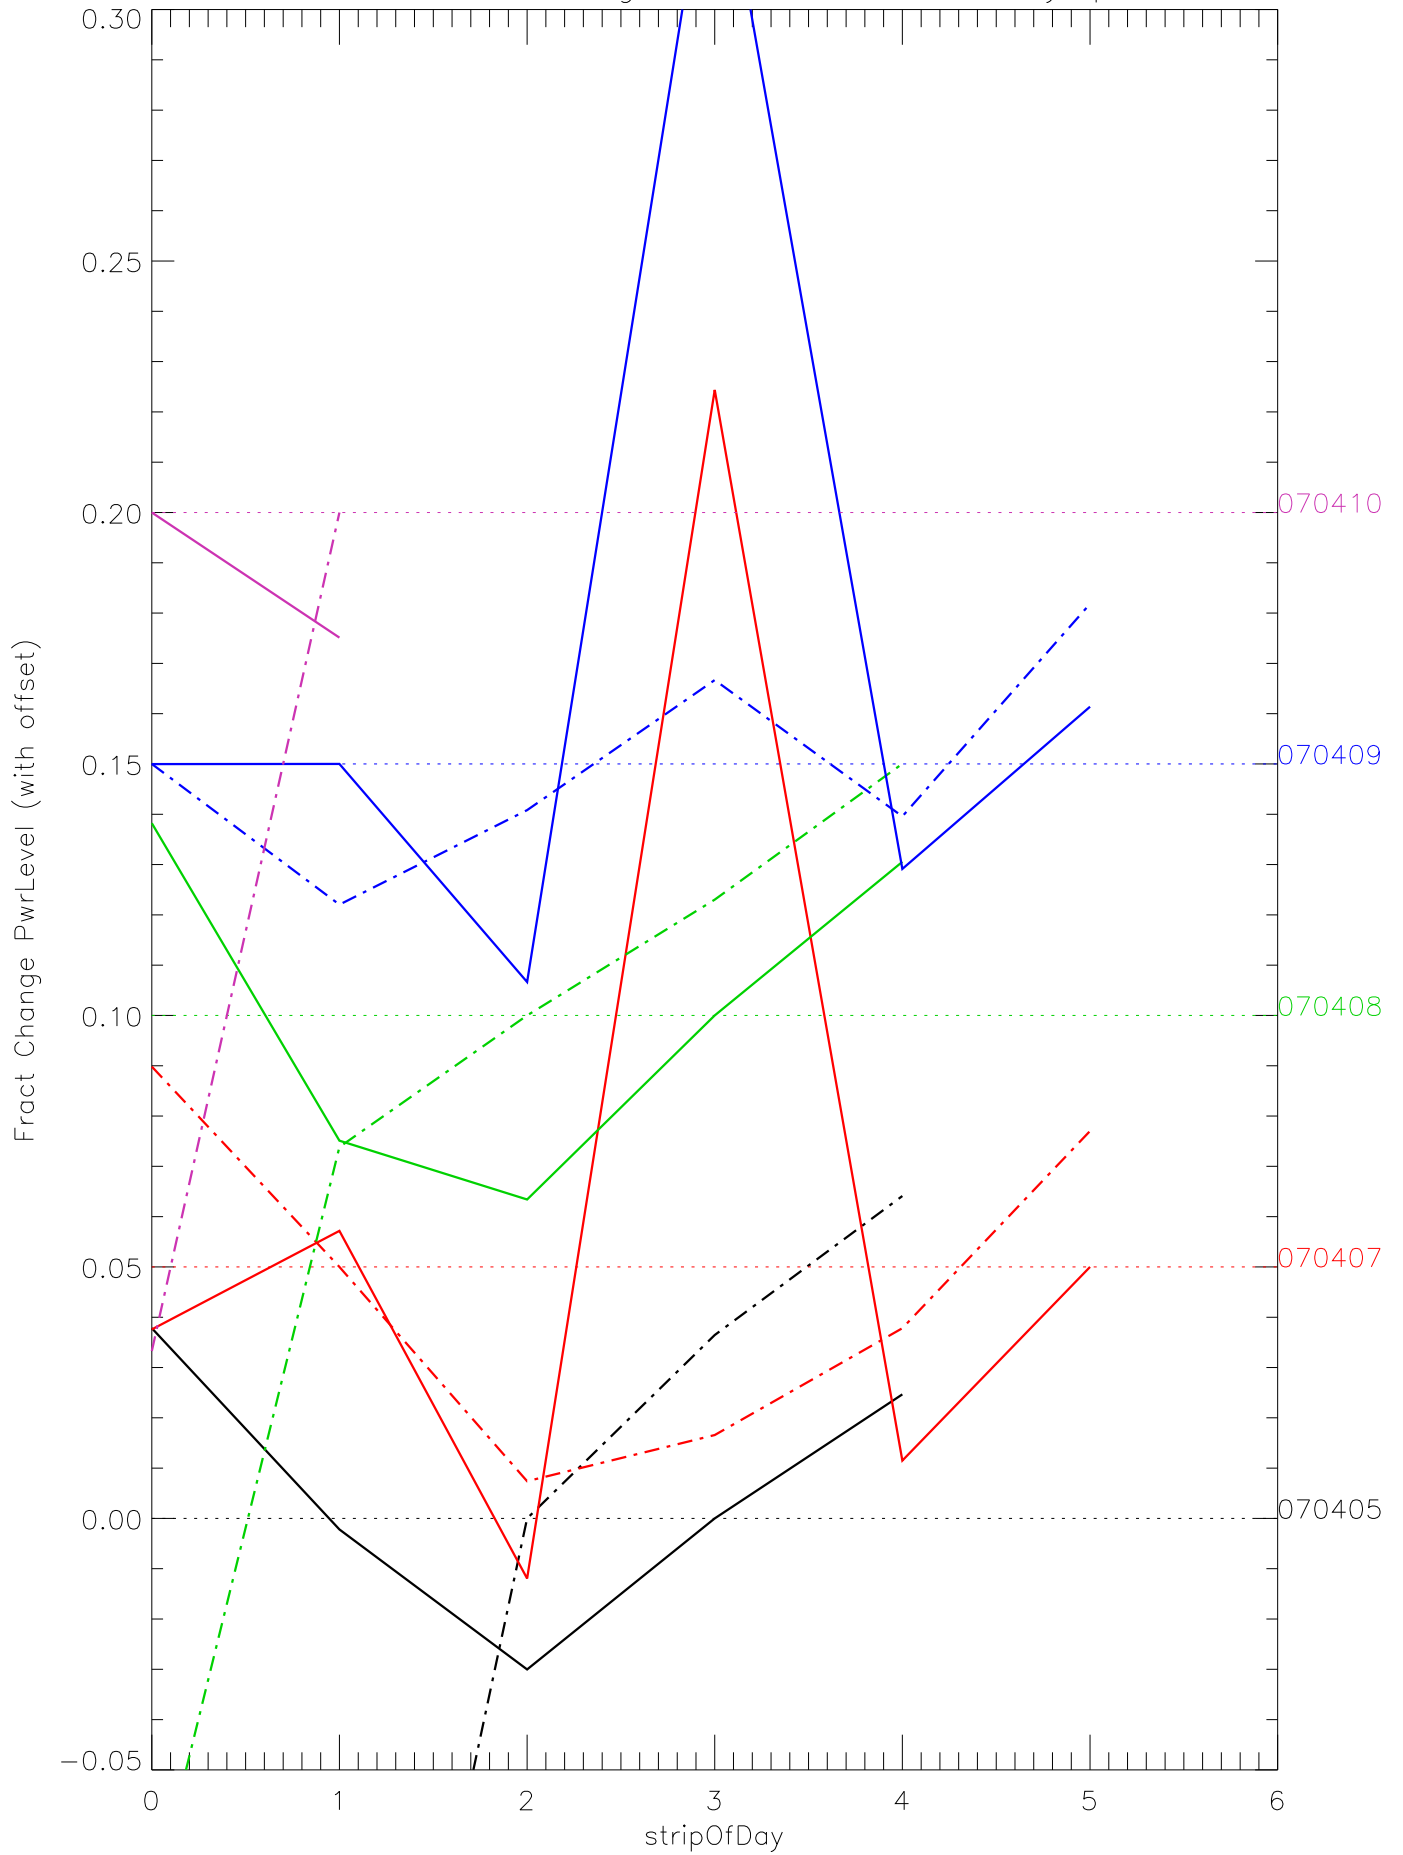

a2048 fractional change PwrLevel for each day. pixel:0

a2048 fractional change PwrLevel for each day. pixel:1

a2048 fractional change PwrLevel for each day. pixel:2

a2048 fractional change PwrLevel for each day. pixel:3

a2048 fractional change PwrLevel for each day. pixel:4

a2048 fractional change PwrLevel for each day. pixel:5

a2048 fractional change PwrLevel for each day. pixel:6