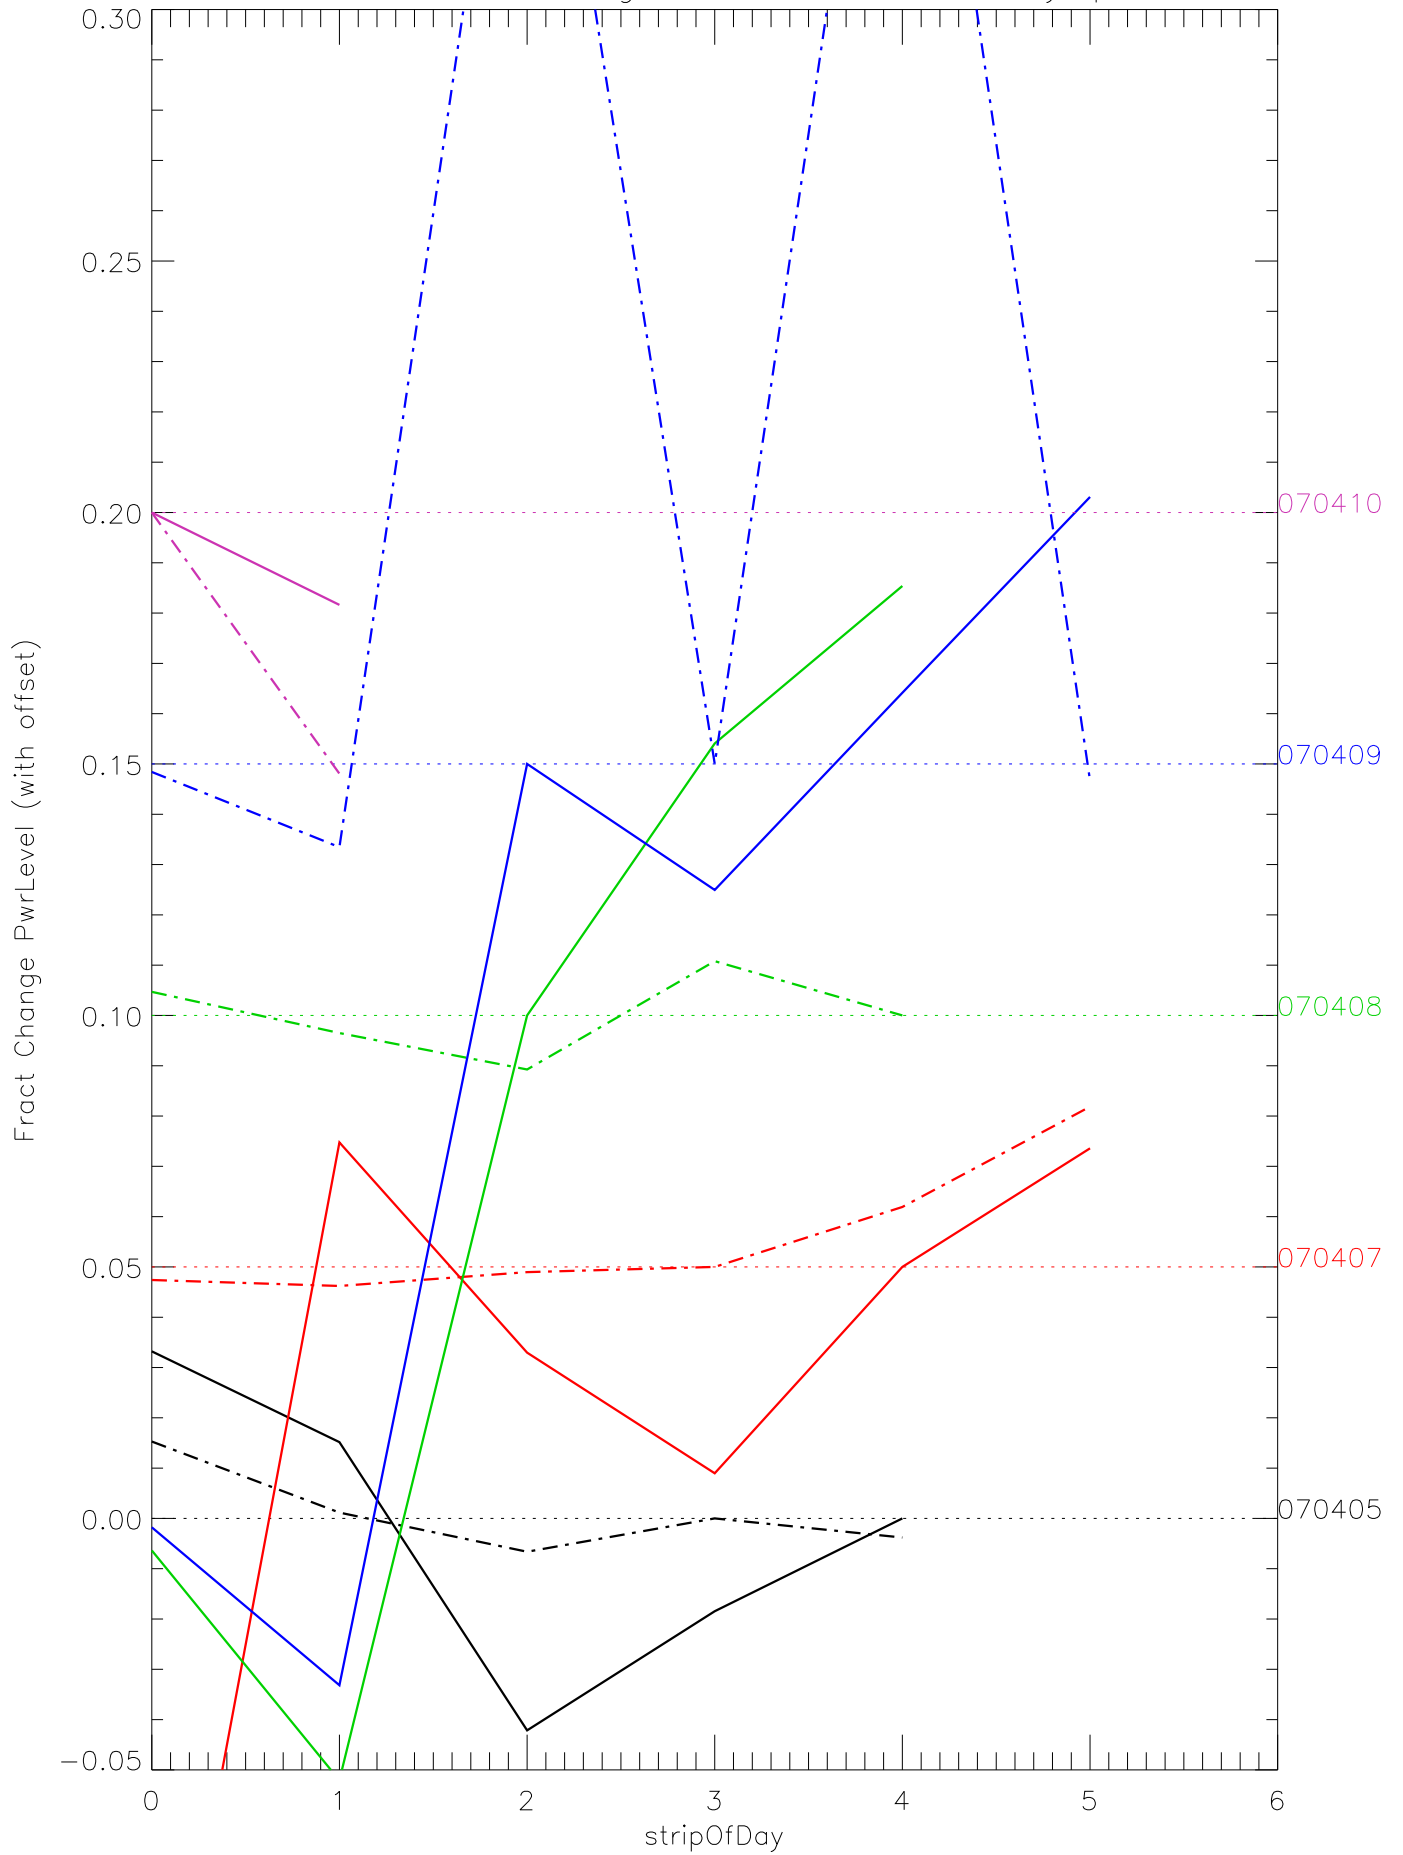

a2048 fractional change PwrLevel for each day. pixel:0

a2048 fractional change PwrLevel for each day. pixel:1

a2048 fractional change PwrLevel for each day. pixel:2

a2048 fractional change PwrLevel for each day. pixel:3

a2048 fractional change PwrLevel for each day. pixel:4

a2048 fractional change PwrLevel for each day. pixel:5

a2048 fractional change PwrLevel for each day. pixel:6