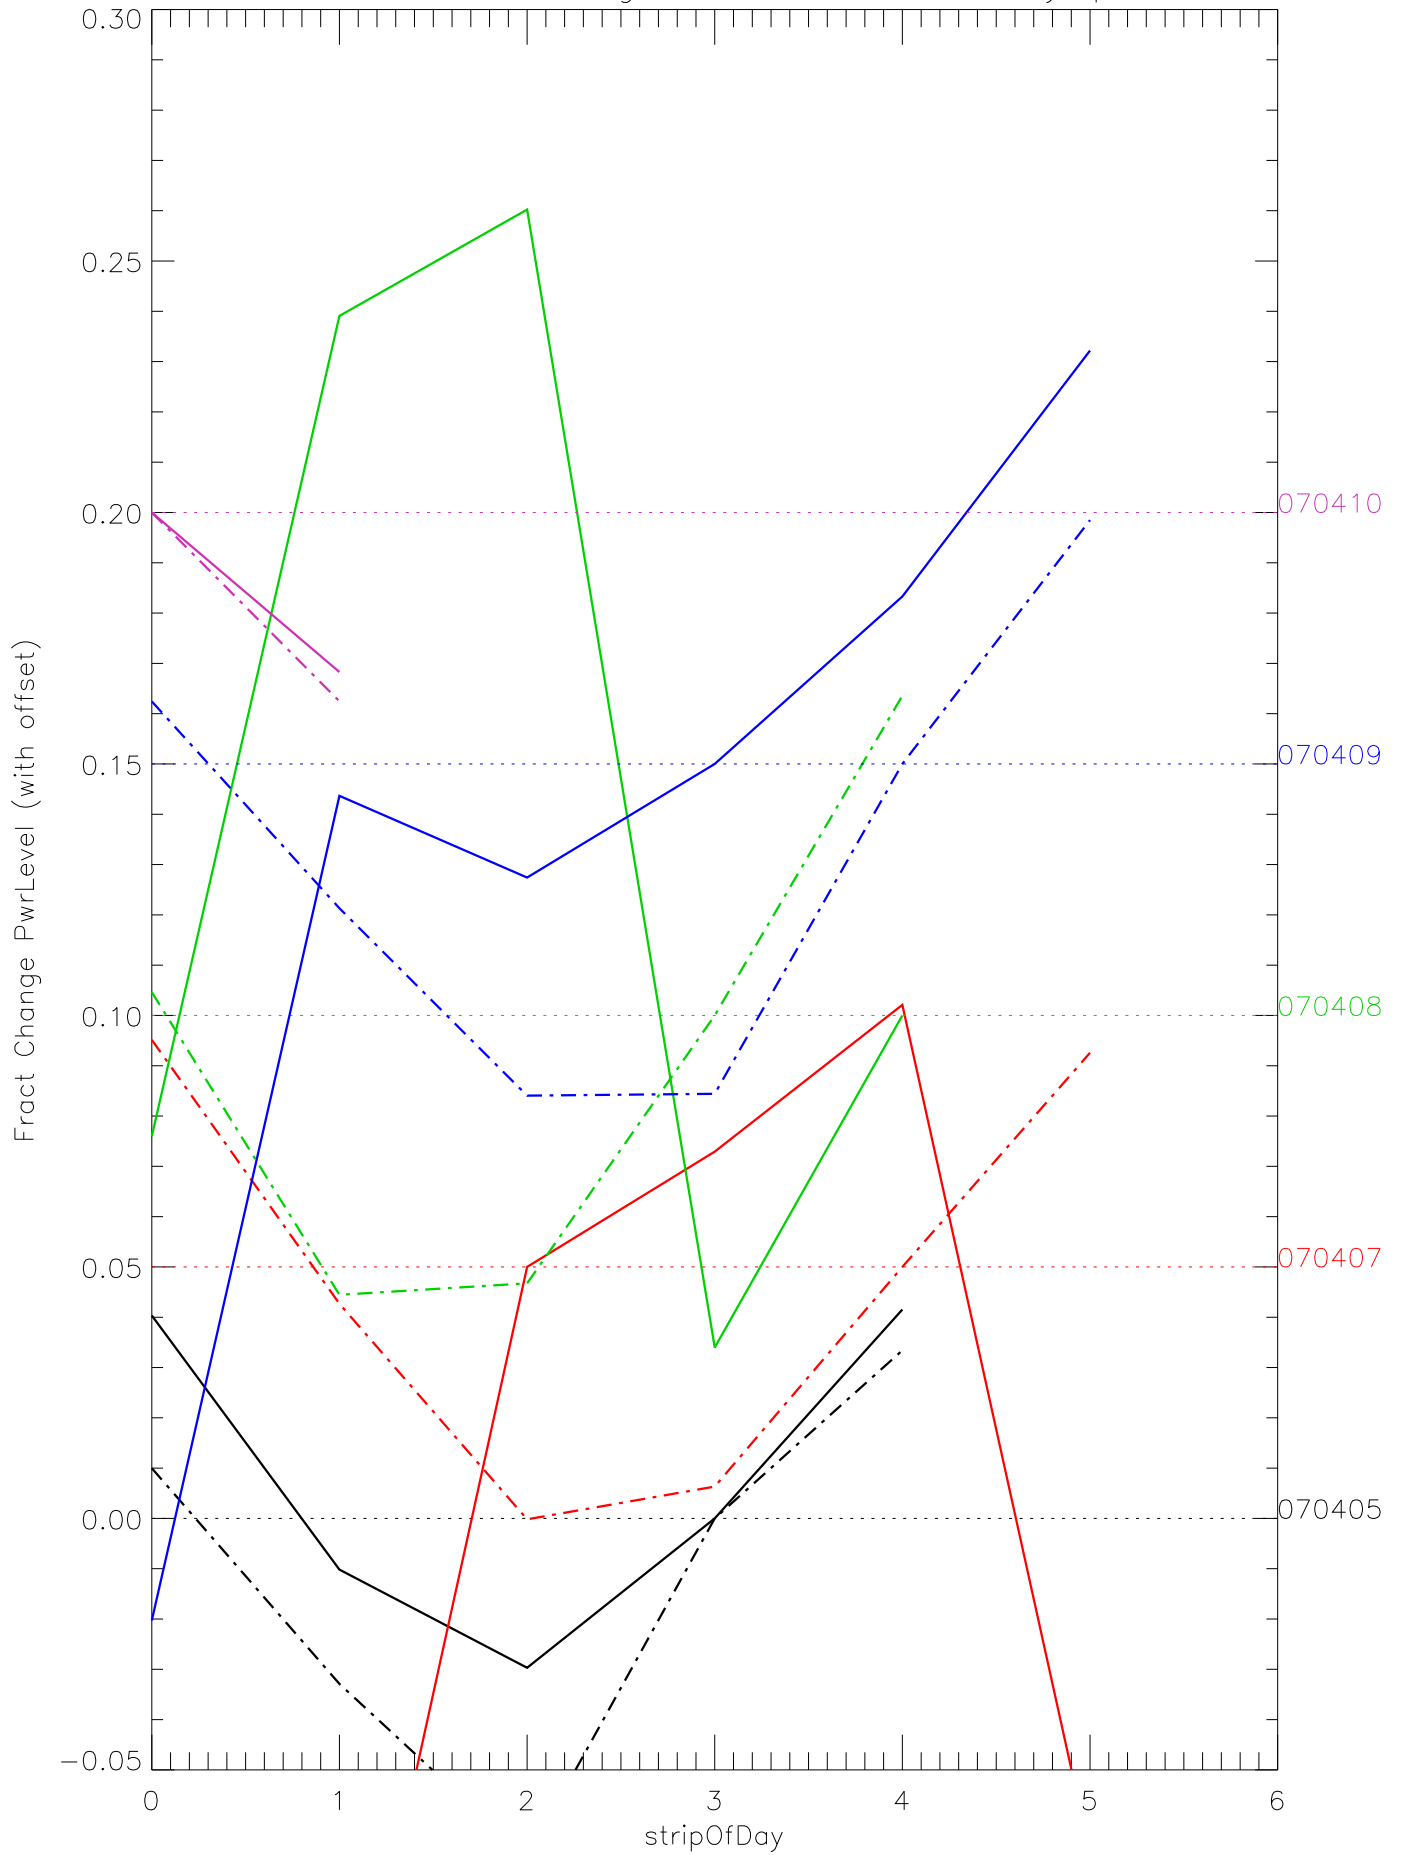

a2048 fractional change PwrLevel for each day. pixel:0

a2048 fractional change PwrLevel for each day. pixel:1

a2048 fractional change PwrLevel for each day. pixel:2

a2048 fractional change PwrLevel for each day. pixel:3

a2048 fractional change PwrLevel for each day. pixel:4

a2048 fractional change PwrLevel for each day. pixel:5

a2048 fractional change PwrLevel for each day. pixel:6