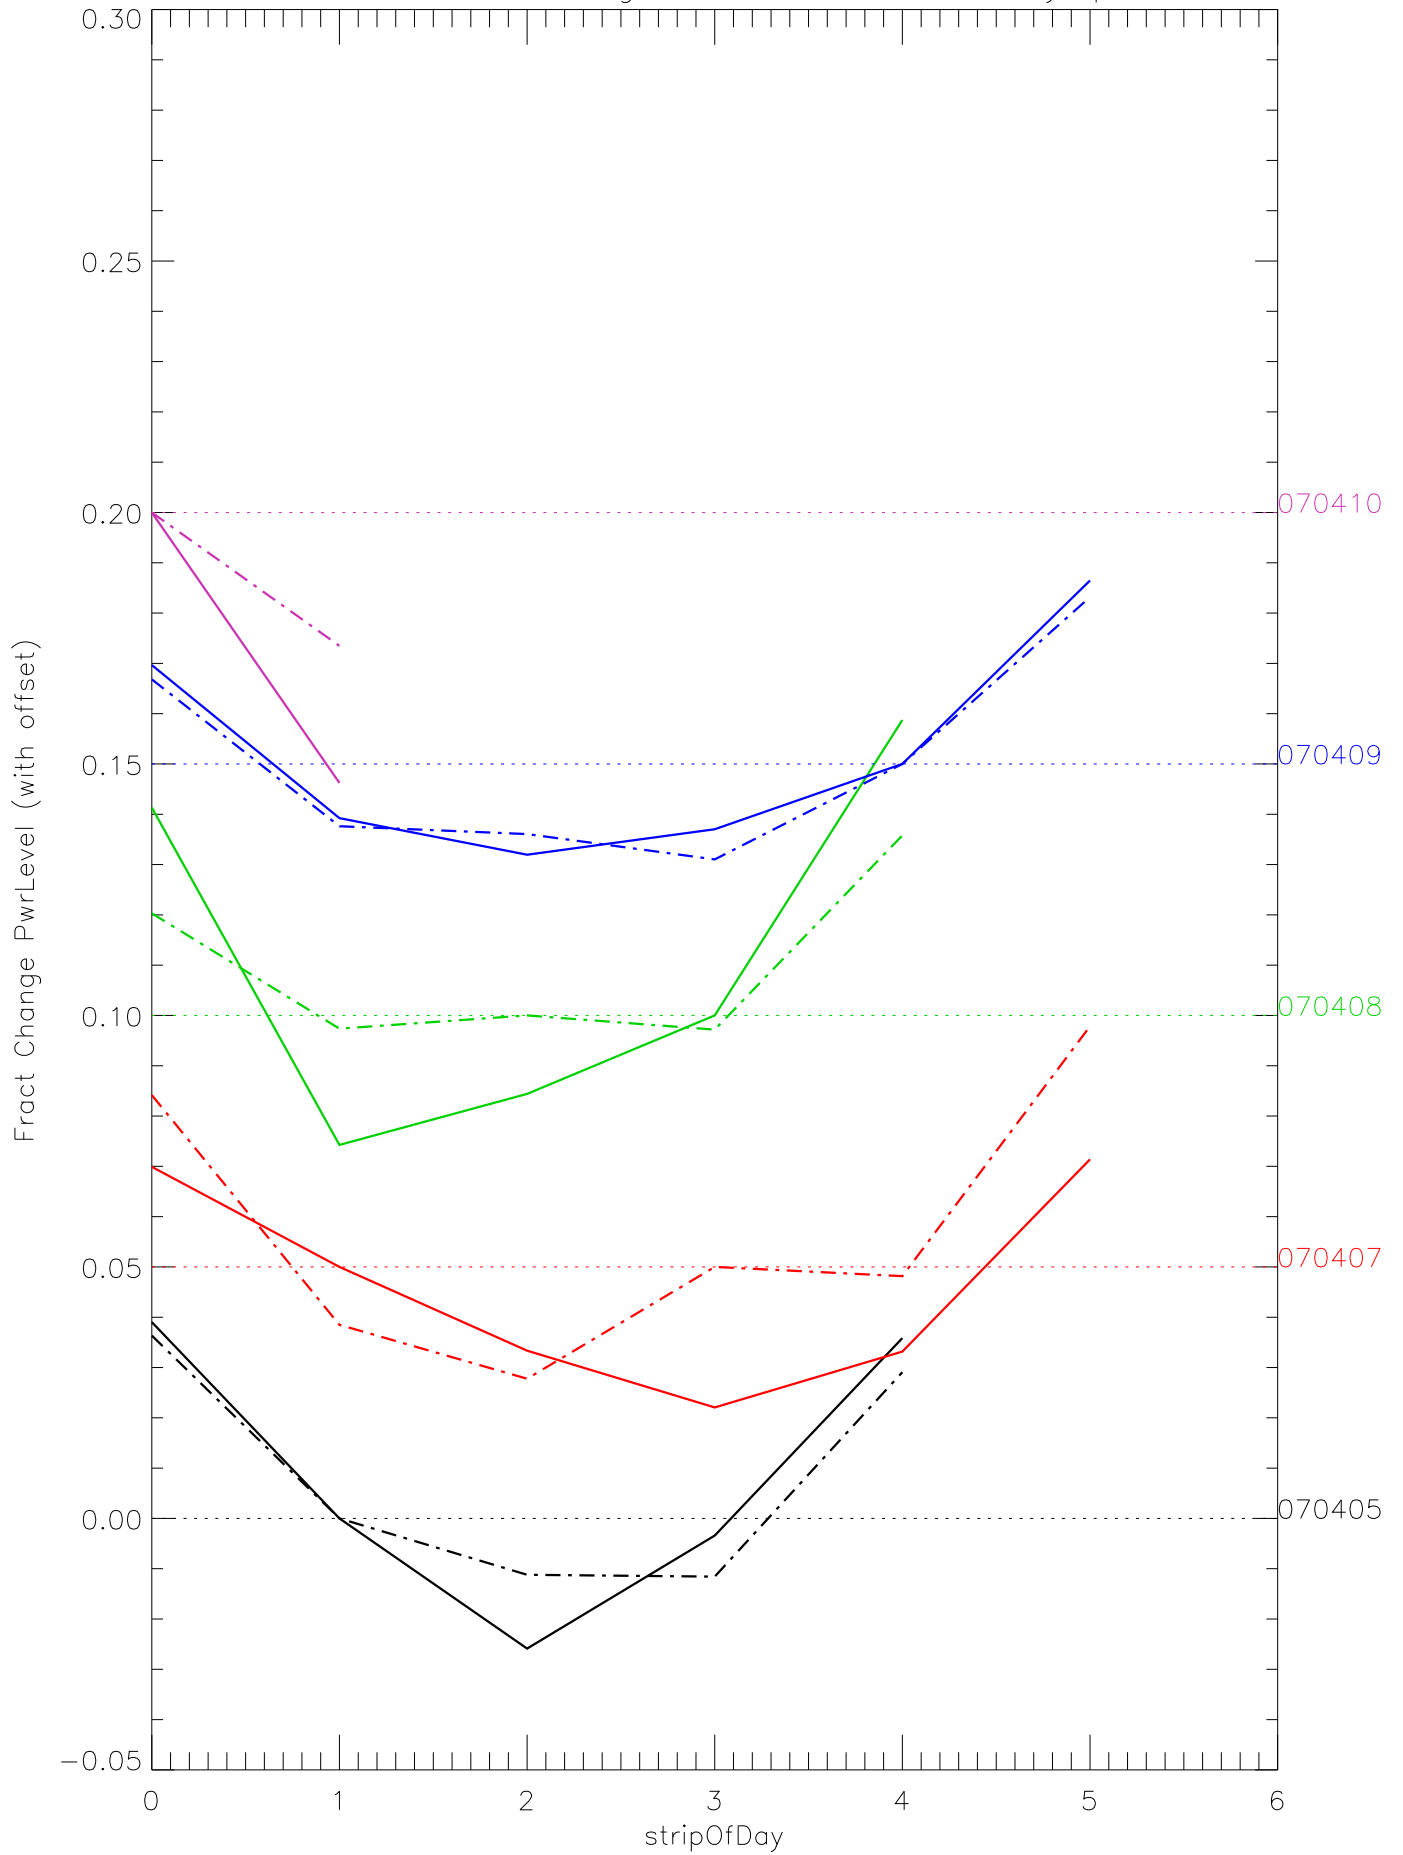

a2048 fractional change PwrLevel for each day. pixel:0

a2048 fractional change PwrLevel for each day. pixel:1

a2048 fractional change PwrLevel for each day. pixel:2

a2048 fractional change PwrLevel for each day. pixel:3

a2048 fractional change PwrLevel for each day. pixel:4

a2048 fractional change PwrLevel for each day. pixel:5

a2048 fractional change PwrLevel for each day. pixel:6