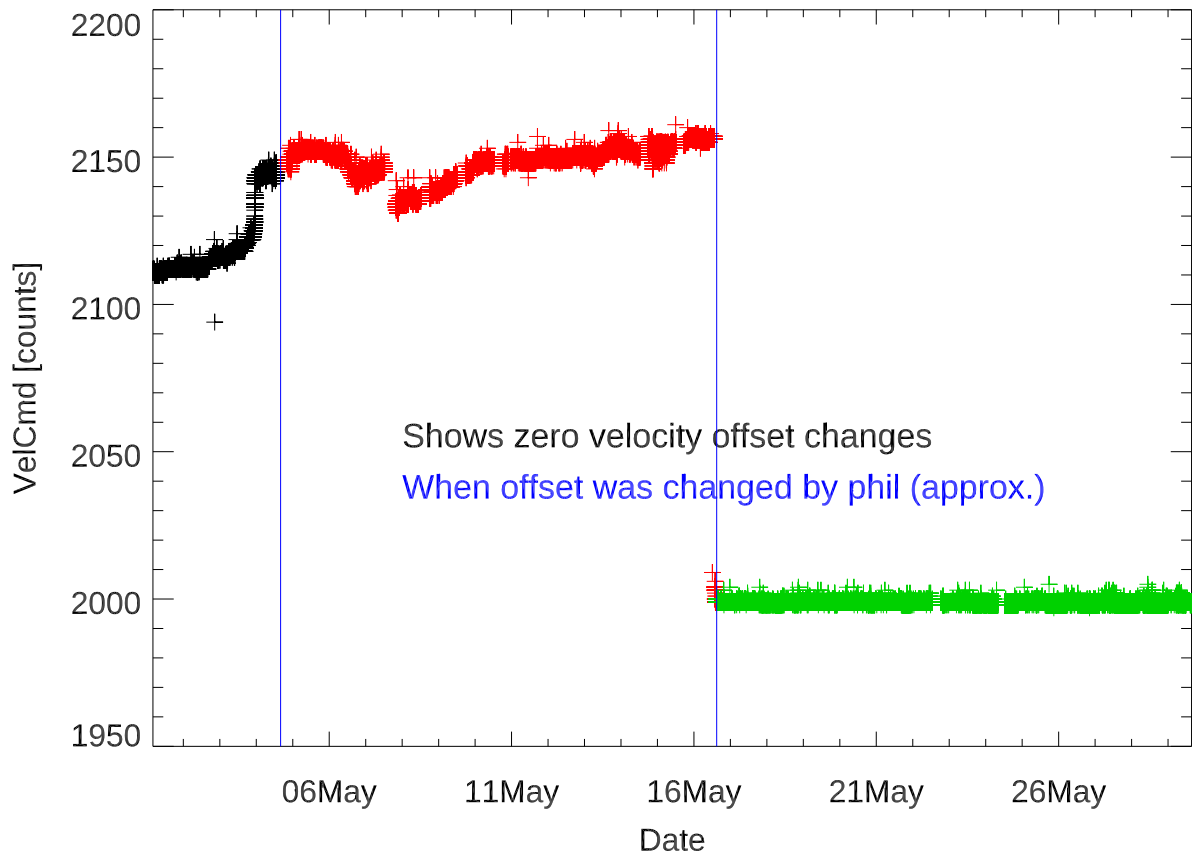

Velocity Command when master Amp speed < 2 counts

Velocity Command vs velFdbck (by epoch)