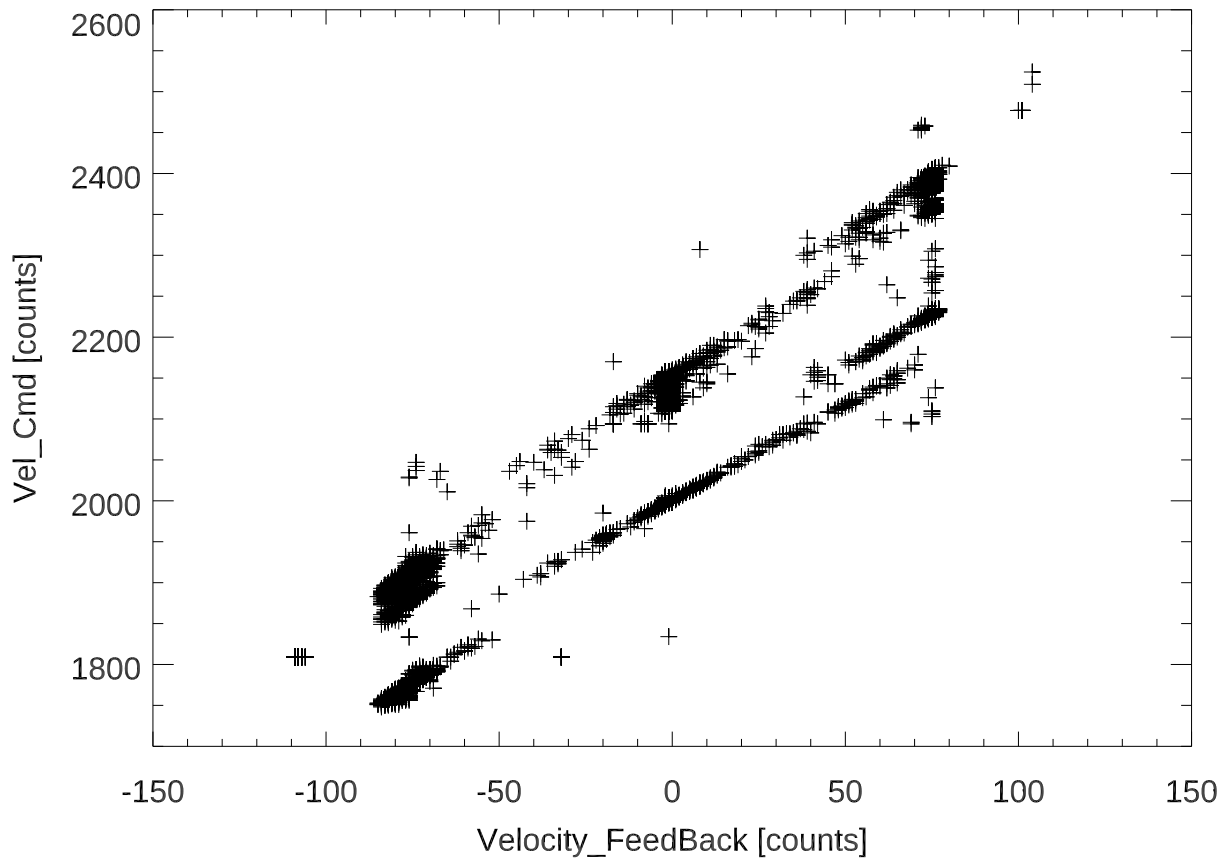

180501 - 180529 turret data. Velocity\_feedback Versus Velocity\_Command

Master\_Amp\_Speed Versus Velocity\_Command