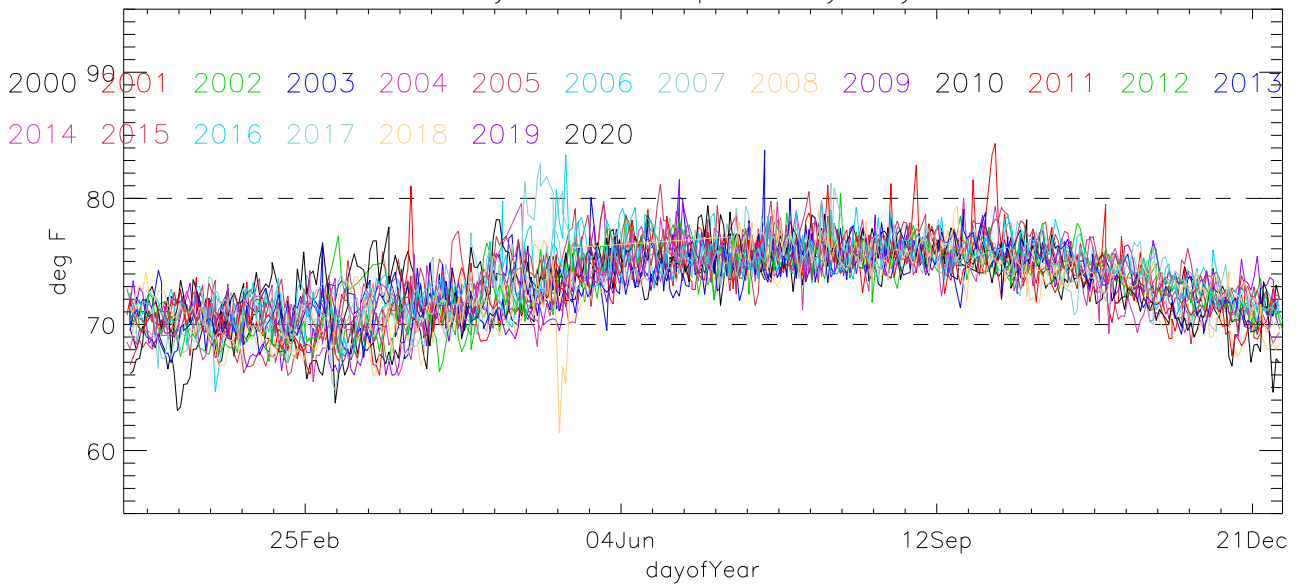

Daily platform temp versus date

Daily Median temps vs day of year

Daily Max,Min temps vs day of year