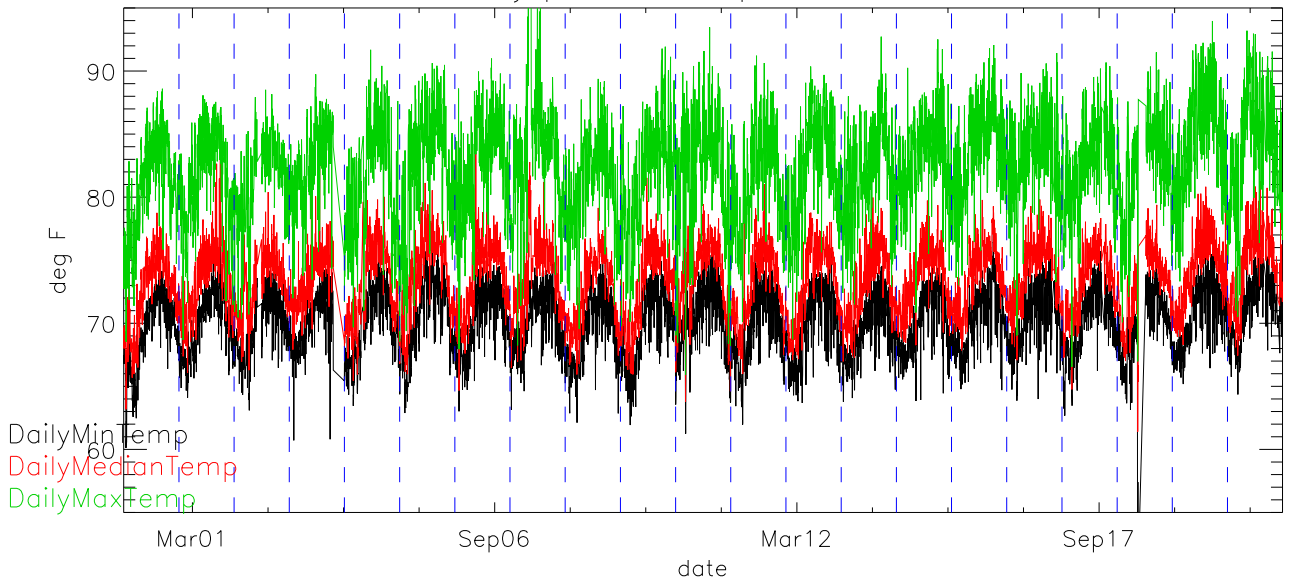

Daily platform temp versus date

Daily Median temps vs day of year

Daily Max,Min temps vs day of year