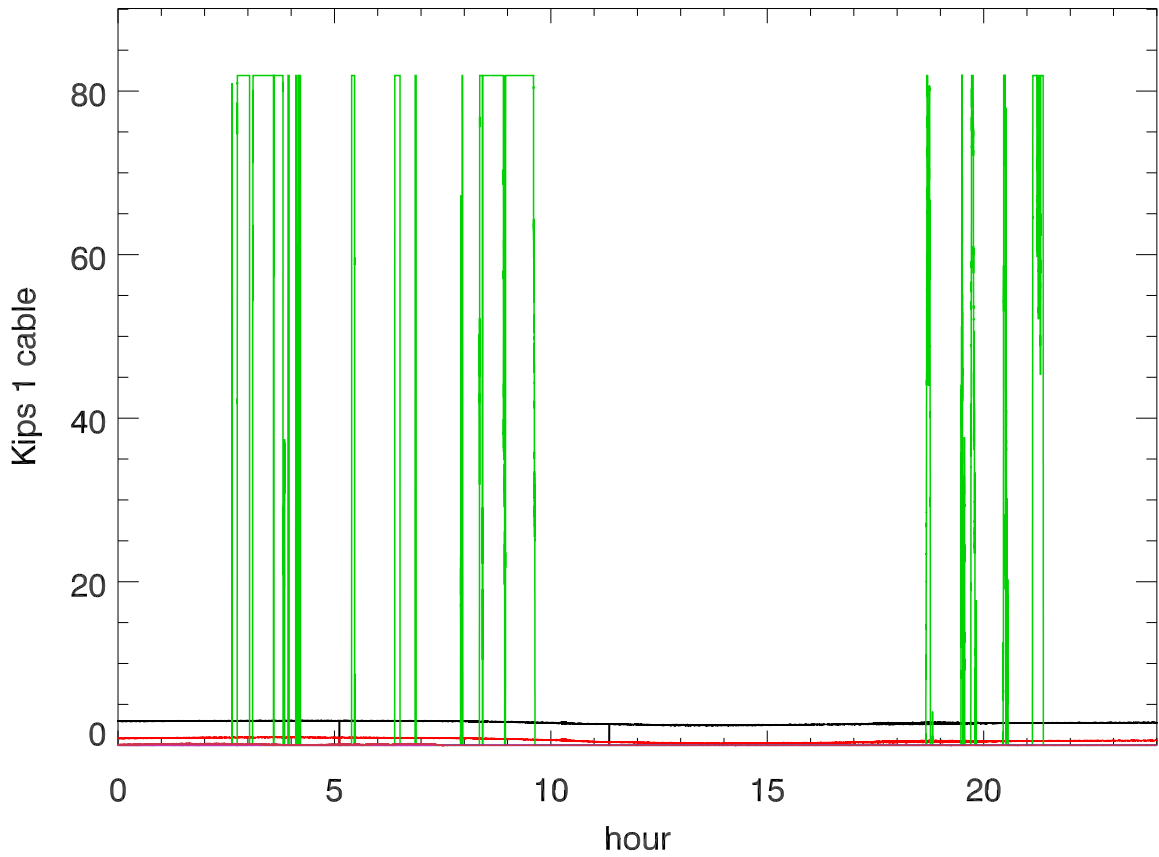

201128 Td pos vs hour (page 1)

201128 Td kips/cable vs hour (page 1)

201128 Td4 device status (page 2)

201128 Td4 Little Star digital input (page 3)

201128 Td4 UIO digital 1 and 2 (page 4)

201128 Td4 Little star Digital out (page 5)