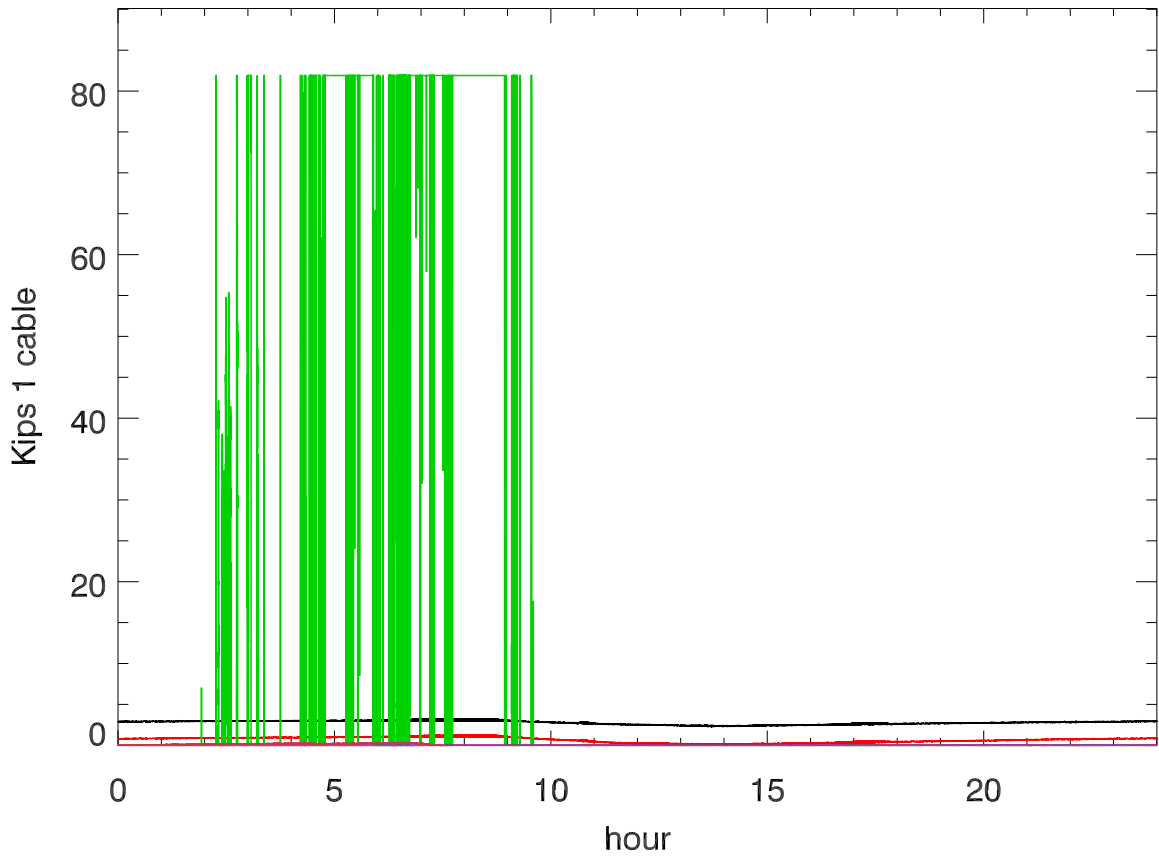

201130 Td pos vs hour (page 1)

201130 Td kips/cable vs hour (page 1)

201130 Td12 device status (page 2)

201130 Td12 Little Star digital input (page 3)

201130 Td12 UIO digital 1 and 2 (page 4)

201130 Td12 Little star Digital out (page 5)

201130 Td12 Drive and Fault Status (page 6)

201130 Motor torques page 7