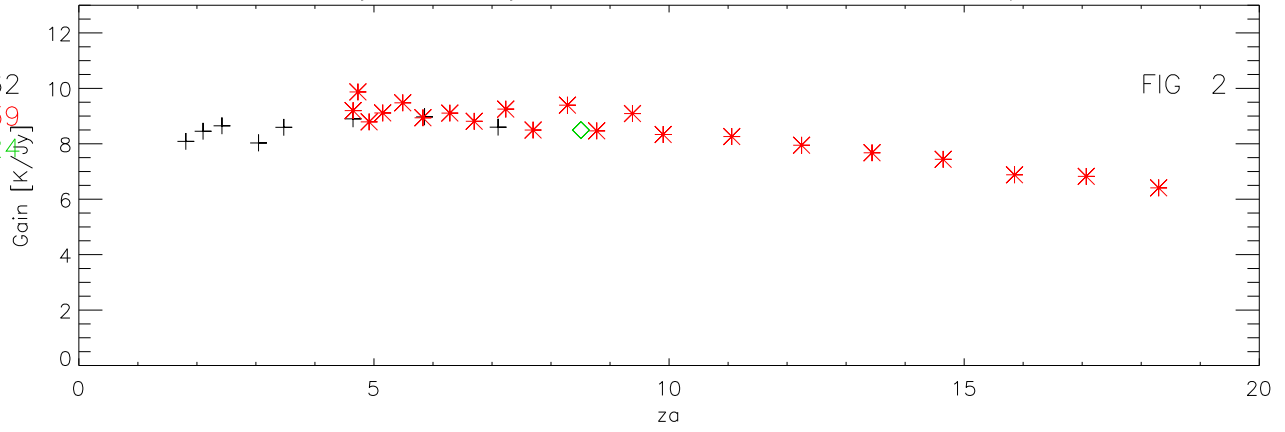

01jul19 to 31jul19 all freq 120 pnts. Gain K/Jy

+ B0316+162
* B1535+130
◇ B1638+124

FIG 1

01jul19 to 31jul19 2212 Mhz 30 pnts. Gain K/Jy

FIG 2

+ B0316+162
* B1535+139
◇ B1638+124

01jul19 to 31jul19 2380 Mhz 30 pnts. Gain K/Jy