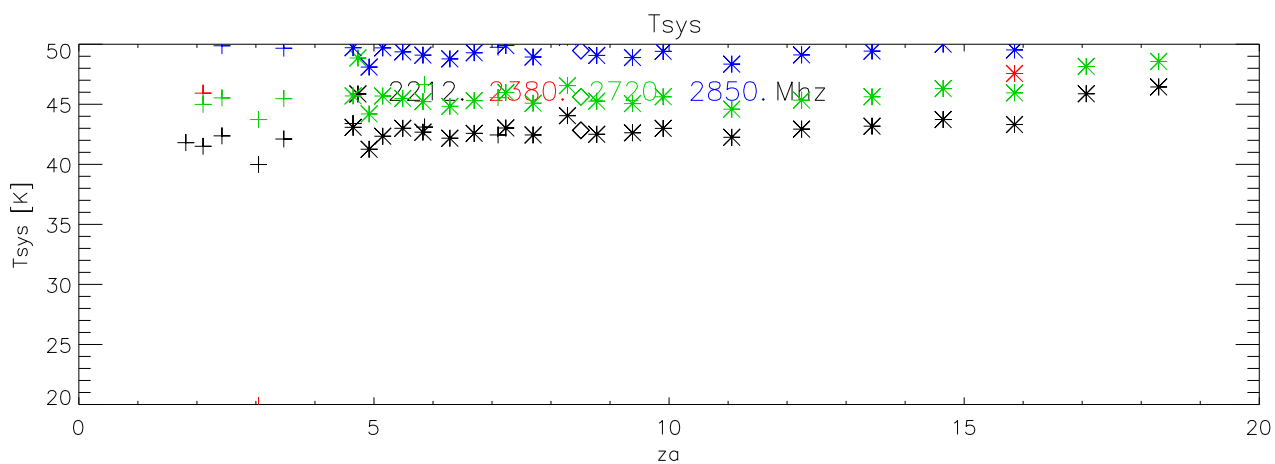

01jul19 to 31jul19 all freq 120 pnts. Gain K/Jy

+ B0316+162
* B1535+130
◇ B1638+124

FIG 1

01jul19 to 31jul19 2212 Mhz 30 pnts. Gain K/Jy

FIG 2

+ B0316+162
* B1535+139
◇ B1638+124

01jul19 to 31jul19 2380 Mhz 30 pnts. Gain K/Jy