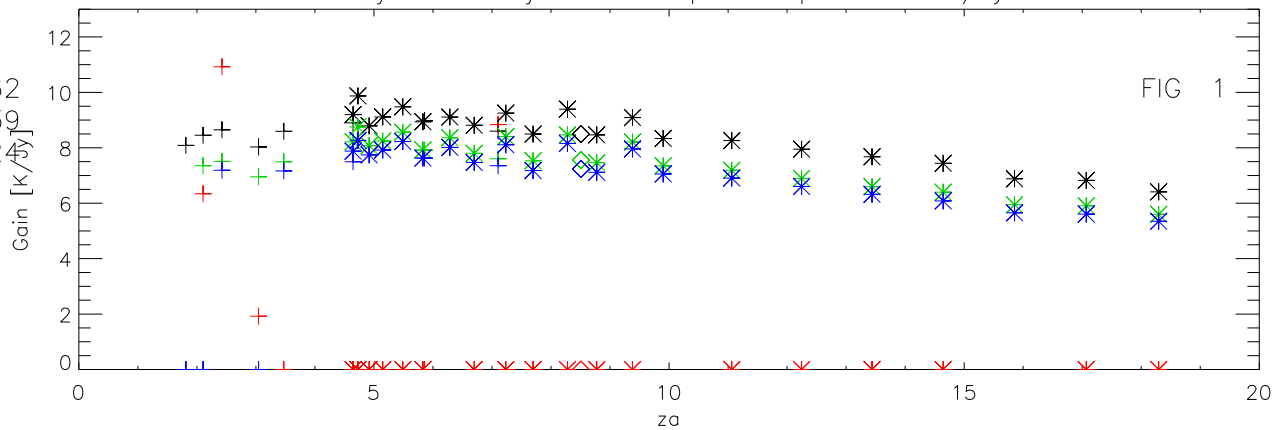

01jul19 to 31jul19 all freq 120 pnts. Gain K/Jy

+ B0316+162
* B1535+130
◇ B1638+124

FIG 1

01jul19 to 31jul19 2212 Mhz 30 pnts. Gain K/Jy

FIG 2

+ B0316+162
* B1535+139
◇ B1638+124

01jul19 to 31jul19 2380 Mhz 30 pnts. Gain K/Jy