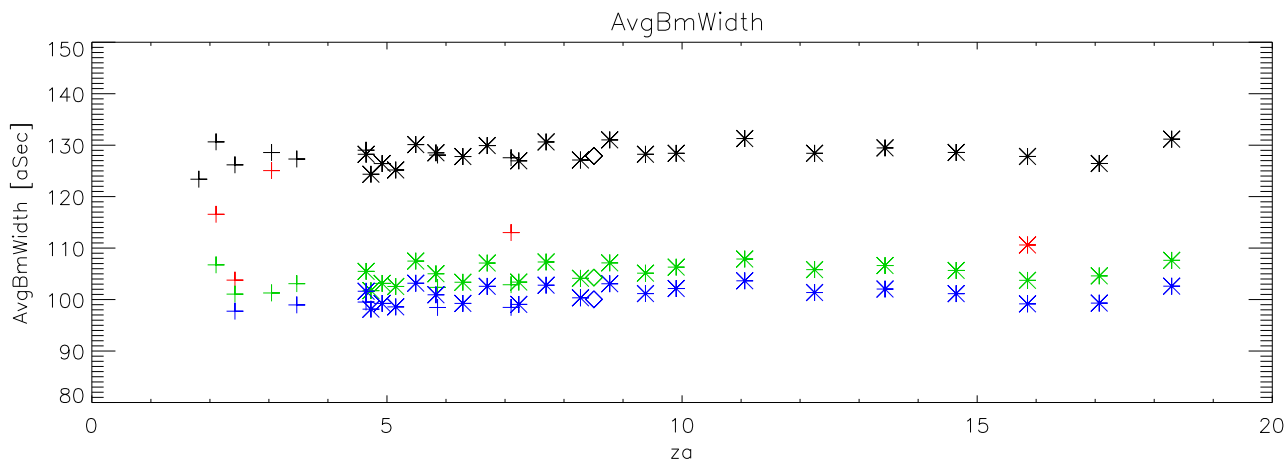

01jul19 to 31jul19 all freq 120 pnts. Gain K/Jy

+ B0316+162
* B1535+130
◇ B1638+124

FIG 1

01jul19 to 31jul19 2212 Mhz 30 pnts. Gain K/Jy

FIG 2

+ B0316+162
* B1535+139
◇ B1638+124

01jul19 to 31jul19 2380 Mhz 30 pnts. Gain K/Jy