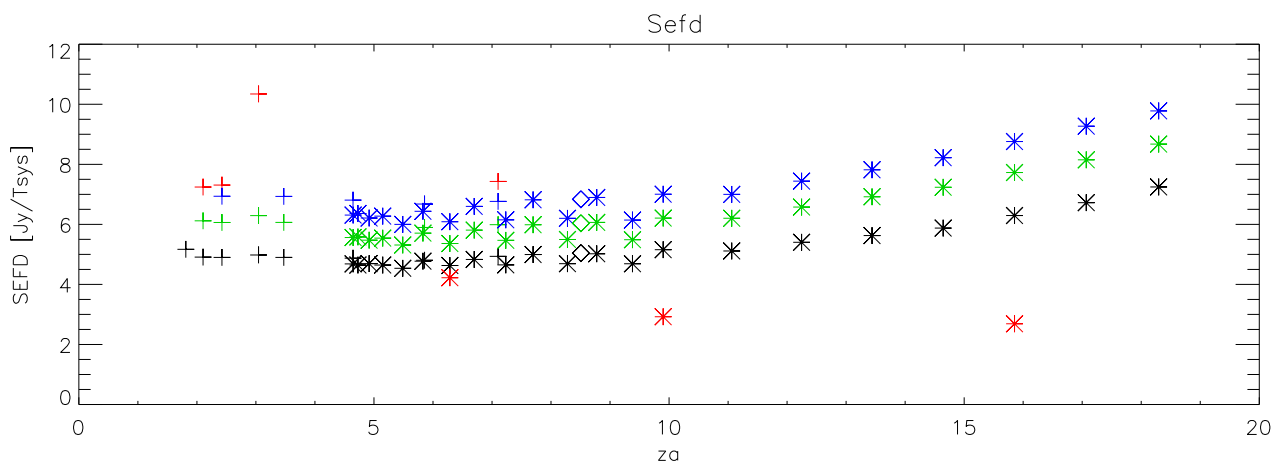

01jul19 to 31jul19 all freq 120 pnts. Gain K/Jy

+ B0316+162
* B1535+130
◇ B1638+124

FIG 1

01jul19 to 31jul19 2212 Mhz 30 pnts. Gain K/Jy

FIG 2

+ B0316+162
* B1535+139
◇ B1638+124

01jul19 to 31jul19 2380 Mhz 30 pnts. Gain K/Jy