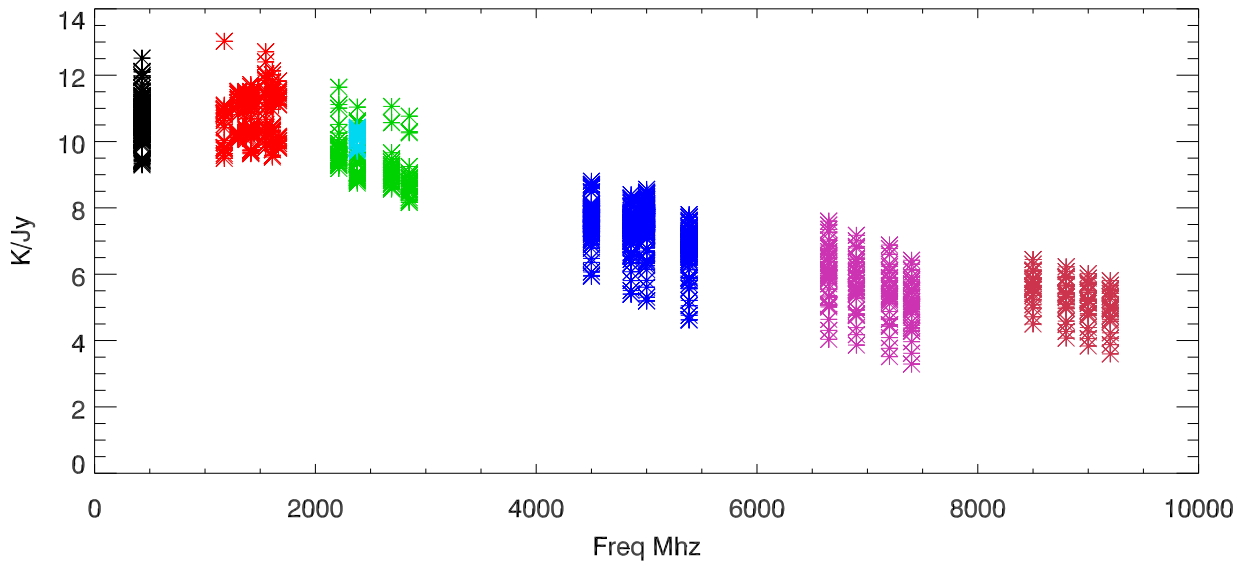

aug13-jan14 Gain lband to xband rcvrs. za=(5-14)deg

Tsys

SEFD

aug13-jan14 median gain vs freq. With ruzeCurves. za-(5-14)