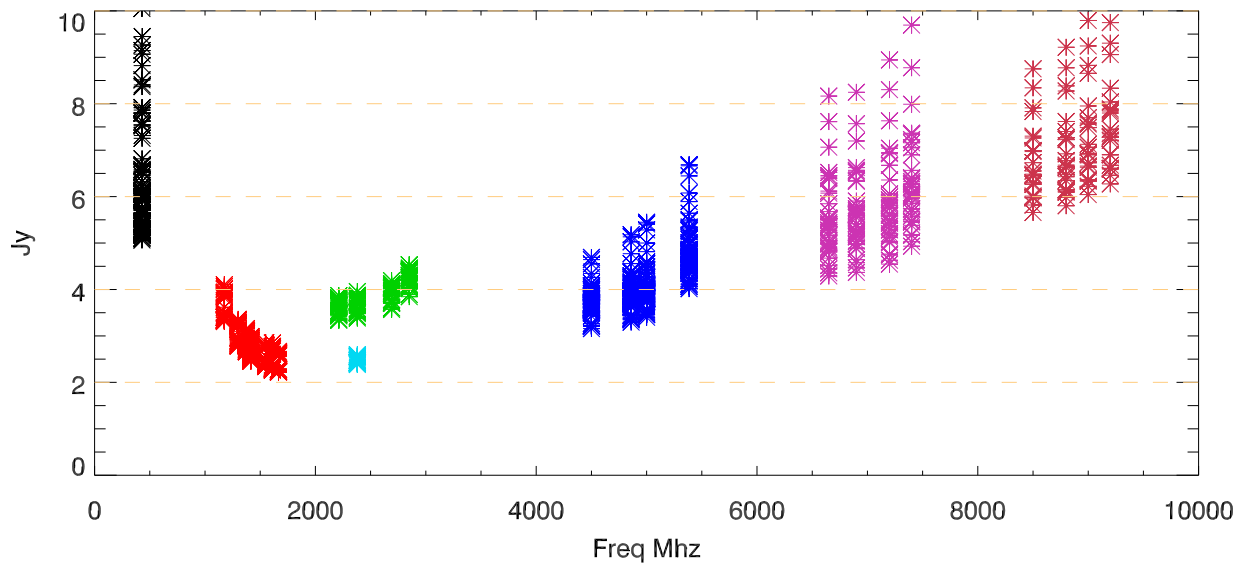

aug13-jan14 Gain lband to xband rcvrs. za=(5-14)deg

Tsys

SEFD

aug13-jan14 median gain vs freq. With ruzeCurves. za-(5-14)