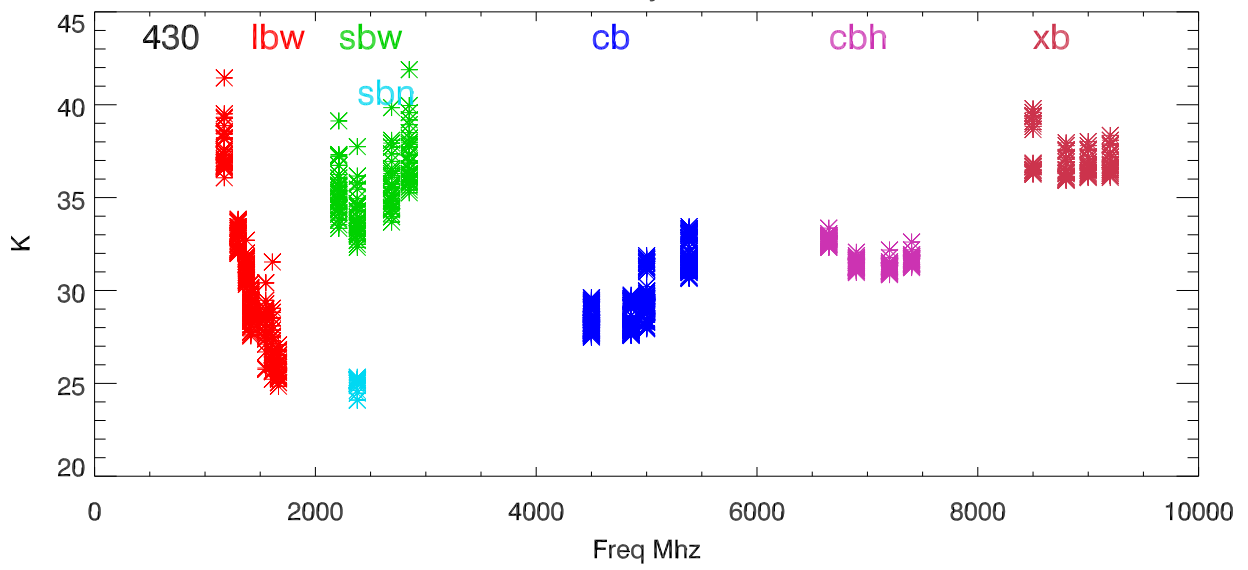

aug13-jan14 Gain lband to xband rcvrs. za=(5-14)deg

Tsys

SEFD

aug13-jan14 median gain vs freq. With ruzeCurves. za-(5-14)