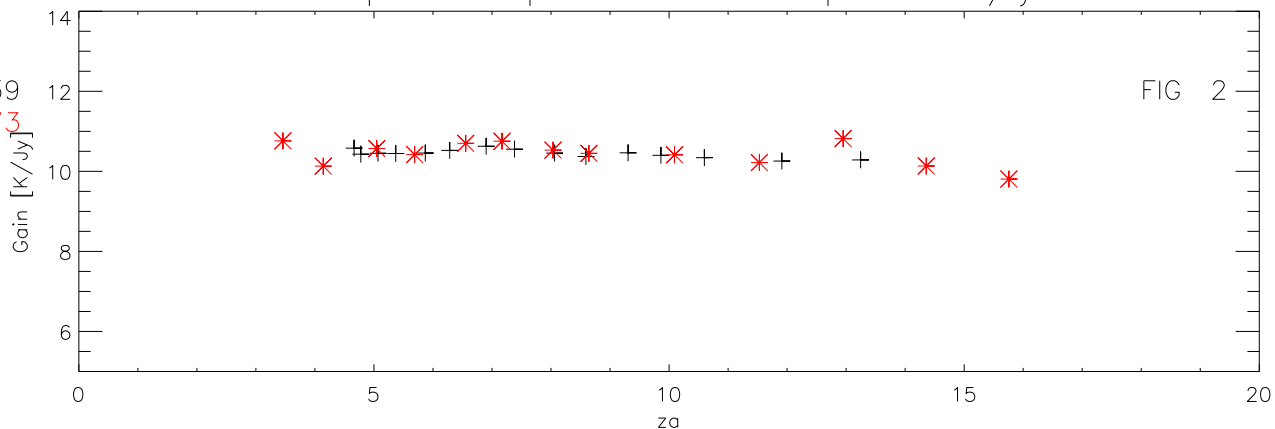

01apr18 to 30apr18 429 Mhz 30 pnts. Gain K/Jy

FIG 2

+ B1535+139
* B1641+173

01apr18 to 30apr18 431 Mhz 30 pnts. Gain K/Jy

FIG 3

+B1535+139
*B1641+173