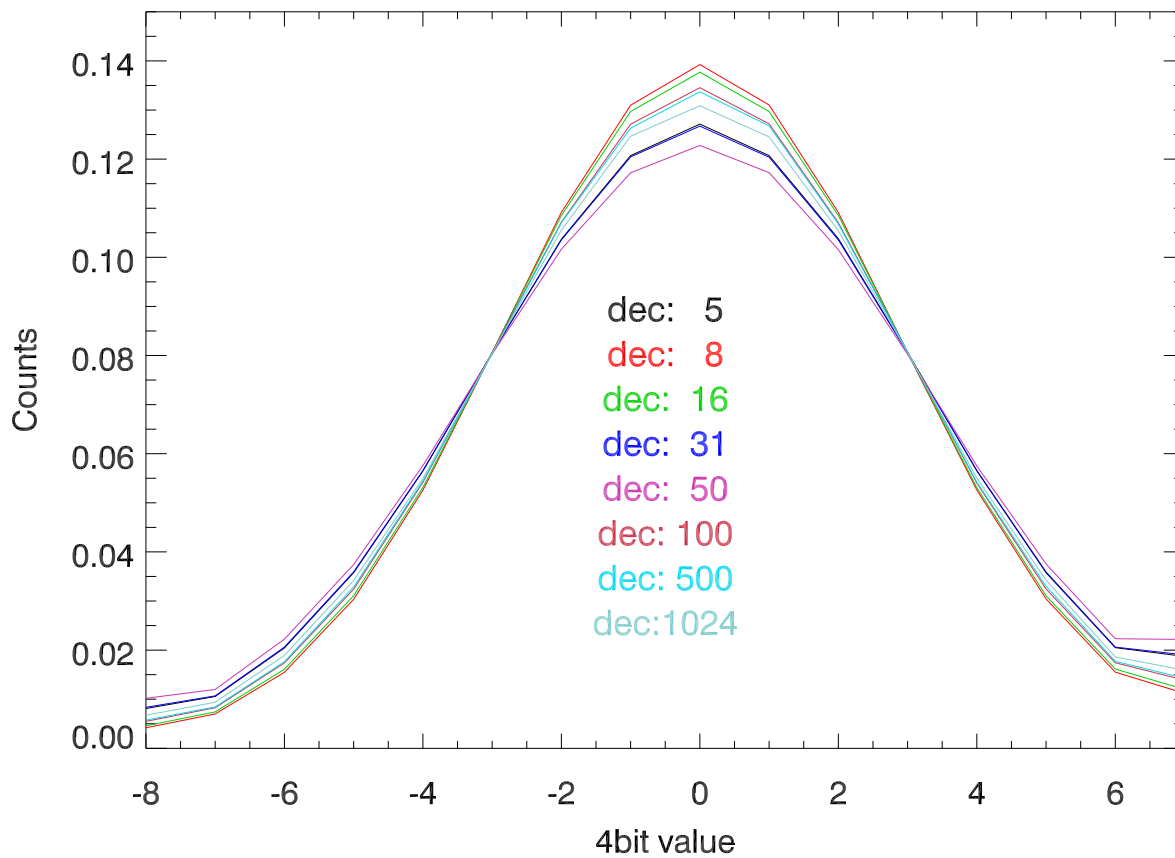

histogram of 4bit data

Average 4bit spectra. bandwidth: 32.000 Mhz

Average 4bit spectra. bandwidth: 20.000 Mhz

Average 4bit spectra. bandwidth: 10.000 Mhz

Average 4bit spectra. bandwidth: 5.161 Mhz

Average 4bit spectra. bandwidth: 3.200 Mhz

Average 4bit spectra. bandwidth: 1.600 Mhz

Average 4bit spectra. bandwidth: 0.320 Mhz

Average 4bit spectra. bandwidth: 0.156 Mhz