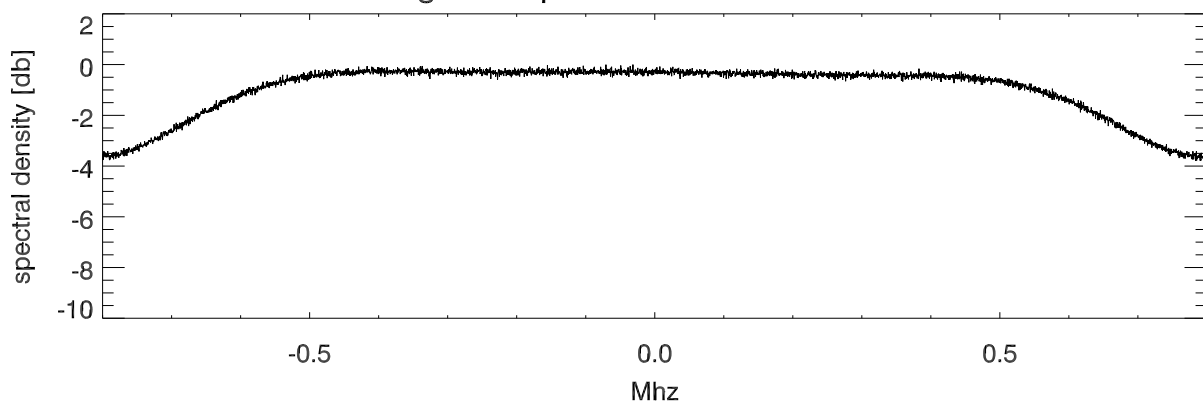

histogram of 4bit data

Average 4bit spectra. bandwidth: 32.000 Mhz

Average 4bit spectra. bandwidth: 20.000 Mhz

Average 4bit spectra. bandwidth: 10.000 Mhz

Average 4bit spectra. bandwidth: 5.161 Mhz

Average 4bit spectra. bandwidth: 3.200 Mhz

Average 4bit spectra. bandwidth: 1.600 Mhz

Average 4bit spectra. bandwidth: 0.320 Mhz

Average 4bit spectra. bandwidth: 0.156 Mhz