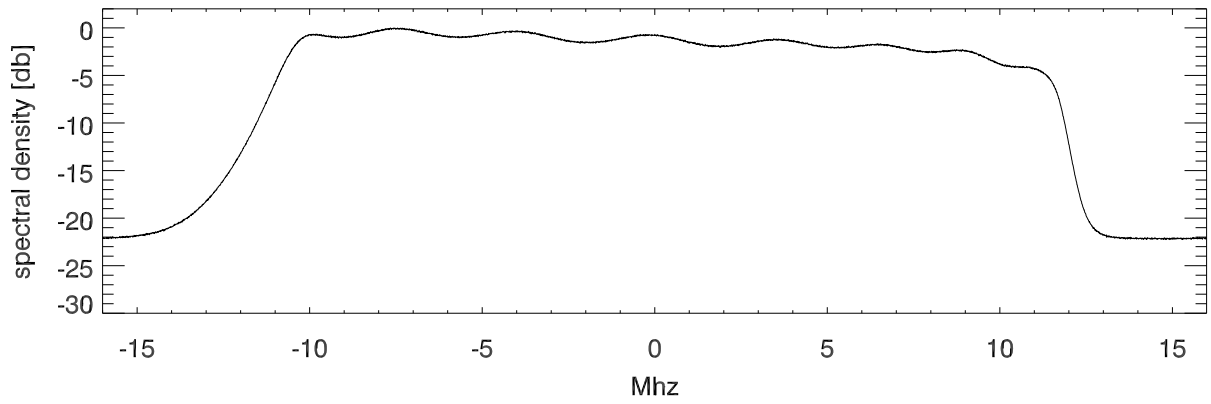

histogram of 4bit data

Average 4bit spectra. bandwidth: 32.000 Mhz

Average 4bit spectra. bandwidth: 20.000 Mhz

Average 4bit spectra. bandwidth: 10.000 Mhz

Average 4bit spectra. bandwidth: 5.161 Mhz

Average 4bit spectra. bandwidth: 3.200 Mhz

Average 4bit spectra. bandwidth: 1.600 Mhz

Average 4bit spectra. bandwidth: 0.320 Mhz

Average 4bit spectra. bandwidth: 0.156 Mhz