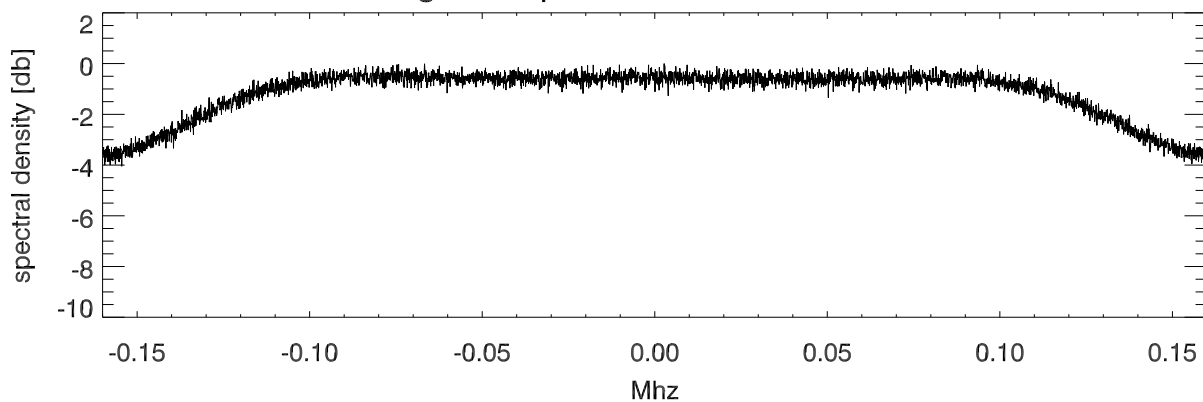

histogram of 4bit data

Average 4bit spectra. bandwidth: 32.000 Mhz

Average 4bit spectra. bandwidth: 20.000 Mhz

Average 4bit spectra. bandwidth: 10.000 Mhz

Average 4bit spectra. bandwidth: 5.161 Mhz

Average 4bit spectra. bandwidth: 3.200 Mhz

Average 4bit spectra. bandwidth: 1.600 Mhz

Average 4bit spectra. bandwidth: 0.320 Mhz

Average 4bit spectra. bandwidth: 0.156 Mhz