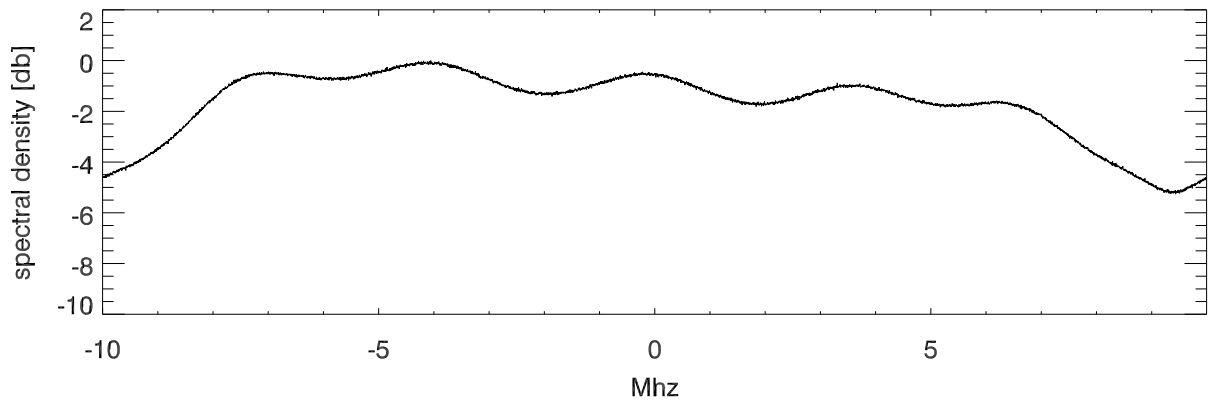

histogram of 4bit data

Average 4bit spectra. bandwidth: 32.000 Mhz

Average 4bit spectra. bandwidth: 20.000 Mhz

Average 4bit spectra. bandwidth: 10.000 Mhz

Average 4bit spectra. bandwidth: 5.161 Mhz

Average 4bit spectra. bandwidth: 3.200 Mhz

Average 4bit spectra. bandwidth: 1.600 Mhz

Average 4bit spectra. bandwidth: 0.320 Mhz

Average 4bit spectra. bandwidth: 0.156 Mhz