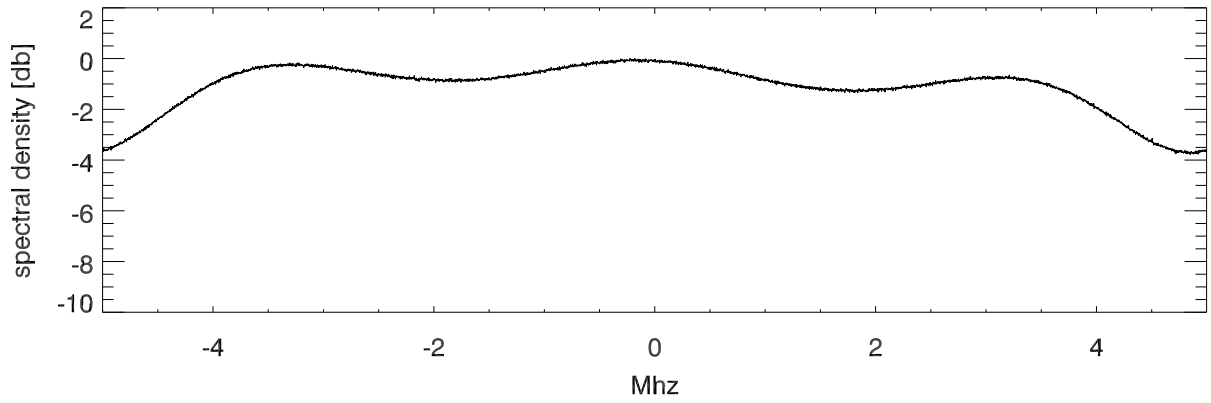

histogram of 4bit data

Average 4bit spectra. bandwidth: 32.000 Mhz

Average 4bit spectra. bandwidth: 20.000 Mhz

Average 4bit spectra. bandwidth: 10.000 Mhz

Average 4bit spectra. bandwidth: 5.161 Mhz

Average 4bit spectra. bandwidth: 3.200 Mhz

Average 4bit spectra. bandwidth: 1.600 Mhz

Average 4bit spectra. bandwidth: 0.320 Mhz

Average 4bit spectra. bandwidth: 0.156 Mhz