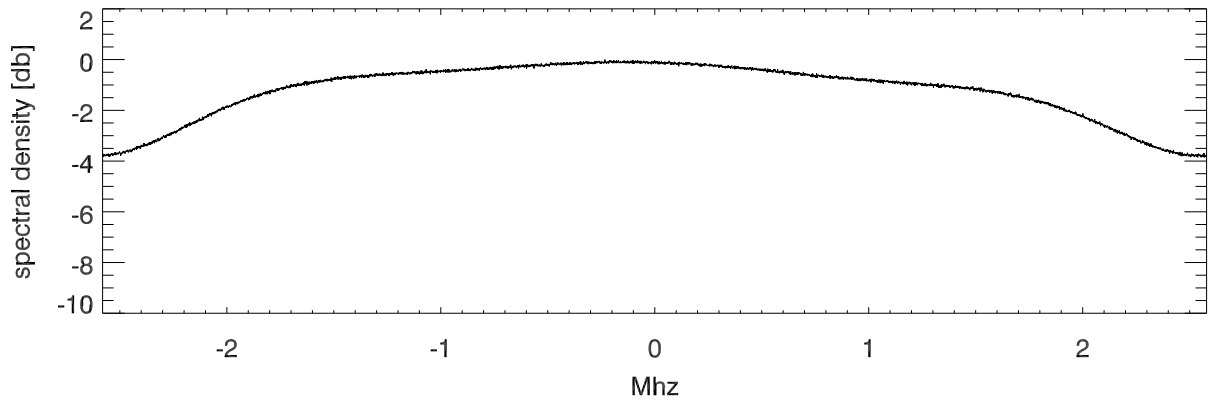

histogram of 4bit data

Average 4bit spectra. bandwidth: 32.000 Mhz

Average 4bit spectra. bandwidth: 20.000 Mhz

Average 4bit spectra. bandwidth: 10.000 Mhz

Average 4bit spectra. bandwidth: 5.161 Mhz

Average 4bit spectra. bandwidth: 3.200 Mhz

Average 4bit spectra. bandwidth: 1.600 Mhz

Average 4bit spectra. bandwidth: 0.320 Mhz

Average 4bit spectra. bandwidth: 0.156 Mhz