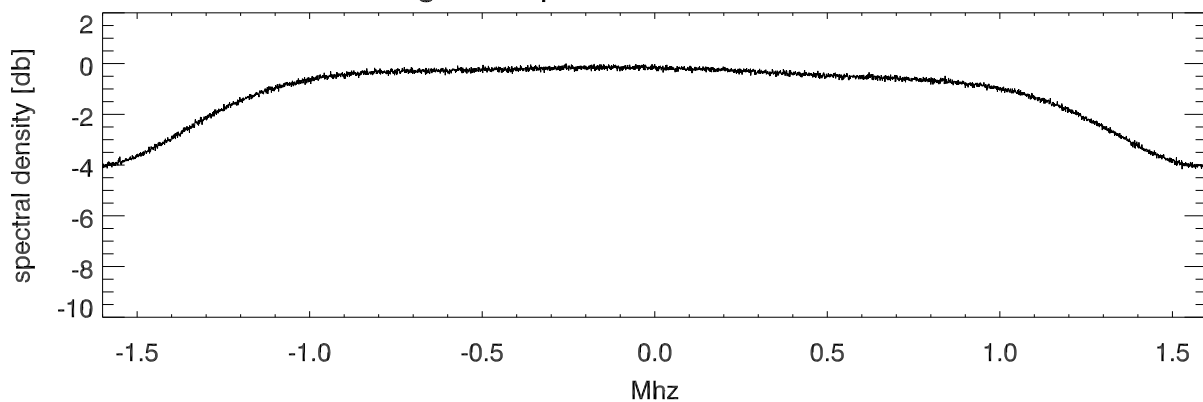

histogram of 4bit data

Average 4bit spectra. bandwidth: 32.000 Mhz

Average 4bit spectra. bandwidth: 20.000 Mhz

Average 4bit spectra. bandwidth: 10.000 Mhz

Average 4bit spectra. bandwidth: 5.161 Mhz

Average 4bit spectra. bandwidth: 3.200 Mhz

Average 4bit spectra. bandwidth: 1.600 Mhz

Average 4bit spectra. bandwidth: 0.320 Mhz

Average 4bit spectra. bandwidth: 0.156 Mhz