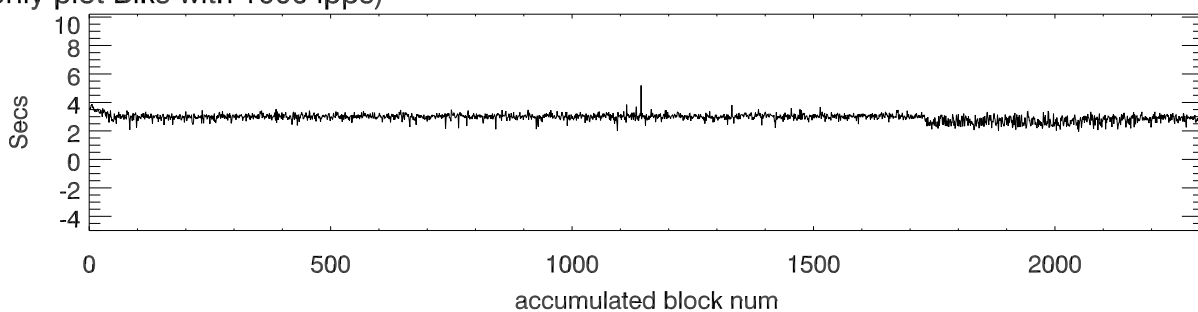

t2574 22dec2011. Wait Time Thread\_Startup

rserv1 with 45 Threads  
10 secAccum, 3960 Hghts, 2chan  
(only plot Blks with 1000 ipp)

Read time

Thread process and Output time (10secs of data) [avg:917.8 rms:27.8]