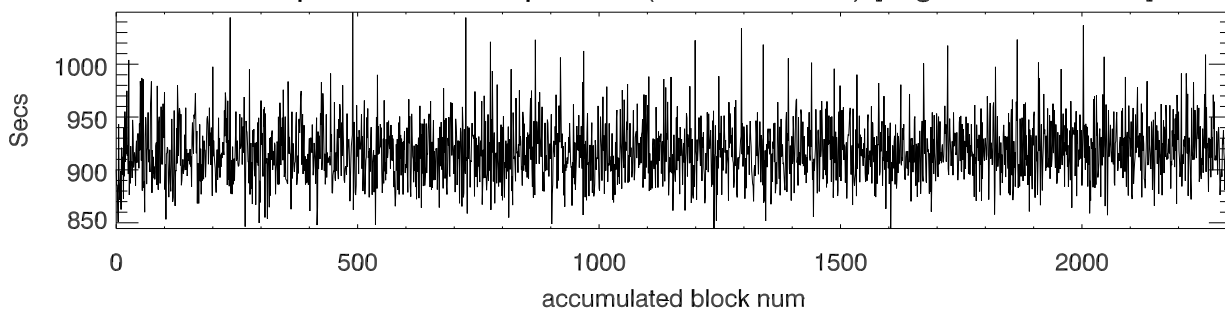

t2574 22dec2011. Wait Time Thread\_Startup

rserv1 with 45 Threads  
10 secAccum, 3960 Hghts, 2chan  
(only plot Blks with 1000 ipp)

Read time

Thread process and Output time (10secs of data) [avg:917.8 rms:27.8]

avg fft time for 4k spectra. [avg: 86.9 rms: 1.5]

avg time cmpPwr, accum 1 4k spectra [avg: 11.7 rms: 2.6]