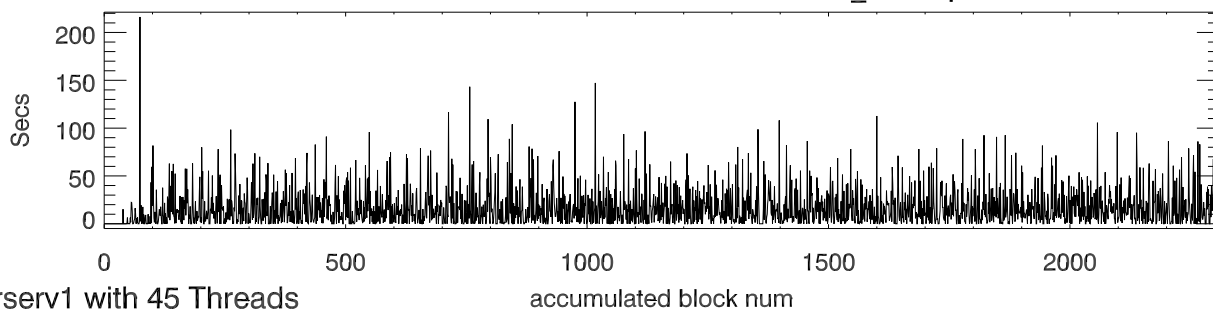

t2574 22dec2011. Wait Time Thread\_Startup

rserv1 with 45 Threads  
10 secAccum, 3960 Hghts, 2chan  
(only plot Blks with 1000 ipp)

Read time

Thread process and Output time (10secs of data) [avg:917.8 rms:27.8]