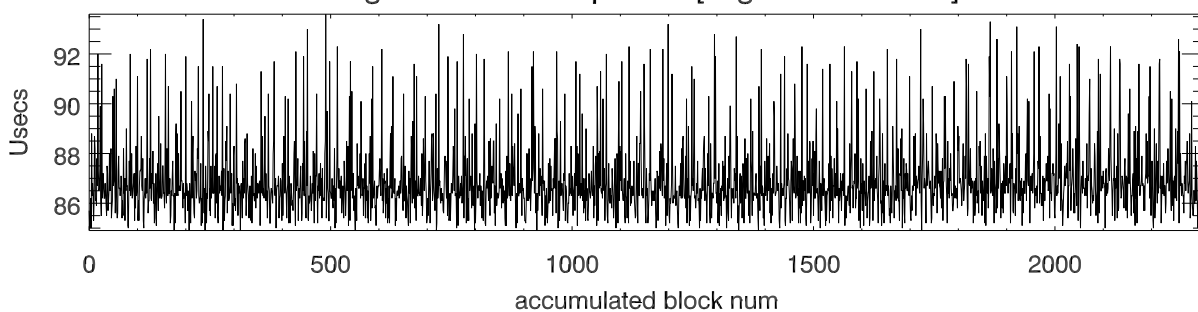

avg fft time for 4k spectra. [avg: 86.9 rms: 1.5]