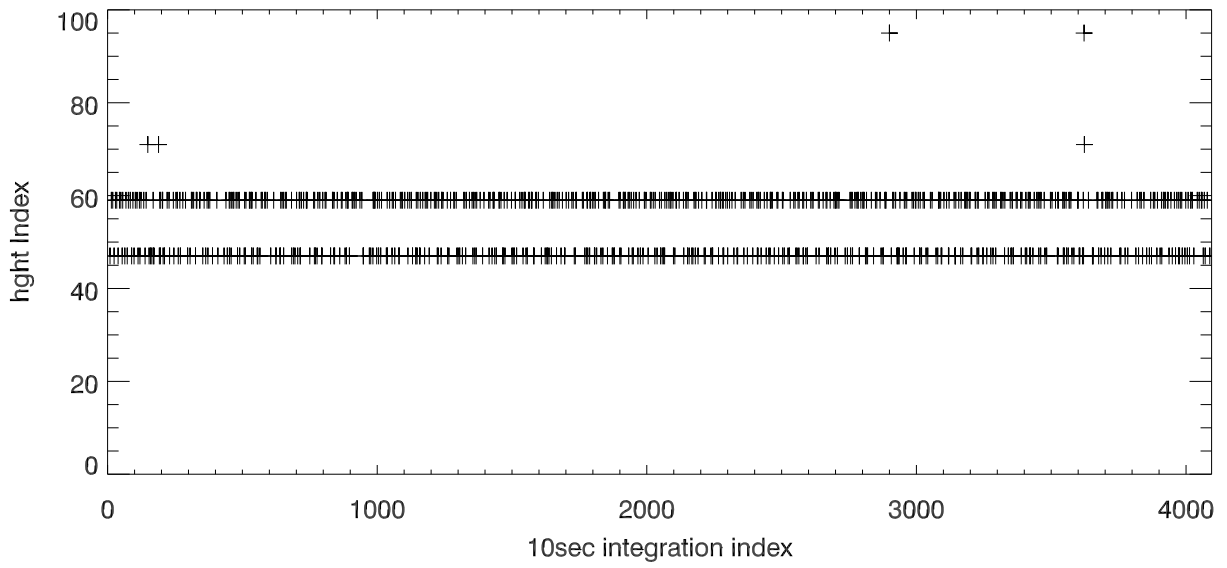

20181205 # infinities in rserv1 echotek processed spectral images (2nd block)

Maximum hght index for infinities.(block 2 only)

Blowup max height index