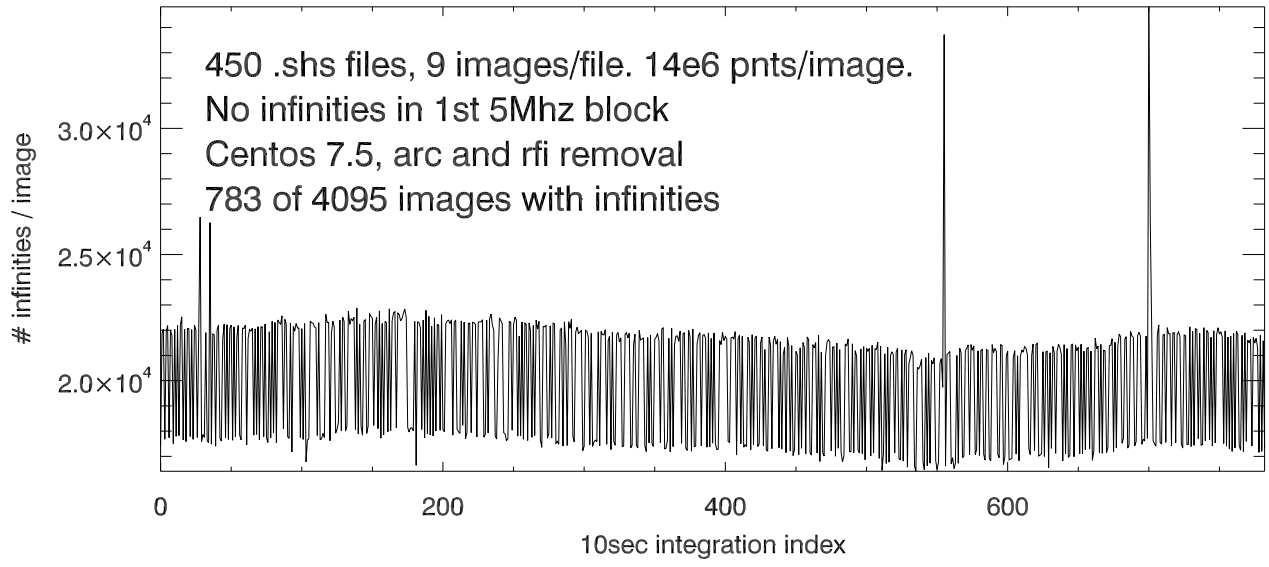

20181205 # infinities in rserv1 echotek processed spectral images (2nd block)

Maximum hght index for infinities.(block 2 only)

Blowup max height index