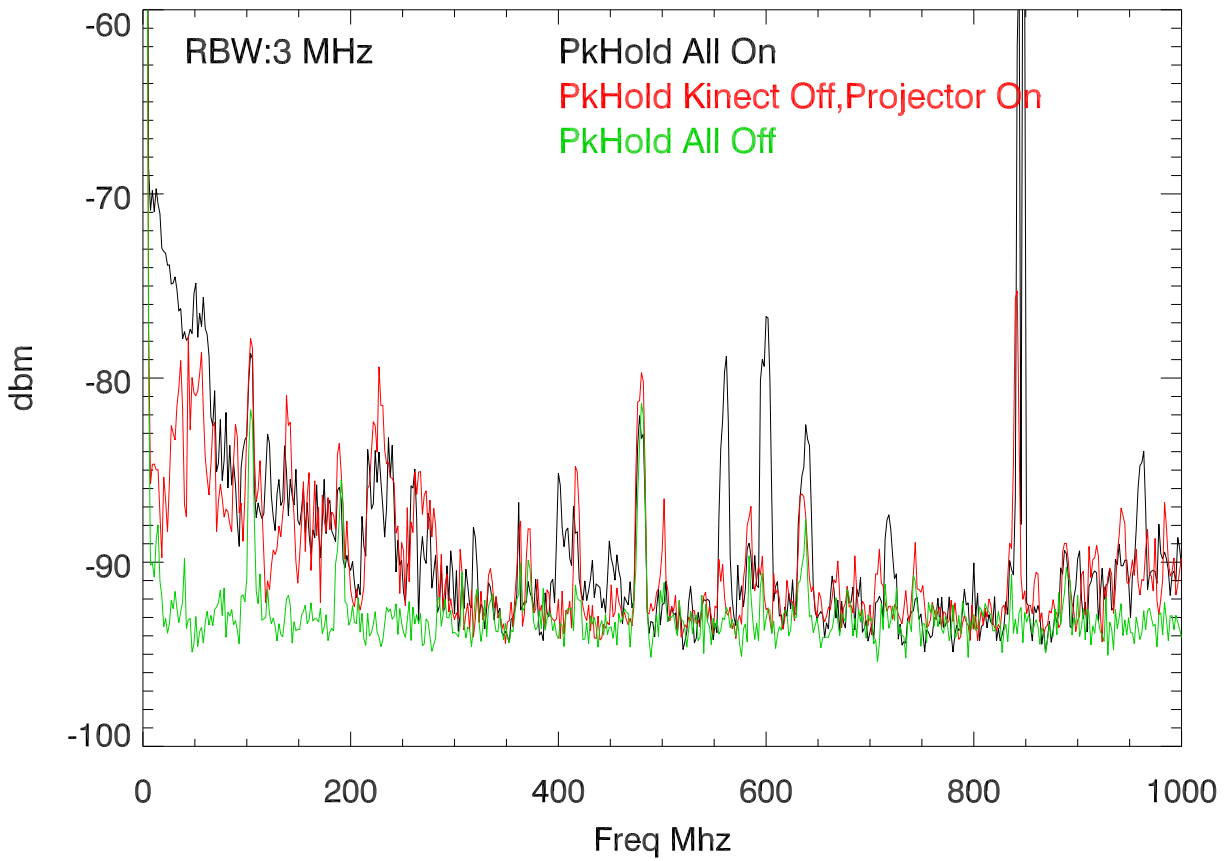

160427: Track an Asteroid. large H loop @ Kinect Window

160509: Track an Asteroid. Iband Helix @ Kinect Window