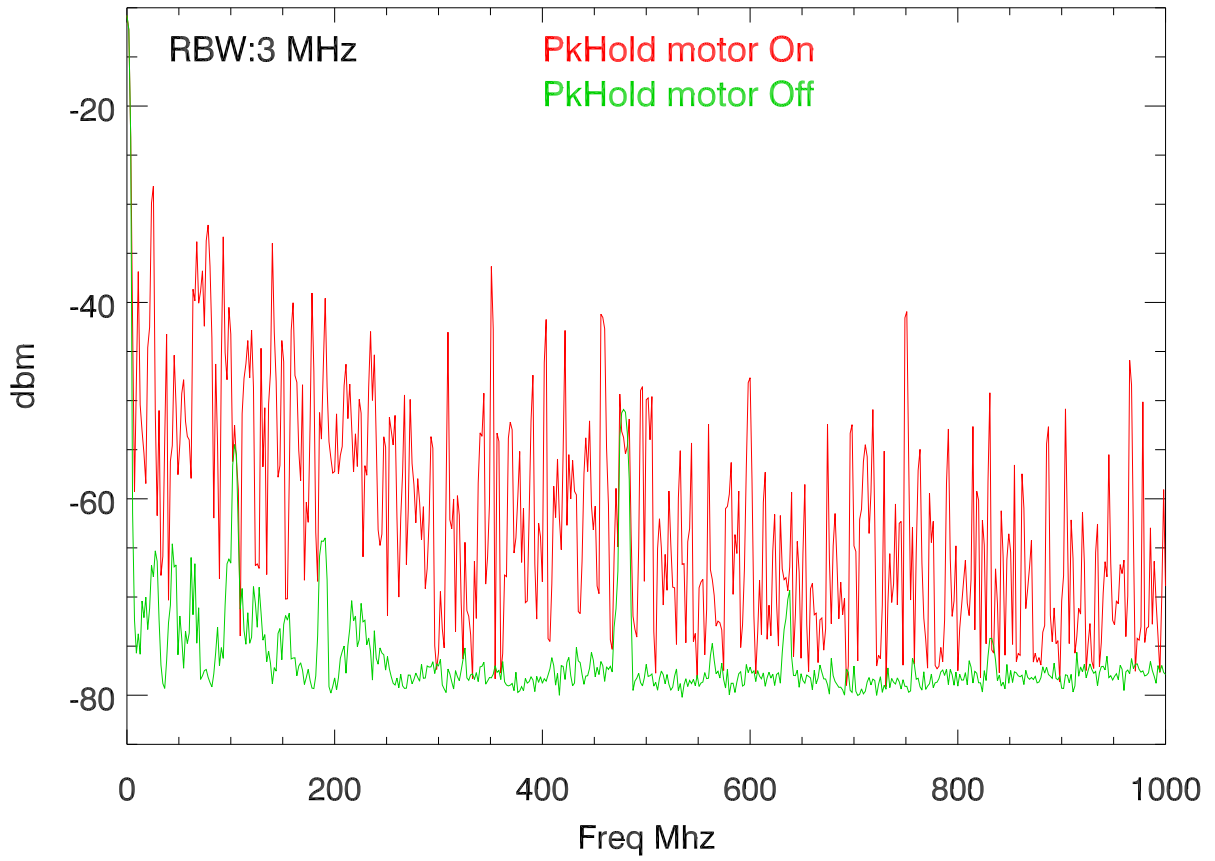

160414: Crater exhibit. eprobe at motor. on,off

Crater exhibit. eprobe at motor, ZeroSpan (timedomain)