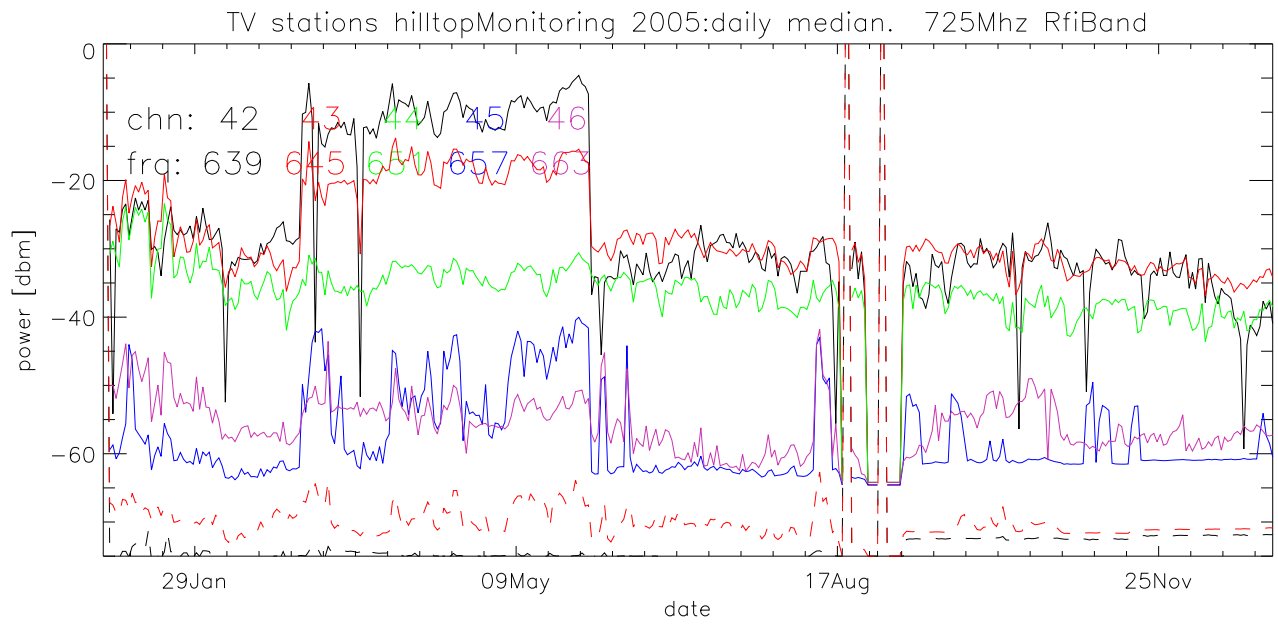

TV stations hilltopMonitoring 2005:daily median. 550Mhz RfiBand

TV stations hilltopMonitoring 2005:daily median. 550Mhz RfiBand

TV stations hilltopMonitoring 2005:daily median. 550Mhz RfiBand

TV stations hilltopMonitoring 2005:daily median. 550Mhz RfiBand

TV stations hilltopMonitoring 2005:daily median. 725Mhz RfiBand

TV stations hilltopMonitoring 2005:daily median. 725Mhz RfiBand