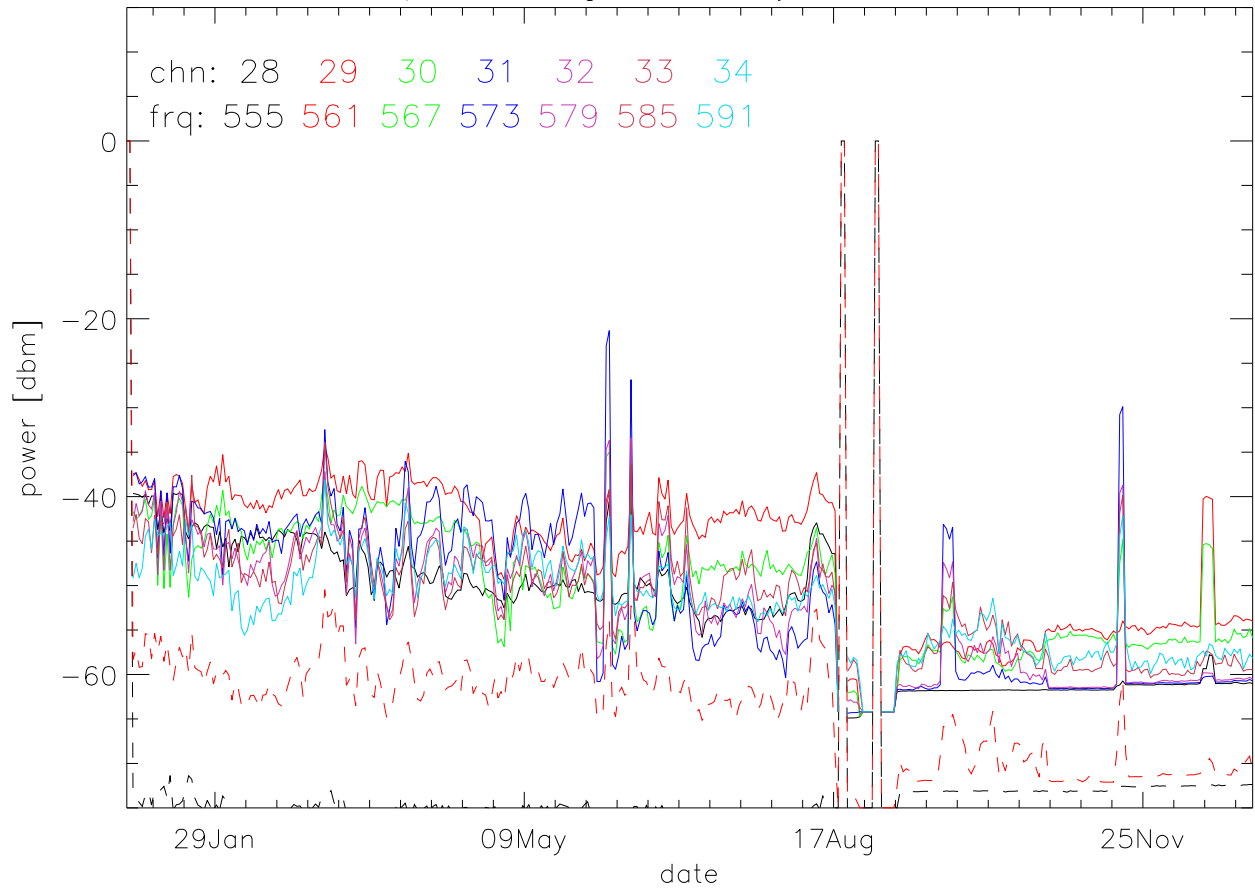

TV stations hilltopMonitoring 2005:daily median. 550Mhz RfiBand

TV stations hilltopMonitoring 2005:daily median. 550Mhz RfiBand

TV stations hilltopMonitoring 2005:daily median. 550Mhz RfiBand

TV stations hilltopMonitoring 2005:daily median. 550Mhz RfiBand

TV stations hilltopMonitoring 2005:daily median. 725Mhz RfiBand

TV stations hilltopMonitoring 2005:daily median. 725Mhz RfiBand