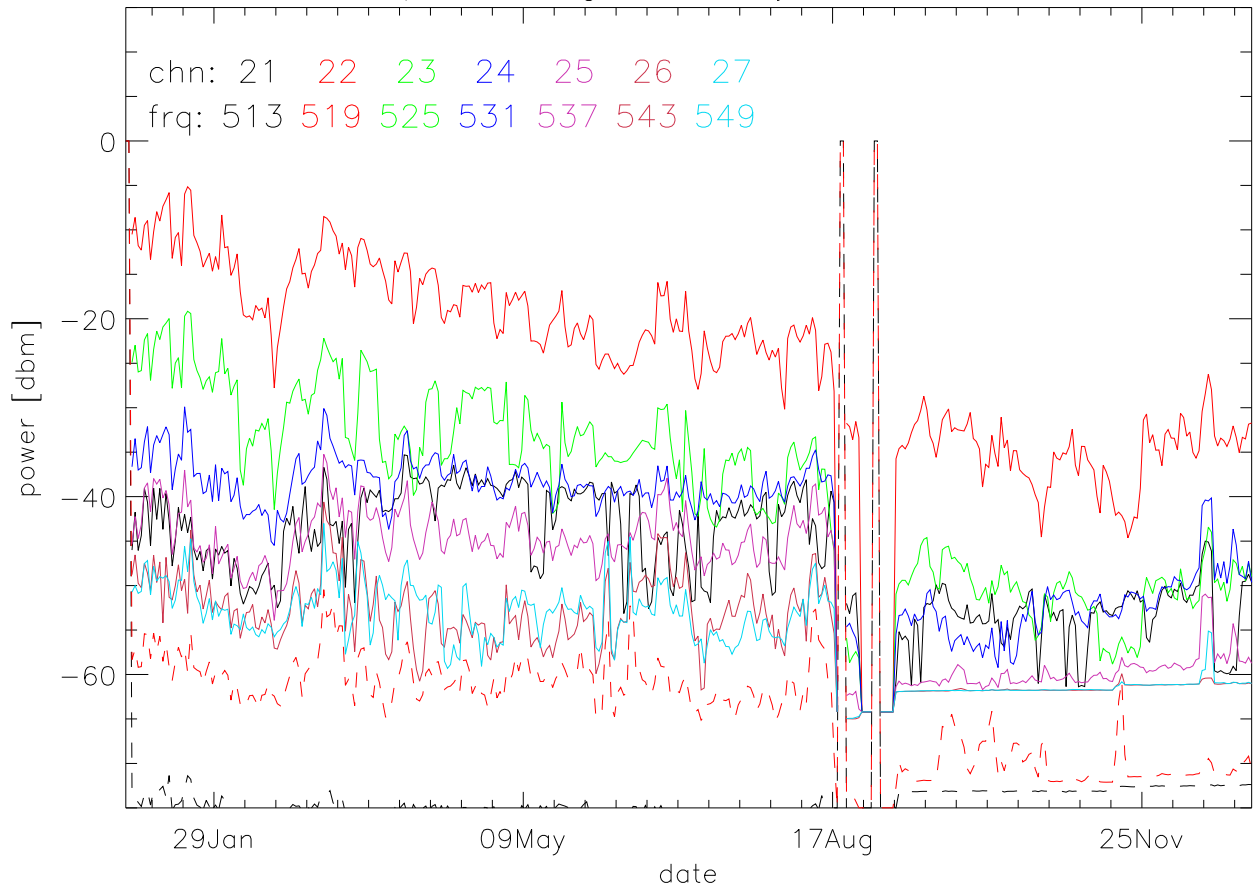

TV stations hilltopMonitoring 2005:daily median. 550Mhz RfiBand

TV stations hilltopMonitoring 2005:daily median. 550Mhz RfiBand

TV stations hilltopMonitoring 2005:daily median. 550Mhz RfiBand

TV stations hilltopMonitoring 2005:daily median. 550Mhz RfiBand

TV stations hilltopMonitoring 2005:daily median. 725Mhz RfiBand

TV stations hilltopMonitoring 2005:daily median. 725Mhz RfiBand