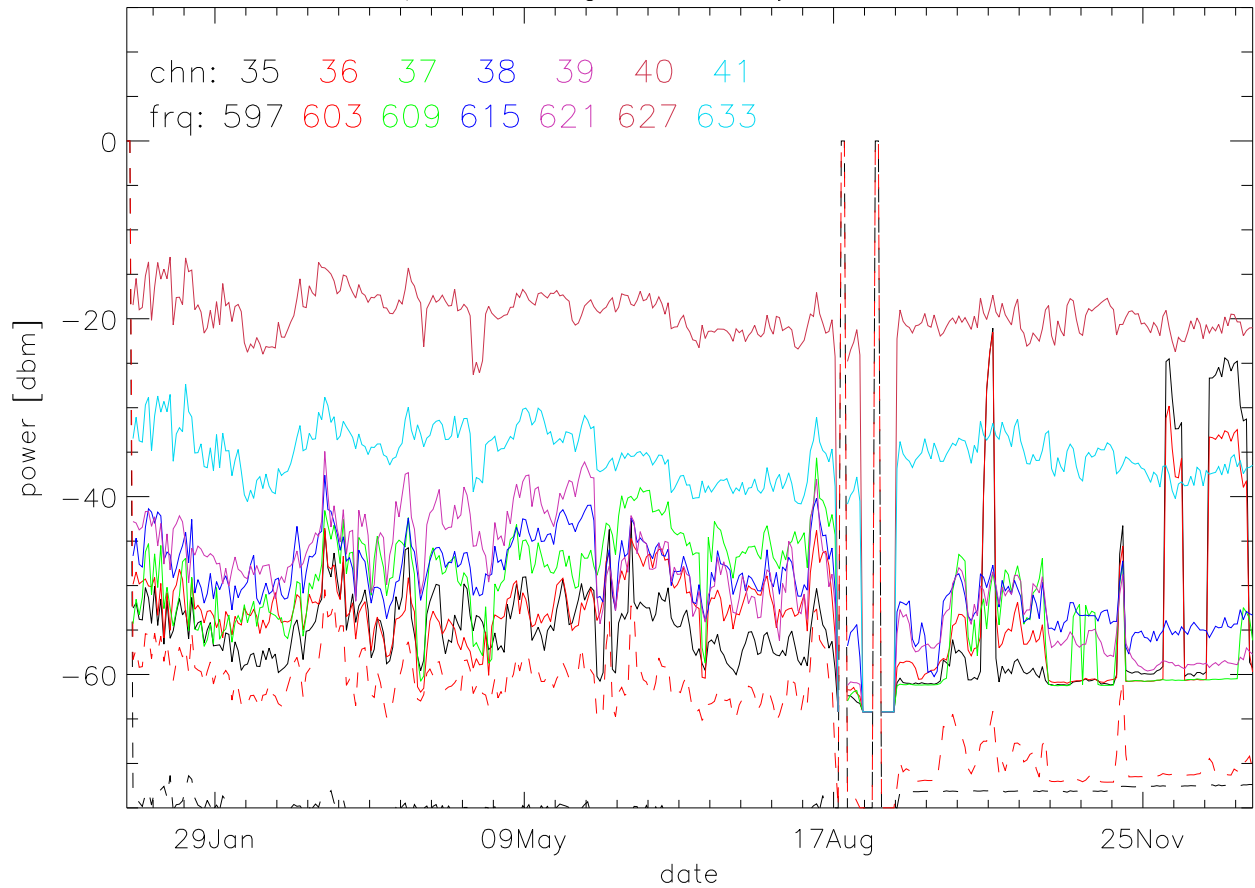

TV stations hilltopMonitoring 2005:daily median. 550Mhz RfiBand

TV stations hilltopMonitoring 2005:daily median. 550Mhz RfiBand

TV stations hilltopMonitoring 2005:daily median. 550Mhz RfiBand

TV stations hilltopMonitoring 2005:daily median. 550Mhz RfiBand

TV stations hilltopMonitoring 2005:daily median. 725Mhz RfiBand

TV stations hilltopMonitoring 2005:daily median. 725Mhz RfiBand