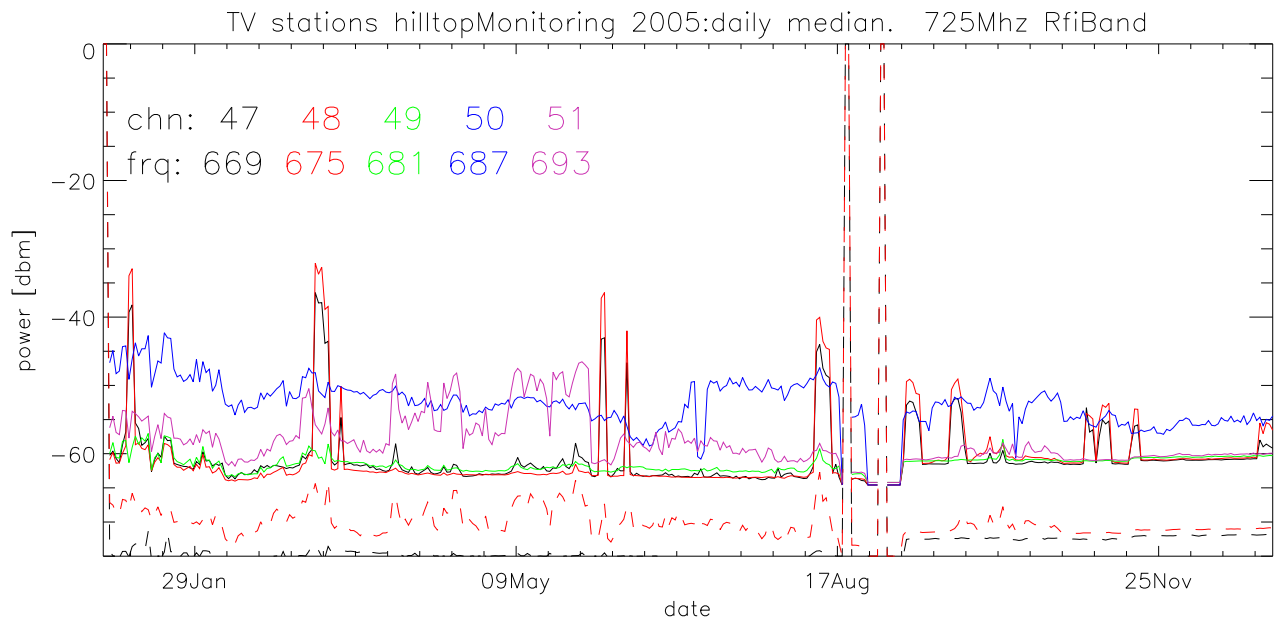

TV stations hilltopMonitoring 2005:daily median. 550Mhz RfiBand

TV stations hilltopMonitoring 2005:daily median. 550Mhz RfiBand

TV stations hilltopMonitoring 2005:daily median. 550Mhz RfiBand

TV stations hilltopMonitoring 2005:daily median. 550Mhz RfiBand

TV stations hilltopMonitoring 2005:daily median. 725Mhz RfiBand

TV stations hilltopMonitoring 2005:daily median. 725Mhz RfiBand