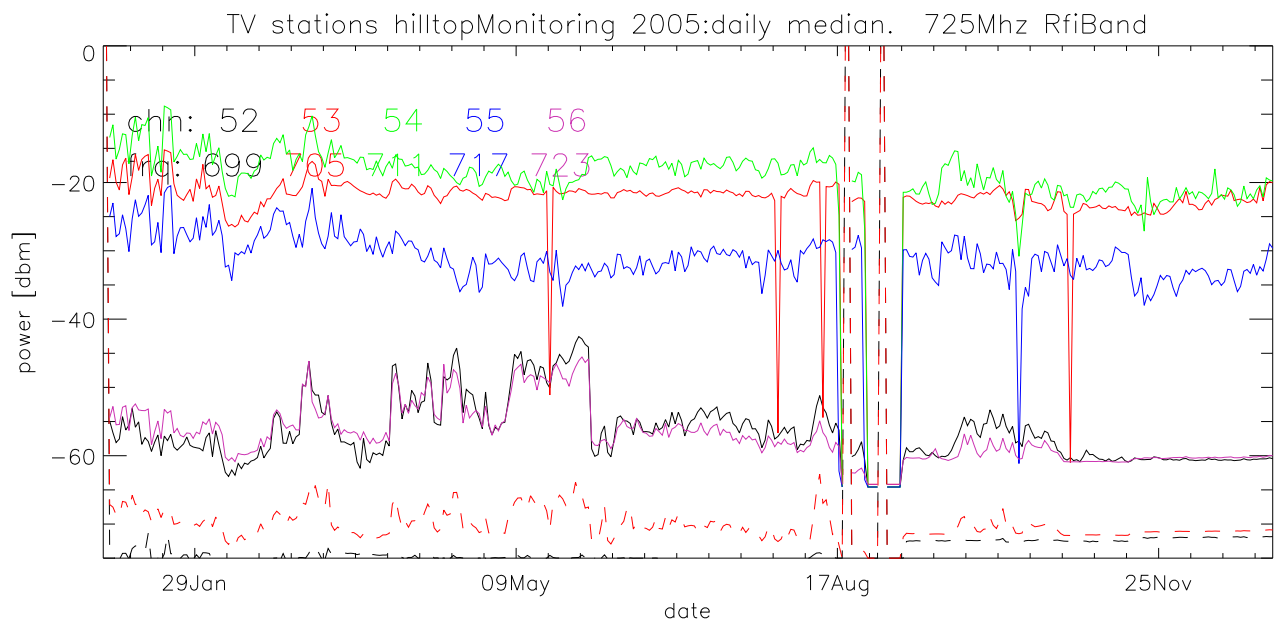

TV stations hilltopMonitoring 2005:daily median. 550Mhz RfiBand

TV stations hilltopMonitoring 2005:daily median. 550Mhz RfiBand

TV stations hilltopMonitoring 2005:daily median. 550Mhz RfiBand

TV stations hilltopMonitoring 2005:daily median. 550Mhz RfiBand

TV stations hilltopMonitoring 2005:daily median. 725Mhz RfiBand

TV stations hilltopMonitoring 2005:daily median. 725Mhz RfiBand