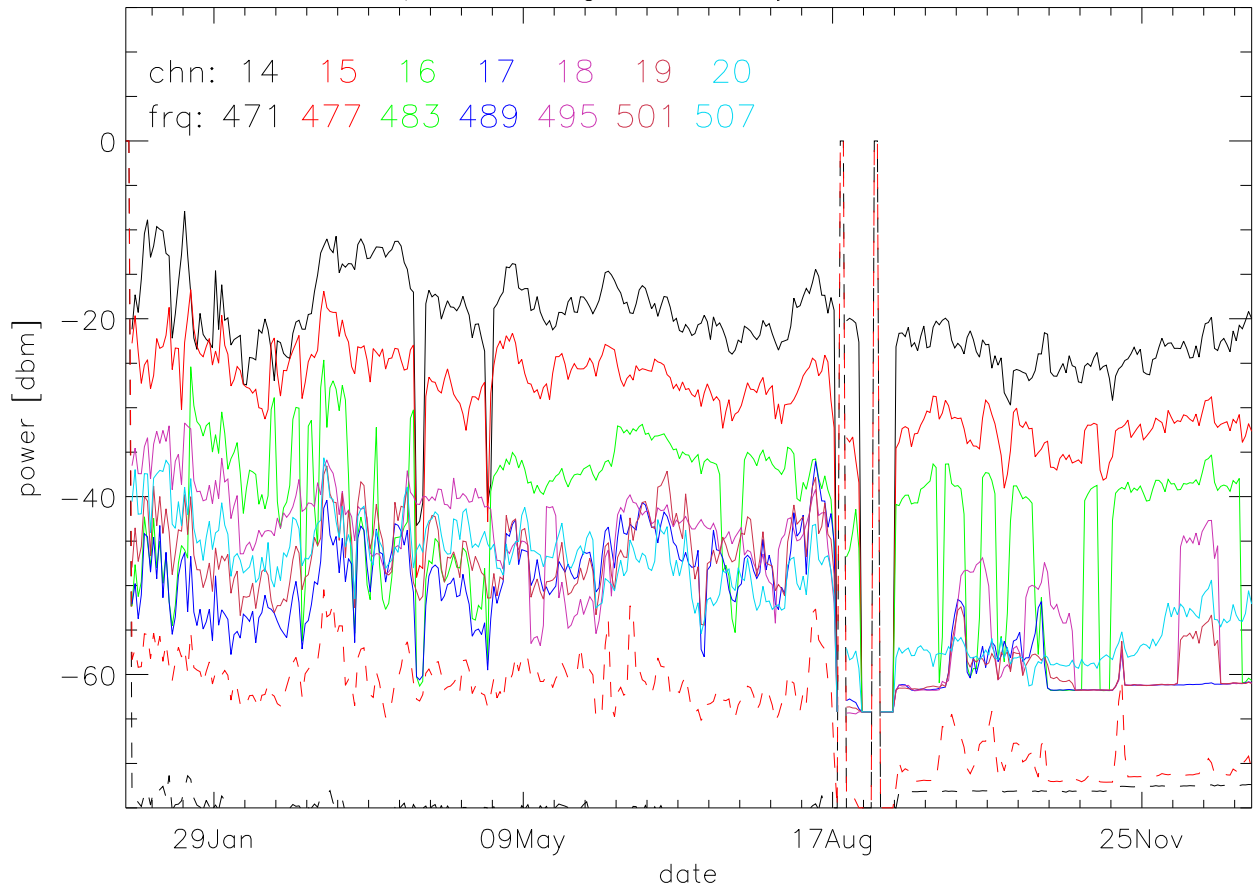

TV stations hilltopMonitoring 2005:daily median. 550Mhz RfiBand

TV stations hilltopMonitoring 2005:daily median. 550Mhz RfiBand

TV stations hilltopMonitoring 2005:daily median. 550Mhz RfiBand

TV stations hilltopMonitoring 2005:daily median. 550Mhz RfiBand

TV stations hilltopMonitoring 2005:daily median. 725Mhz RfiBand

TV stations hilltopMonitoring 2005:daily median. 725Mhz RfiBand