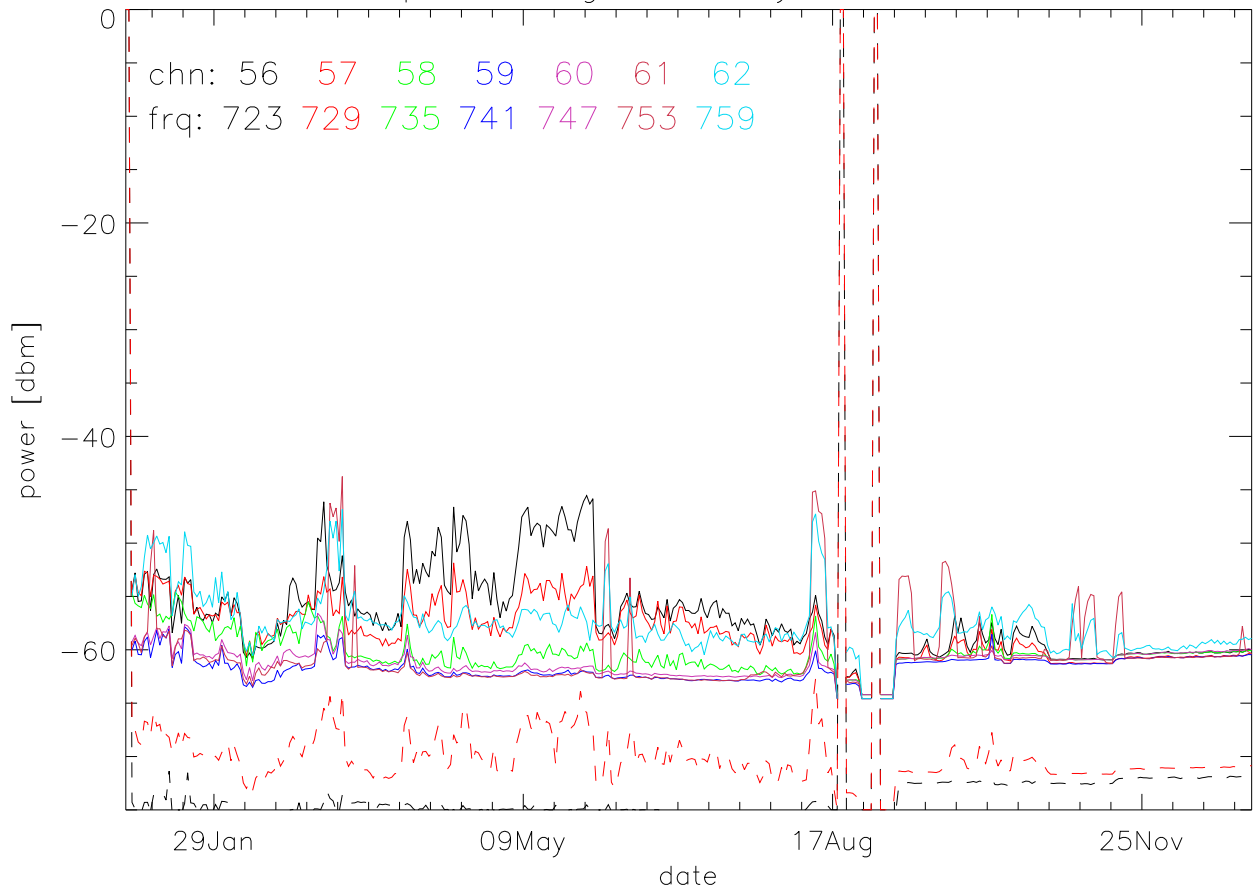

TV stations hilltopMonitoring 2005:daily median. 550Mhz RfiBand

TV stations hilltopMonitoring 2005:daily median. 550Mhz RfiBand

TV stations hilltopMonitoring 2005:daily median. 550Mhz RfiBand

TV stations hilltopMonitoring 2005:daily median. 550Mhz RfiBand

TV stations hilltopMonitoring 2005:daily median. 725Mhz RfiBand

TV stations hilltopMonitoring 2005:daily median. 725Mhz RfiBand