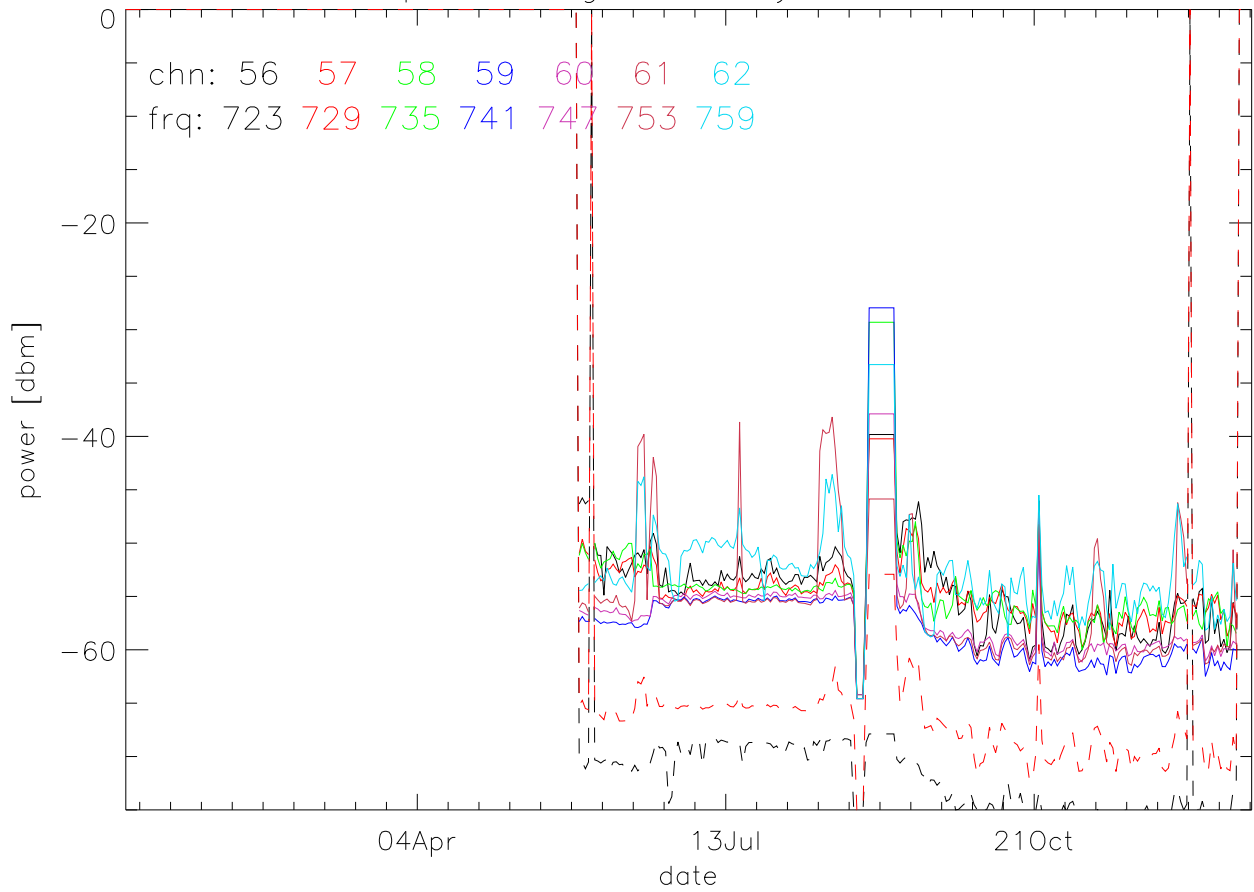

TV stations hilltopMonitoring 2004:daily median. 550Mhz RfiBand

TV stations hilltopMonitoring 2004:daily median. 550Mhz RfiBand

TV stations hilltopMonitoring 2004:daily median. 550Mhz RfiBand

TV stations hilltopMonitoring 2004:daily median. 550Mhz RfiBand

TV stations hilltopMonitoring 2004:daily median. 725Mhz RfiBand

TV stations hilltopMonitoring 2004:daily median. 725Mhz RfiBand