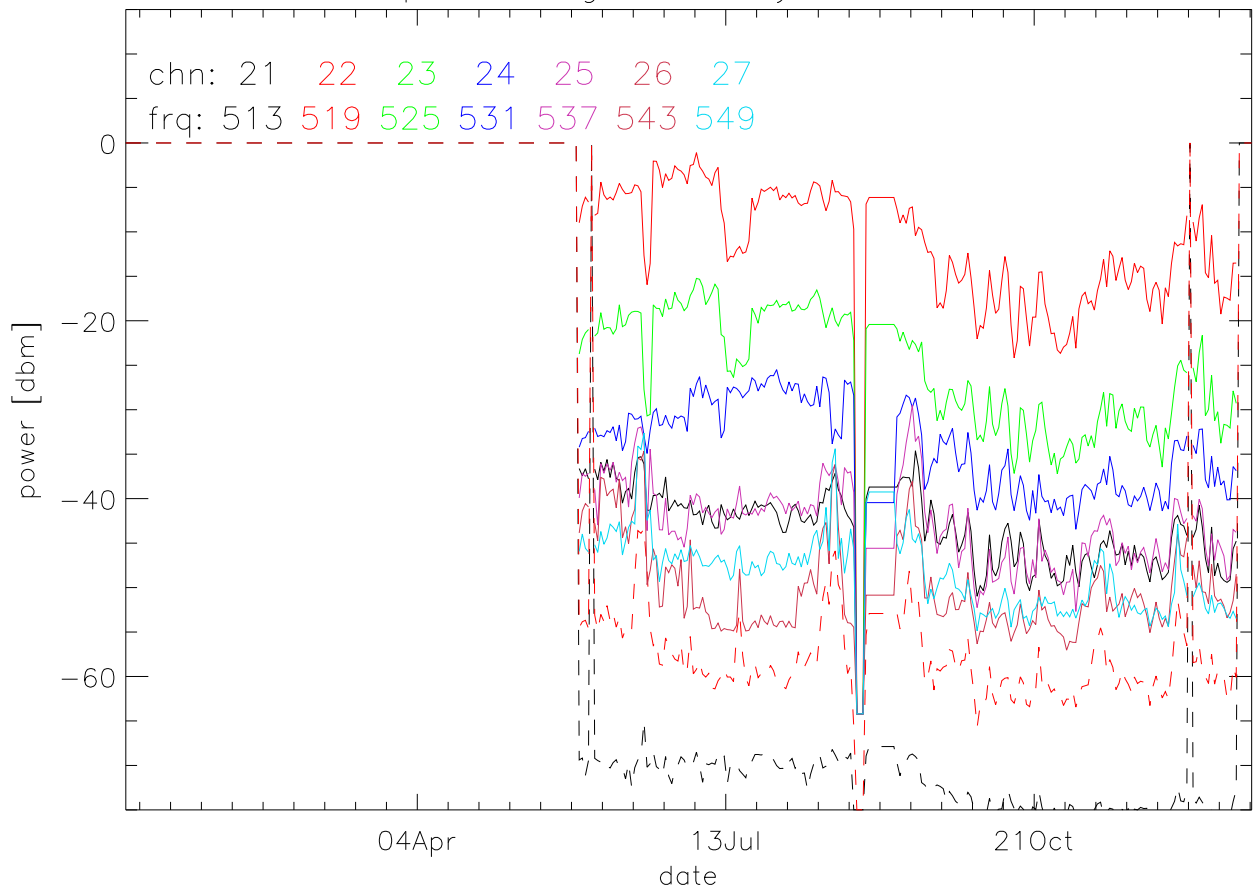

TV stations hilltopMonitoring 2004:daily median. 550Mhz RfiBand

TV stations hilltopMonitoring 2004:daily median. 550Mhz RfiBand

TV stations hilltopMonitoring 2004:daily median. 550Mhz RfiBand

TV stations hilltopMonitoring 2004:daily median. 550Mhz RfiBand

TV stations hilltopMonitoring 2004:daily median. 725Mhz RfiBand

TV stations hilltopMonitoring 2004:daily median. 725Mhz RfiBand