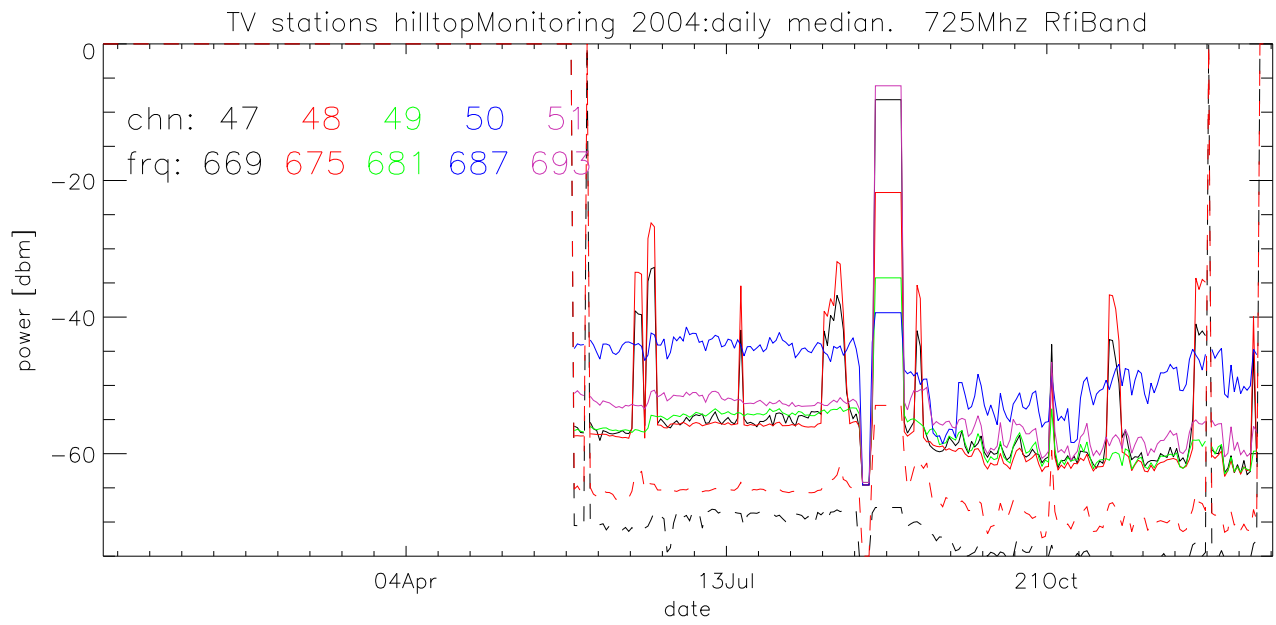

TV stations hilltopMonitoring 2004:daily median. 550Mhz RfiBand

TV stations hilltopMonitoring 2004:daily median. 550Mhz RfiBand

TV stations hilltopMonitoring 2004:daily median. 550Mhz RfiBand

TV stations hilltopMonitoring 2004:daily median. 550Mhz RfiBand

TV stations hilltopMonitoring 2004:daily median. 725Mhz RfiBand

TV stations hilltopMonitoring 2004:daily median. 725Mhz RfiBand