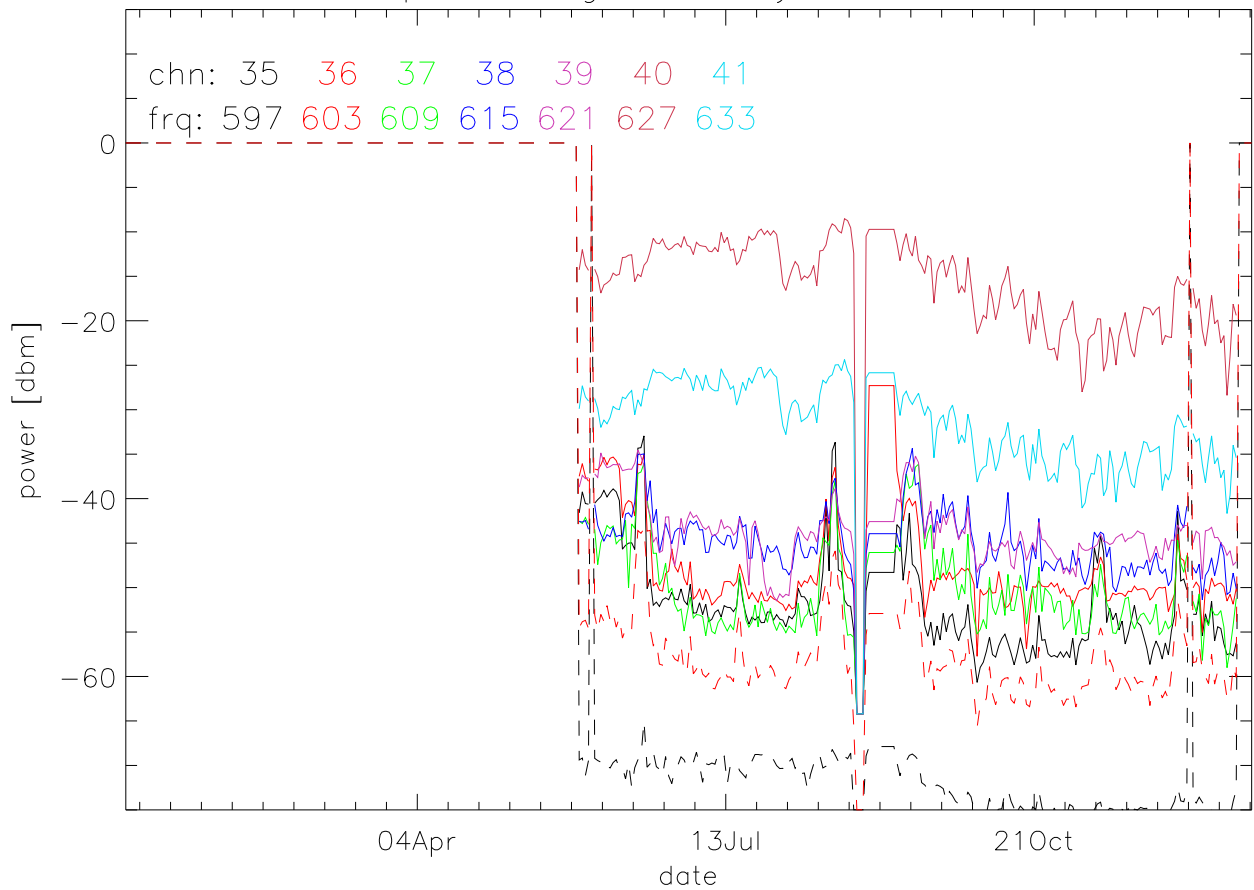

TV stations hilltopMonitoring 2004:daily median. 550Mhz RfiBand

TV stations hilltopMonitoring 2004:daily median. 550Mhz RfiBand

TV stations hilltopMonitoring 2004:daily median. 550Mhz RfiBand

TV stations hilltopMonitoring 2004:daily median. 550Mhz RfiBand

TV stations hilltopMonitoring 2004:daily median. 725Mhz RfiBand

TV stations hilltopMonitoring 2004:daily median. 725Mhz RfiBand