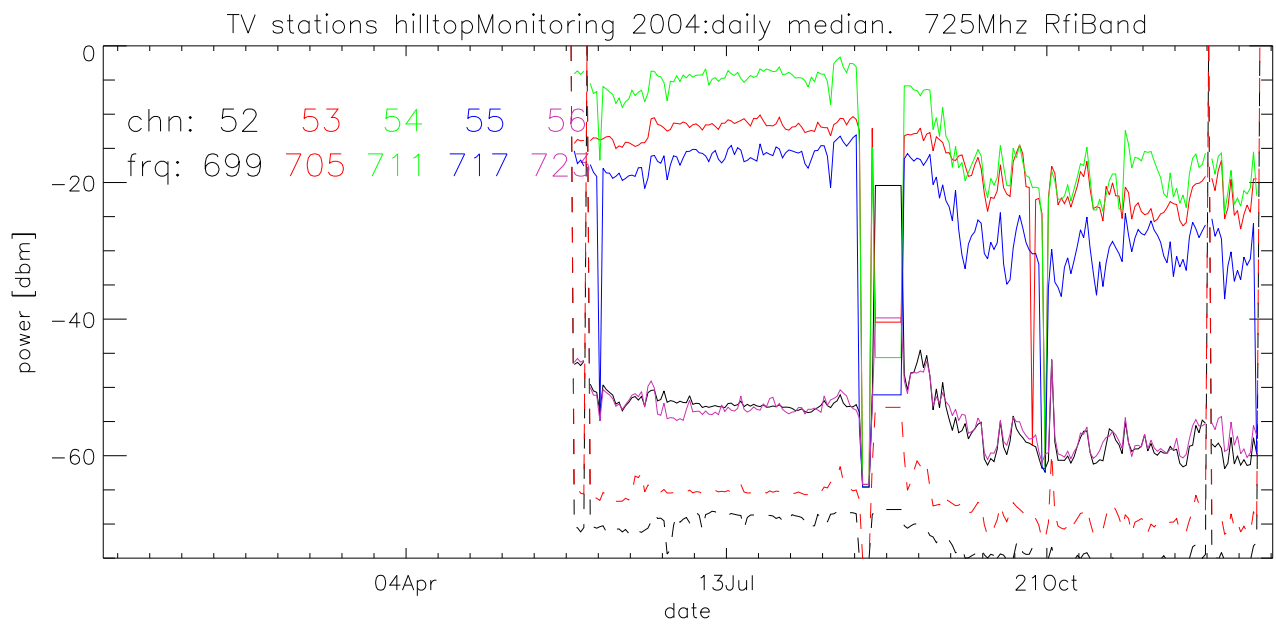

TV stations hilltopMonitoring 2004:daily median. 550Mhz RfiBand

TV stations hilltopMonitoring 2004:daily median. 550Mhz RfiBand

TV stations hilltopMonitoring 2004:daily median. 550Mhz RfiBand

TV stations hilltopMonitoring 2004:daily median. 550Mhz RfiBand

TV stations hilltopMonitoring 2004:daily median. 725Mhz RfiBand

TV stations hilltopMonitoring 2004:daily median. 725Mhz RfiBand