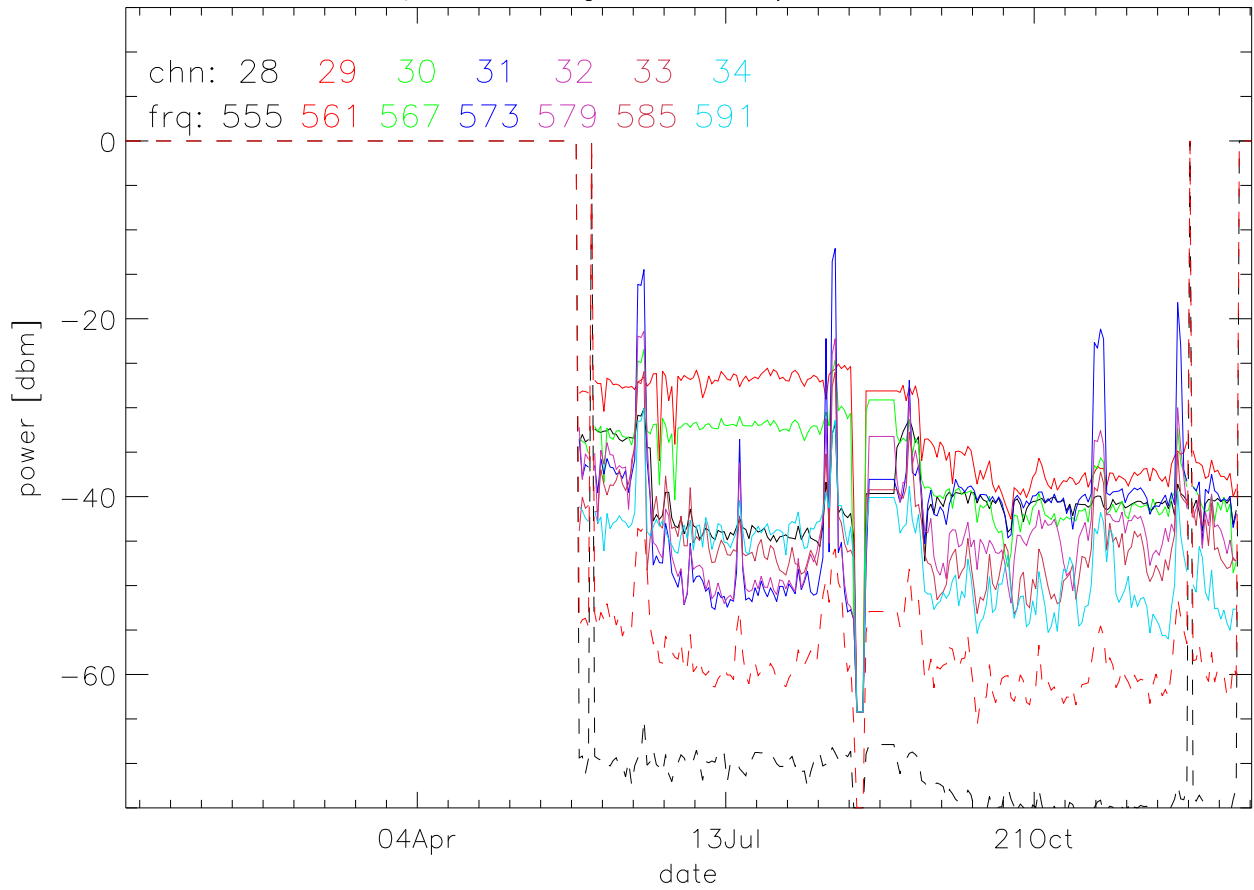

TV stations hilltopMonitoring 2004:daily median. 550Mhz RfiBand

TV stations hilltopMonitoring 2004:daily median. 550Mhz RfiBand

TV stations hilltopMonitoring 2004:daily median. 550Mhz RfiBand

TV stations hilltopMonitoring 2004:daily median. 550Mhz RfiBand

TV stations hilltopMonitoring 2004:daily median. 725Mhz RfiBand

TV stations hilltopMonitoring 2004:daily median. 725Mhz RfiBand