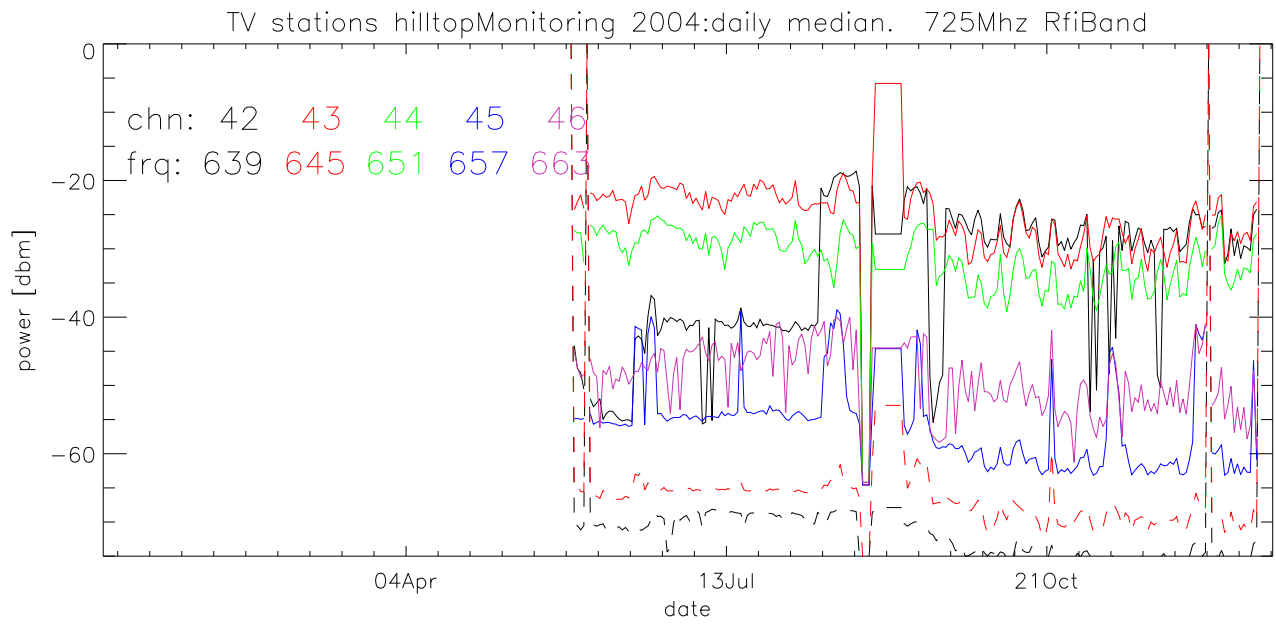

TV stations hilltopMonitoring 2004:daily median. 550Mhz RfiBand

TV stations hilltopMonitoring 2004:daily median. 550Mhz RfiBand

TV stations hilltopMonitoring 2004:daily median. 550Mhz RfiBand

TV stations hilltopMonitoring 2004:daily median. 550Mhz RfiBand

TV stations hilltopMonitoring 2004:daily median. 725Mhz RfiBand

TV stations hilltopMonitoring 2004:daily median. 725Mhz RfiBand