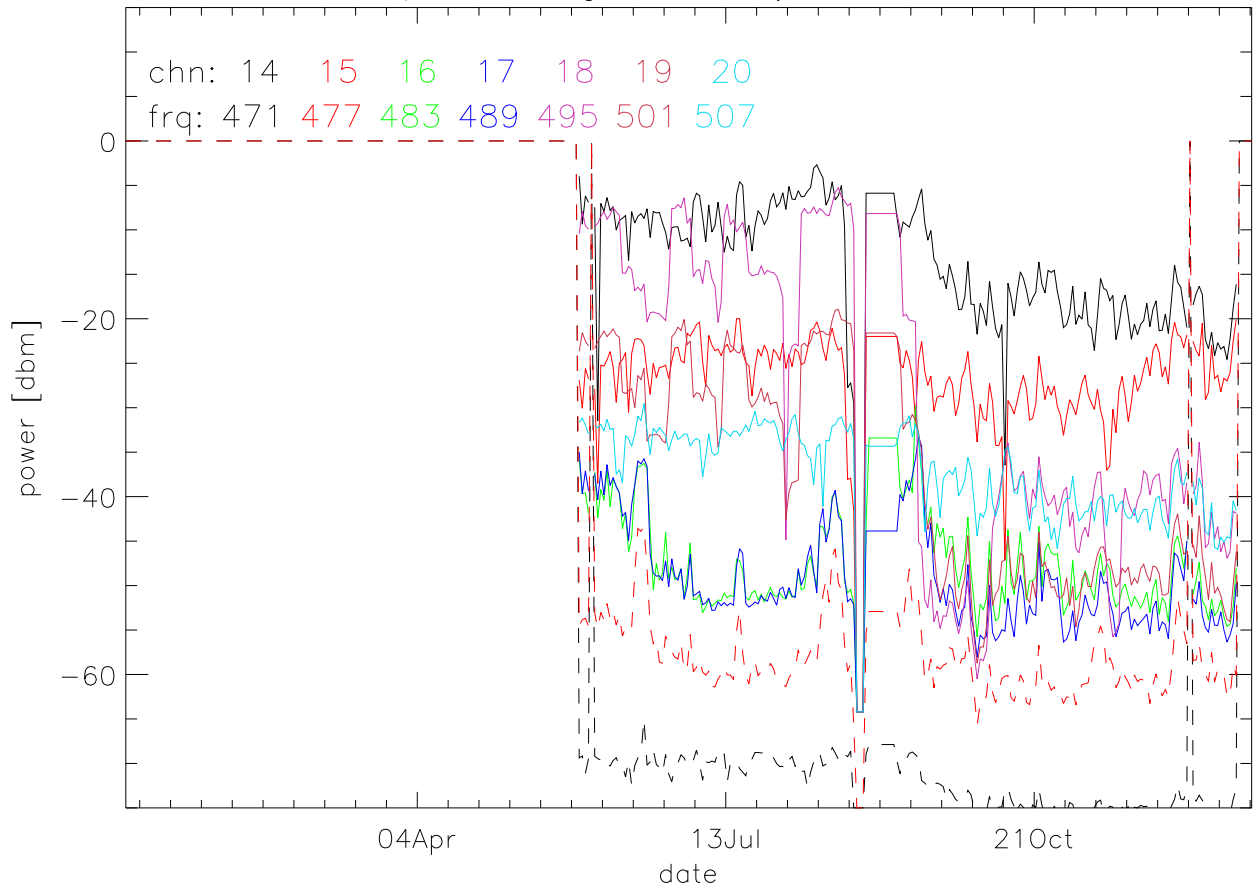

TV stations hilltopMonitoring 2004:daily median. 550Mhz RfiBand

TV stations hilltopMonitoring 2004:daily median. 550Mhz RfiBand

TV stations hilltopMonitoring 2004:daily median. 550Mhz RfiBand

TV stations hilltopMonitoring 2004:daily median. 550Mhz RfiBand

TV stations hilltopMonitoring 2004:daily median. 725Mhz RfiBand

TV stations hilltopMonitoring 2004:daily median. 725Mhz RfiBand