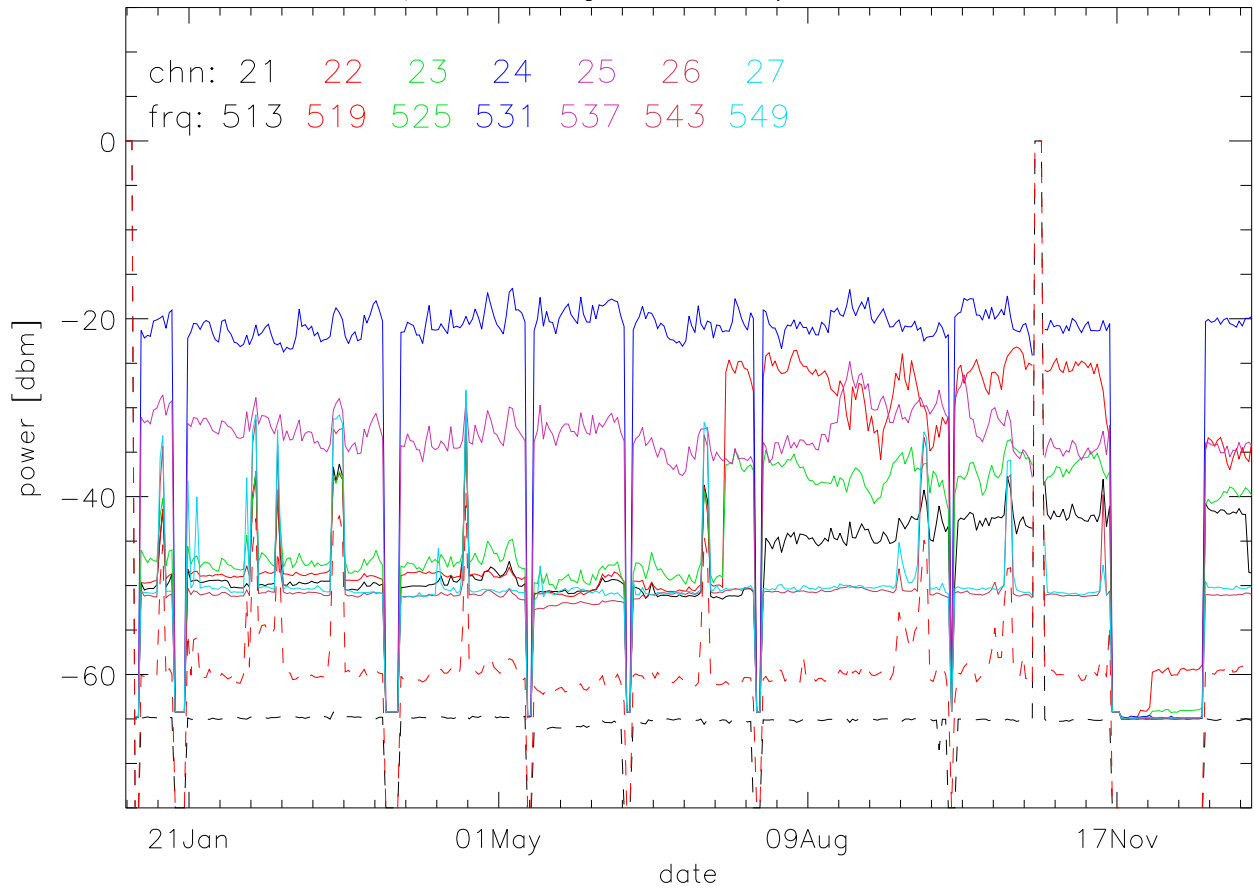

TV stations hilltopMonitoring 1999:daily median. 550Mhz RfiBand

TV stations hilltopMonitoring 1999:daily median. 550Mhz RfiBand

TV stations hilltopMonitoring 1999:daily median. 550Mhz RfiBand

TV stations hilltopMonitoring 1999:daily median. 550Mhz RfiBand

TV stations hilltopMonitoring 1999:daily median. 725Mhz RfiBand

TV stations hilltopMonitoring 1999:daily median. 725Mhz RfiBand

TV stations hilltopMonitoring 1999:daily median. 725Mhz RfiBand

TV stations hilltopMonitoring 1999:daily median. 725Mhz RfiBand

TV stations hilltopMonitoring 1999:daily median. 725Mhz RfiBand