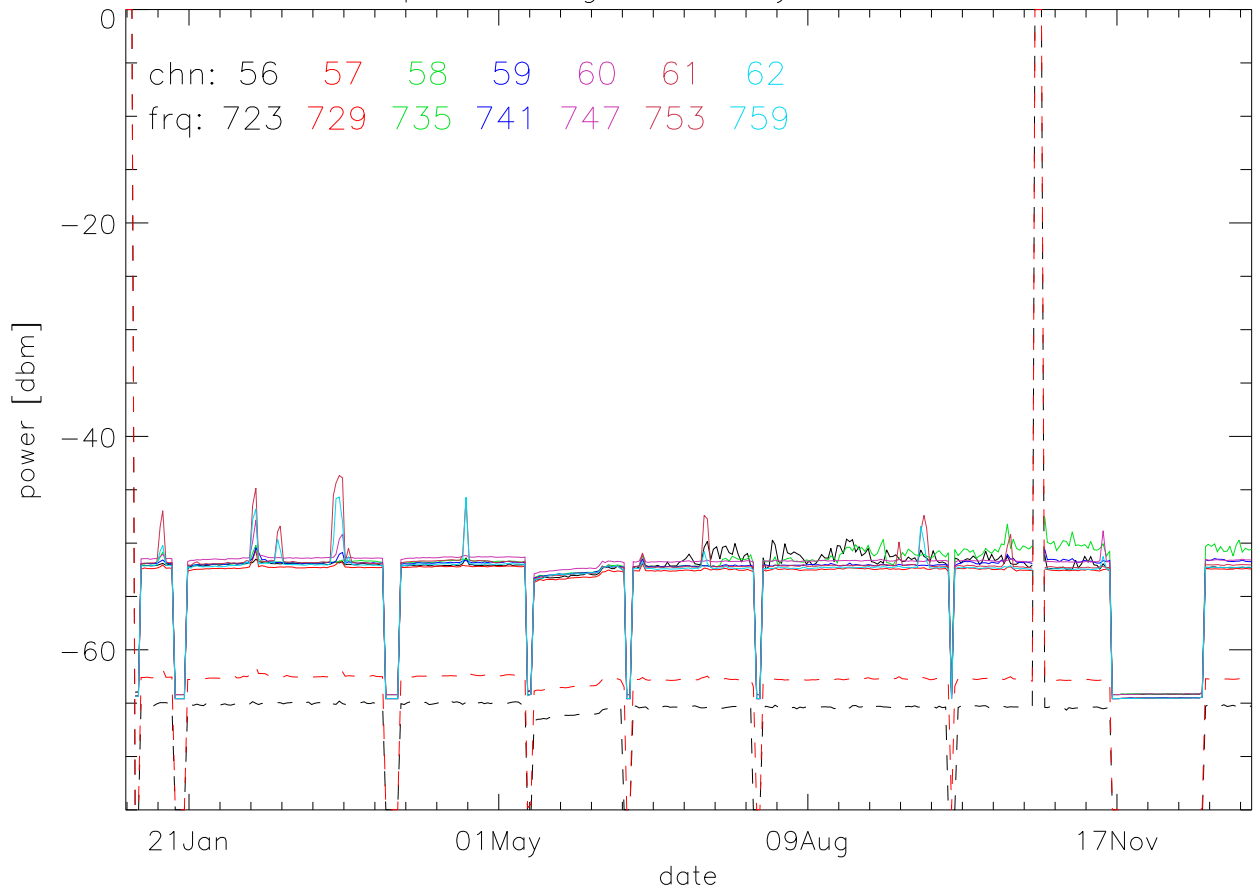

TV stations hilltopMonitoring 1999:daily median. 725Mhz RfiBand

TV stations hilltopMonitoring 1999:daily median. 725Mhz RfiBand

TV stations hilltopMonitoring 1999:daily median. 725Mhz RfiBand

TV stations hilltopMonitoring 1999:daily median. 725Mhz RfiBand

TV stations hilltopMonitoring 1999:daily median. 725Mhz RfiBand