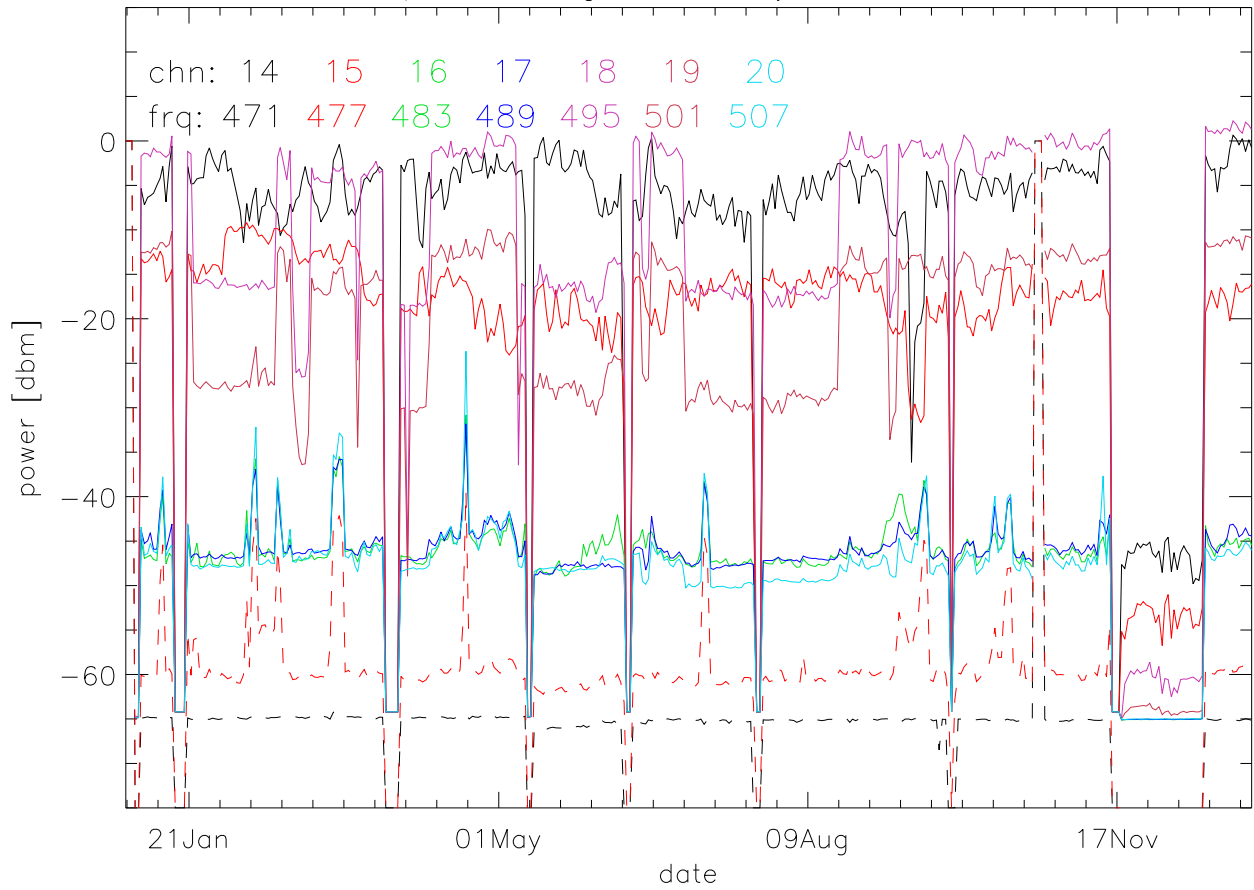

TV stations hilltopMonitoring 1999:daily median. 550Mhz RfiBand

TV stations hilltopMonitoring 1999:daily median. 550Mhz RfiBand

TV stations hilltopMonitoring 1999:daily median. 550Mhz RfiBand

TV stations hilltopMonitoring 1999:daily median. 550Mhz RfiBand

TV stations hilltopMonitoring 1999:daily median. 725Mhz RfiBand

TV stations hilltopMonitoring 1999:daily median. 725Mhz RfiBand

TV stations hilltopMonitoring 1999:daily median. 725Mhz RfiBand

TV stations hilltopMonitoring 1999:daily median. 725Mhz RfiBand

TV stations hilltopMonitoring 1999:daily median. 725Mhz RfiBand