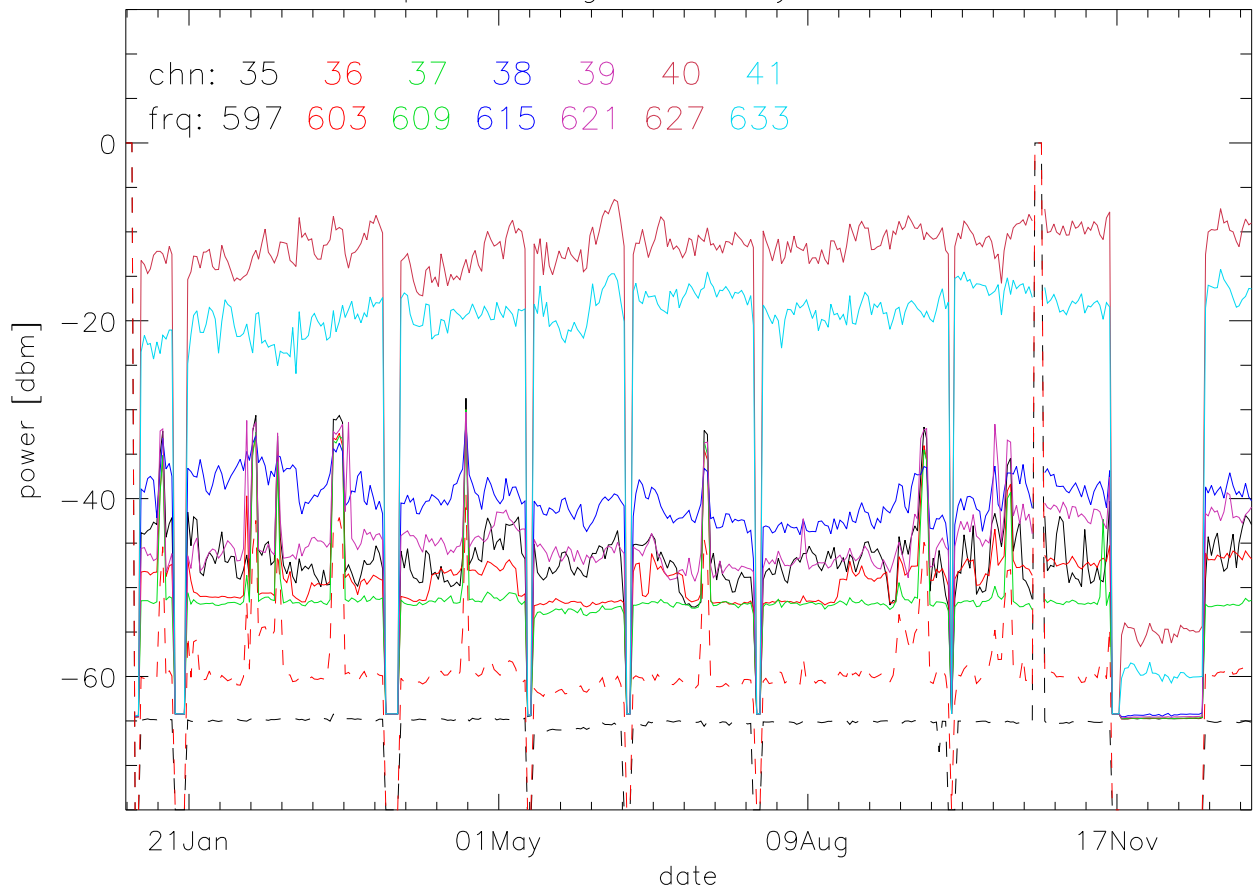

TV stations hilltopMonitoring 1999:daily median. 550Mhz RfiBand

TV stations hilltopMonitoring 1999:daily median. 550Mhz RfiBand

TV stations hilltopMonitoring 1999:daily median. 550Mhz RfiBand

TV stations hilltopMonitoring 1999:daily median. 550Mhz RfiBand

TV stations hilltopMonitoring 1999:daily median. 725Mhz RfiBand

TV stations hilltopMonitoring 1999:daily median. 725Mhz RfiBand

TV stations hilltopMonitoring 1999:daily median. 725Mhz RfiBand

TV stations hilltopMonitoring 1999:daily median. 725Mhz RfiBand

TV stations hilltopMonitoring 1999:daily median. 725Mhz RfiBand