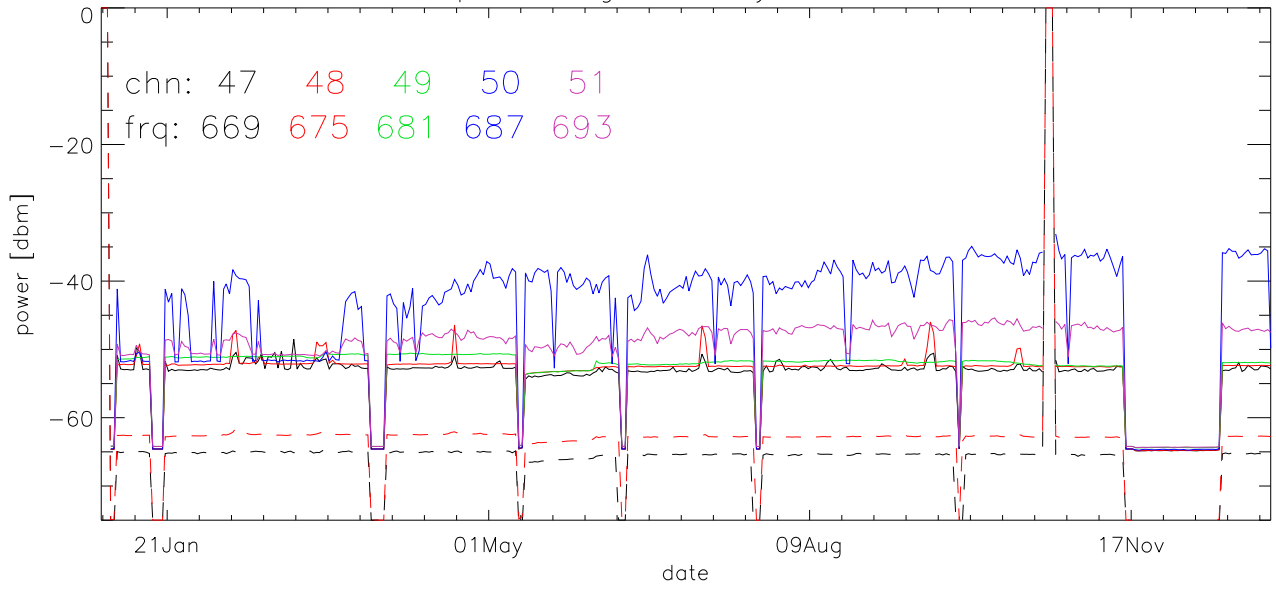

TV stations hilltopMonitoring 1999:daily median. 550Mhz RfiBand

TV stations hilltopMonitoring 1999:daily median. 550Mhz RfiBand

TV stations hilltopMonitoring 1999:daily median. 550Mhz RfiBand

TV stations hilltopMonitoring 1999:daily median. 550Mhz RfiBand

TV stations hilltopMonitoring 1999:daily median. 725Mhz RfiBand

TV stations hilltopMonitoring 1999:daily median. 725Mhz RfiBand

TV stations hilltopMonitoring 1999:daily median. 725Mhz RfiBand

TV stations hilltopMonitoring 1999:daily median. 725Mhz RfiBand

TV stations hilltopMonitoring 1999:daily median. 725Mhz RfiBand