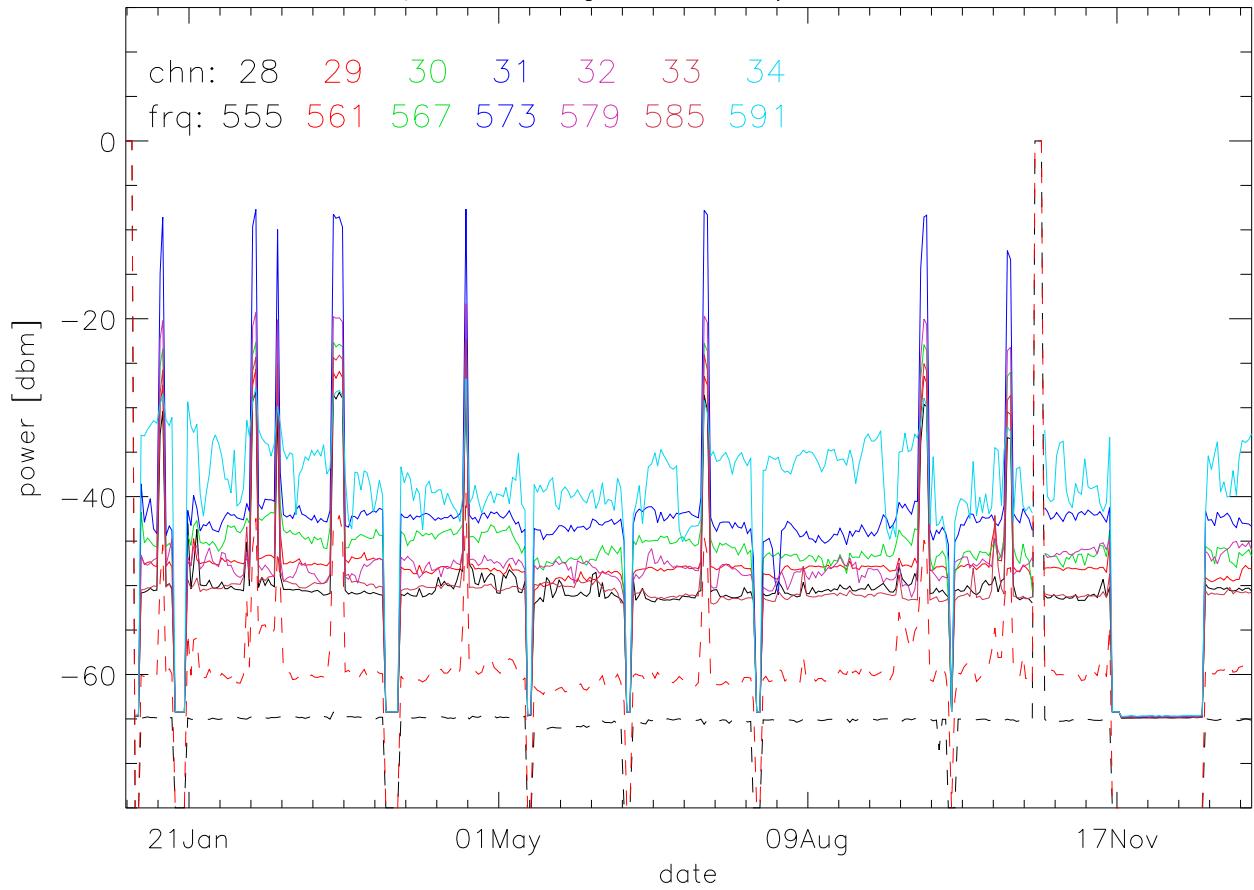

TV stations hilltopMonitoring 1999:daily median. 550Mhz RfiBand

TV stations hilltopMonitoring 1999:daily median. 550Mhz RfiBand

TV stations hilltopMonitoring 1999:daily median. 550Mhz RfiBand

TV stations hilltopMonitoring 1999:daily median. 550Mhz RfiBand

TV stations hilltopMonitoring 1999:daily median. 725Mhz RfiBand

TV stations hilltopMonitoring 1999:daily median. 725Mhz RfiBand

TV stations hilltopMonitoring 1999:daily median. 725Mhz RfiBand

TV stations hilltopMonitoring 1999:daily median. 725Mhz RfiBand

TV stations hilltopMonitoring 1999:daily median. 725Mhz RfiBand