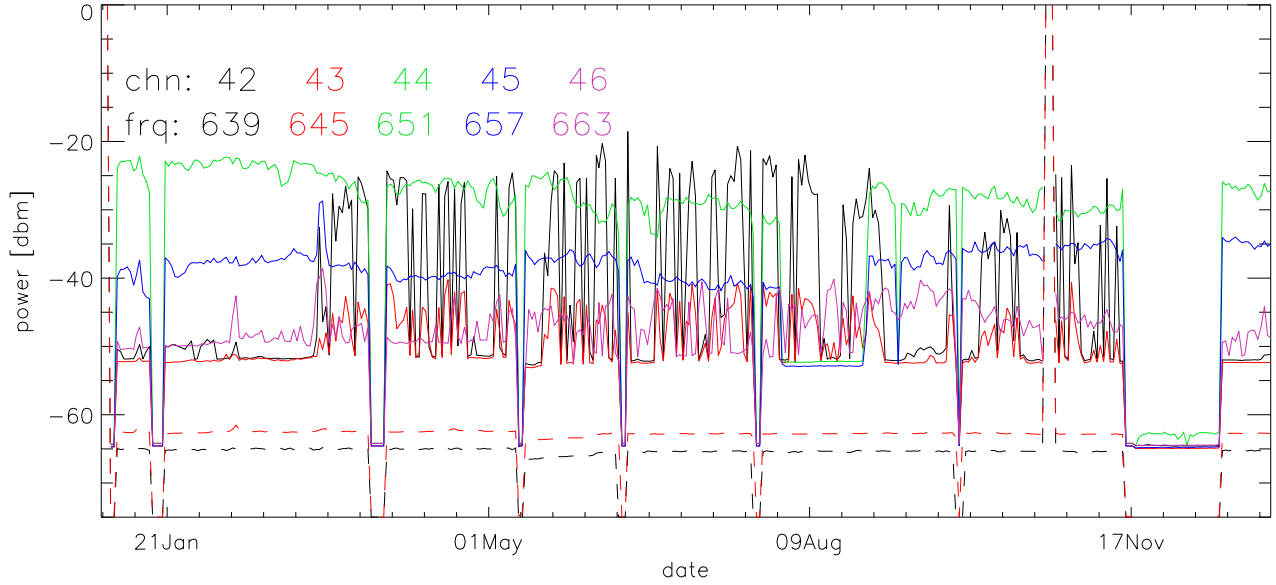

TV stations hilltopMonitoring 1999:daily median. 550Mhz RfiBand

TV stations hilltopMonitoring 1999:daily median. 550Mhz RfiBand

TV stations hilltopMonitoring 1999:daily median. 550Mhz RfiBand

TV stations hilltopMonitoring 1999:daily median. 550Mhz RfiBand

TV stations hilltopMonitoring 1999:daily median. 725Mhz RfiBand

TV stations hilltopMonitoring 1999:daily median. 725Mhz RfiBand

TV stations hilltopMonitoring 1999:daily median. 725Mhz RfiBand

TV stations hilltopMonitoring 1999:daily median. 725Mhz RfiBand

TV stations hilltopMonitoring 1999:daily median. 725Mhz RfiBand