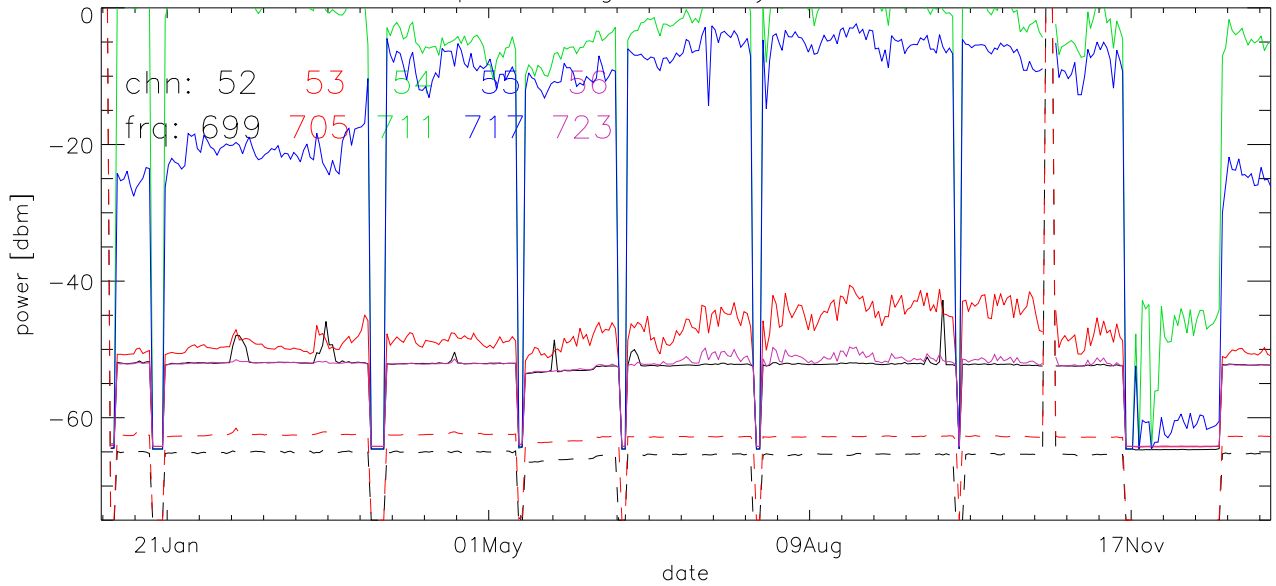

TV stations hilltopMonitoring 1999:daily median. 550Mhz RfiBand

TV stations hilltopMonitoring 1999:daily median. 550Mhz RfiBand

TV stations hilltopMonitoring 1999:daily median. 550Mhz RfiBand

TV stations hilltopMonitoring 1999:daily median. 550Mhz RfiBand

TV stations hilltopMonitoring 1999:daily median. 725Mhz RfiBand

TV stations hilltopMonitoring 1999:daily median. 725Mhz RfiBand

TV stations hilltopMonitoring 1999:daily median. 725Mhz RfiBand

TV stations hilltopMonitoring 1999:daily median. 725Mhz RfiBand

TV stations hilltopMonitoring 1999:daily median. 725Mhz RfiBand