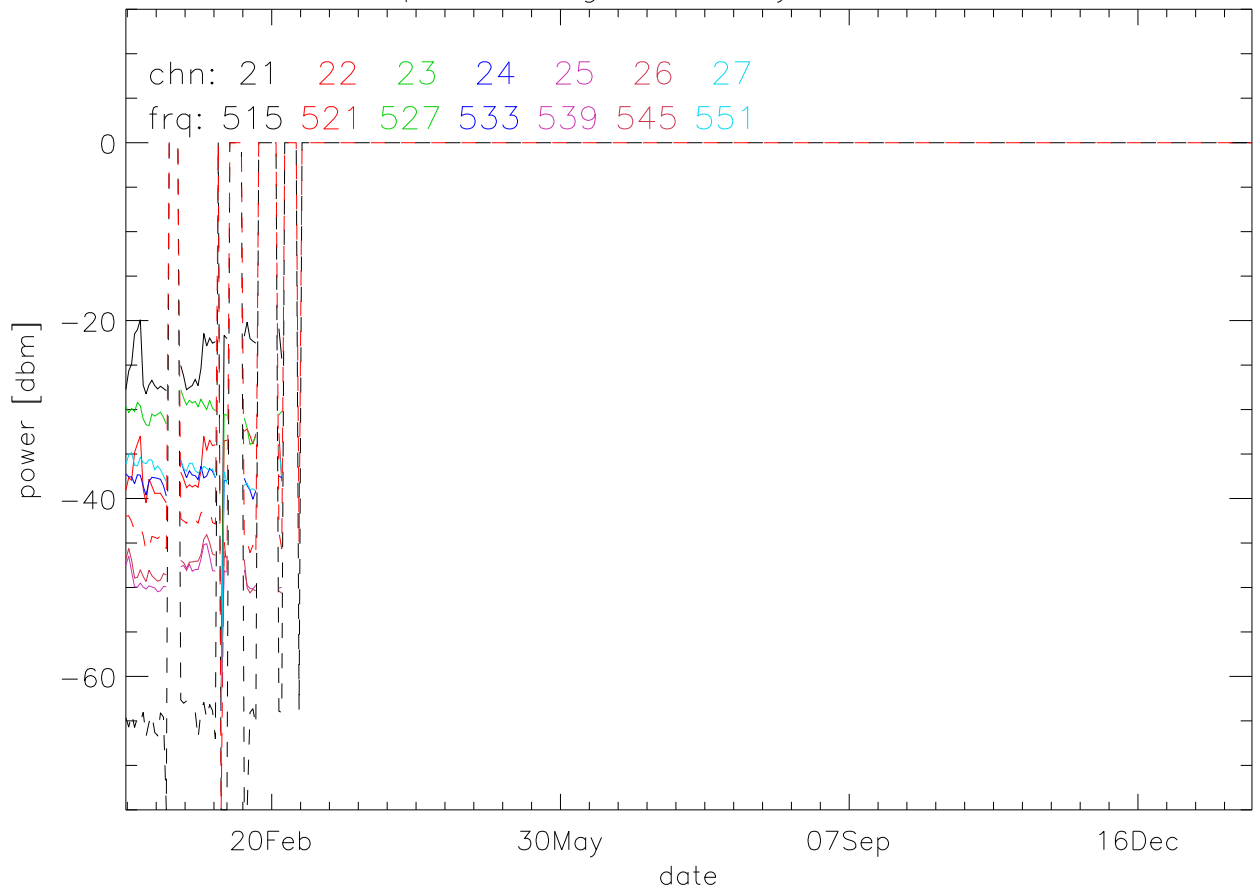

TV stations hilltopMonitoring 2020:daily median. 550Mhz RfiBand

TV stations hilltopMonitoring 2020:daily median. 550Mhz RfiBand

TV stations hilltopMonitoring 2020:daily median. 550Mhz RfiBand

TV stations hilltopMonitoring 2020:daily median. 550Mhz RfiBand

TV stations hilltopMonitoring 2020:daily median. 725Mhz RfiBand

TV stations hilltopMonitoring 2020:daily median. 725Mhz RfiBand