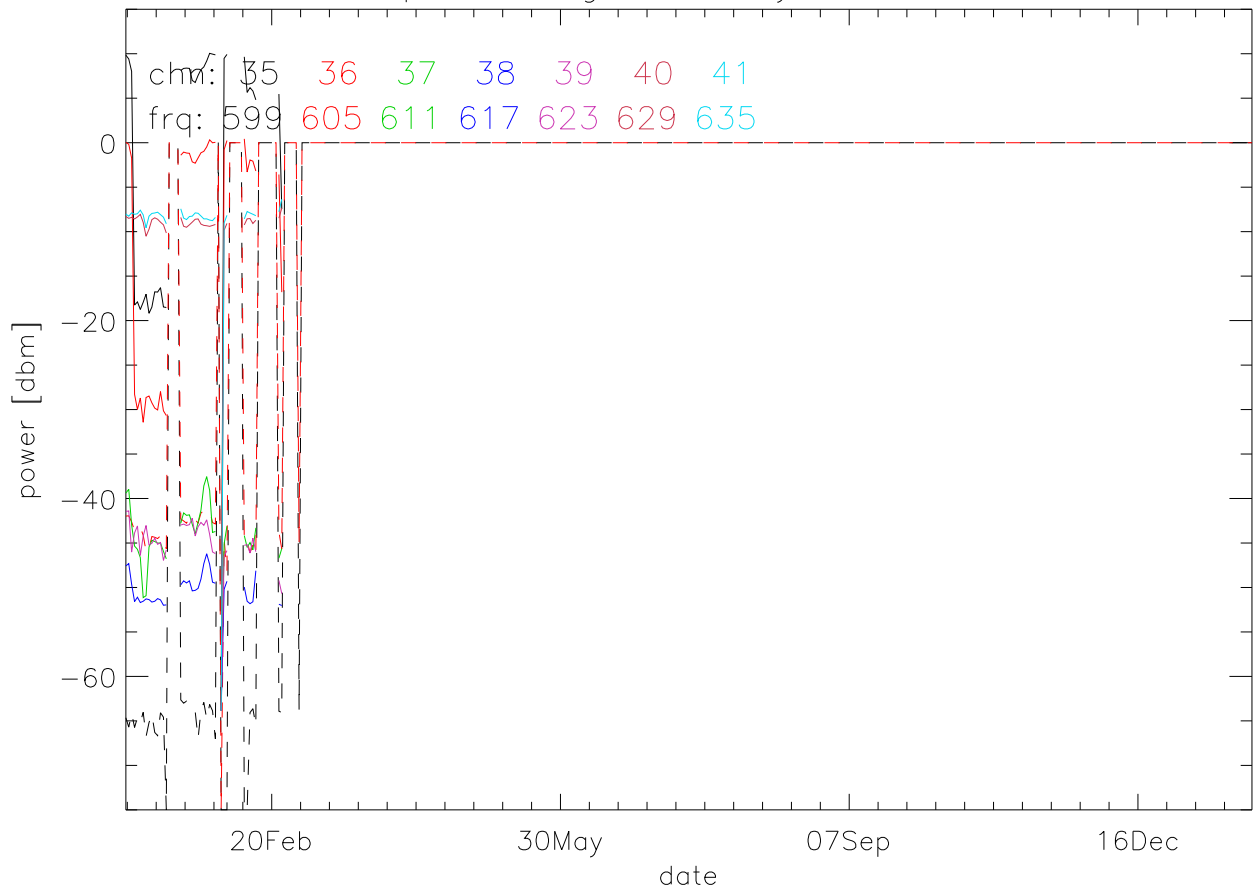

TV stations hilltopMonitoring 2020:daily median. 550Mhz RfiBand

TV stations hilltopMonitoring 2020:daily median. 550Mhz RfiBand

TV stations hilltopMonitoring 2020:daily median. 550Mhz RfiBand

TV stations hilltopMonitoring 2020:daily median. 550Mhz RfiBand