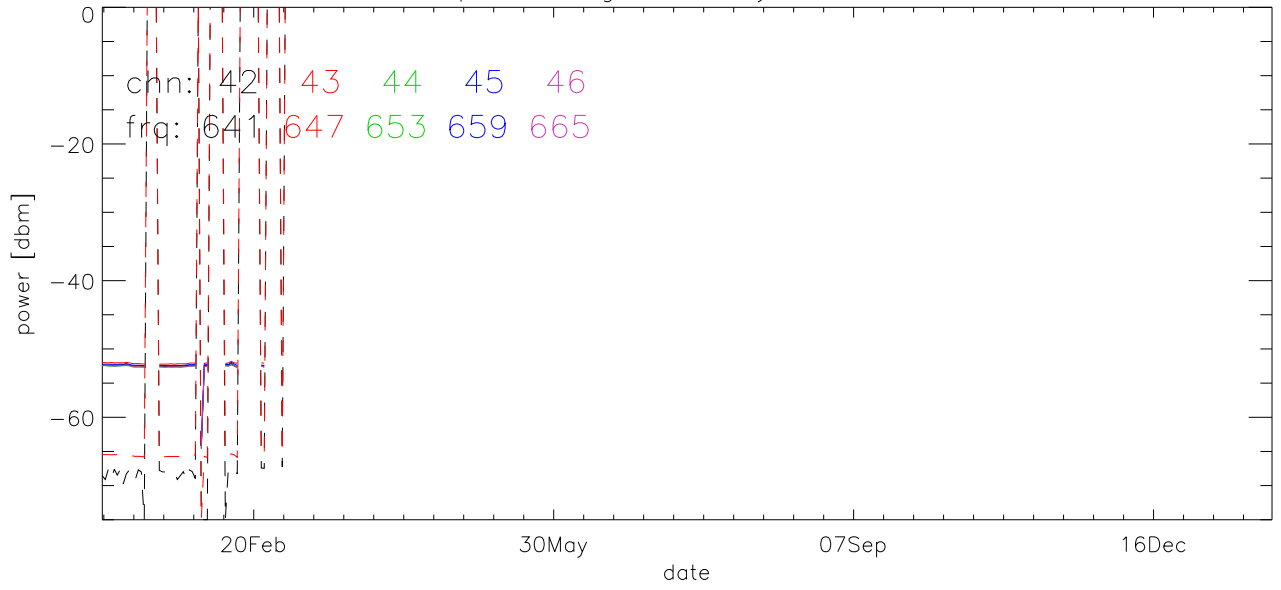

TV stations hilltopMonitoring 2020:daily median. 725Mhz RfiBand

TV stations hilltopMonitoring 2020:daily median. 725Mhz RfiBand