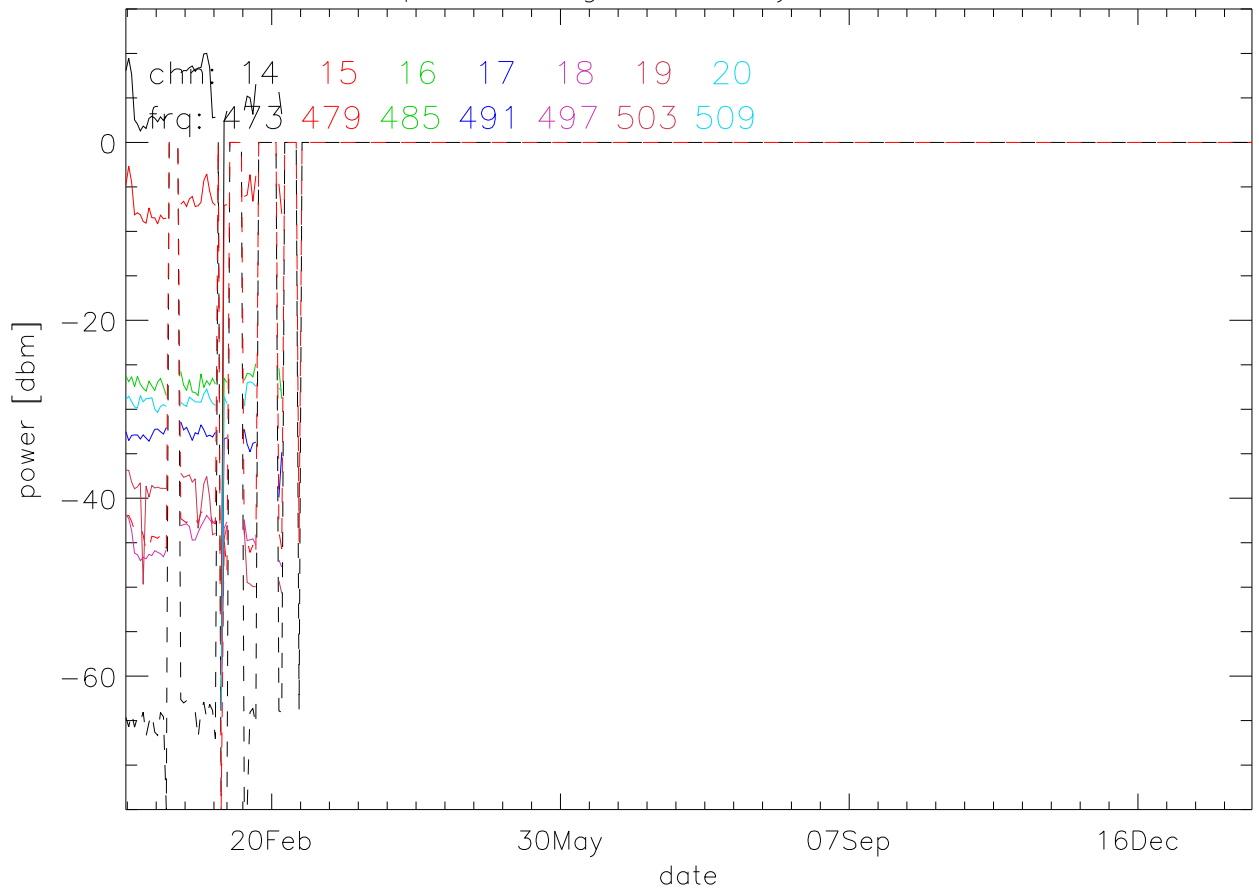

TV stations hilltopMonitoring 2020:daily median. 550Mhz RfiBand

TV stations hilltopMonitoring 2020:daily median. 550Mhz RfiBand

TV stations hilltopMonitoring 2020:daily median. 550Mhz RfiBand

TV stations hilltopMonitoring 2020:daily median. 550Mhz RfiBand

TV stations hilltopMonitoring 2020:daily median. 725Mhz RfiBand

TV stations hilltopMonitoring 2020:daily median. 725Mhz RfiBand