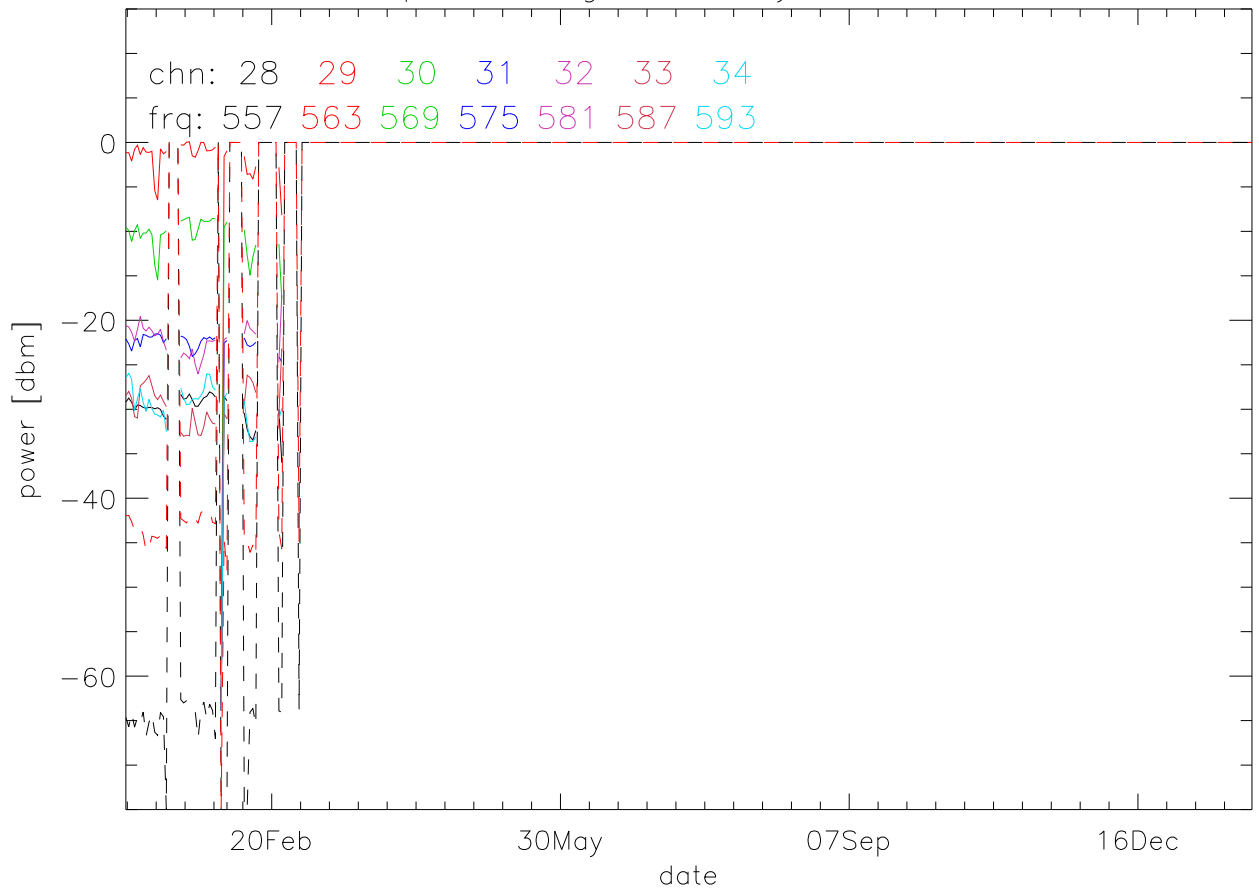

TV stations hilltopMonitoring 2020:daily median. 550Mhz RfiBand

TV stations hilltopMonitoring 2020:daily median. 550Mhz RfiBand

TV stations hilltopMonitoring 2020:daily median. 550Mhz RfiBand

TV stations hilltopMonitoring 2020:daily median. 550Mhz RfiBand

TV stations hilltopMonitoring 2020:daily median. 725Mhz RfiBand

TV stations hilltopMonitoring 2020:daily median. 725Mhz RfiBand