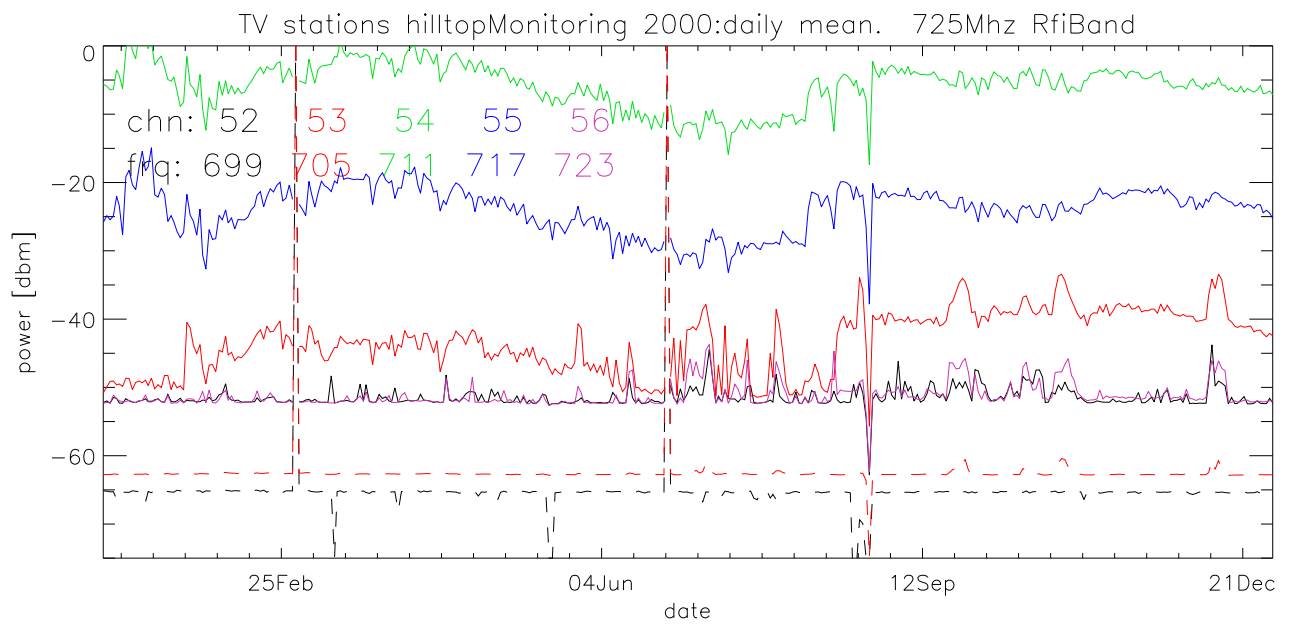

TV stations hilltopMonitoring 2000:daily mean. 550Mhz RfiBand

TV stations hilltopMonitoring 2000:daily mean. 550Mhz RfiBand

TV stations hilltopMonitoring 2000:daily mean. 550Mhz RfiBand

TV stations hilltopMonitoring 2000:daily mean. 550Mhz RfiBand

TV stations hilltopMonitoring 2000:daily mean. 725Mhz RfiBand

TV stations hilltopMonitoring 2000:daily mean. 725Mhz RfiBand