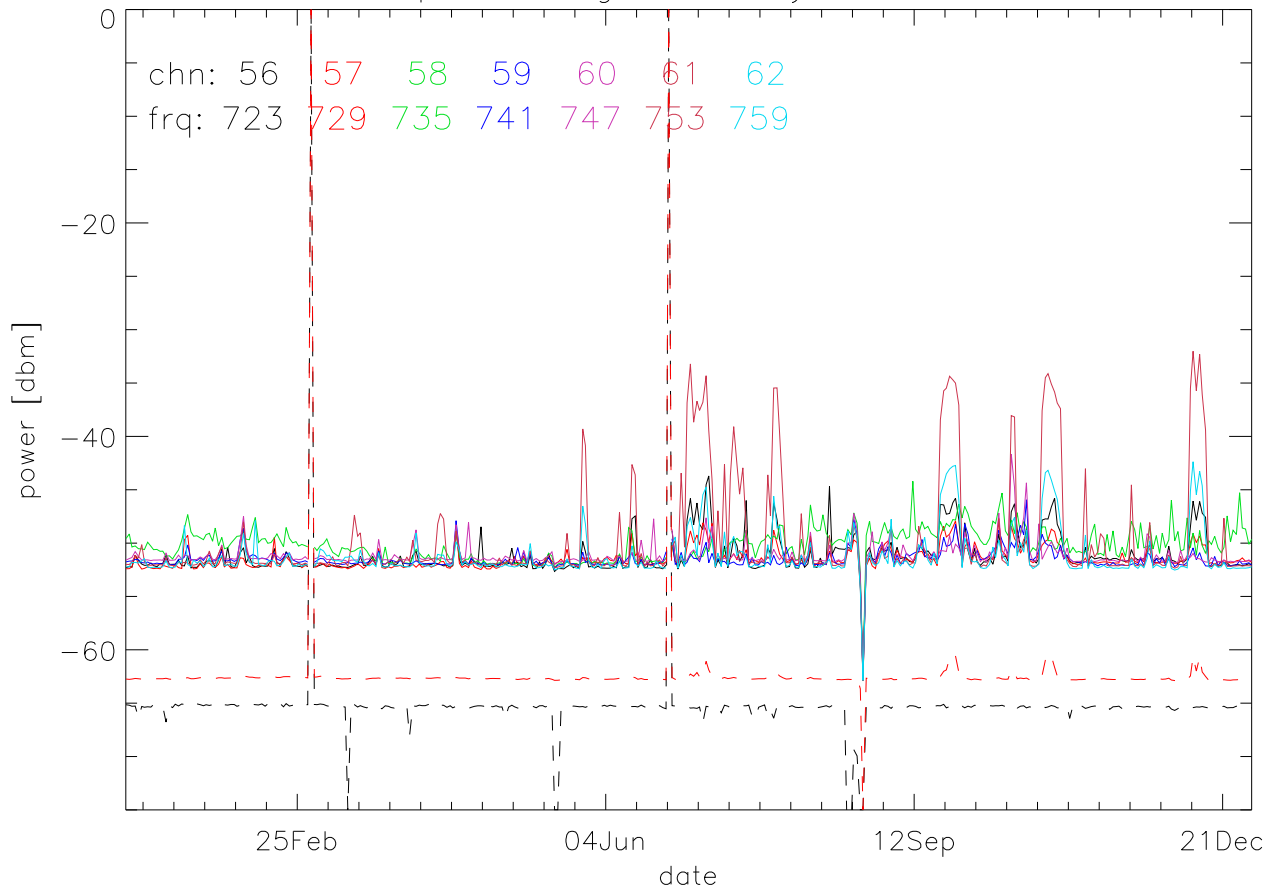

TV stations hilltopMonitoring 2000:daily mean. 550Mhz RfiBand

TV stations hilltopMonitoring 2000:daily mean. 550Mhz RfiBand

TV stations hilltopMonitoring 2000:daily mean. 550Mhz RfiBand

TV stations hilltopMonitoring 2000:daily mean. 550Mhz RfiBand

TV stations hilltopMonitoring 2000:daily mean. 725Mhz RfiBand

TV stations hilltopMonitoring 2000:daily mean. 725Mhz RfiBand