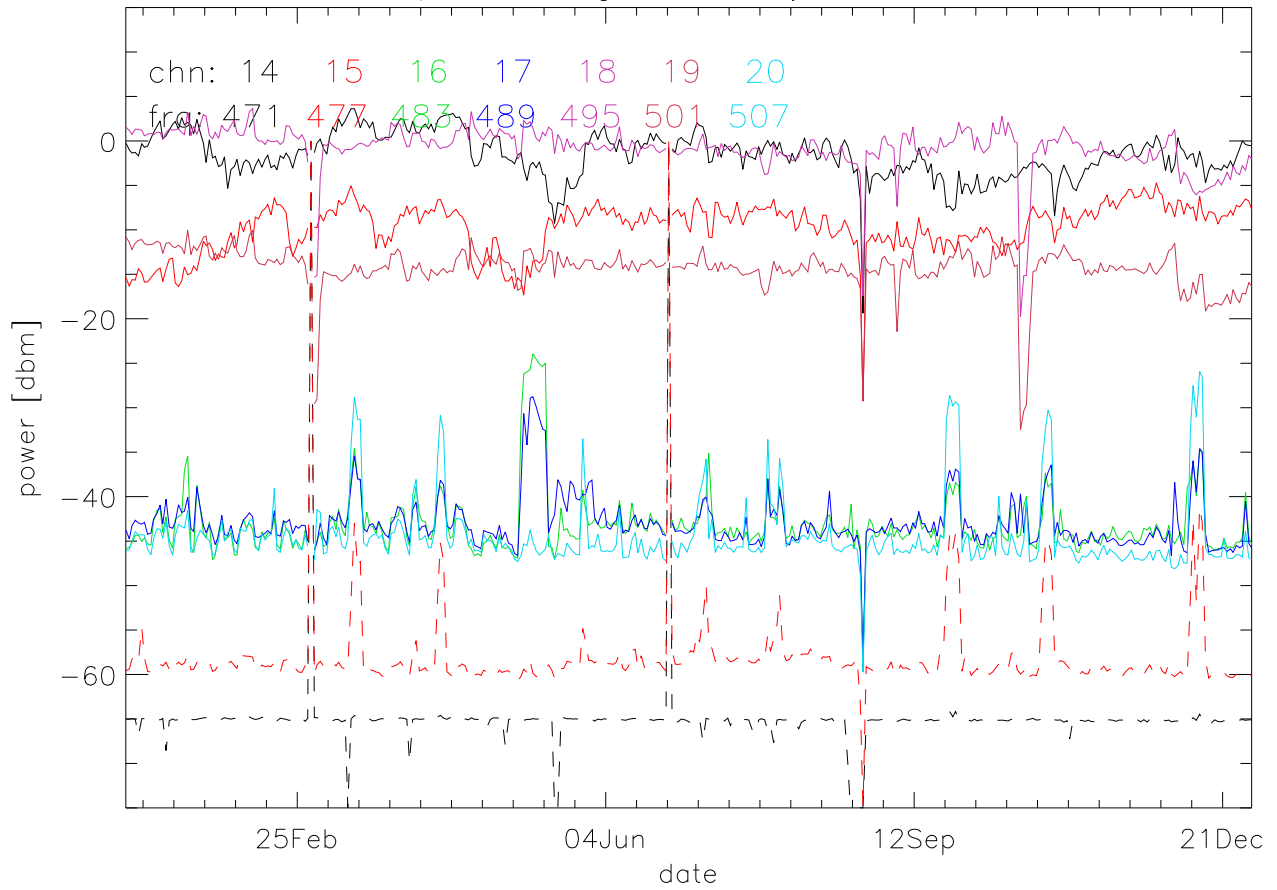

TV stations hilltopMonitoring 2000:daily mean. 550Mhz RfiBand

TV stations hilltopMonitoring 2000:daily mean. 550Mhz RfiBand

TV stations hilltopMonitoring 2000:daily mean. 550Mhz RfiBand

TV stations hilltopMonitoring 2000:daily mean. 550Mhz RfiBand

TV stations hilltopMonitoring 2000:daily mean. 725Mhz RfiBand

TV stations hilltopMonitoring 2000:daily mean. 725Mhz RfiBand