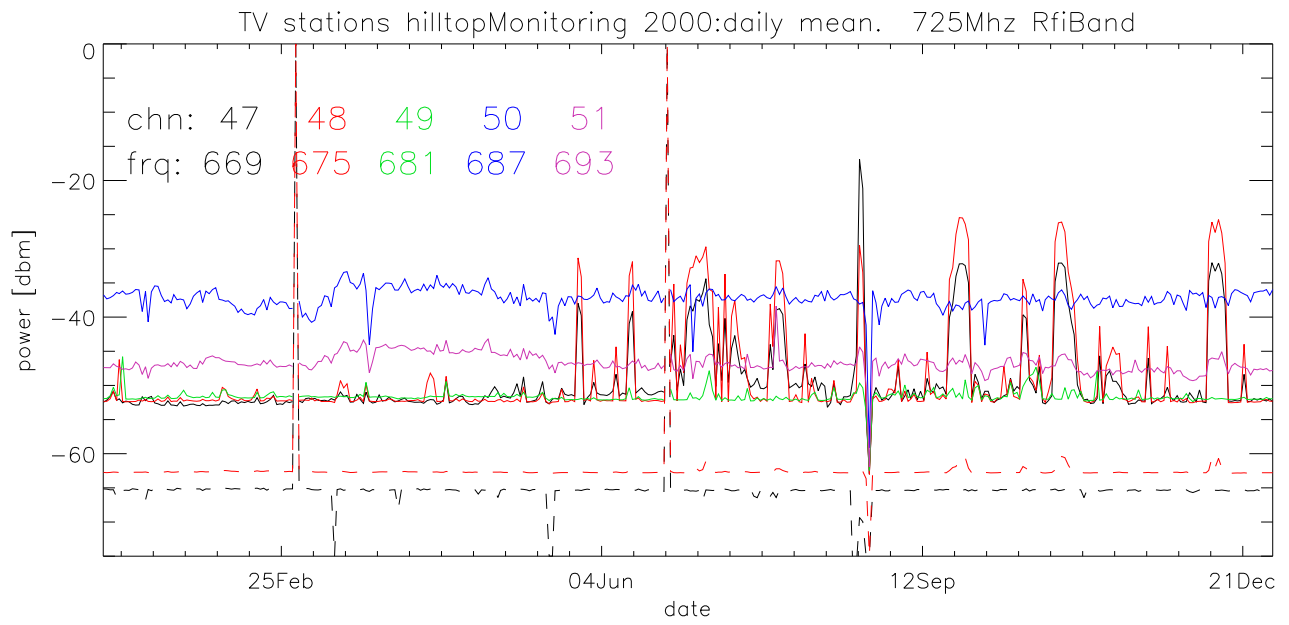

TV stations hilltopMonitoring 2000:daily mean. 550Mhz RfiBand

TV stations hilltopMonitoring 2000:daily mean. 550Mhz RfiBand

TV stations hilltopMonitoring 2000:daily mean. 550Mhz RfiBand

TV stations hilltopMonitoring 2000:daily mean. 550Mhz RfiBand

TV stations hilltopMonitoring 2000:daily mean. 725Mhz RfiBand

TV stations hilltopMonitoring 2000:daily mean. 725Mhz RfiBand