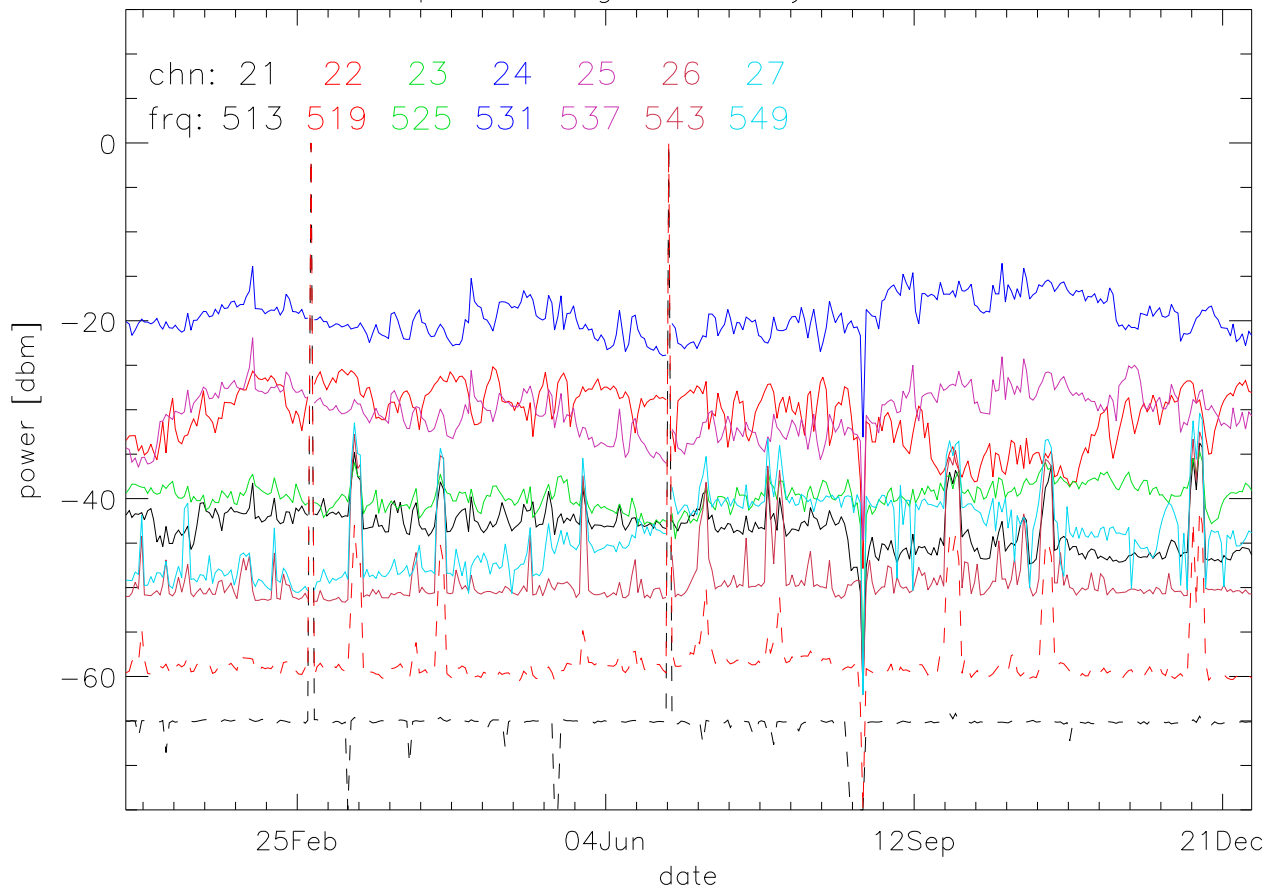

TV stations hilltopMonitoring 2000:daily mean. 550Mhz RfiBand

TV stations hilltopMonitoring 2000:daily mean. 550Mhz RfiBand

TV stations hilltopMonitoring 2000:daily mean. 550Mhz RfiBand

TV stations hilltopMonitoring 2000:daily mean. 550Mhz RfiBand

TV stations hilltopMonitoring 2000:daily mean. 725Mhz RfiBand

TV stations hilltopMonitoring 2000:daily mean. 725Mhz RfiBand