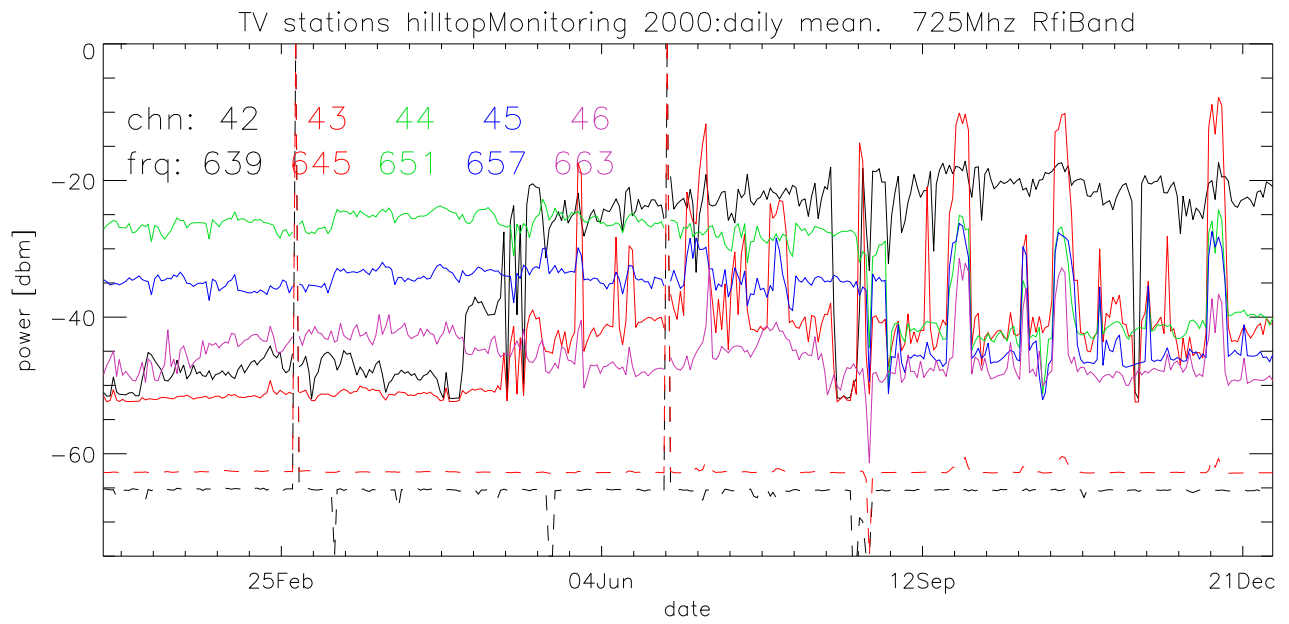

TV stations hilltopMonitoring 2000:daily mean. 550Mhz RfiBand

TV stations hilltopMonitoring 2000:daily mean. 550Mhz RfiBand

TV stations hilltopMonitoring 2000:daily mean. 550Mhz RfiBand

TV stations hilltopMonitoring 2000:daily mean. 550Mhz RfiBand

TV stations hilltopMonitoring 2000:daily mean. 725Mhz RfiBand

TV stations hilltopMonitoring 2000:daily mean. 725Mhz RfiBand