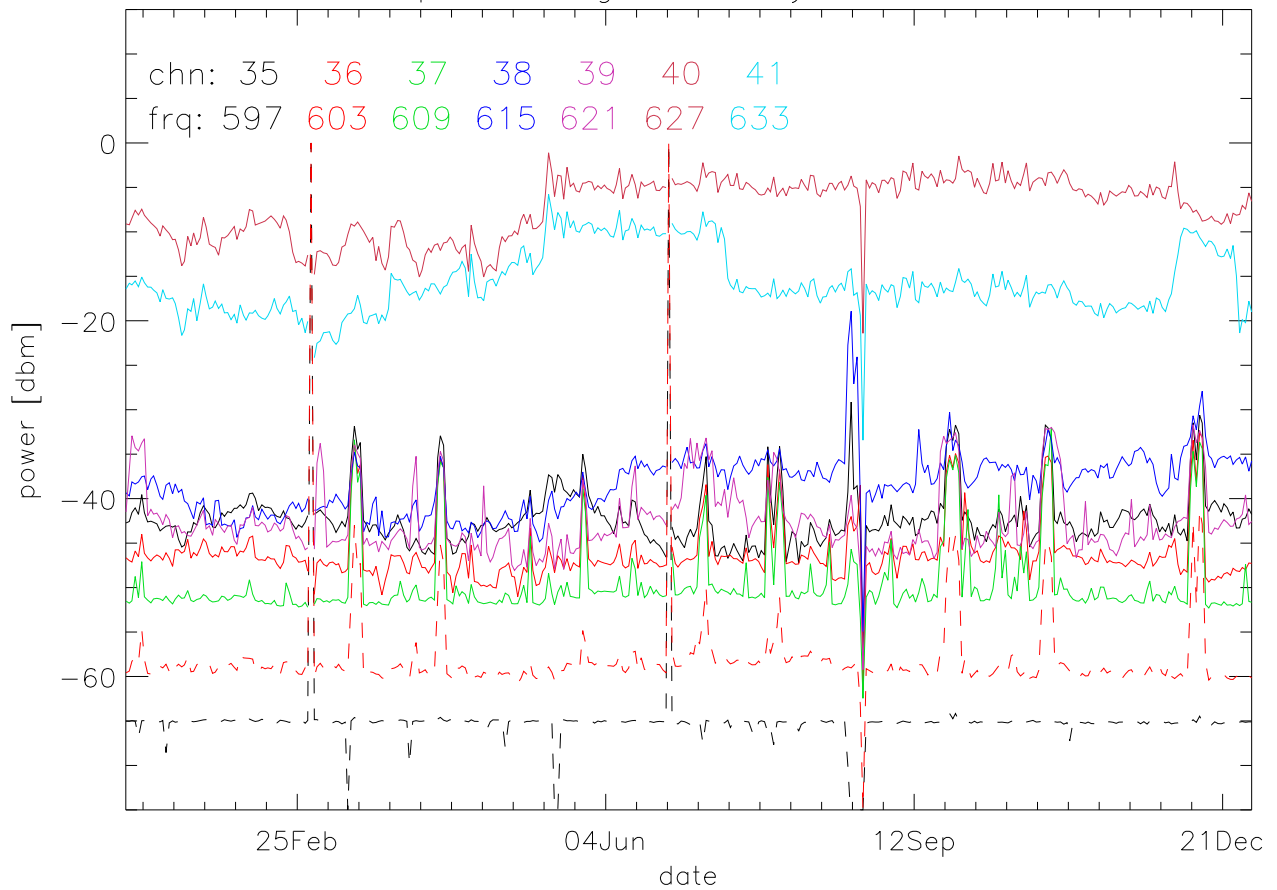

TV stations hilltopMonitoring 2000:daily mean. 550Mhz RfiBand

TV stations hilltopMonitoring 2000:daily mean. 550Mhz RfiBand

TV stations hilltopMonitoring 2000:daily mean. 550Mhz RfiBand

TV stations hilltopMonitoring 2000:daily mean. 550Mhz RfiBand

TV stations hilltopMonitoring 2000:daily mean. 725Mhz RfiBand

TV stations hilltopMonitoring 2000:daily mean. 725Mhz RfiBand