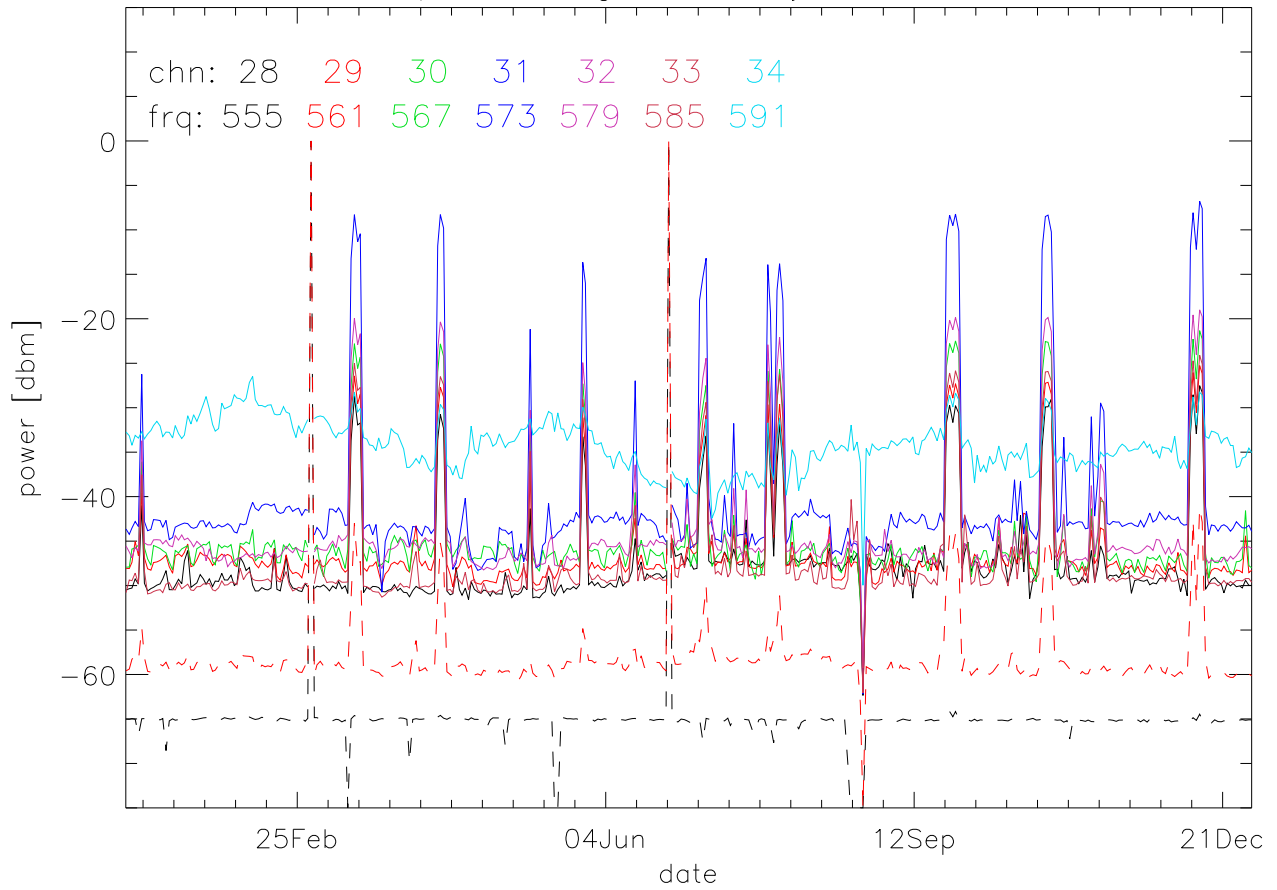

TV stations hilltopMonitoring 2000:daily mean. 550Mhz RfiBand

TV stations hilltopMonitoring 2000:daily mean. 550Mhz RfiBand

TV stations hilltopMonitoring 2000:daily mean. 550Mhz RfiBand

TV stations hilltopMonitoring 2000:daily mean. 550Mhz RfiBand

TV stations hilltopMonitoring 2000:daily mean. 725Mhz RfiBand

TV stations hilltopMonitoring 2000:daily mean. 725Mhz RfiBand