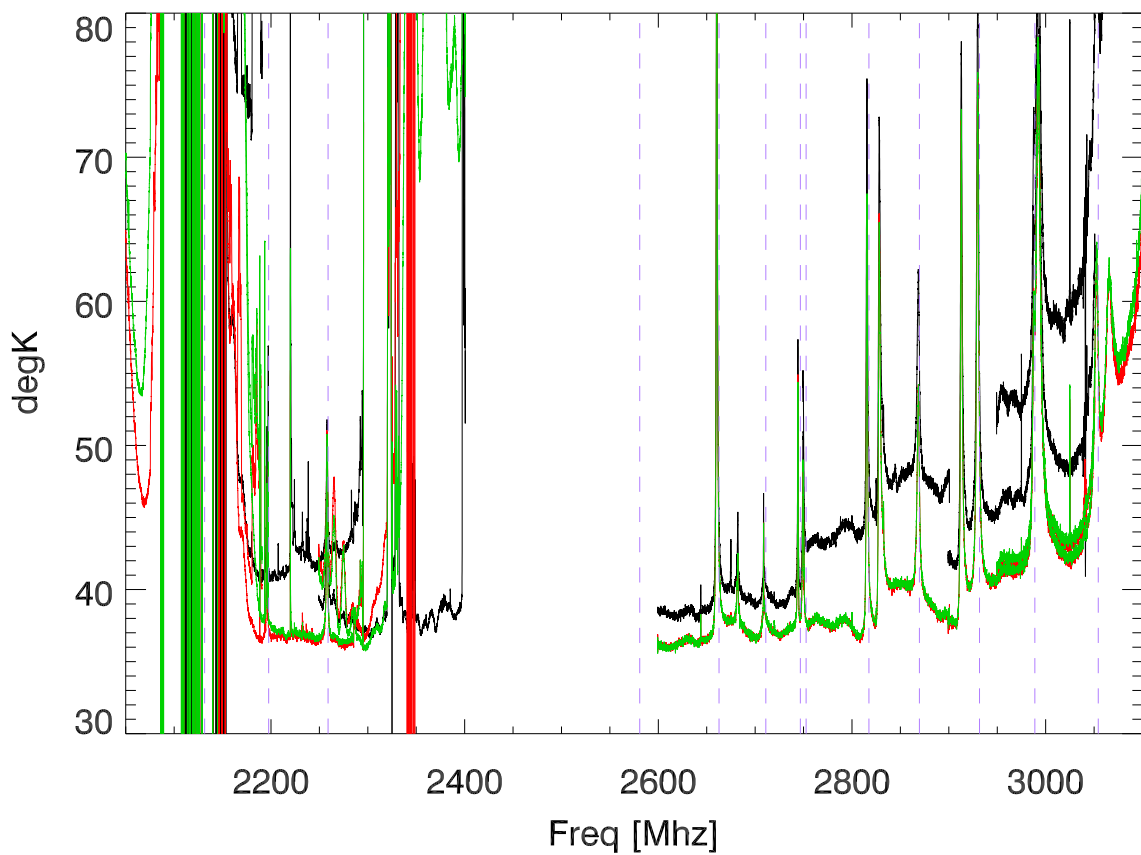

### Calon - calOff. raw Spectra

Tsys computed using CalOn,calOff. PoIA

sbw resonances meas 2001

Tsys computed using CalOn,calOff. PoIB

### Tsys blowup. PoIA

sbw resonances meas 2001