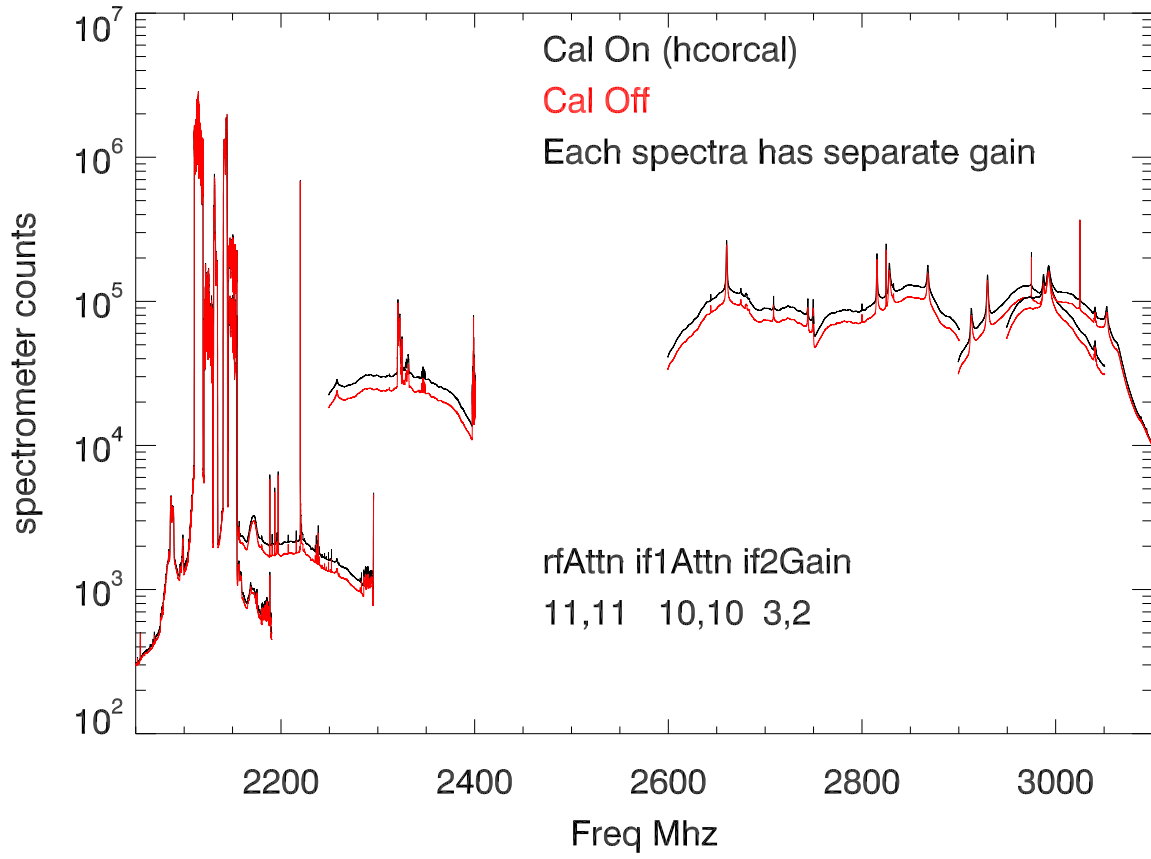

25feb15 sbw calOn,calOff. MockRawSpectra (poIA)