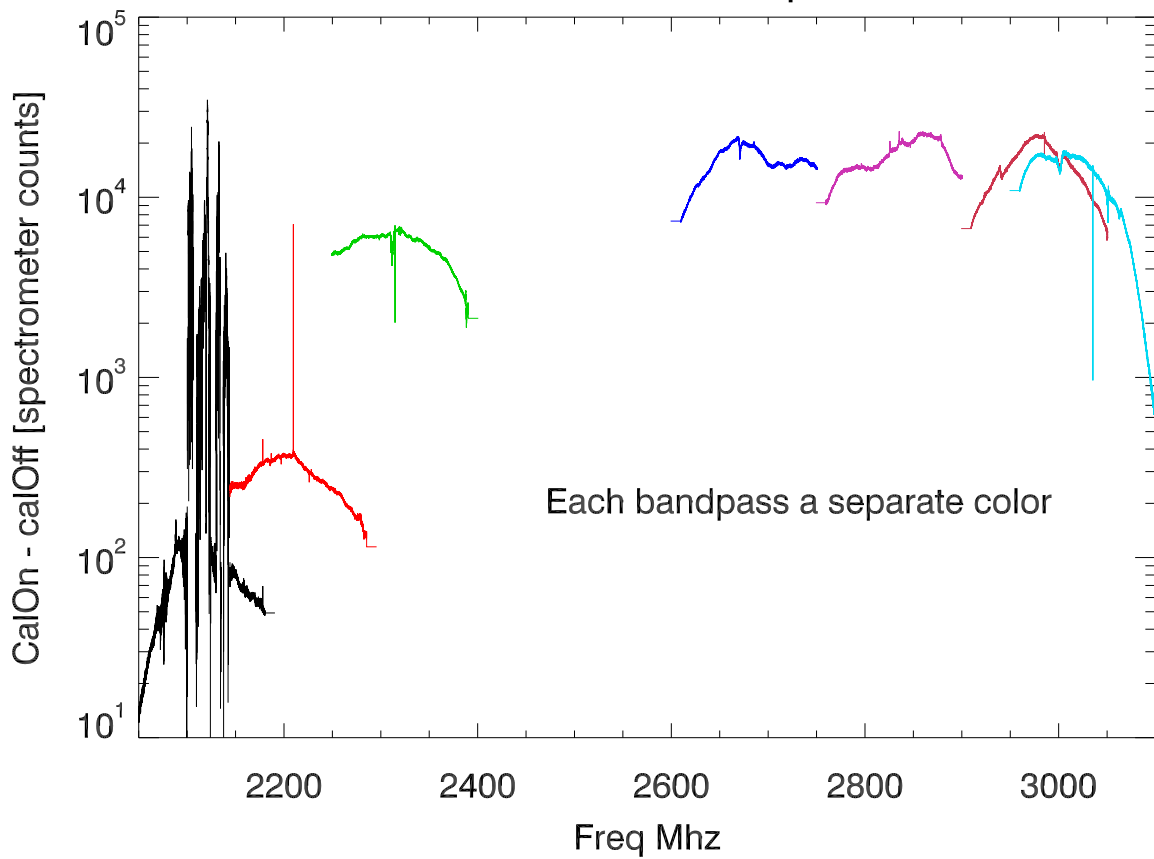

Calon - calOff. raw Spectra