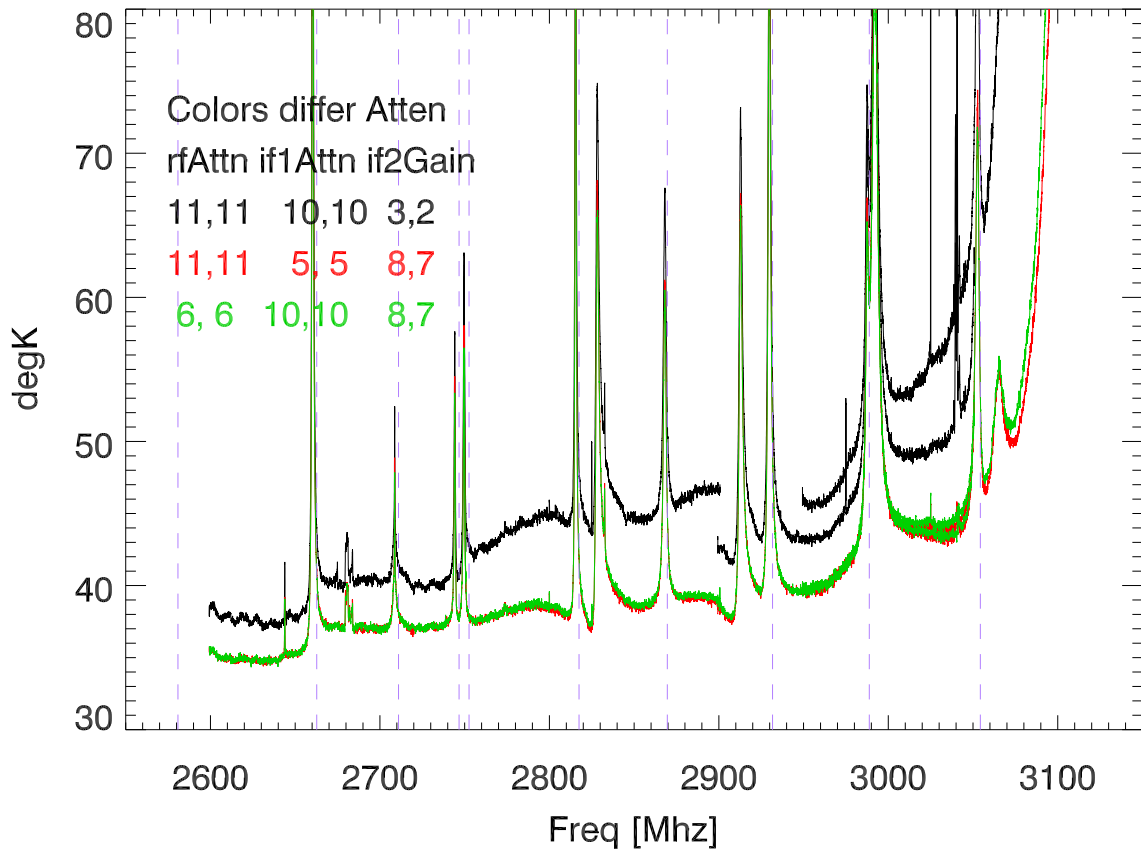

### Calon - calOff. raw Spectra

Tsys computed using CalOn,calOff. PoIA

sbw resonances meas 2001

Tsys computed using CalOn,calOff. PoIB

### Tsys blowup. PoIA

sbw resonances meas 2001