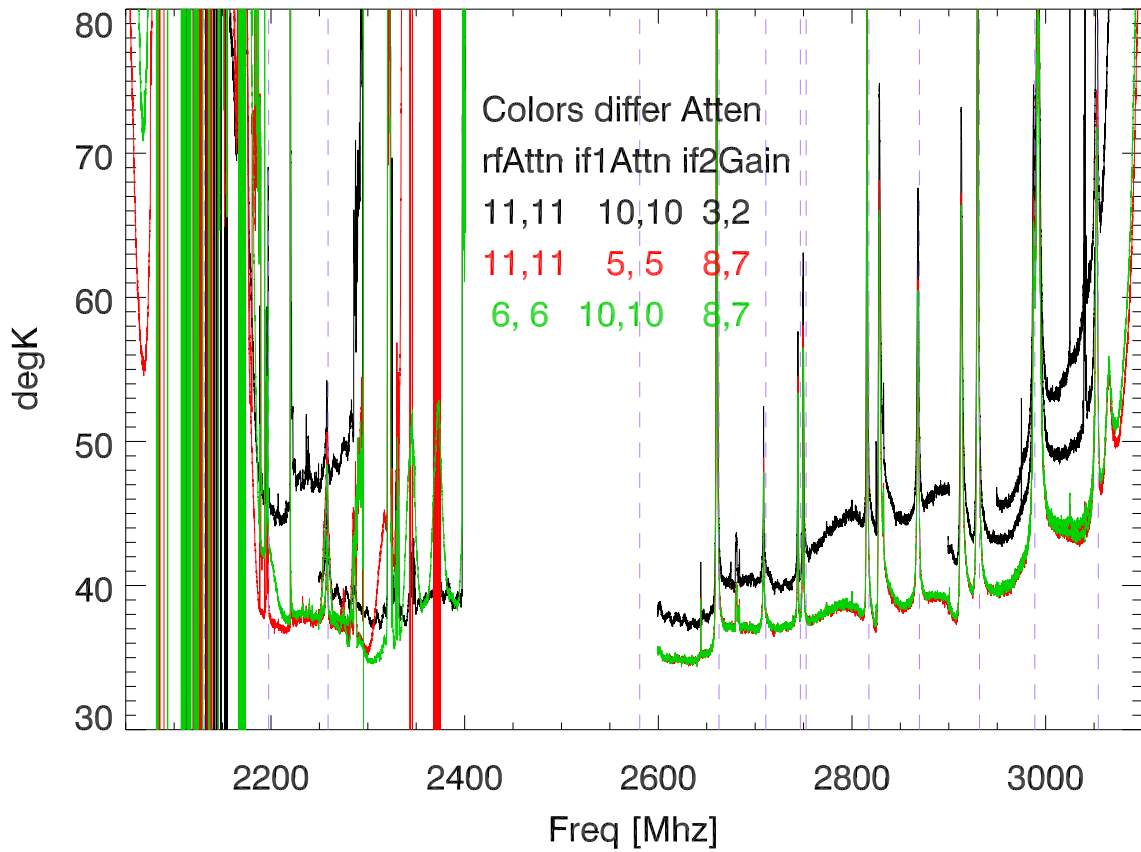

Tsys computed using CalOn,calOff. PoIA