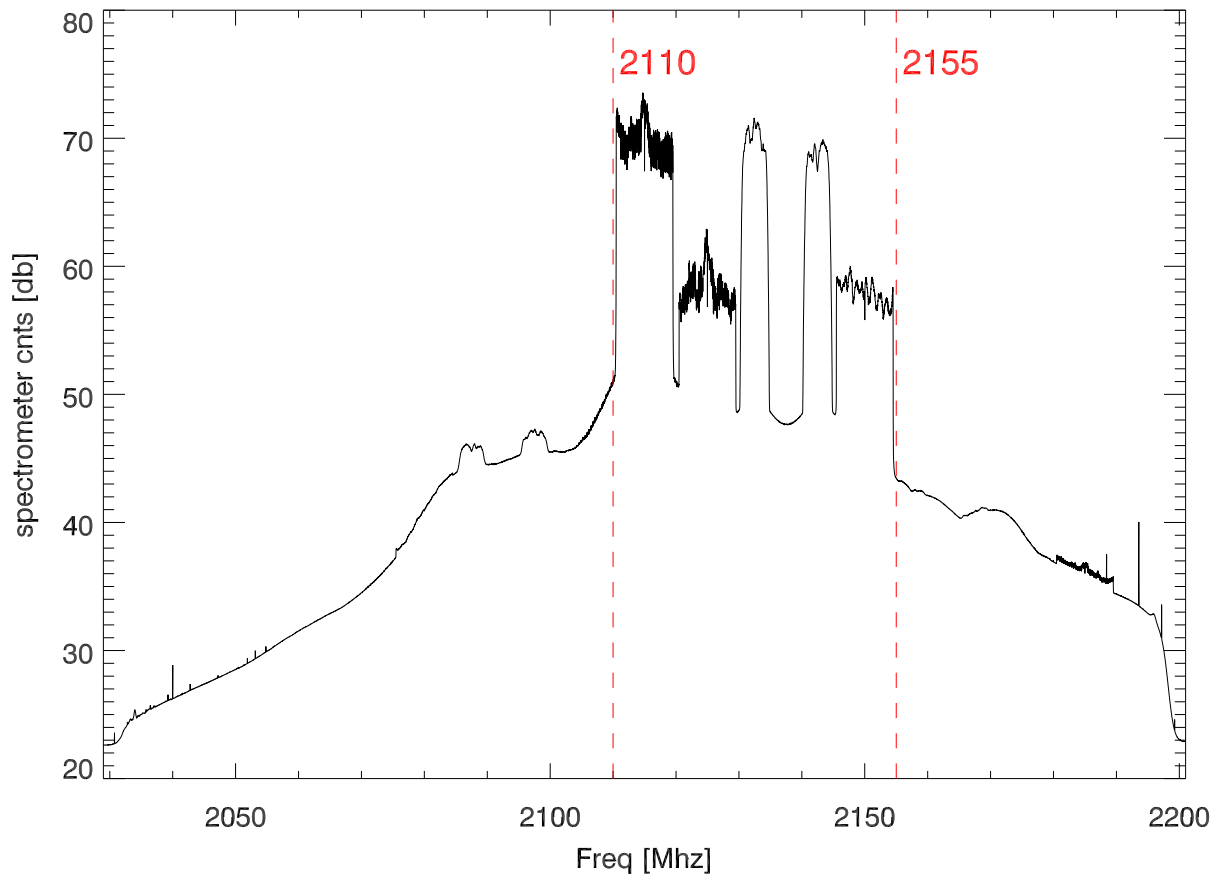

24feb15 sbw 2110-2155 Mhz rfi

blowup showing intermods