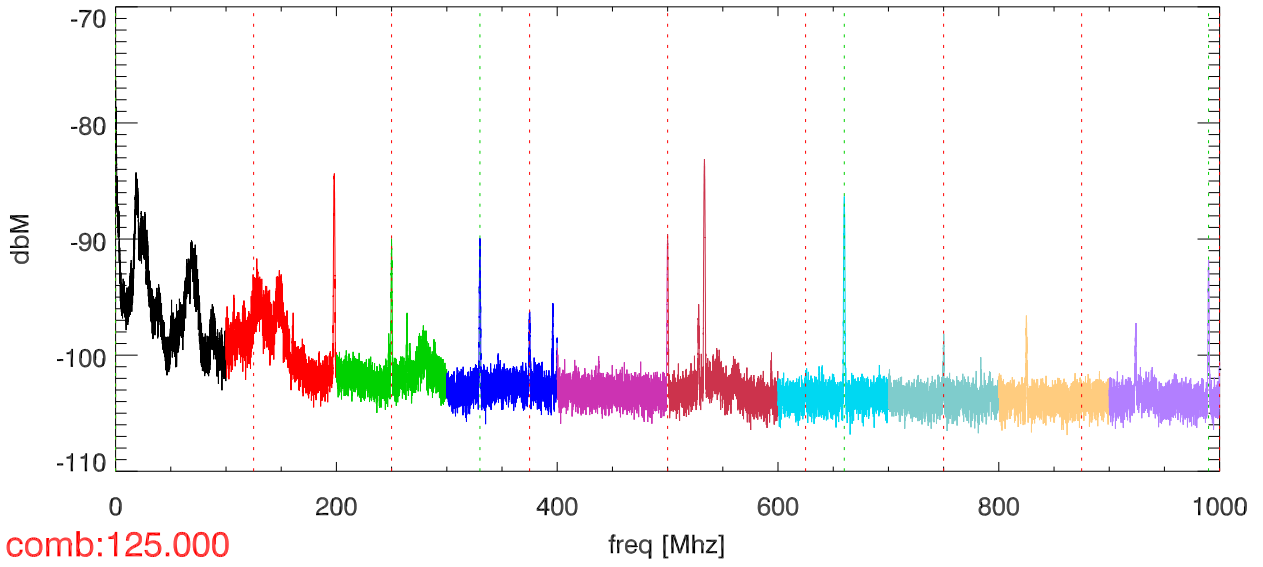

17oct12 netgear\_gsm7238fs network switch screen room test. Pos:Pwrcord

SPD vs freq

SPD vs freq

blowups at various receiver freq ranges.

blowups at various receiver freq ranges.

blowups at various receiver freq ranges.