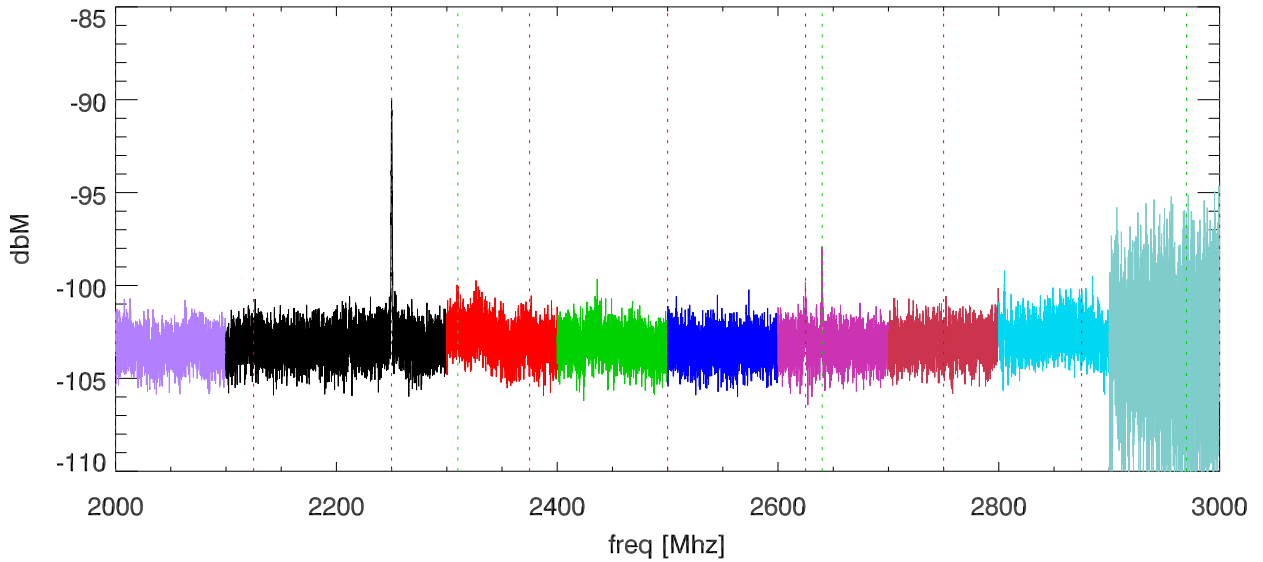

17oct12 netgear\_gsm7238fs network switch screen room test. Pos:Pwrcord

SPD vs freq

SPD vs freq

blowups at various receiver freq ranges.

blowups at various receiver freq ranges.

blowups at various receiver freq ranges.