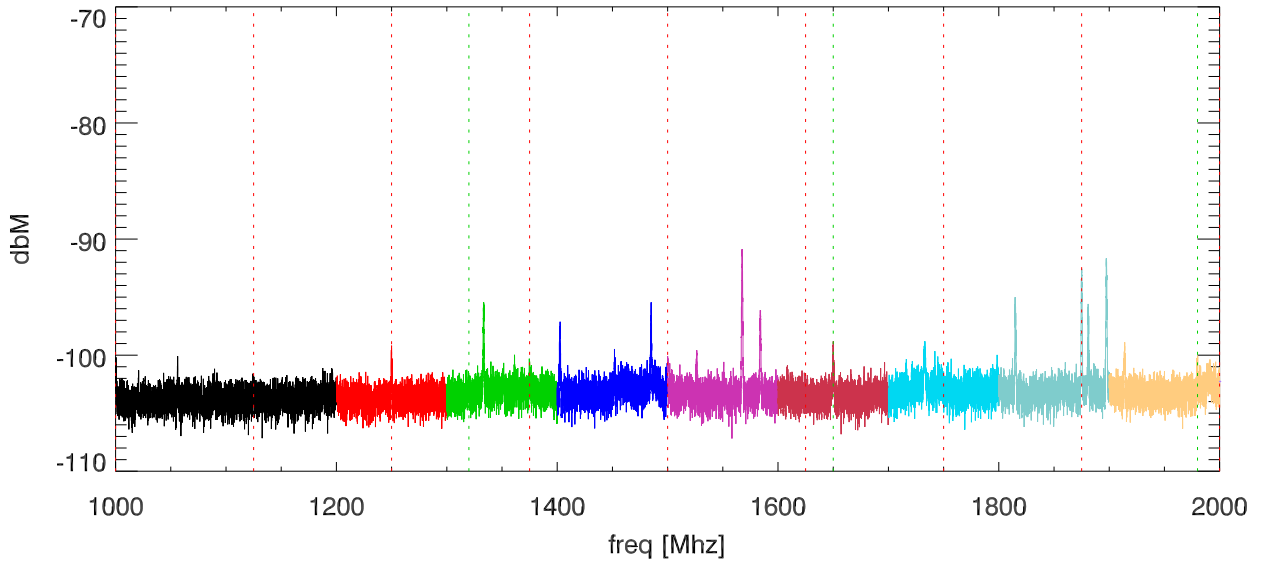

17oct12 netgear\_gsm7238fs network switch screen room test. Pos:Pwrcord

SPD vs freq

SPD vs freq

blowups at various receiver freq ranges.

blowups at various receiver freq ranges.

blowups at various receiver freq ranges.