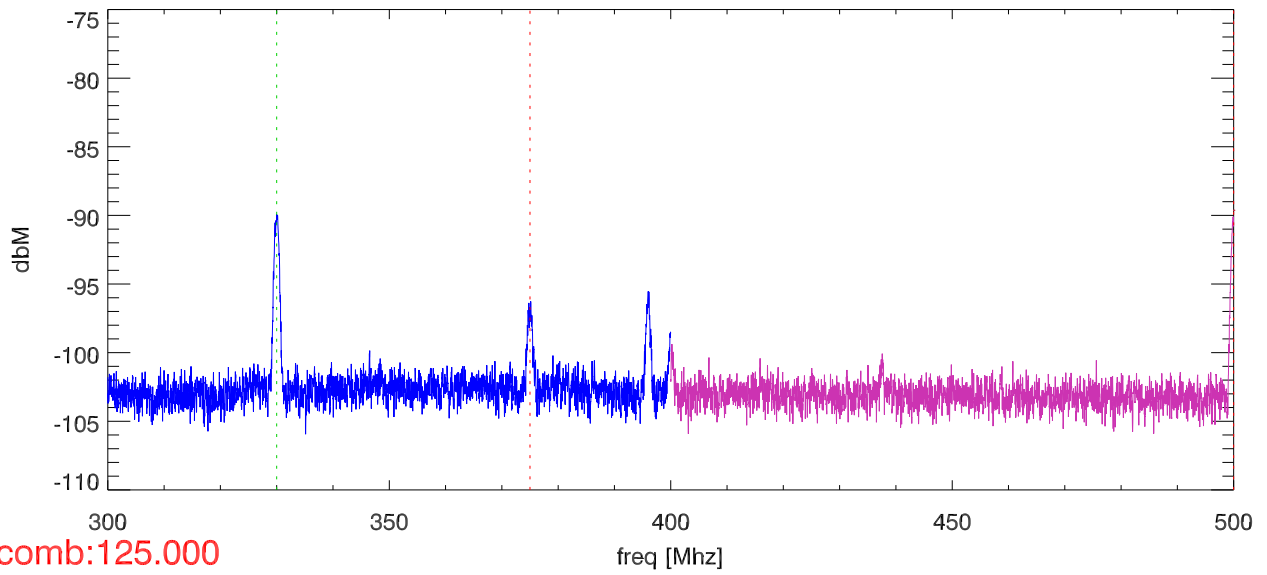

17oct12 netgear\_gsm7238fs network switch screen room test. Pos:Pwrcord

SPD vs freq

SPD vs freq

blowups at various receiver freq ranges.

blowups at various receiver freq ranges.

blowups at various receiver freq ranges.