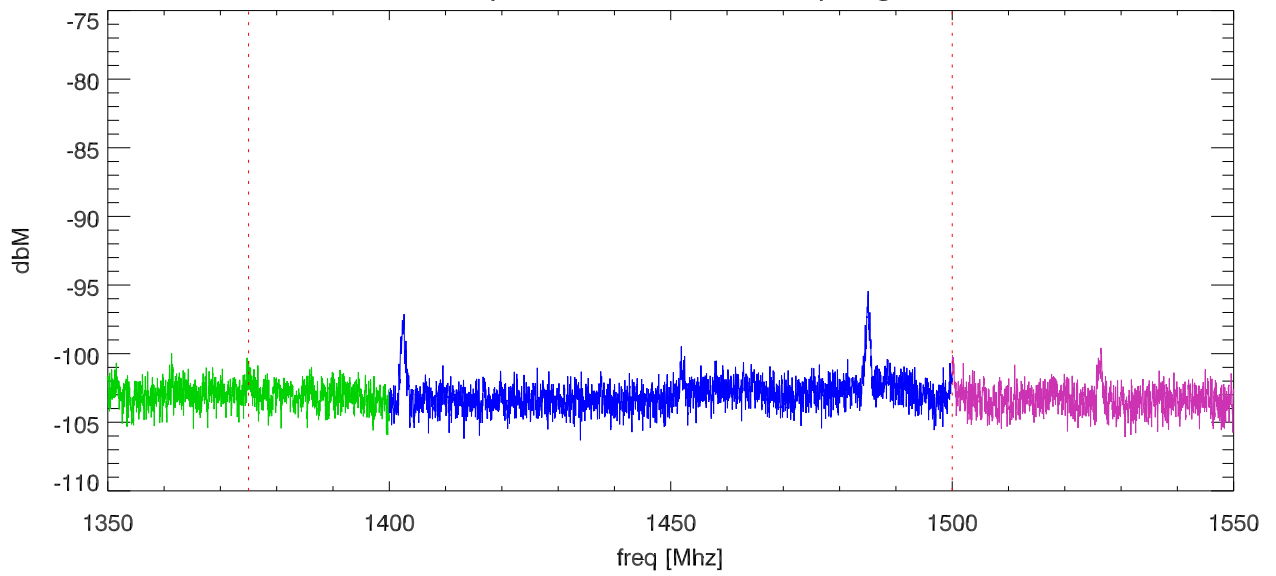

17oct12 netgear\_gsm7238fs network switch screen room test. Pos:Pwrcord

SPD vs freq

SPD vs freq

blowups at various receiver freq ranges.

blowups at various receiver freq ranges.

blowups at various receiver freq ranges.