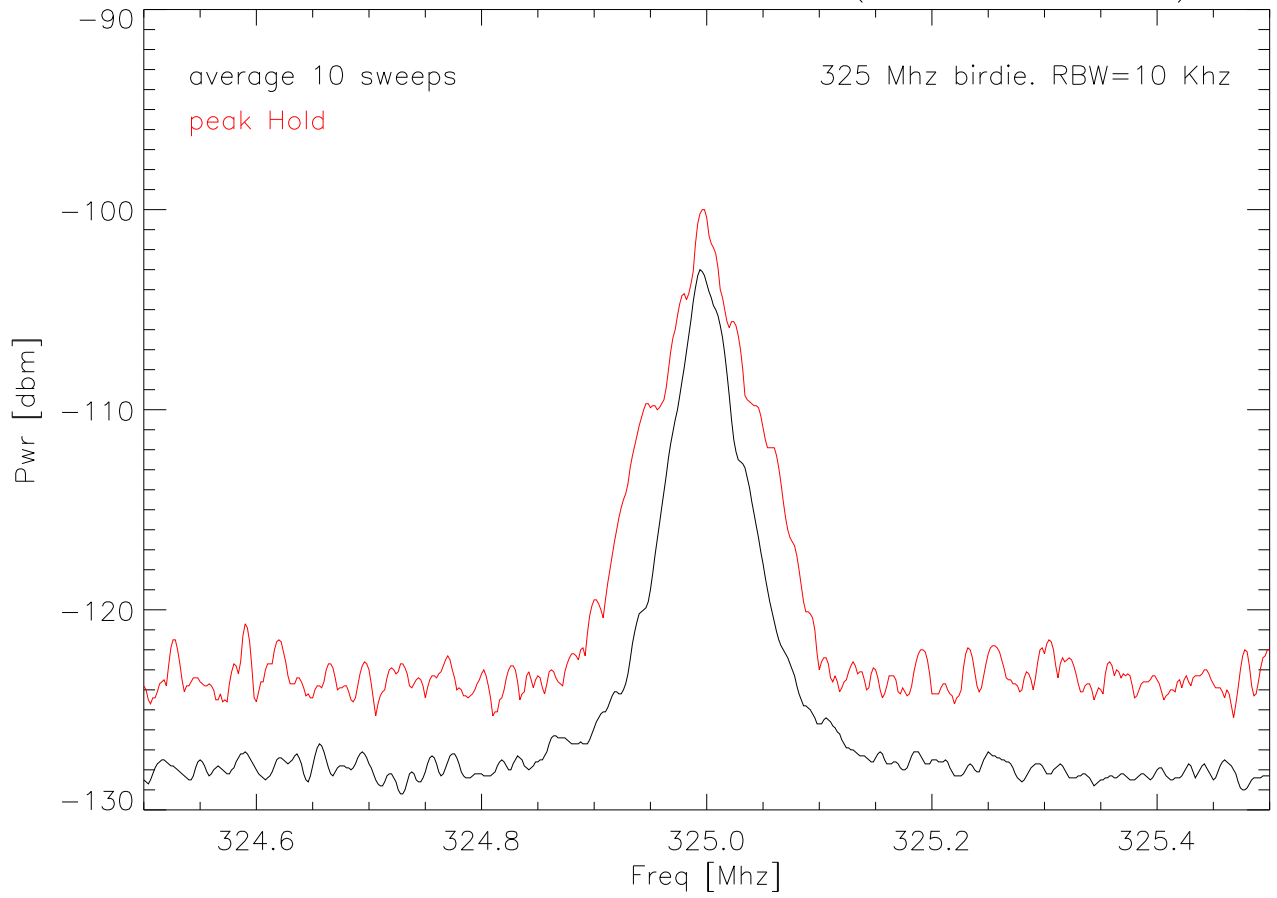

17oct06 rfi from axis 212 camera (in screened room)

324 Mhz birdie. RBW=100 Hz