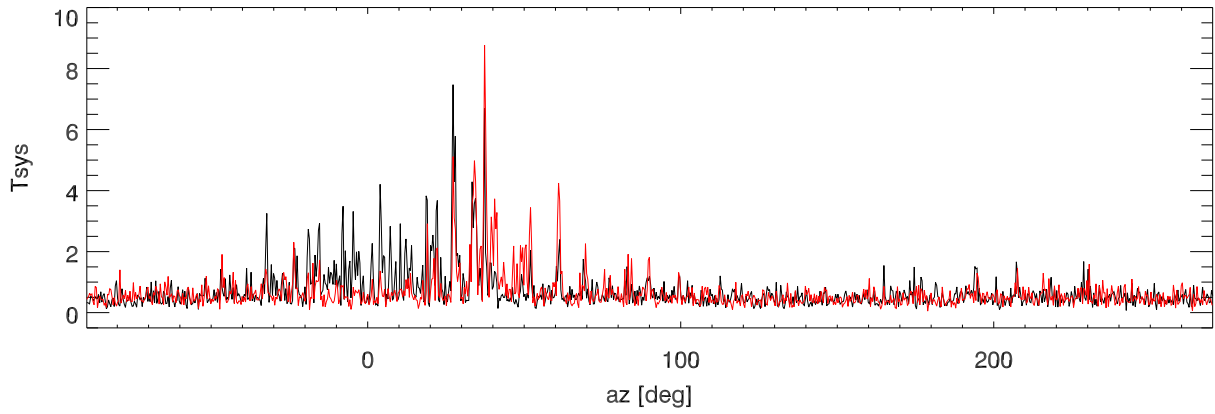

05dec11 average spectra for az swings

avg Spc Blowup around 1399.98 birdie

Az dependence of 1399.98 Mhz birdie

Blowup of azimuth dependence