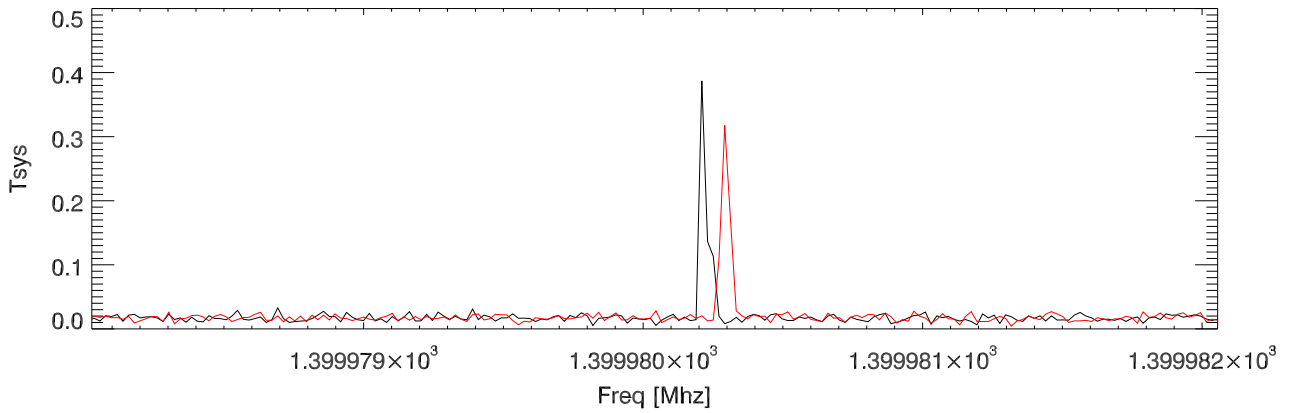

05dec11 average spectra for az swings

avg Spc Blowup around 1399.98 birdie

Az dependence of 1399.98 Mhz birdie

Blowup of azimuth dependence