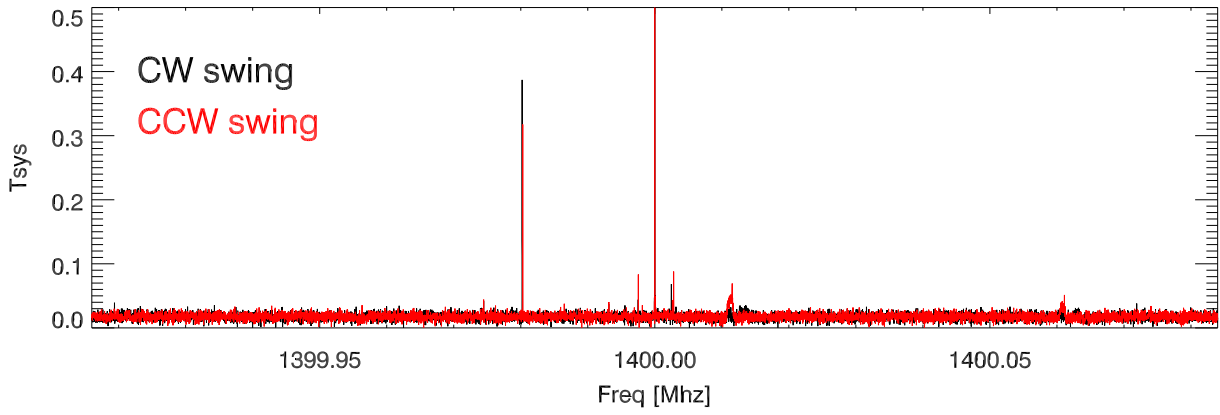

05dec11 average spectra for az swings

avg Spc Blowup around 1399.98 birdie

Az dependence of 1399.98 Mhz birdie

Blowup of azimuth dependence