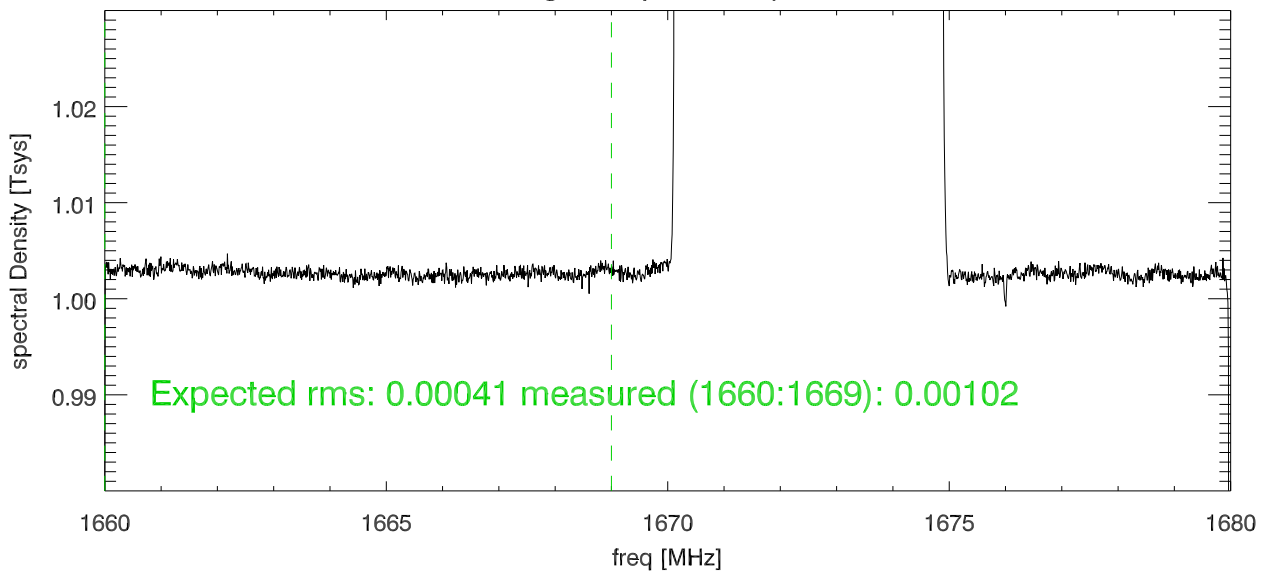

06oct15 lbw on/off. ysqared 1672.5 rfi test. TxId=4 (160 MhzBw)

blowup (linear scale)

Avg onoff pairs and pols

06oct15 lbw on/off. ysqared 1672.5 rfi test. TxId=4 (80 MHzBw)

blowup (linear scale)

Avg onoff pairs and pols

06oct15 lbw on/off. ysquared 1672.5 rfi test. TxId=4 (16 MHzBw)

blowup (linear scale)

Avg onoff pairs and polys