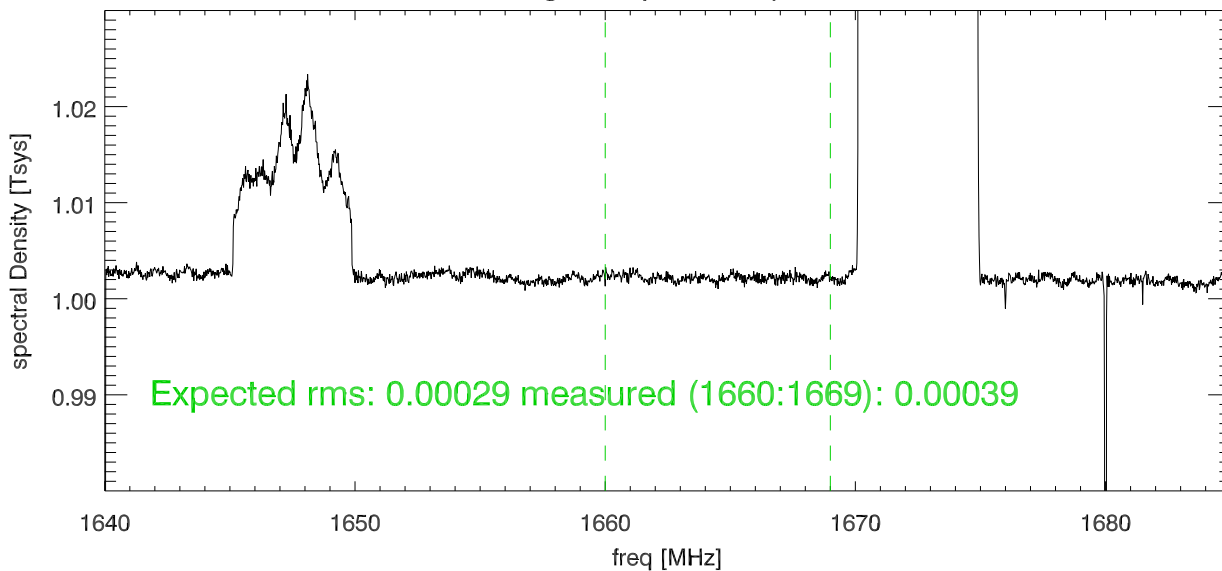

06oct15 lbw on/off. ysqared 1672.5 rfi test. TxId=4 (160 MhzBw)

blowup (linear scale)

Avg onoff pairs and pols

06oct15 lbw on/off. ysqared 1672.5 rfi test. TxId=4 (80 MHzBw)

blowup (linear scale)

Avg onoff pairs and pols

06oct15 lbw on/off. ysquared 1672.5 rfi test. TxId=4 (16 MHzBw)

blowup (linear scale)

Avg onoff pairs and polys