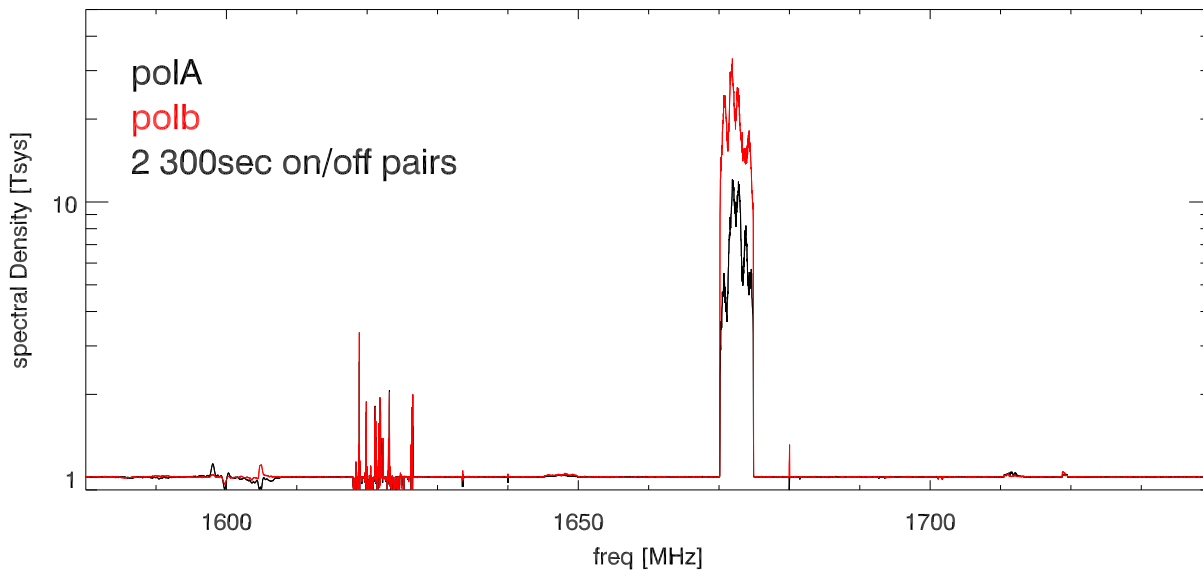

06oct15 lbw on/off. ysqared 1672.5 rfi test. TxId=4 (160 MhzBw)

blowup (linear scale)

Avg onoff pairs and pols

06oct15 lbw on/off. ysqared 1672.5 rfi test. TxId=4 (80 MHzBw)

blowup (linear scale)

Avg onoff pairs and pols

06oct15 lbw on/off. ysquared 1672.5 rfi test. TxId=4 (16 MHzBw)

blowup (linear scale)

Avg onoff pairs and polys