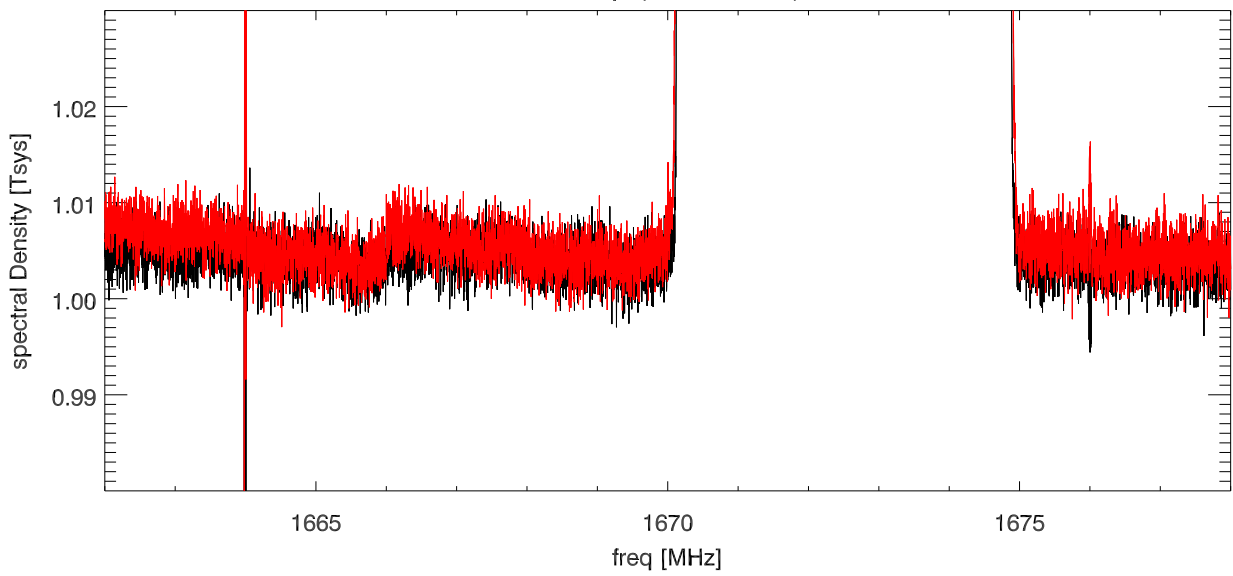

06oct15 lbw on/off. ysqared 1672.5 rfi test. TxId=4 (160 MhzBw)

blowup (linear scale)

Avg onoff pairs and pols

06oct15 lbw on/off. ysqared 1672.5 rfi test. TxId=4 (80 MHzBw)

blowup (linear scale)

Avg onoff pairs and pols

06oct15 lbw on/off. ysquared 1672.5 rfi test. TxId=4 (16 MHzBw)

blowup (linear scale)

Avg onoff pairs and polys