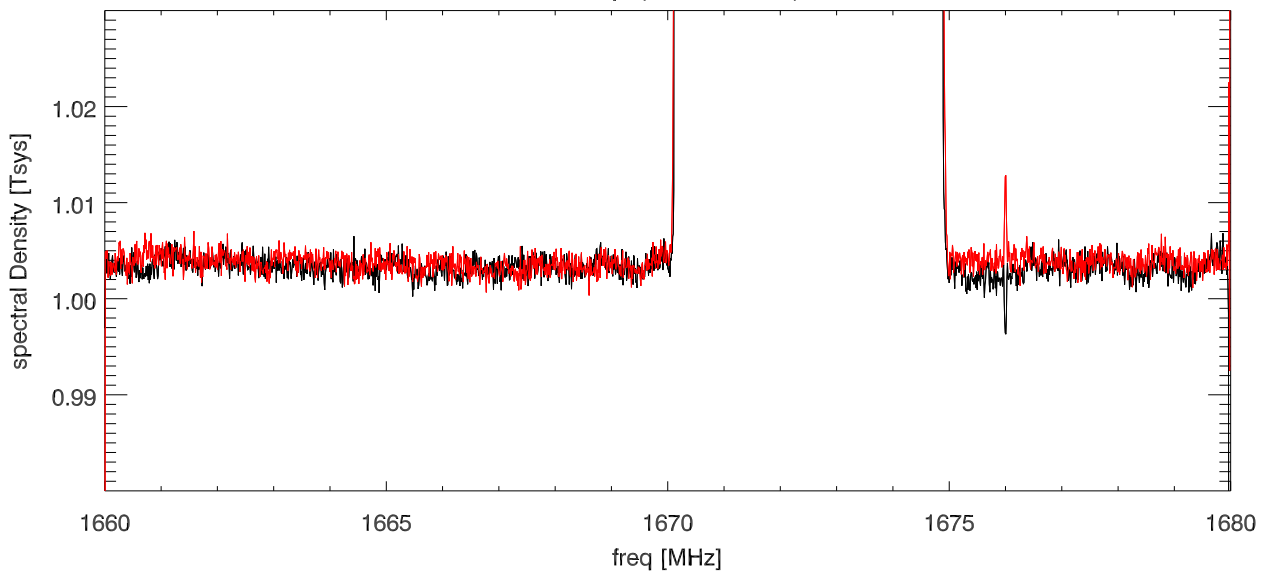

06oct15 lbw on/off. ysqared 1672.5 rfi test. TxId=4 (160 MhzBw)

blowup (linear scale)

Avg onoff pairs and pols

06oct15 lbw on/off. ysqared 1672.5 rfi test. TxId=4 (80 MHzBw)

blowup (linear scale)

Avg onoff pairs and pols

06oct15 lbw on/off. ysquared 1672.5 rfi test. TxId=4 (16 MHzBw)

blowup (linear scale)

Avg onoff pairs and polys