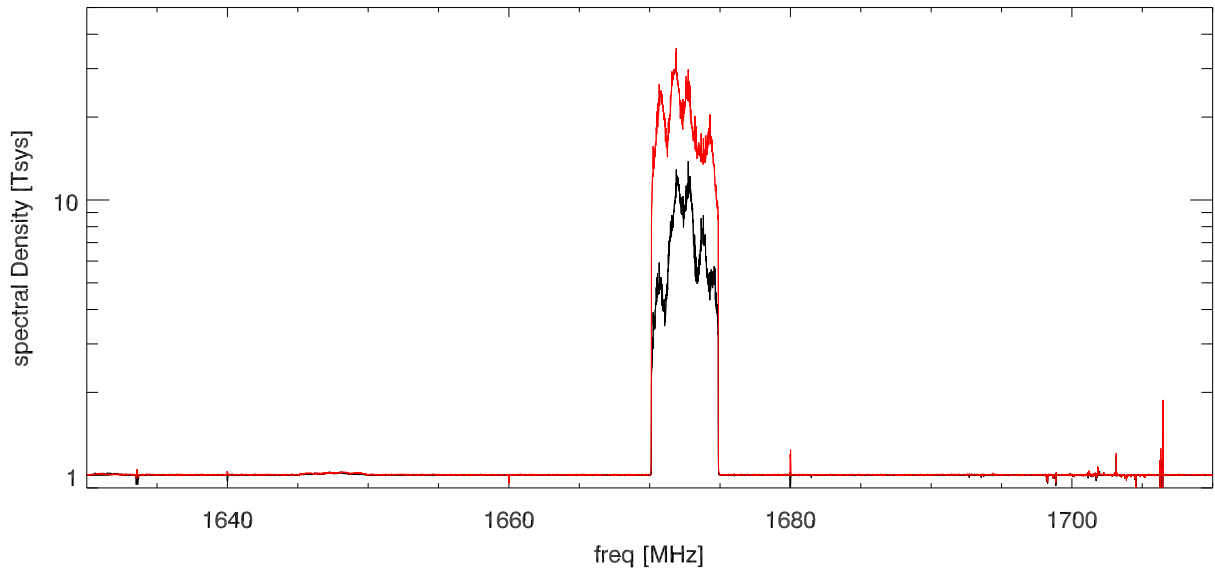

06oct15 lbw on/off. ysqared 1672.5 rfi test. TxId=4 (160 MhzBw)

blowup (linear scale)

Avg onoff pairs and pols

06oct15 lbw on/off. ysqared 1672.5 rfi test. TxId=4 (80 MHzBw)

blowup (linear scale)

Avg onoff pairs and pols

06oct15 lbw on/off. ysquared 1672.5 rfi test. TxId=4 (16 MHzBw)

blowup (linear scale)

Avg onoff pairs and polys