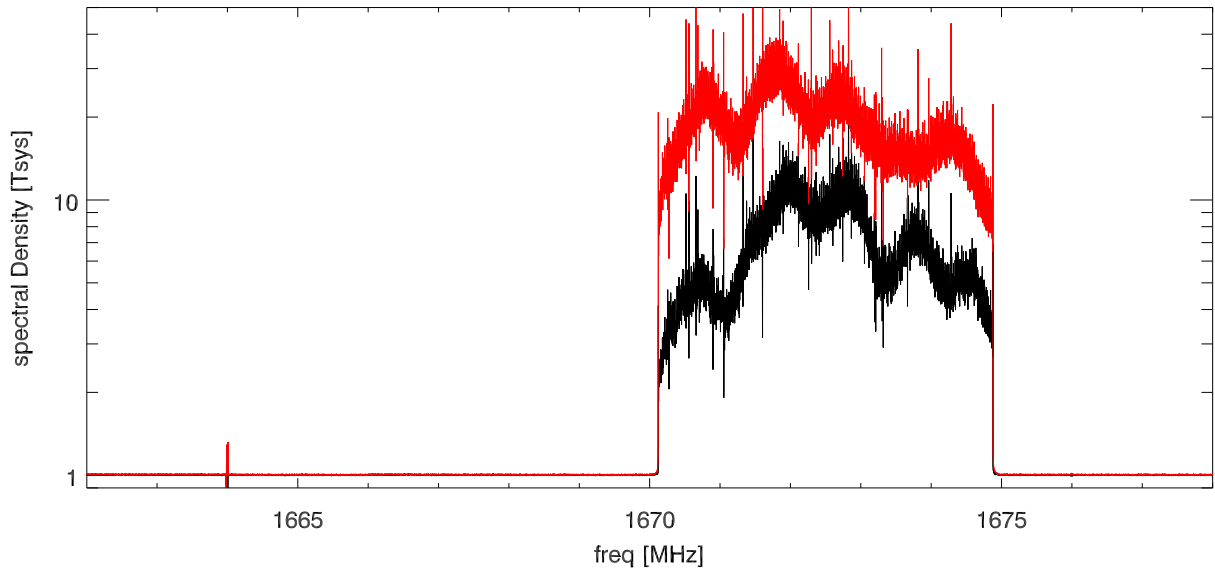

06oct15 lbw on/off. ysqared 1672.5 rfi test. TxId=4 (160 MhzBw)

blowup (linear scale)

Avg onoff pairs and pols

06oct15 lbw on/off. ysqared 1672.5 rfi test. TxId=4 (80 MHzBw)

blowup (linear scale)

Avg onoff pairs and pols

06oct15 lbw on/off. ysquared 1672.5 rfi test. TxId=4 (16 MHzBw)

blowup (linear scale)

Avg onoff pairs and polys