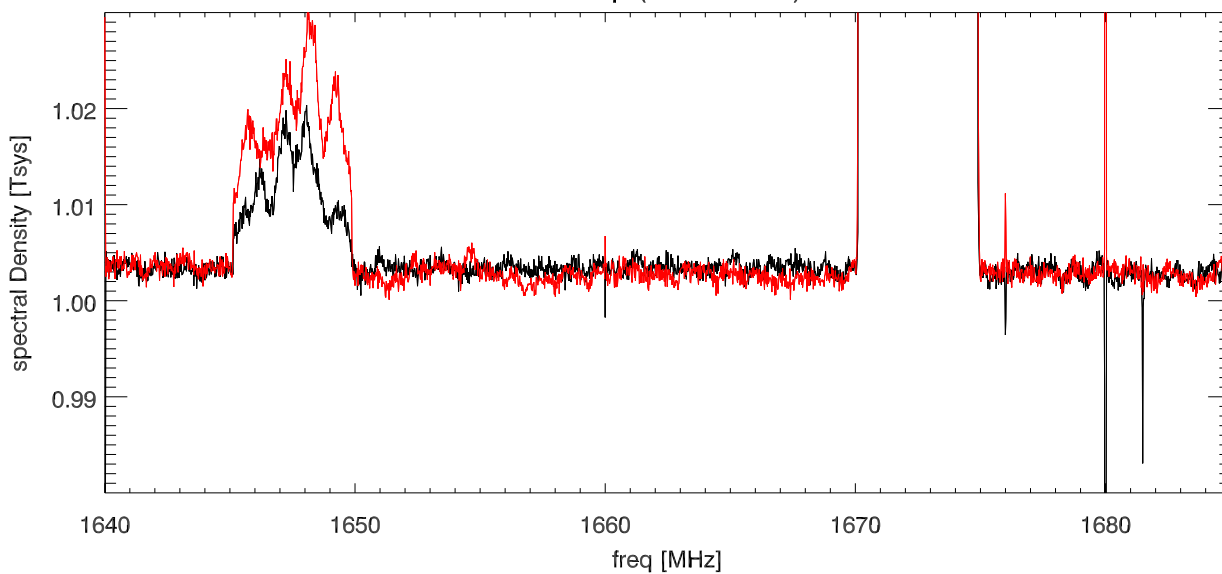

06oct15 lbw on/off. ysqared 1672.5 rfi test. TxId=4 (160 MhzBw)

blowup (linear scale)

Avg onoff pairs and pols

06oct15 lbw on/off. ysqared 1672.5 rfi test. TxId=4 (80 MHzBw)

blowup (linear scale)

Avg onoff pairs and pols

06oct15 lbw on/off. ysquared 1672.5 rfi test. TxId=4 (16 MHzBw)

blowup (linear scale)

Avg onoff pairs and polys