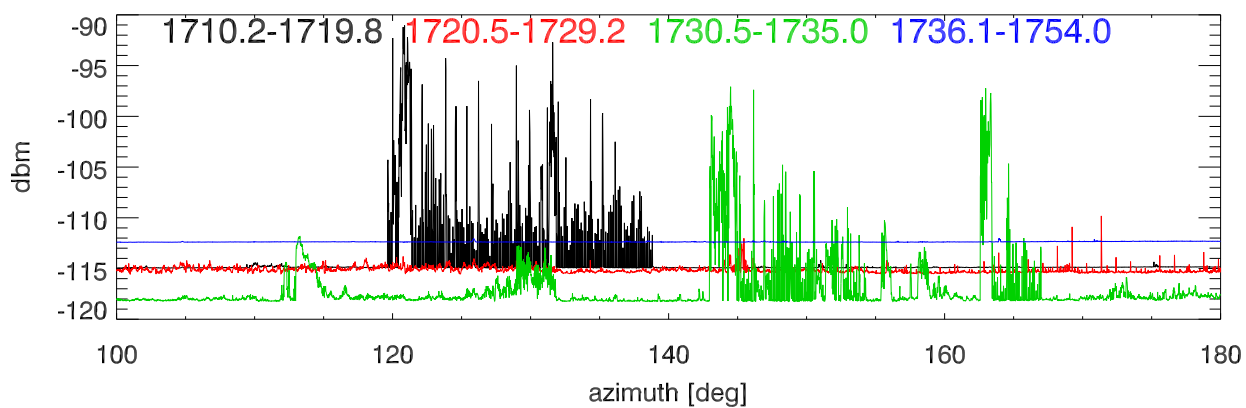

Blowup in az. TotPwr from all of lband azSwing 1

TotPwr gps 3 frequencies

TotPwr iridium band

TotPwr 1710-1750

Blowup in az. TotPwr from all of lband azSwing 2

TotPwr gps 3 frequencies

TotPwr iridium band

TotPwr 1710-1750