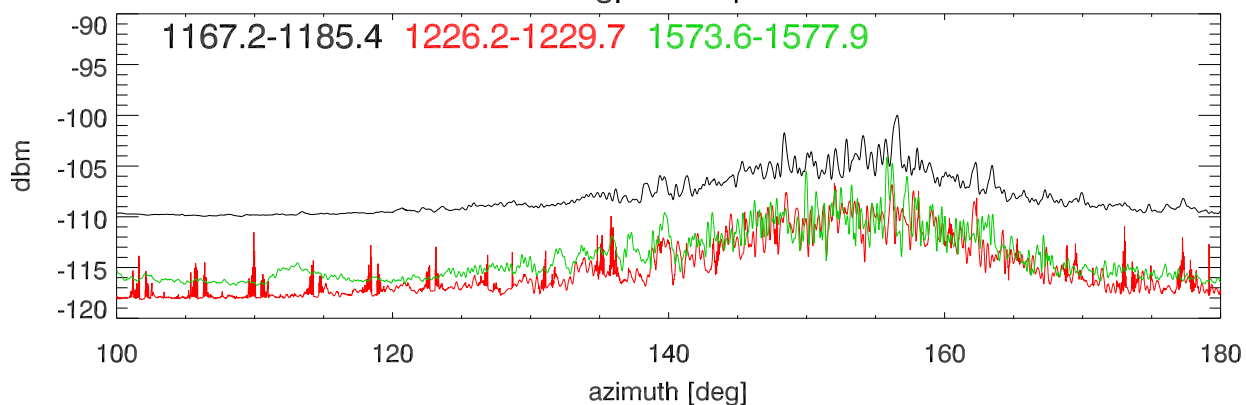

Blowup in az. TotPwr from all of lband azSwing 1

TotPwr gps 3 frequencies

TotPwr iridium band

TotPwr 1710-1750

Blowup in az. TotPwr from all of lband azSwing 2

TotPwr gps 3 frequencies

TotPwr iridium band

TotPwr 1710-1750