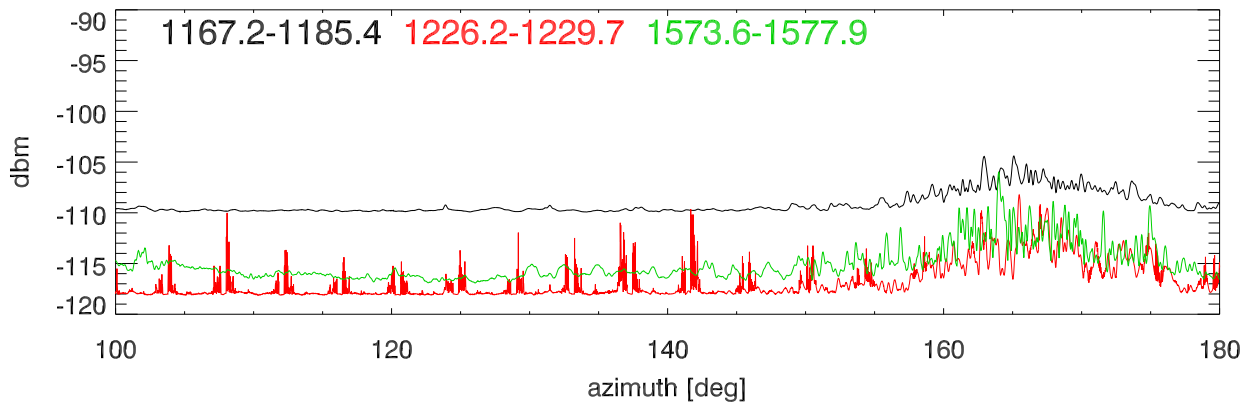

Blowup in az. TotPwr from all of lband azSwing 1

TotPwr gps 3 frequencies

TotPwr iridium band

TotPwr 1710-1750

Blowup in az. TotPwr from all of lband azSwing 2

TotPwr gps 3 frequencies

TotPwr iridium band

TotPwr 1710-1750