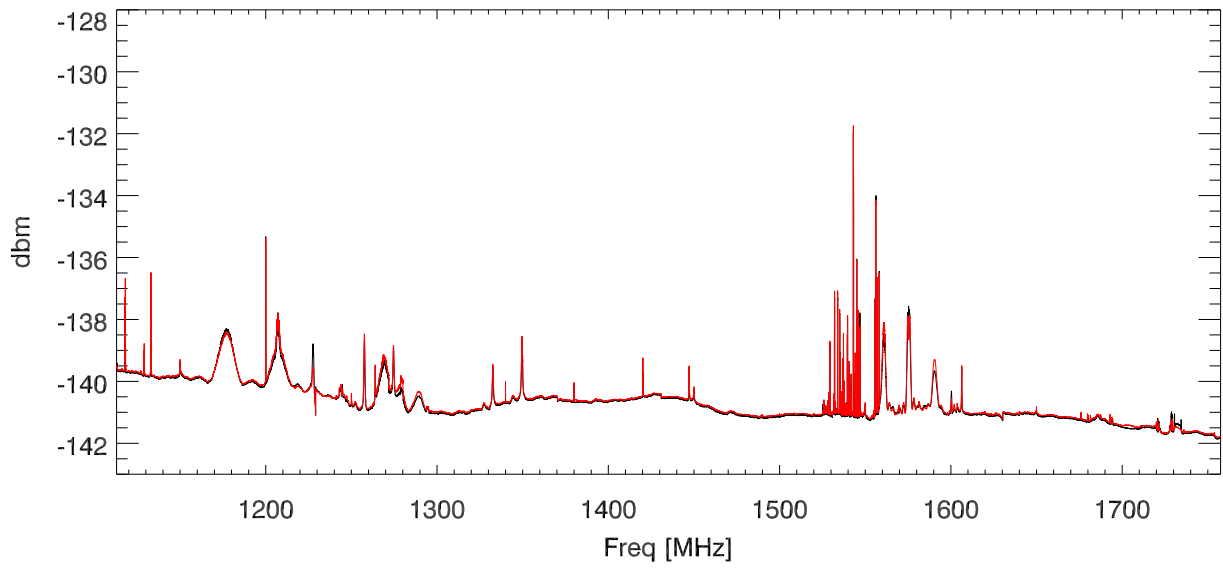

20190222 lbw azswing. Average spectra

20190222 lbw azswing. Median spectra

Peak hold spectra over swing