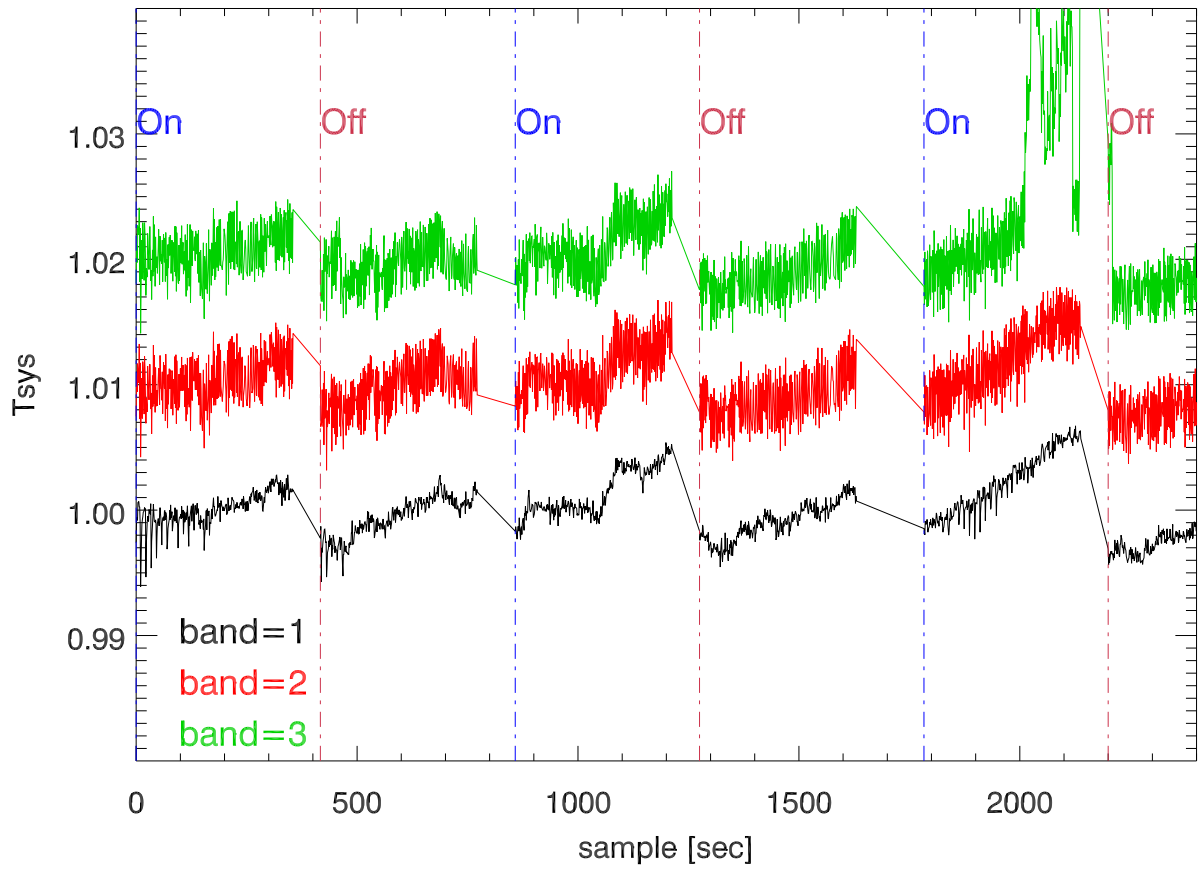

03jun11 a2335 total power vs time. PoIA

PoIB

03jun11 a2335 total power vs time. PoIA (blowup)

PoIB