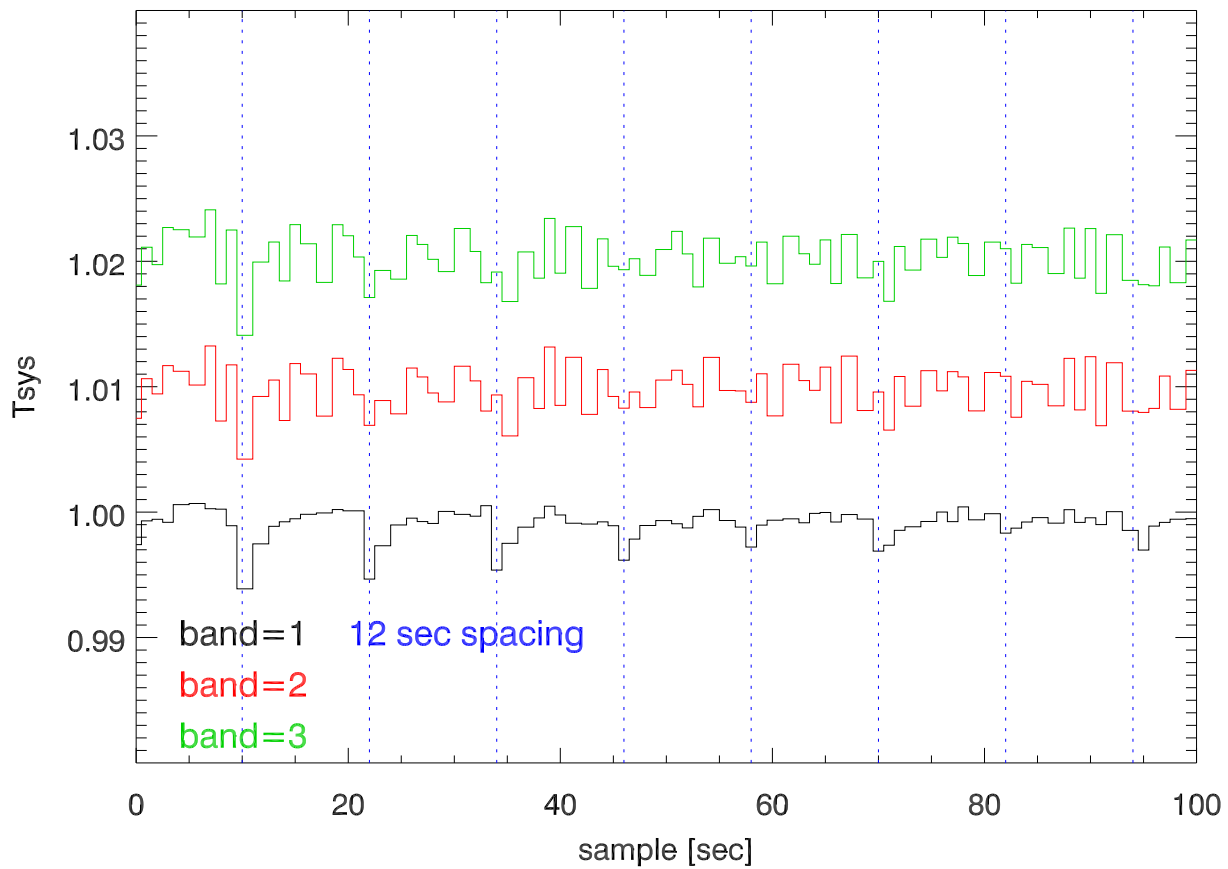

03jun11 a2335 total power vs time. PoIA

PoIB

03jun11 a2335 total power vs time. PoIA (blowup)

PoIB