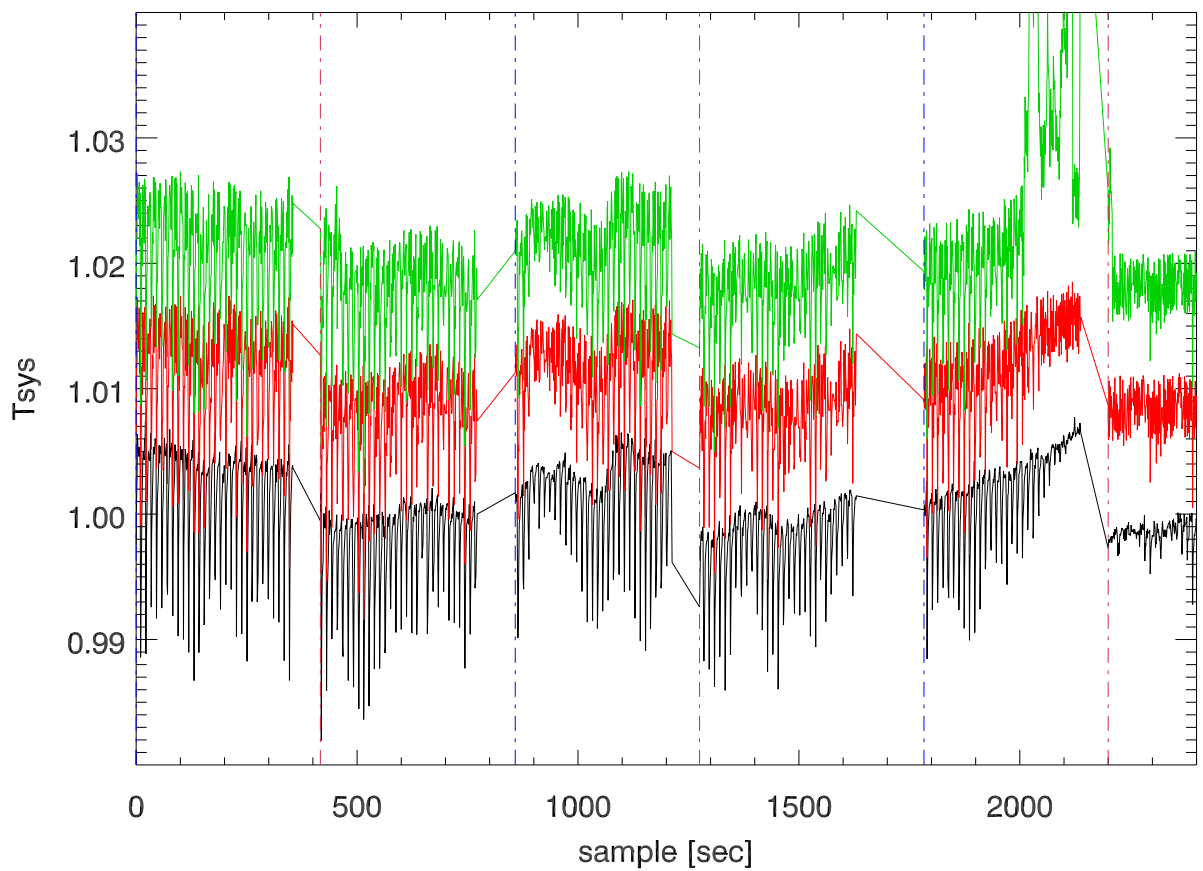

03jun11 a2335 total power vs time. PoIA

PoIB

03jun11 a2335 total power vs time. PoIA (blowup)

PoIB