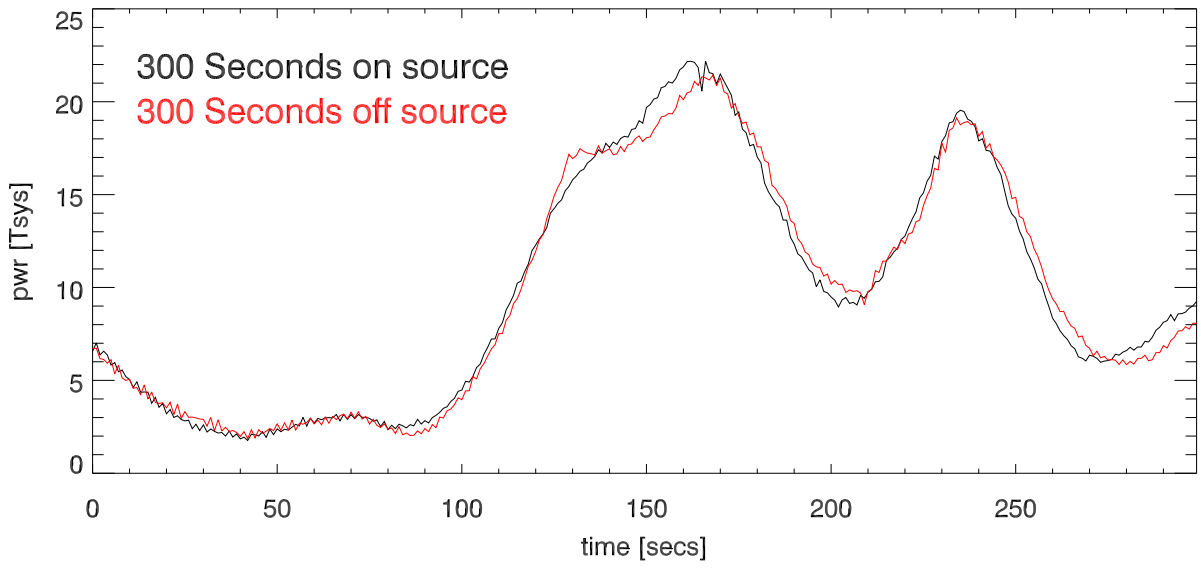

01apr13 a2761. 1200 Mhz rfi channel versus time PoIA

PoIB

(PoIA + PoIB)/2