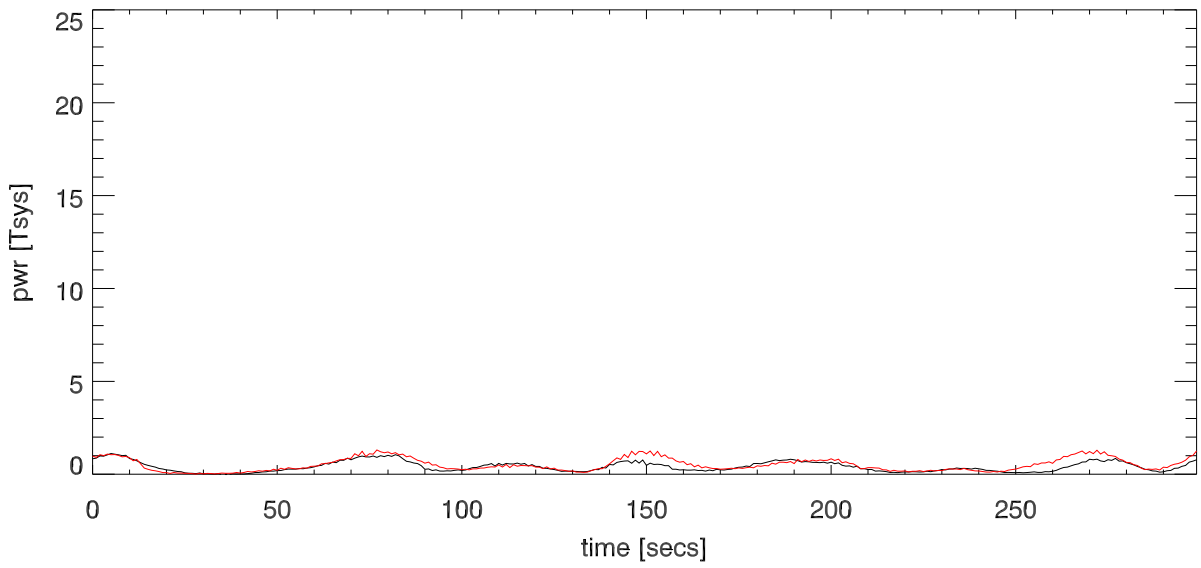

01apr13 a2761. 1200 Mhz rfi channel versus time PoIA

PoIB

(PoIA + PoIB)/2