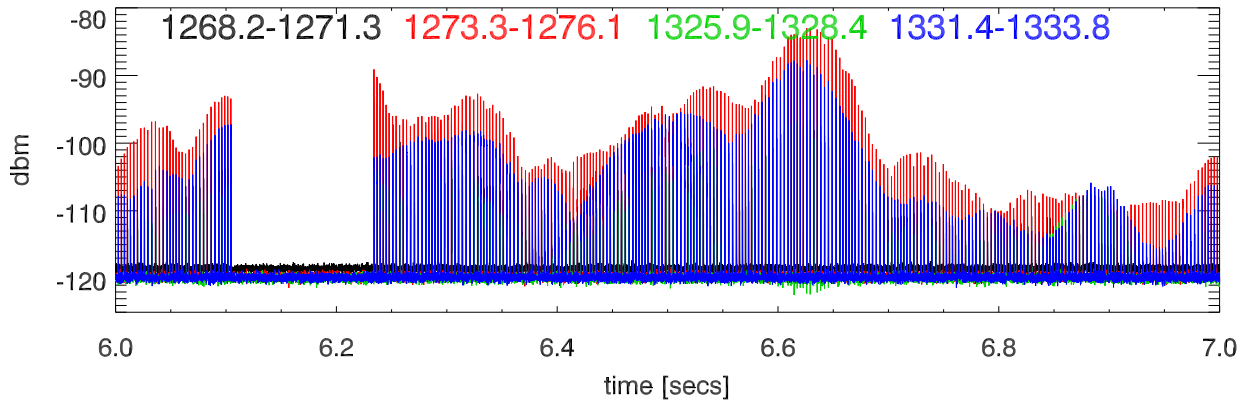

Blowup in time. All of lband

TotPwr vs time FAA 4 frequencies

TotPwr vs time PuntaBorinquen 4 frequencies

TotPwr vs time PuntaSalinas modeA (only 3 frequencies)