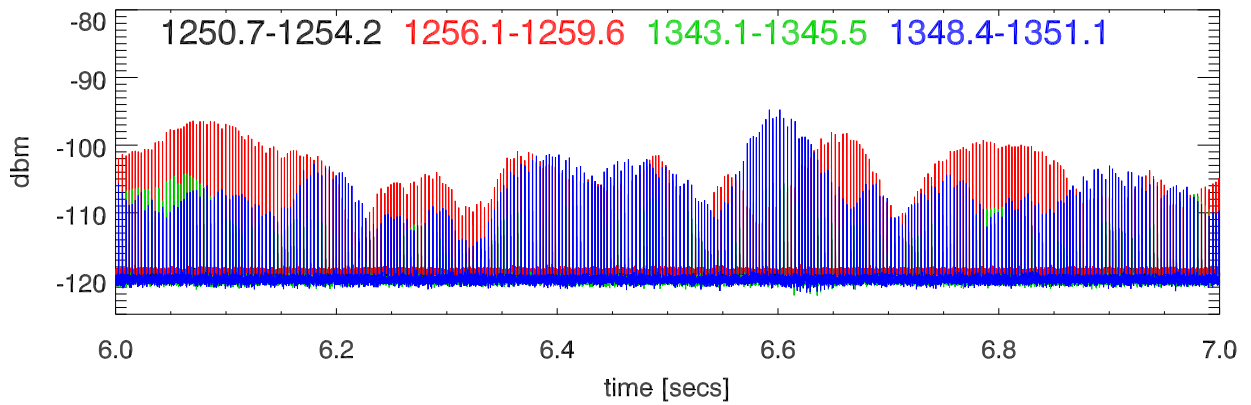

Blowup in time. All of lband

TotPwr vs time FAA 4 frequencies

TotPwr vs time PuntaBorinquen 4 frequencies

TotPwr vs time PuntaSalinas modeA (only 3 frequencies)