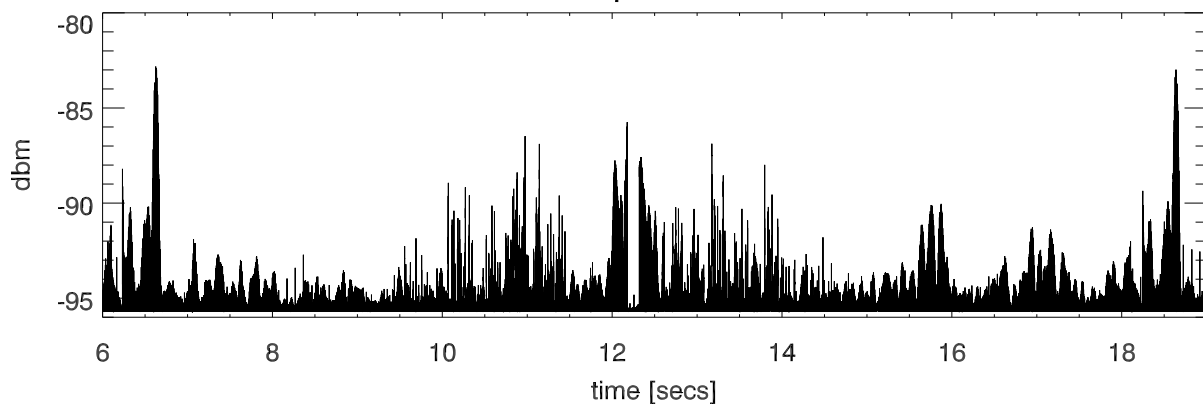

20190305 lbw total power vs tm. All of lband

TotPwr vs time FAA 4 frequencies

TotPwr vs time PuntaBorinquen 4 frequencies

TotPwr vs time PuntaSalinas modeA (only 3 frequencies)