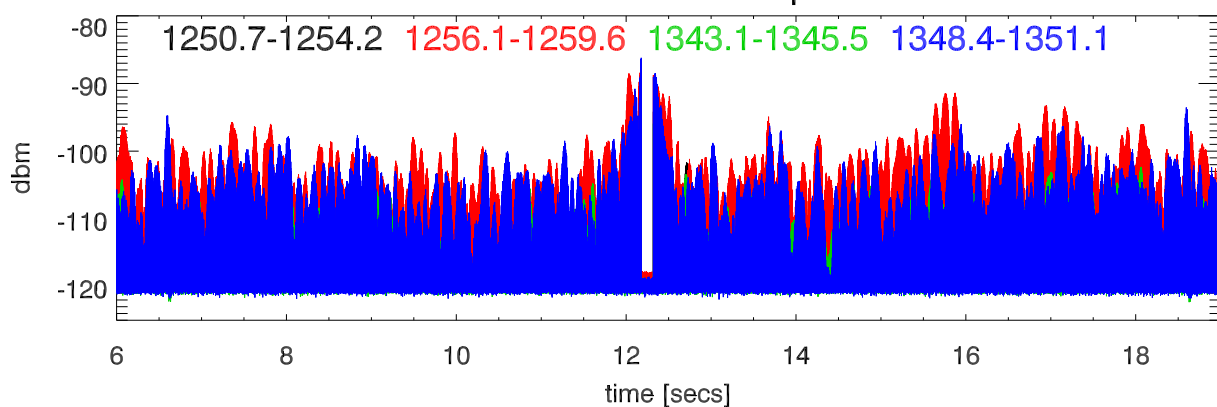

20190305 lbw total power vs tm. All of lband

TotPwr vs time FAA 4 frequencies

TotPwr vs time PuntaBorinquen 4 frequencies

TotPwr vs time PuntaSalinas modeA (only 3 frequencies)