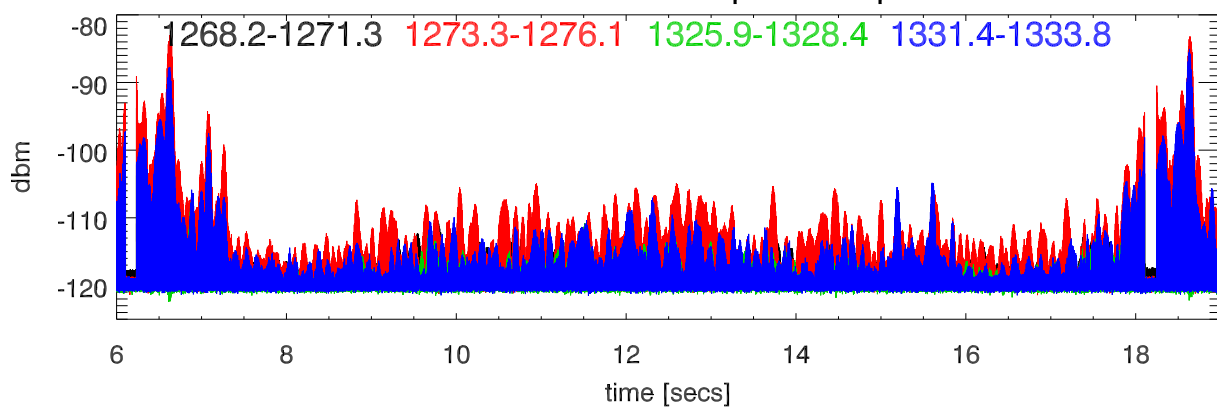

20190305 lbw total power vs tm. All of lband

TotPwr vs time FAA 4 frequencies

TotPwr vs time PuntaBorinquen 4 frequencies

TotPwr vs time PuntaSalinas modeA (only 3 frequencies)