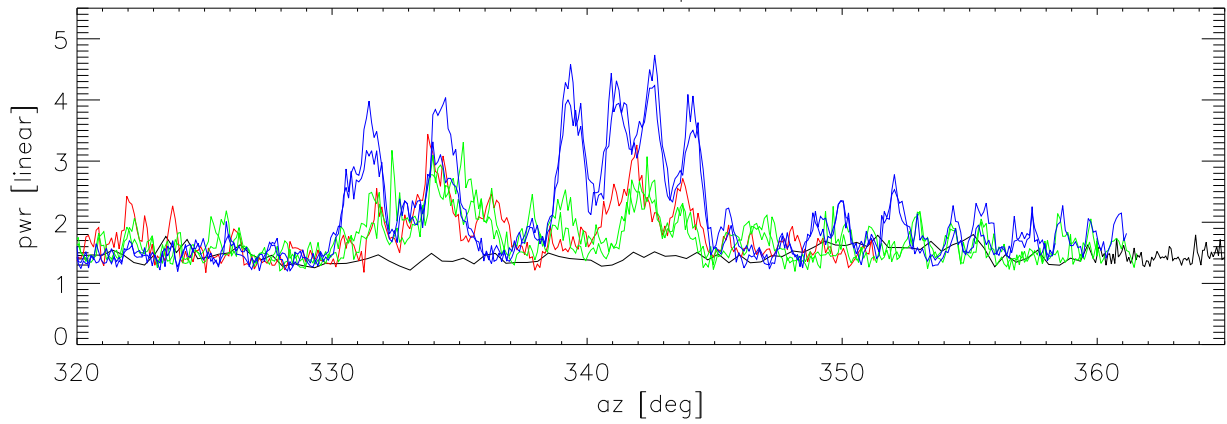

Power in 1400 Mhz poLA birdie vs az

Power in 1400 Mhz poLB birdie vs az

Power in 1300 Mhz poLA birdie vs az

Power in 1300 Mhz poLB birdie vs az

az blowup power in 1300 Mhz polA

28sep05 platform hght offset during az swings