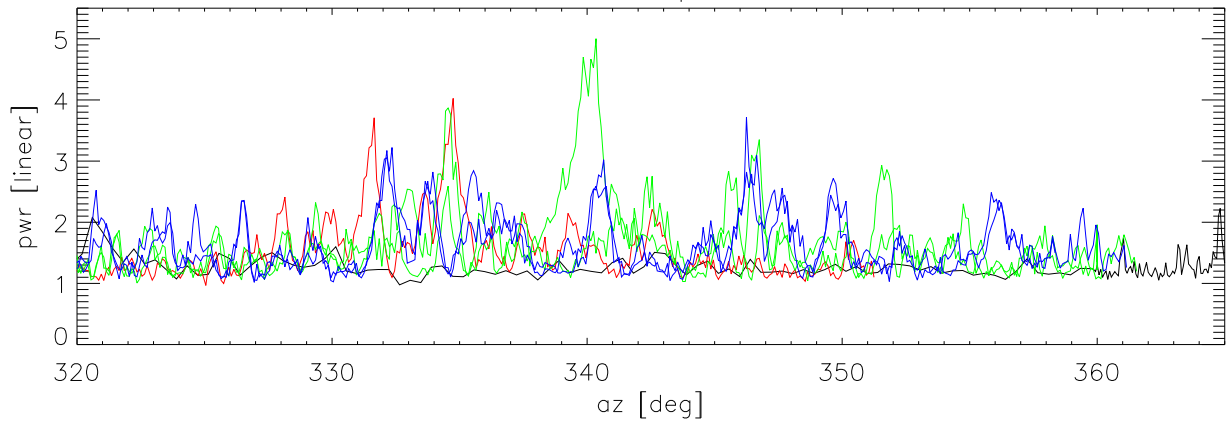

Power in 1400 Mhz poLA birdie vs az

Power in 1400 Mhz poLB birdie vs az

Power in 1300 Mhz poLA birdie vs az

Power in 1300 Mhz poLB birdie vs az

az blowup power in 1300 Mhz polA

28sep05 platform hght offset during az swings