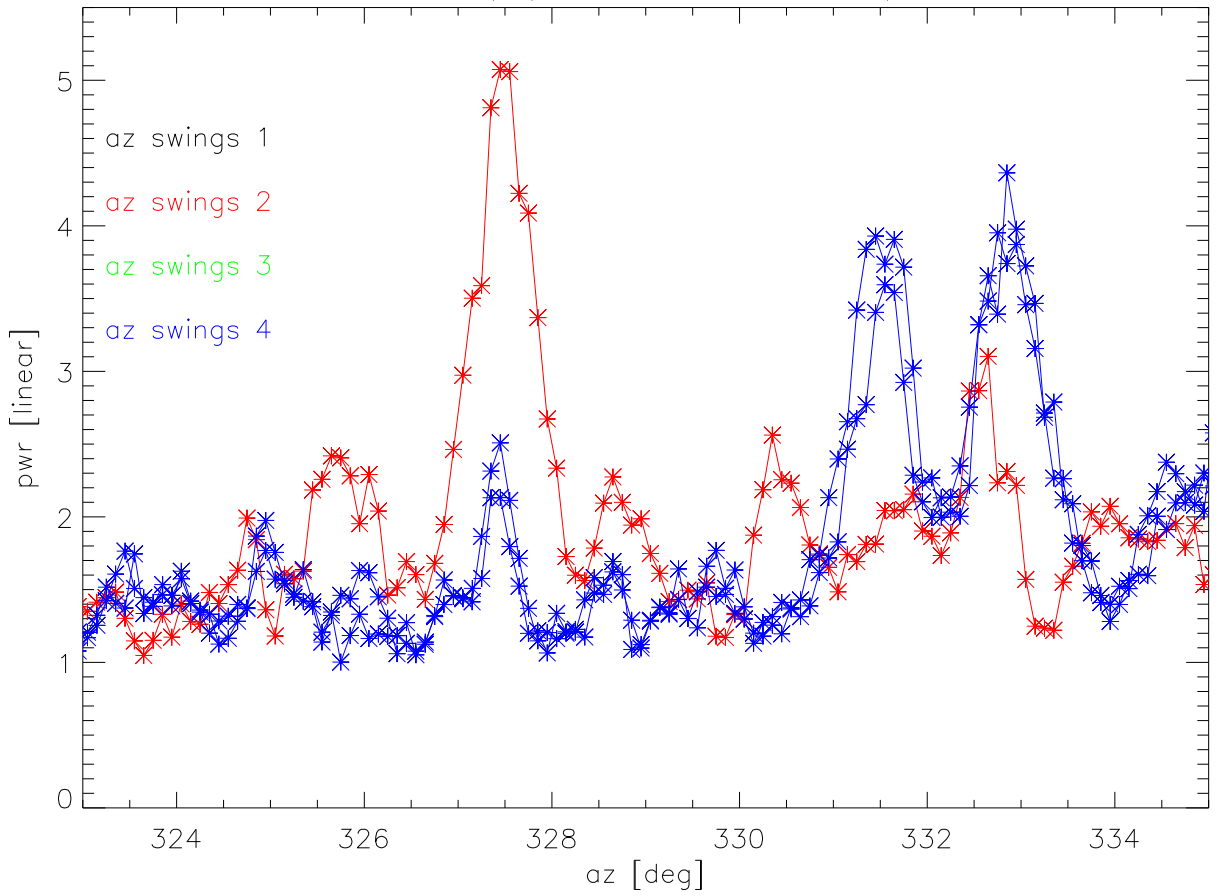

Power in 1400 Mhz poLA birdie vs az

Power in 1400 Mhz poLB birdie vs az

Power in 1300 Mhz poLA birdie vs az

Power in 1300 Mhz poLB birdie vs az

az blowup power in 1300 Mhz polA

28sep05 platform hght offset during az swings