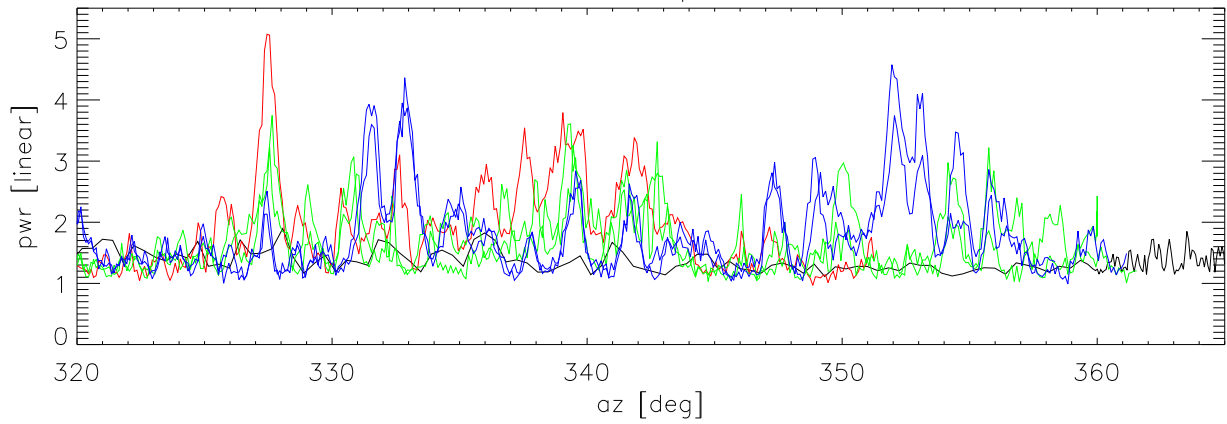

Power in 1400 Mhz poLA birdie vs az

Power in 1400 Mhz poLB birdie vs az

Power in 1300 Mhz poLA birdie vs az

Power in 1300 Mhz poLB birdie vs az

az blowup power in 1300 Mhz polA

28sep05 platform hght offset during az swings