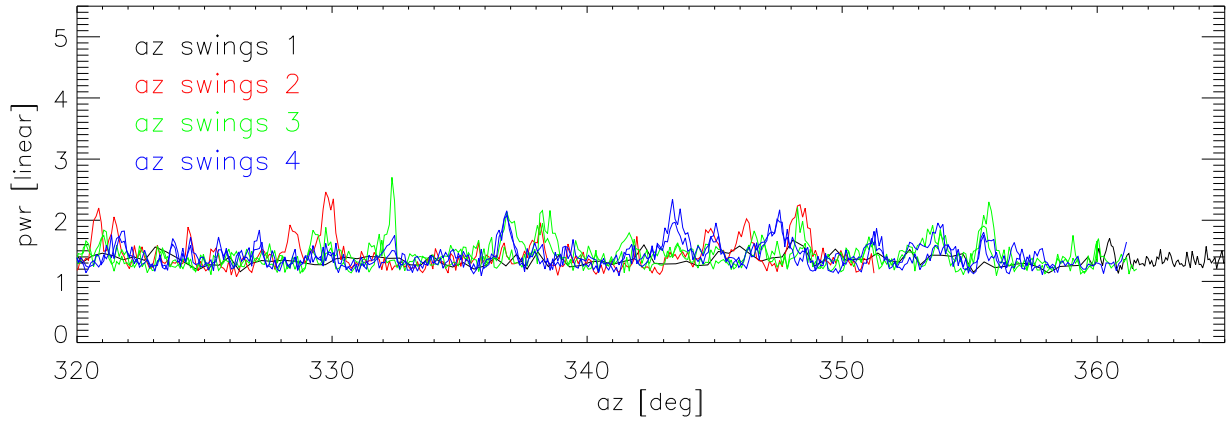

Power in 1400 Mhz poLA birdie vs az

Power in 1400 Mhz poLB birdie vs az

Power in 1300 Mhz poLA birdie vs az

Power in 1300 Mhz poLB birdie vs az

az blowup power in 1300 Mhz polA

28sep05 platform hght offset during az swings