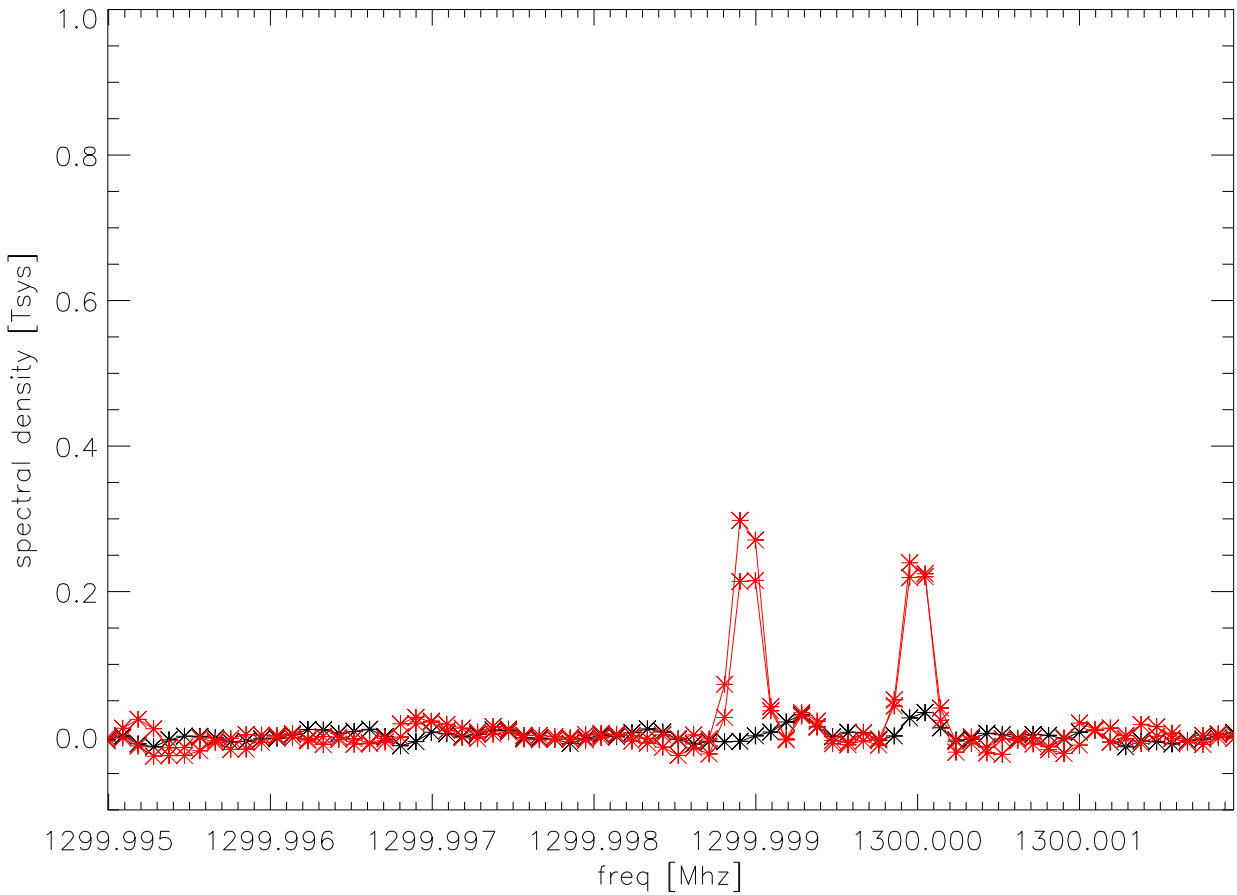

28sep05 lbw 1300 Mhz PoIA avg spectra when wapps locked/unlocked

1300 Mhz PoIB

28sep05 lbw 1400 Mhz PolA avg spectra when wapps locked/unlocked

1400 Mhz PolB