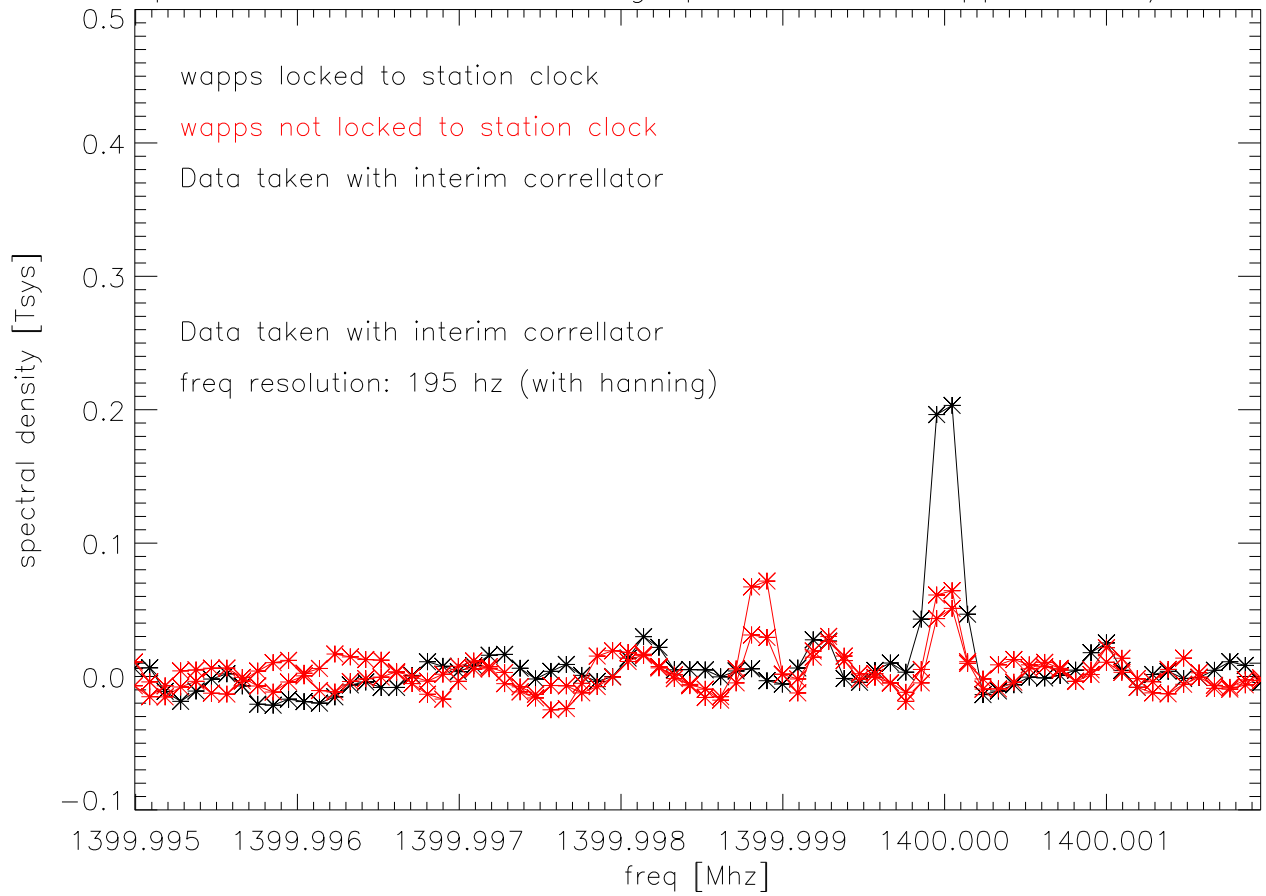

28sep05 lbw 1300 Mhz PoIA avg spectra when wapps locked/unlocked

1300 Mhz PoIB

28sep05 lbw 1400 Mhz PolA avg spectra when wapps locked/unlocked

1400 Mhz PolB