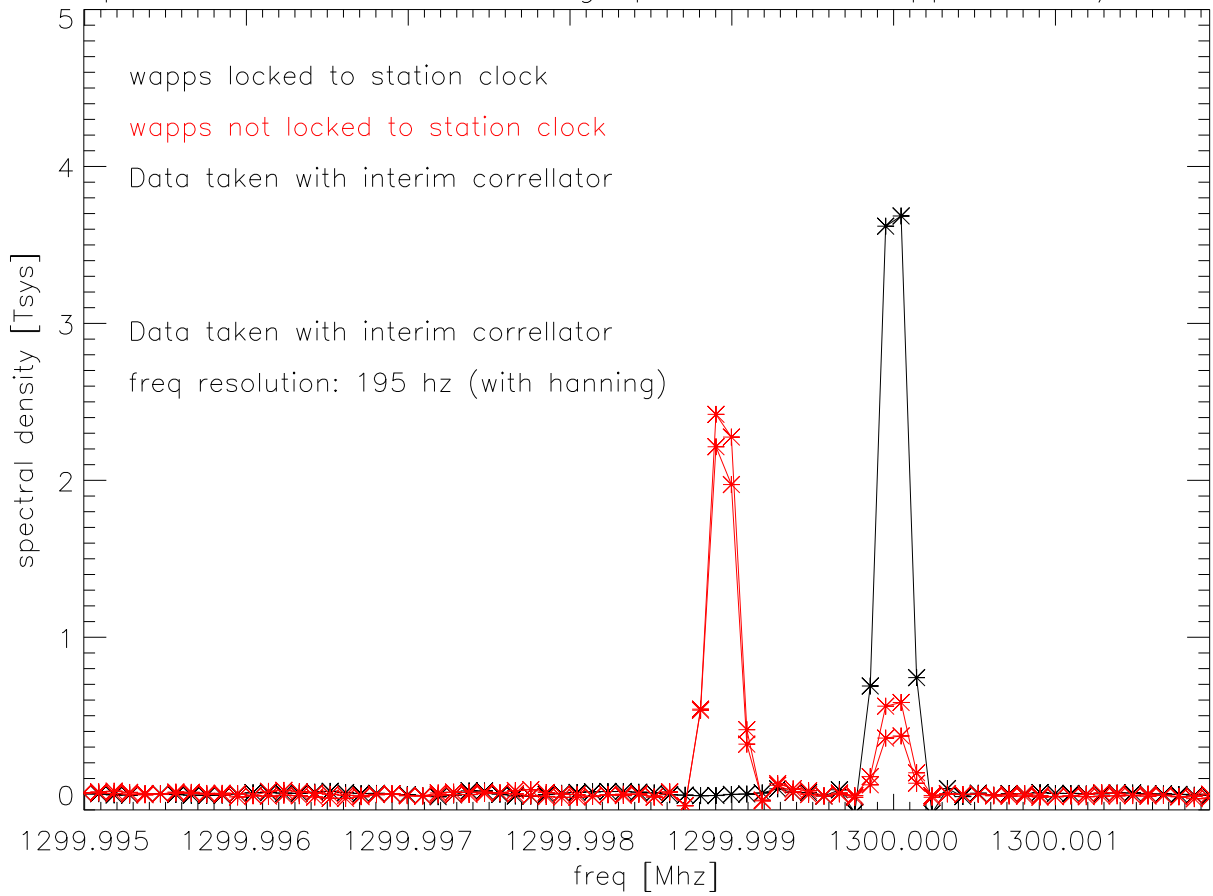

28sep05 lbw 1300 Mhz PoIA avg spectra when wapps locked/unlocked

1300 Mhz PoIB

28sep05 lbw 1400 Mhz PolA avg spectra when wapps locked/unlocked

1400 Mhz PolB