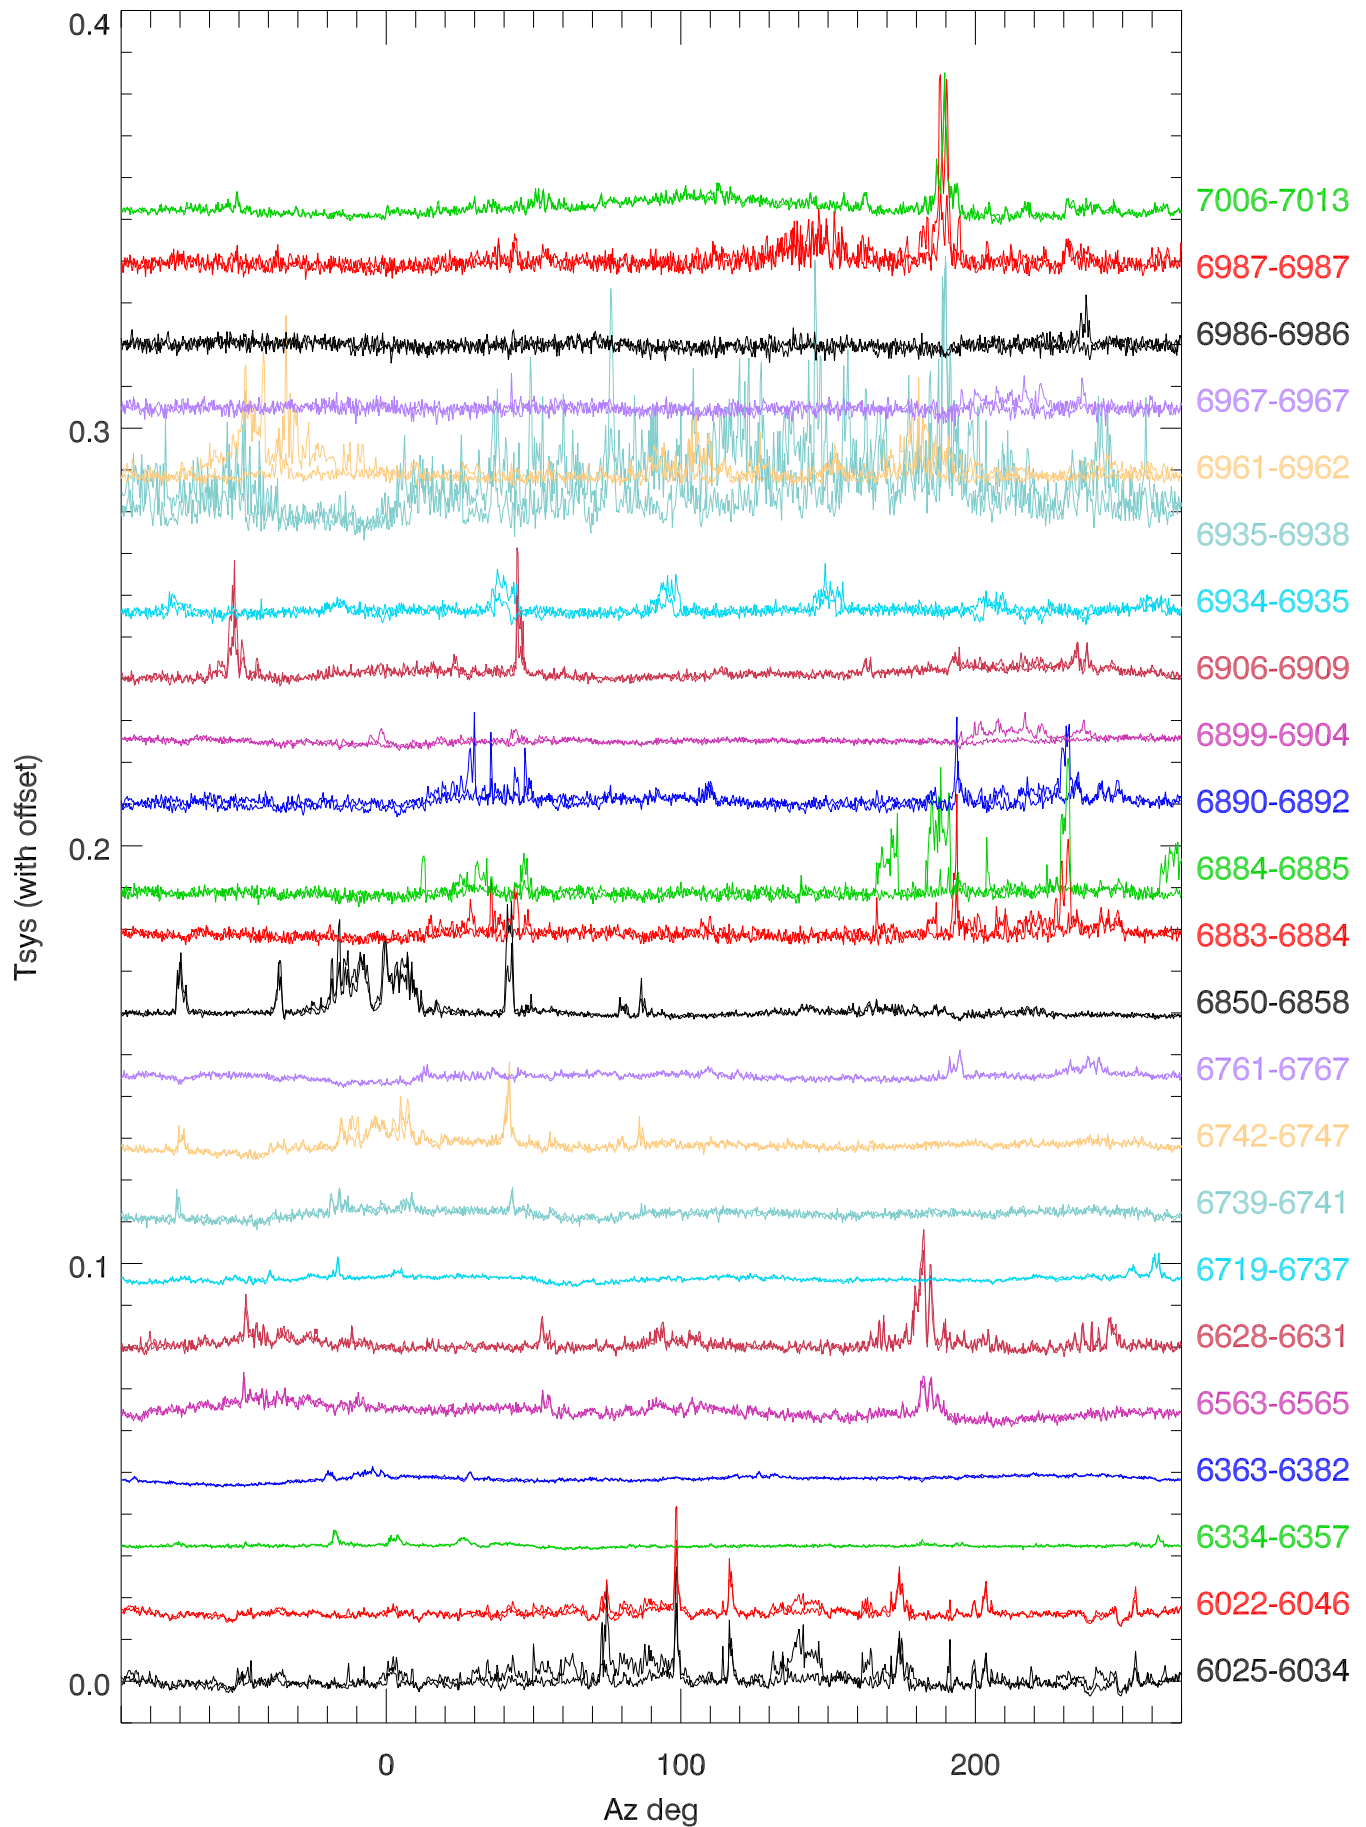

25sep12 cbh azswing. large birdies vs az

25sep12 cbh azswing. Small birdies vs az

25sep25 avg spectra CW,CCW showing 6030 birdie