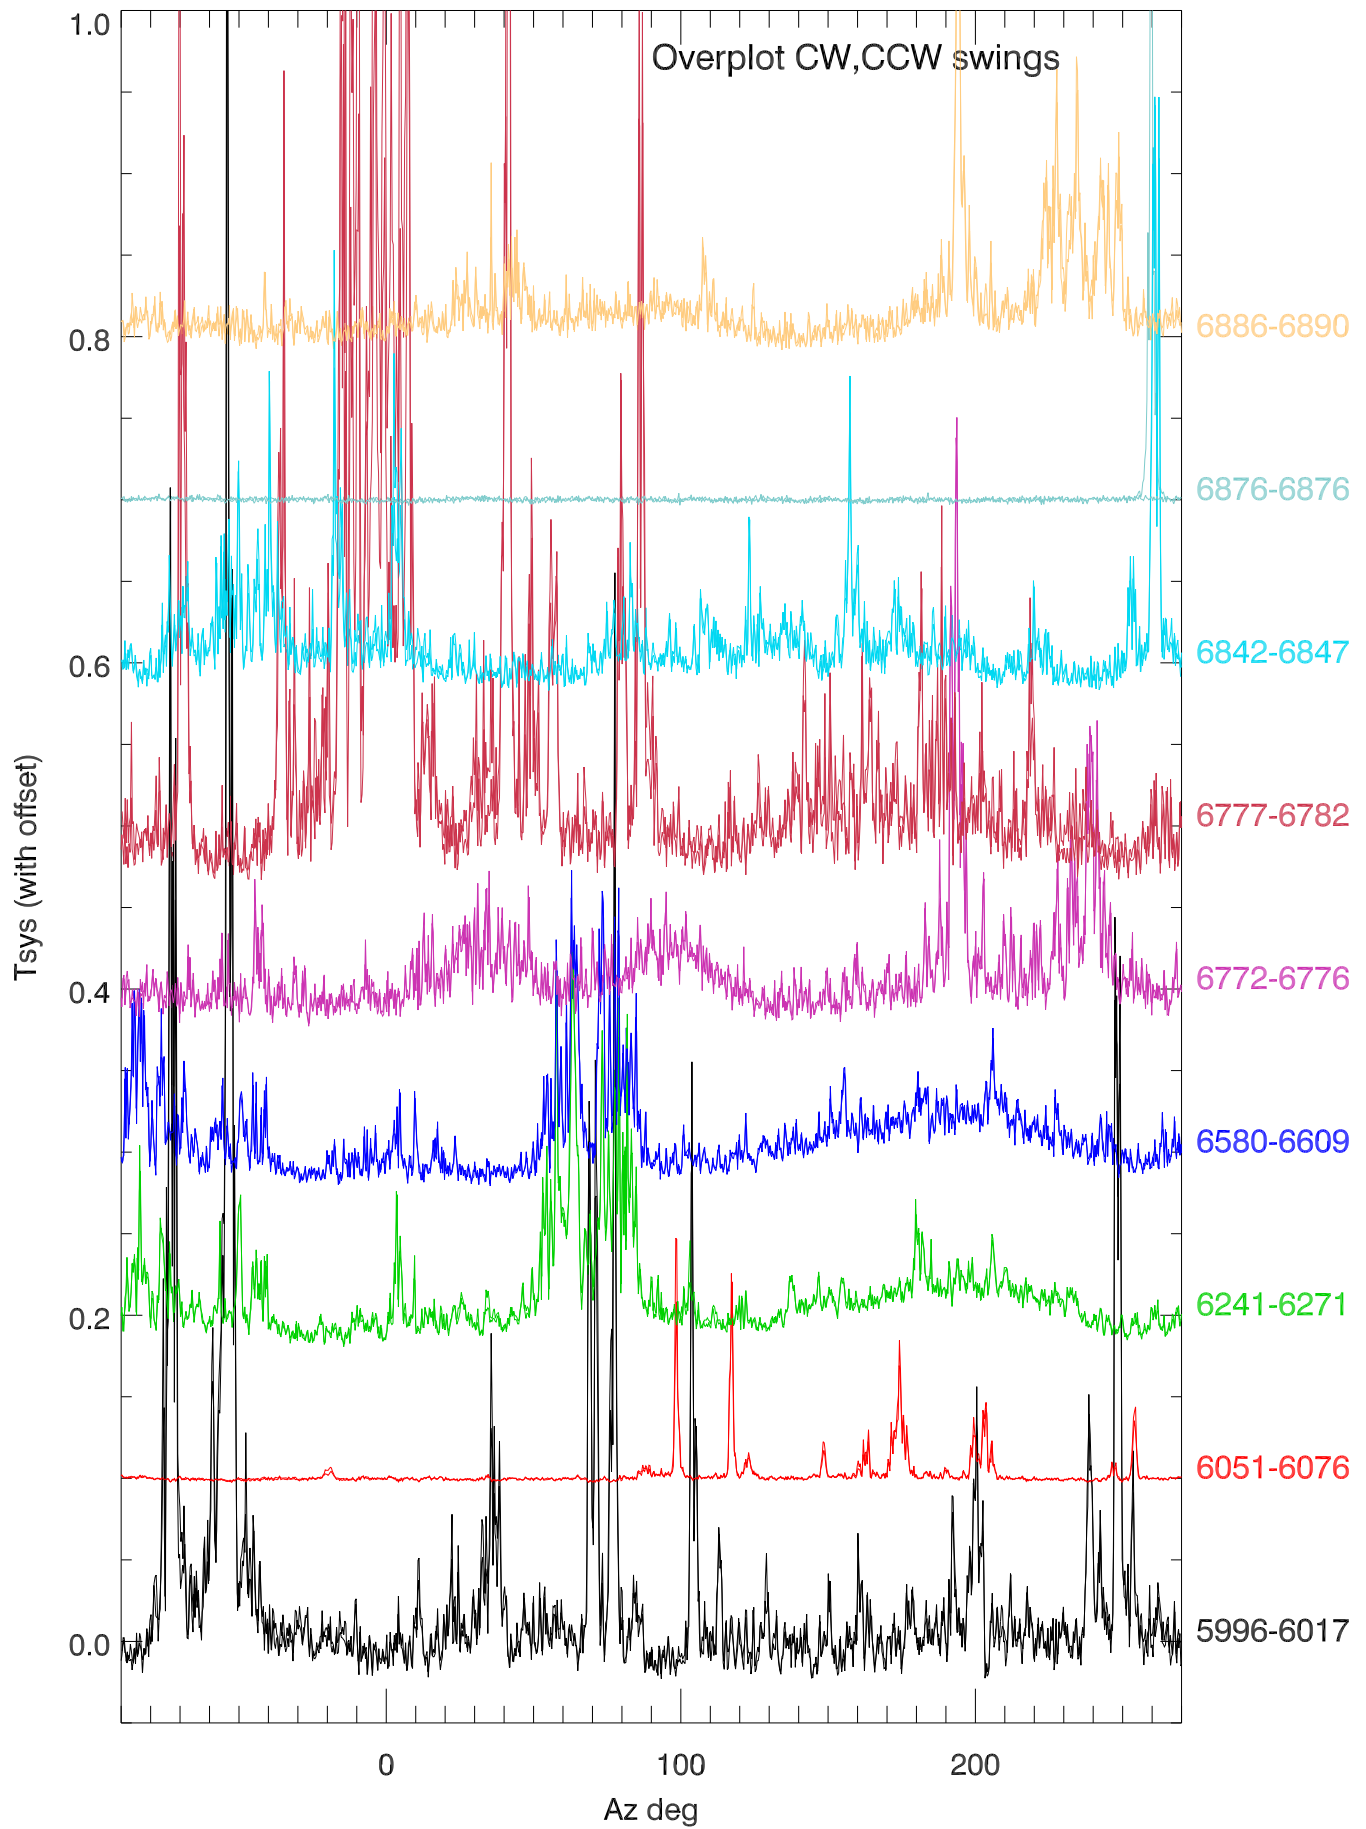

25sep12 cbh azswing. large birdies vs az

25sep12 cbh azswing. Small birdies vs az

25sep25 avg spectra CW,CCW showing 6030 birdie