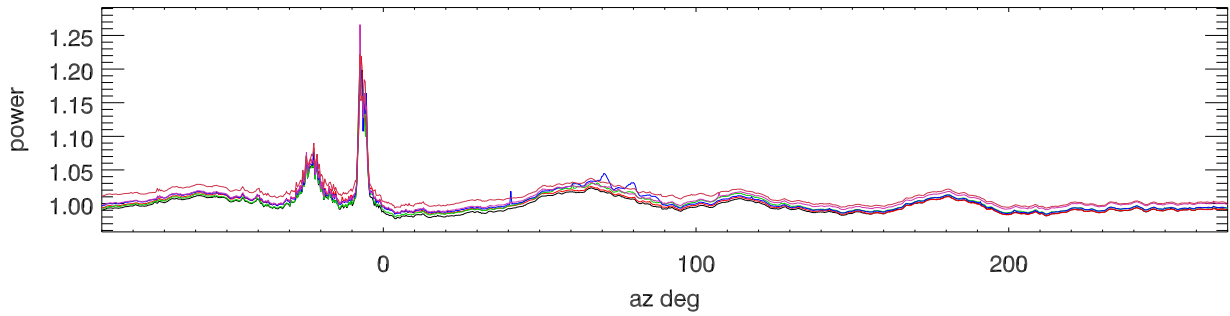

190207 rfiPwr vs az. Overplot swings. freq:4000. to 4200.

freq:4250. to 4350.

freq:4500. to 4700.

freq:4750. to 4800.

freq:4910. to 4920.