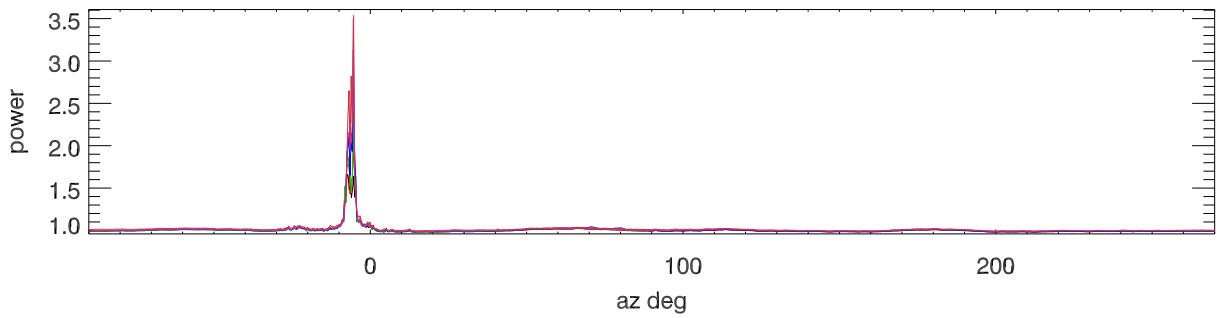

190207 rfiPwr vs az. Overplot swings. freq:4000. to 4200.

freq:4250. to 4350.

freq:4500. to 4700.

freq:4750. to 4800.

freq:4910. to 4920.