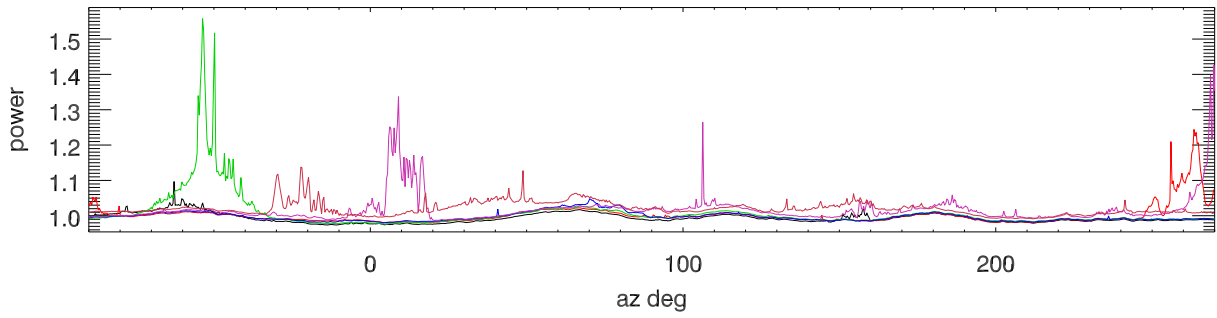

190207 rfiPwr vs az. Overplot swings. freq:4000. to 4200.

freq:4250. to 4350.

freq:4500. to 4700.

freq:4750. to 4800.

freq:4910. to 4920.