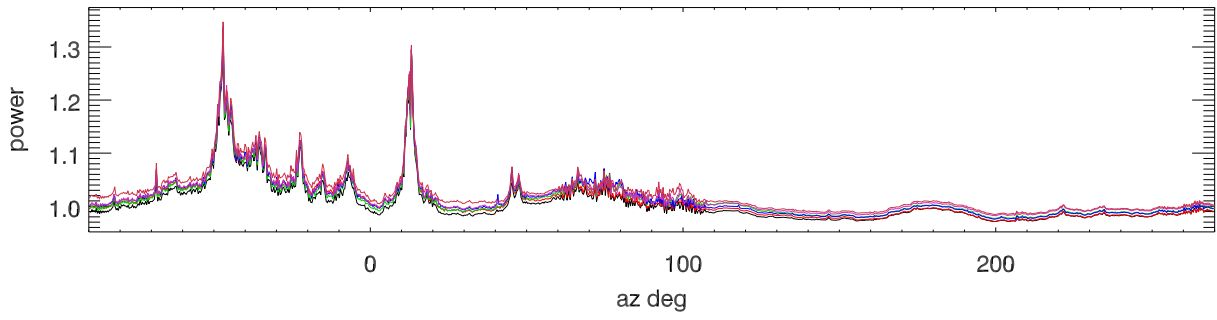

190207 rfiPwr vs az. Overplot swings. freq:4000. to 4200.

freq:4250. to 4350.

freq:4500. to 4700.

freq:4750. to 4800.

freq:4910. to 4920.