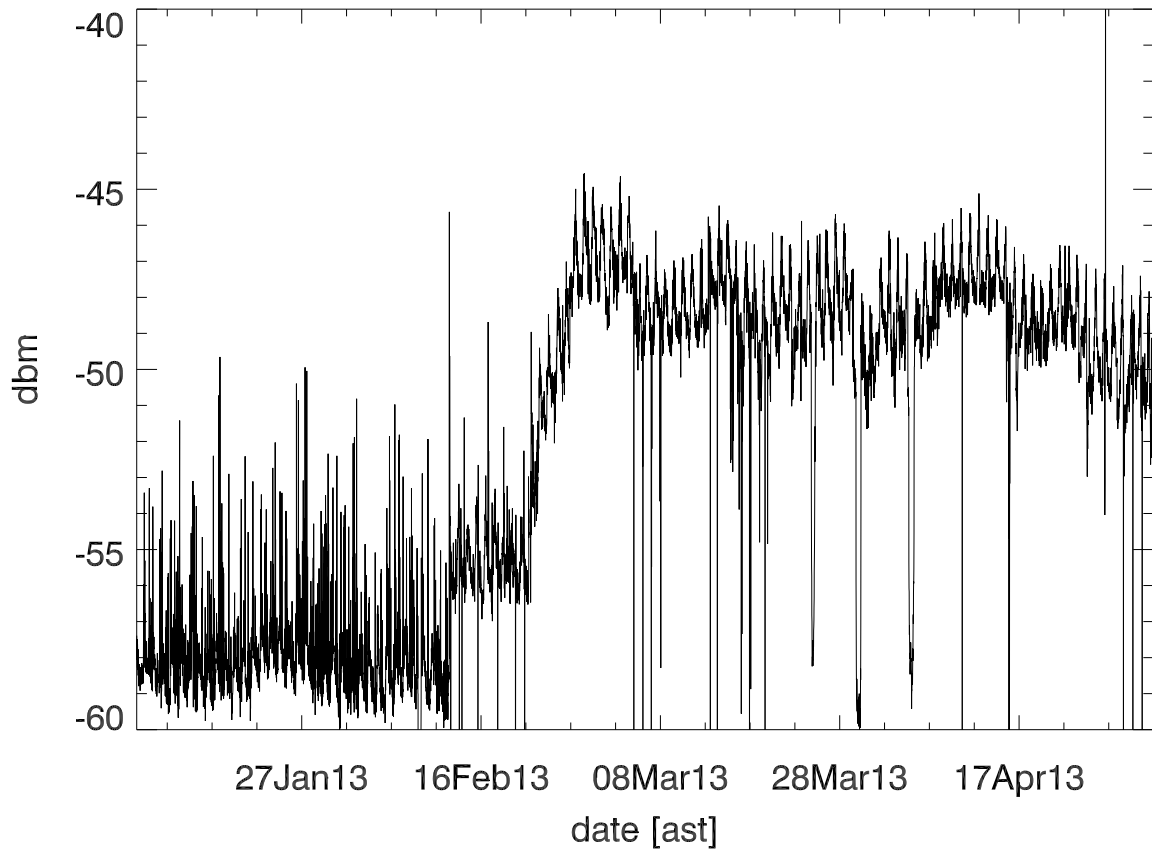

hilltop monitoring totPwr 5010-5030 Mhz vs time

5020 power vs hour of day