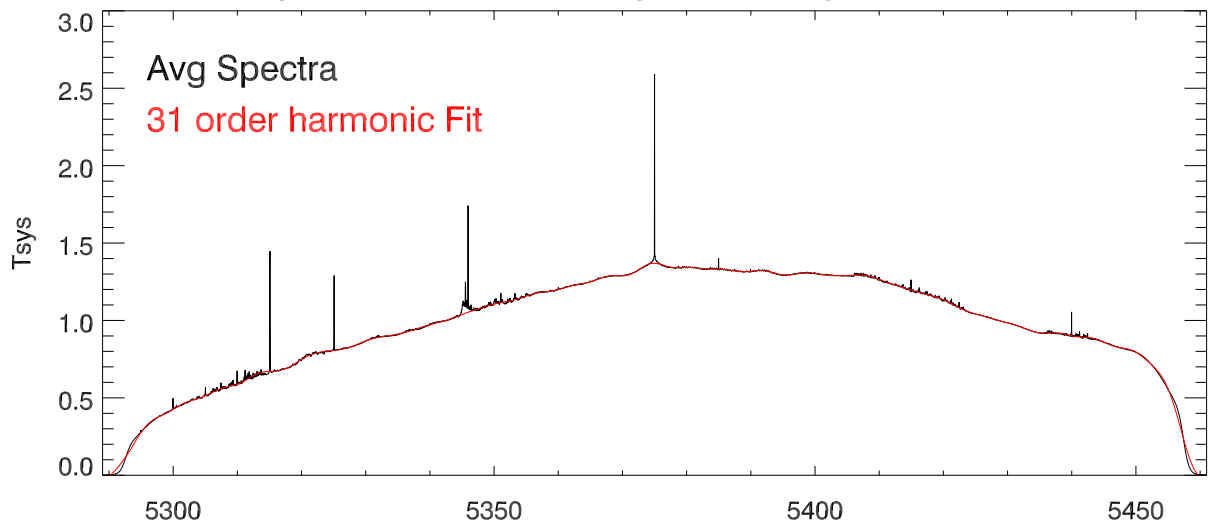

05jun13, cband 400 sec avg spc (after 5ghz rfi turned off)

Average spectrum - fit

rmsByChan/mean for 400 1 sec records