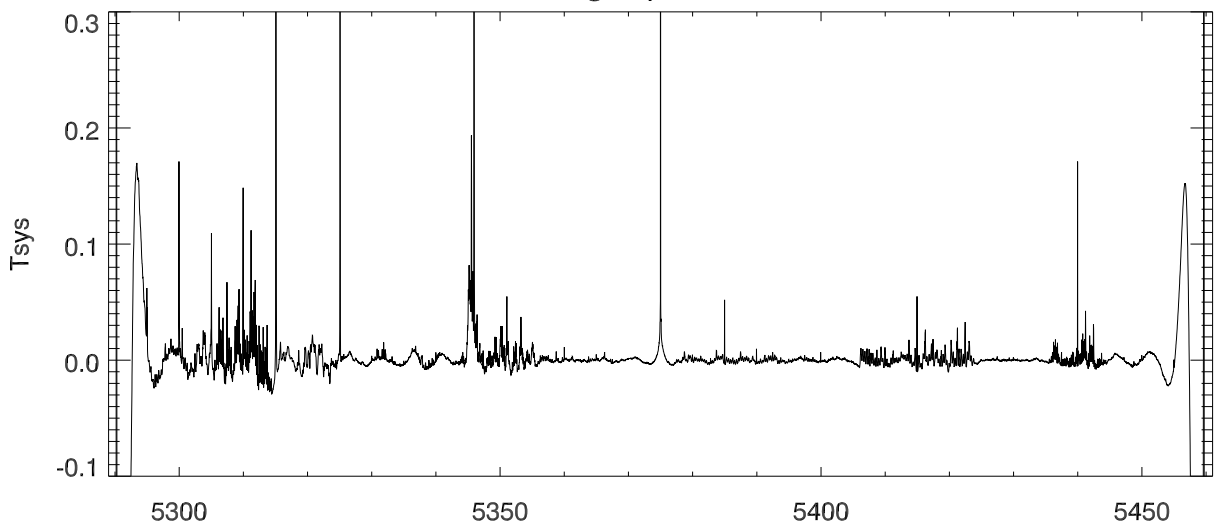

05jun13, cband 400 sec avg spc (after 5ghz rfi turned off)

Average spectrum - fit

rmsByChan/mean for 400 1 sec records