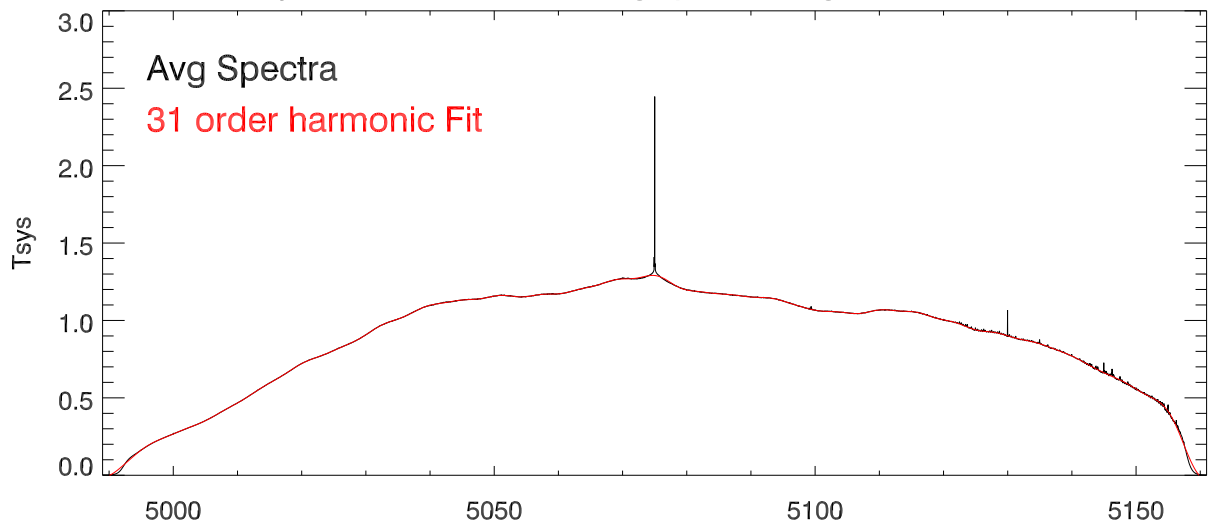

05jun13, cband 400 sec avg spc (after 5ghz rfi turned off)

Average spectrum - fit

rmsByChan/mean for 400 1 sec records