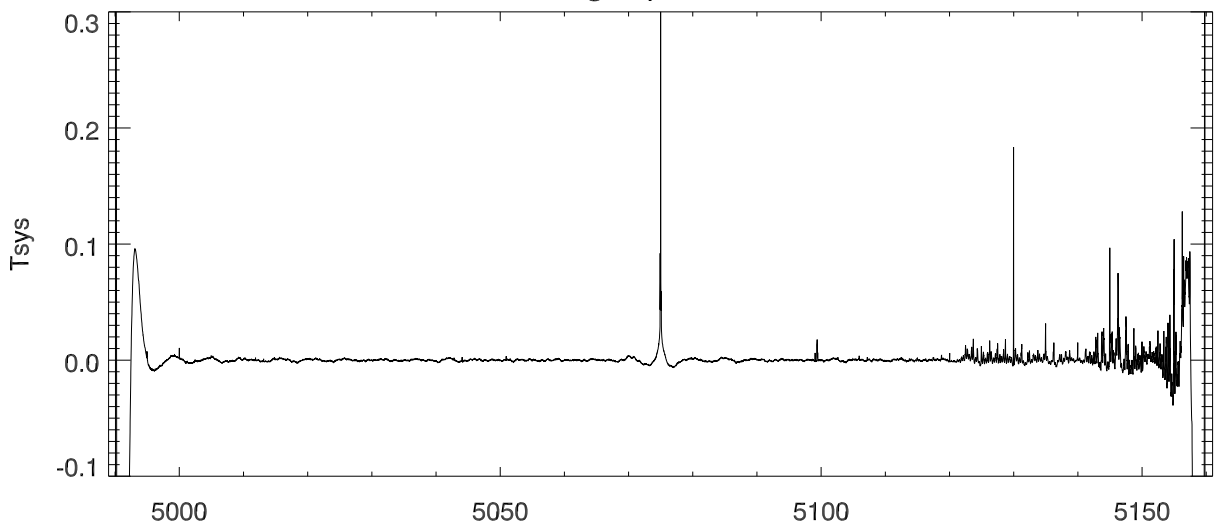

05jun13, cband 400 sec avg spc (after 5ghz rfi turned off)

Average spectrum - fit

rmsByChan/mean for 400 1 sec records