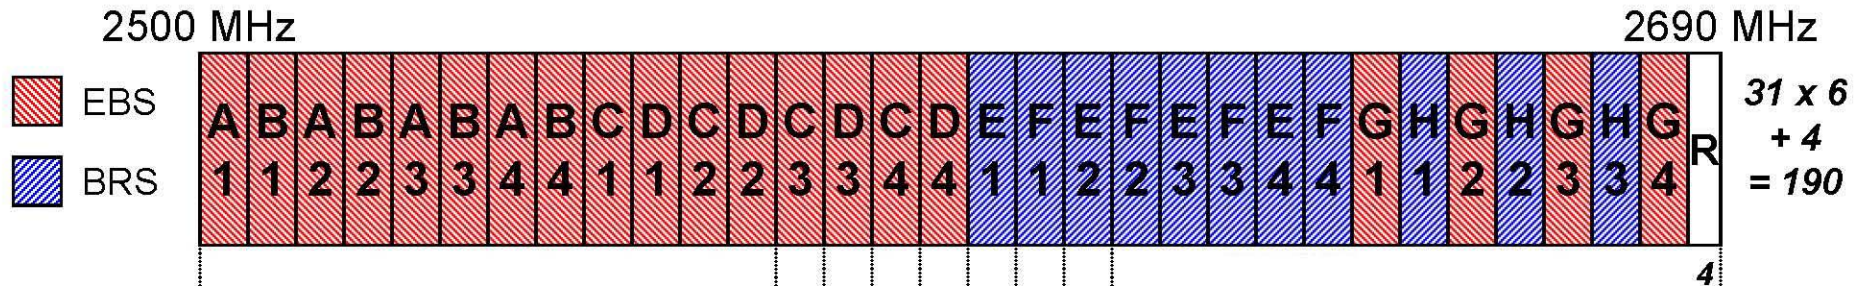

BRS-EBS BAND PLANS: PRE-TRANSITION AT 2500–2690 MHz & POST-TRANSITION AT 2495–2690 MHz

PRE-TRANSITION

POST-TRANSITION