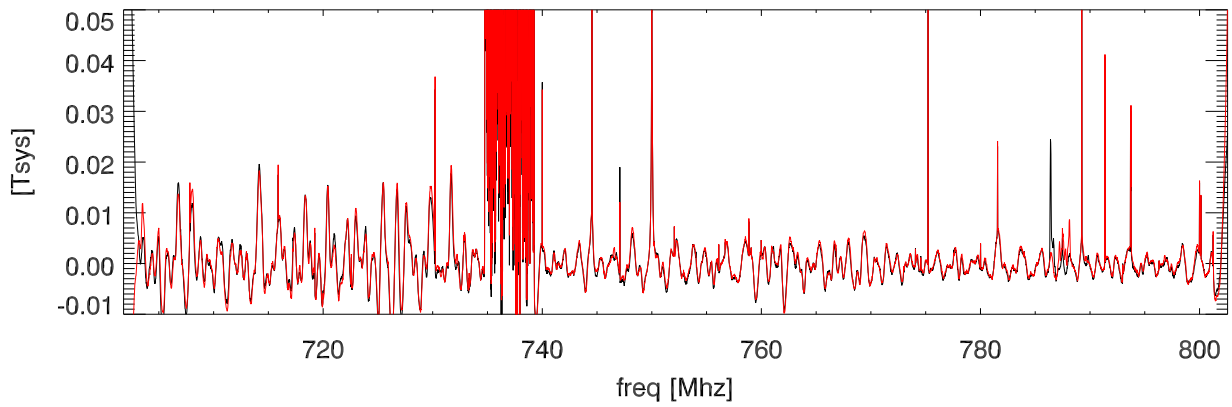

09mar11 avg spectra vs freq (avg each az swing separately)

avg spectra blowup

Peak Hold Spectra (each az swing done separately)

Peak Hold Spectra blowup