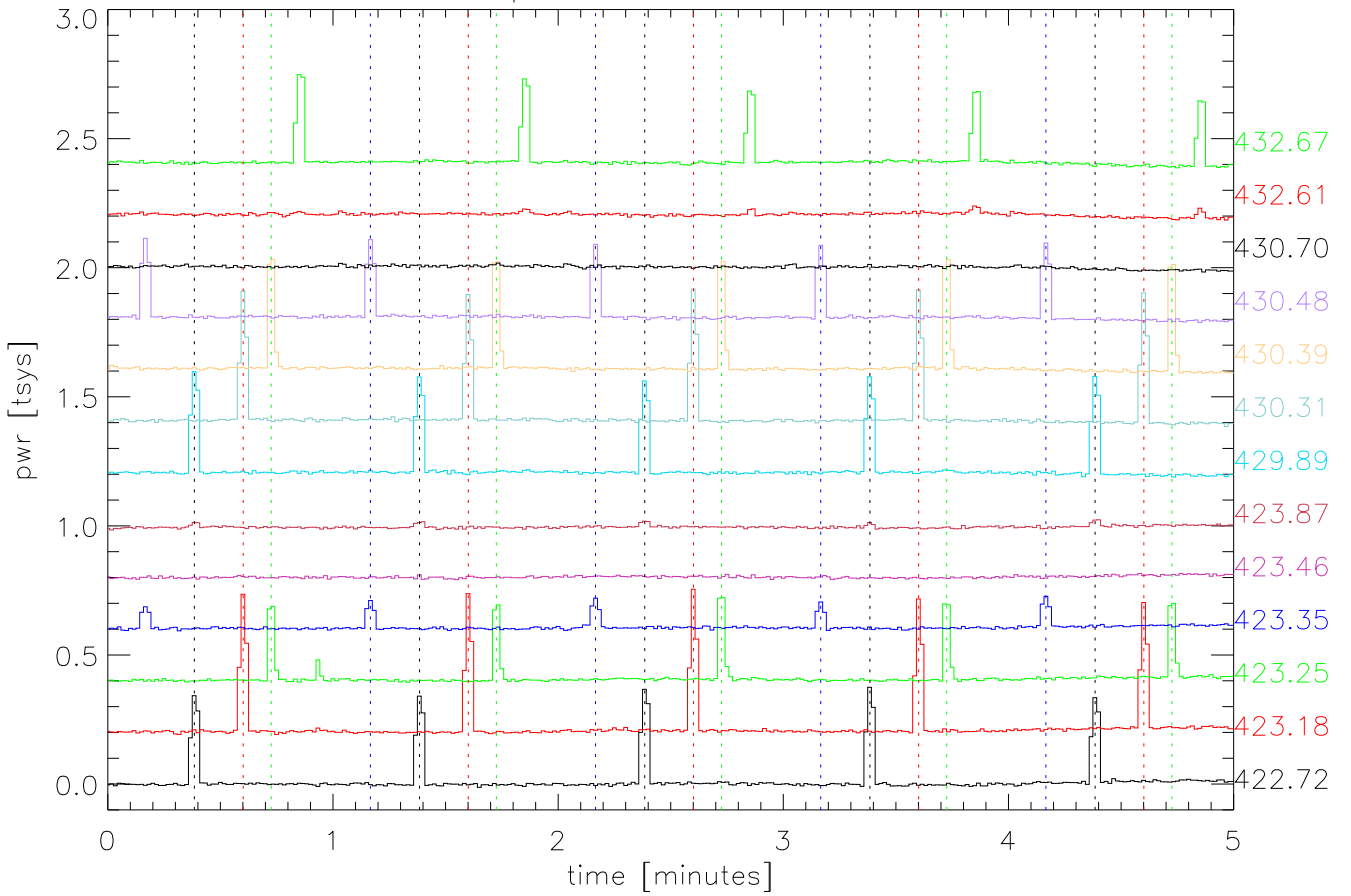

02dec05 430MHz birdie pwr vs time with 1 minute period PoIA

02dec05 430MHz birdie pwr vs time with 1 minute period PoIB

02dec05 birdie pwr vs time first 10 minutes PoLA

02dec05 birdie pwr vs time first 10 minutes PoLA

02dec05 fft of birdie time series. PoA

02dec05 fft of birdie time series. mHz PoB