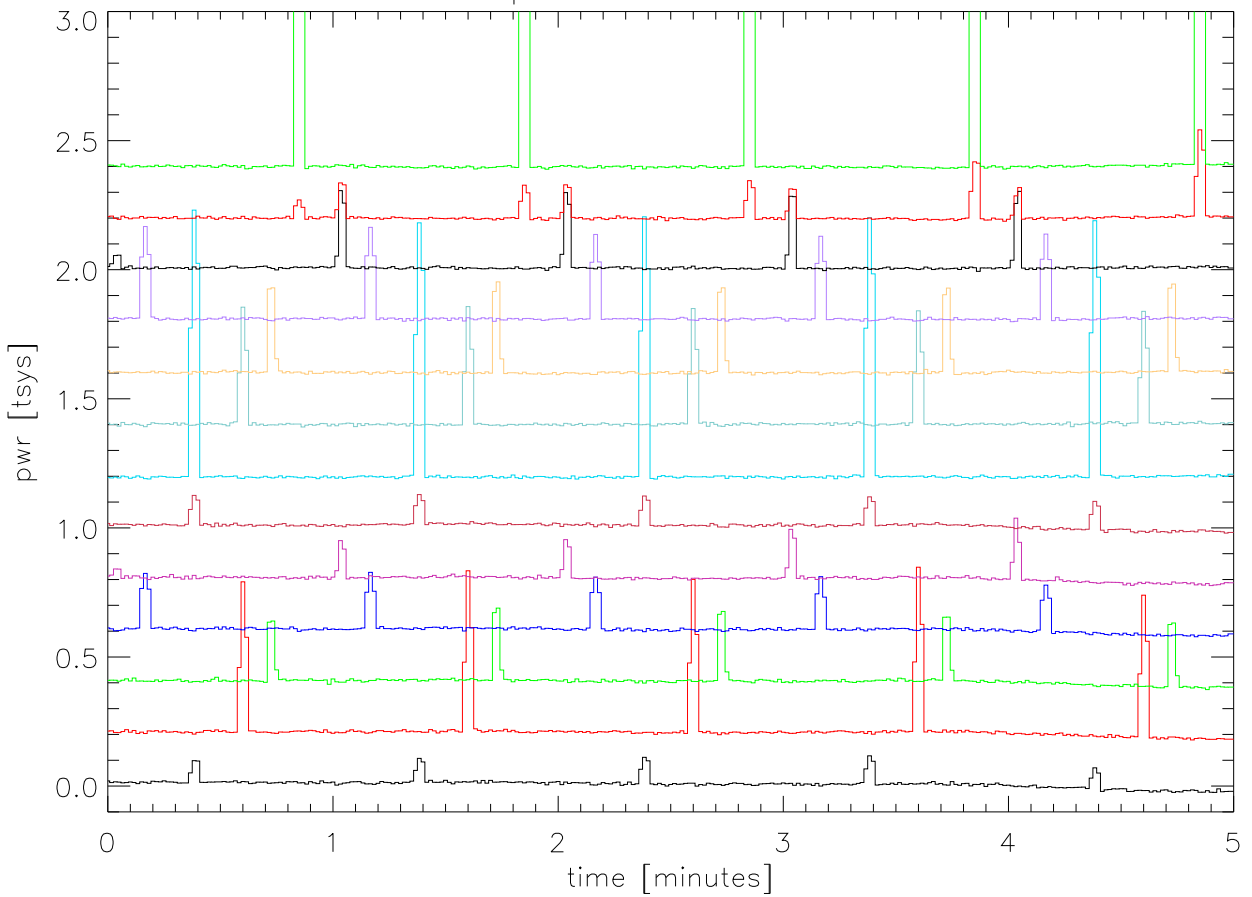

02dec05 430MHz birdie pwr vs time with 1 minute period PoIA

02dec05 430MHz birdie pwr vs time with 1 minute period PoIB

02dec05 birdie pwr vs time first 10 minutes PoLA

02dec05 birdie pwr vs time first 10 minutes PoLA

02dec05 fft of birdie time series. PoA

02dec05 fft of birdie time series. mHz PoB