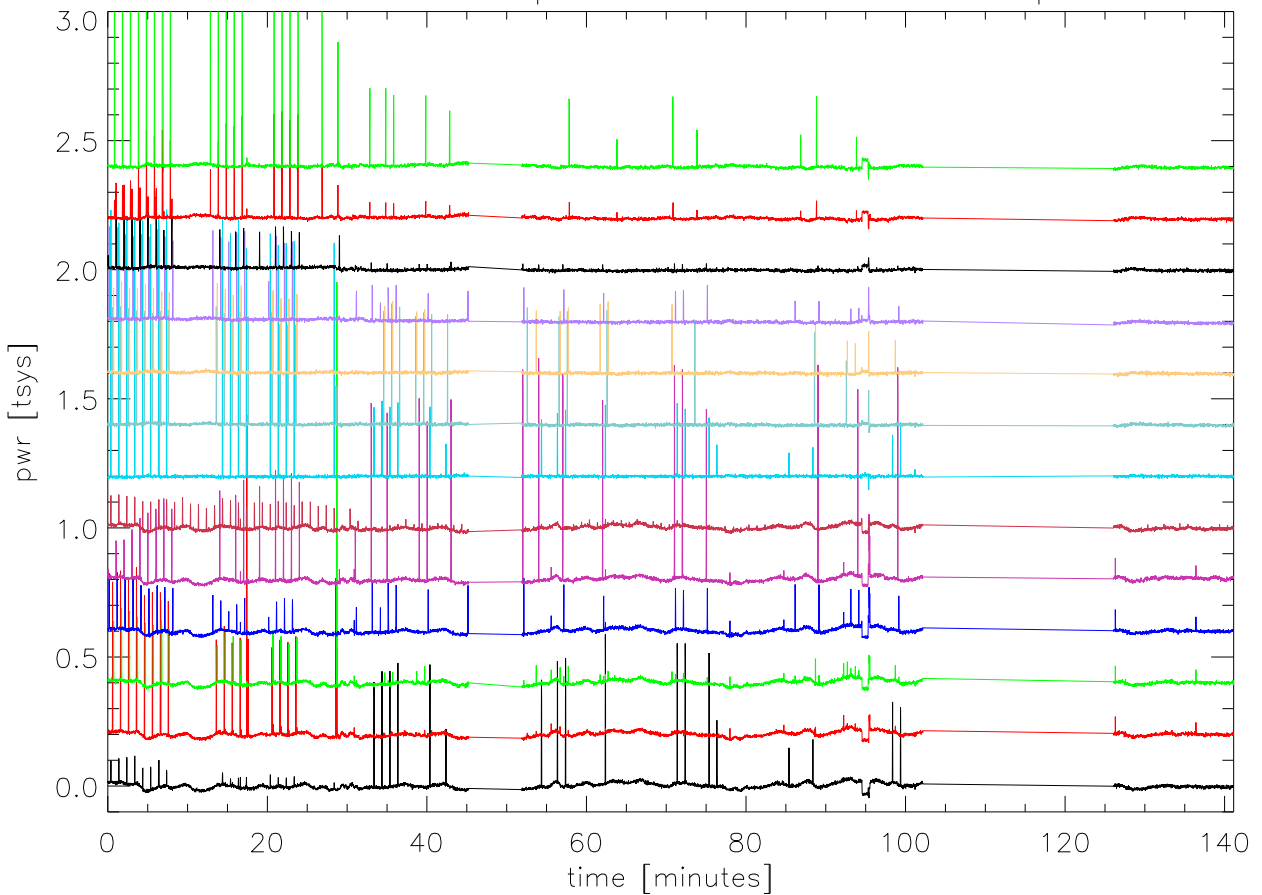

02dec05 430MHz birdie pwr vs time with 1 minute period PoIA

02dec05 430MHz birdie pwr vs time with 1 minute period PoIB

02dec05 birdie pwr vs time first 10 minutes PoLA

02dec05 birdie pwr vs time first 10 minutes PoLA

02dec05 fft of birdie time series. PoA

02dec05 fft of birdie time series. mHz PoB