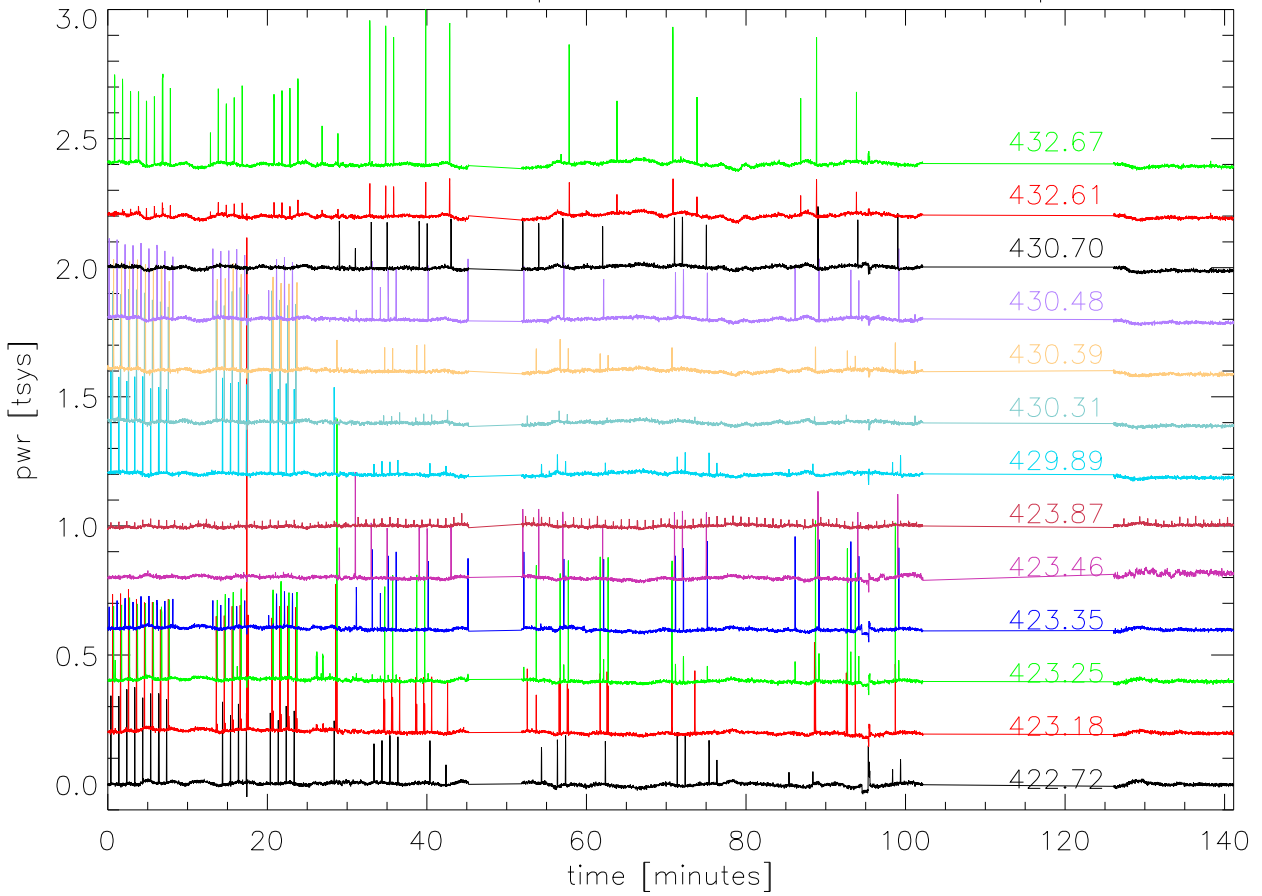

02dec05 430MHz birdie pwr vs time with 1 minute period PoIA

02dec05 430MHz birdie pwr vs time with 1 minute period PoIB

02dec05 birdie pwr vs time first 10 minutes PoLA

02dec05 birdie pwr vs time first 10 minutes PoLA

02dec05 fft of birdie time series. PoA

02dec05 fft of birdie time series. mHz PoB