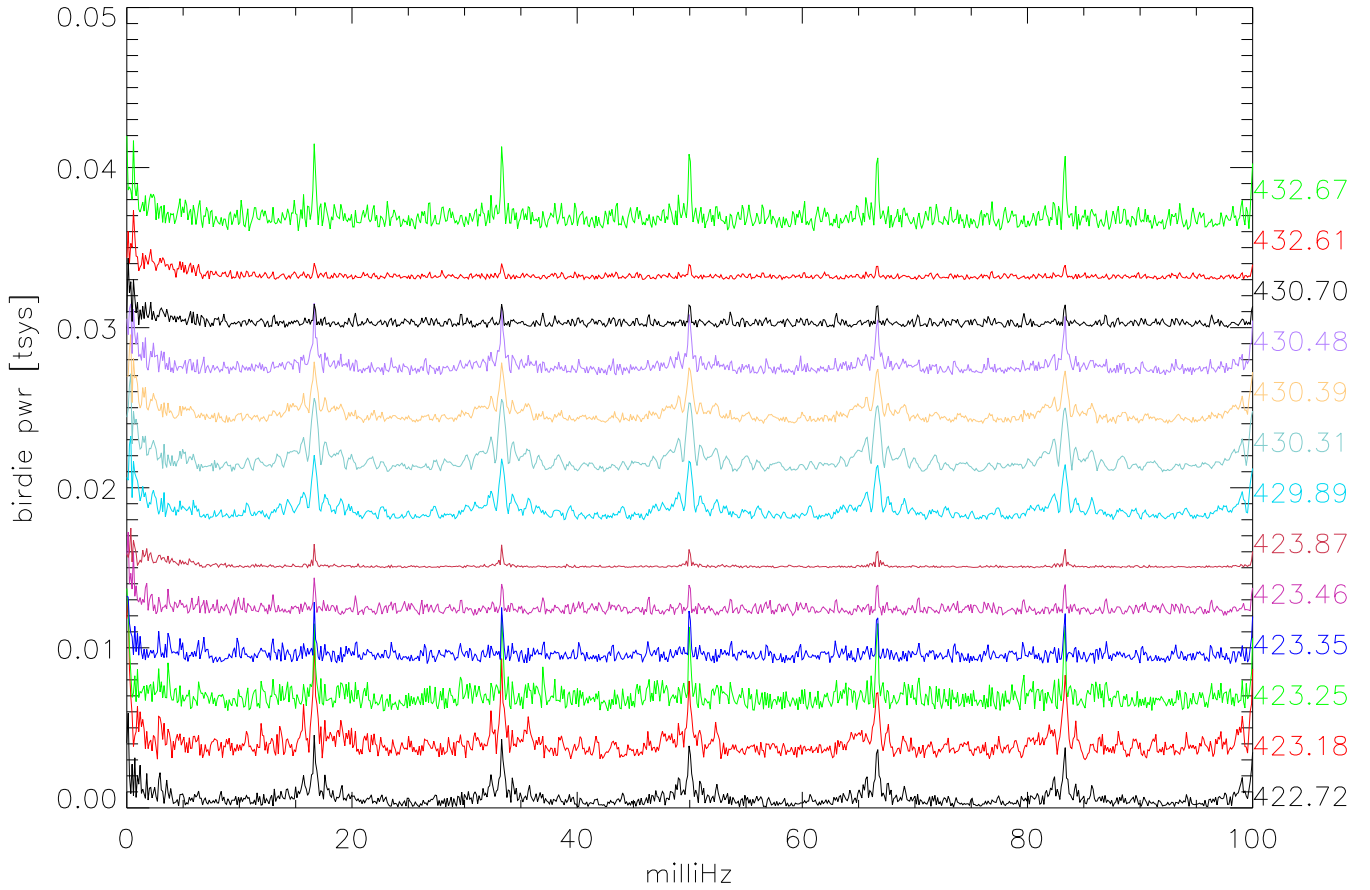

02dec05 430MHz birdie pwr vs time with 1 minute period PoIA

02dec05 430MHz birdie pwr vs time with 1 minute period PoIB

02dec05 birdie pwr vs time first 10 minutes PoLA

02dec05 birdie pwr vs time first 10 minutes PoLA

02dec05 fft of birdie time series. PoA

02dec05 fft of birdie time series. mHz PoB