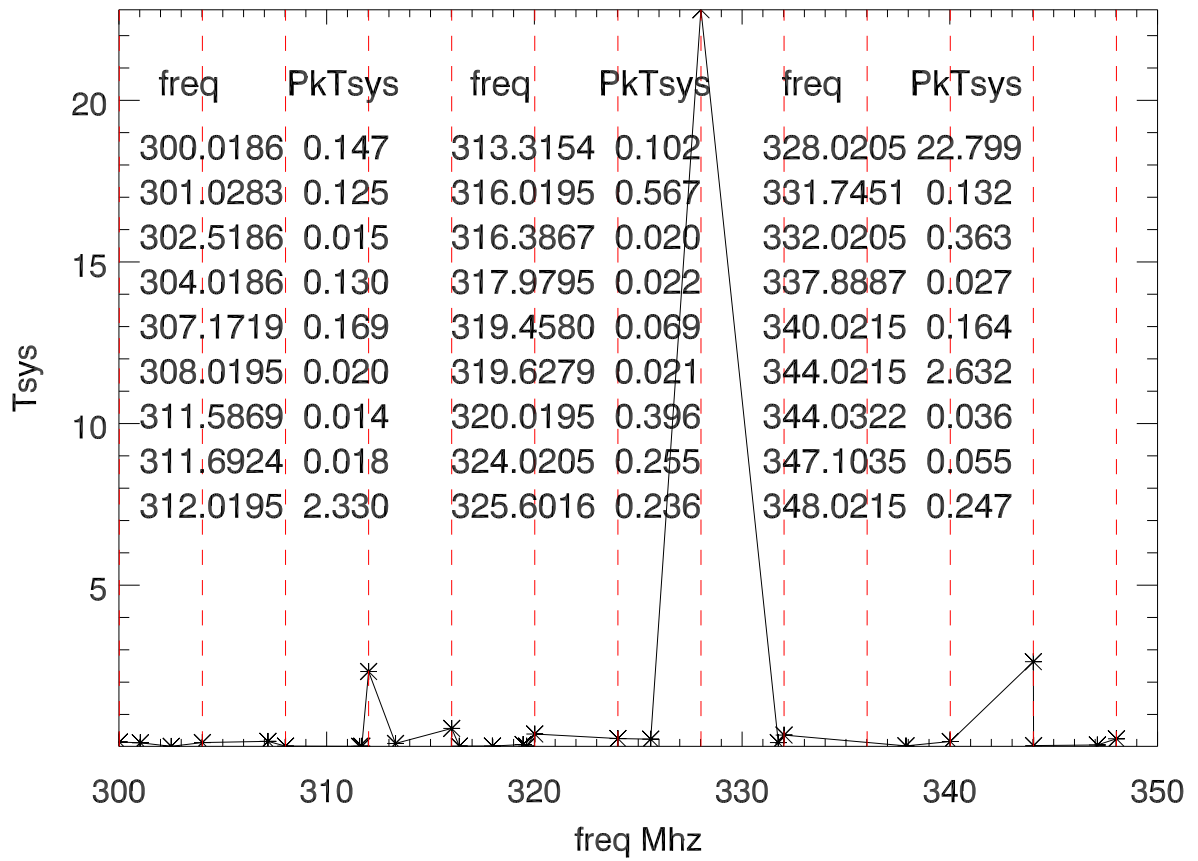

28jan16 327 rcvr rfi from sband console, after repairs

blowup axis