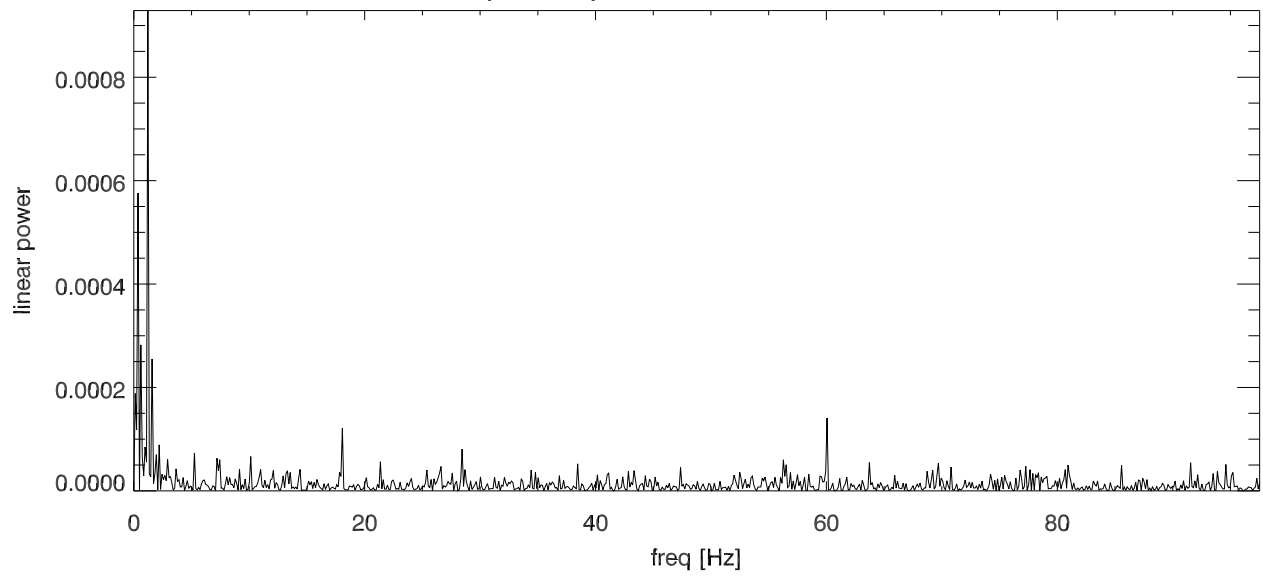

27feb14 327 rfi 1.6 MhZ BW

27feb14 327 rfi .16 MhZ BW

27feb14 327 power in 325.75 birdie vs time

power spectrum of 325.75 birdie

power spectrum of 325.75 birdie. blowup