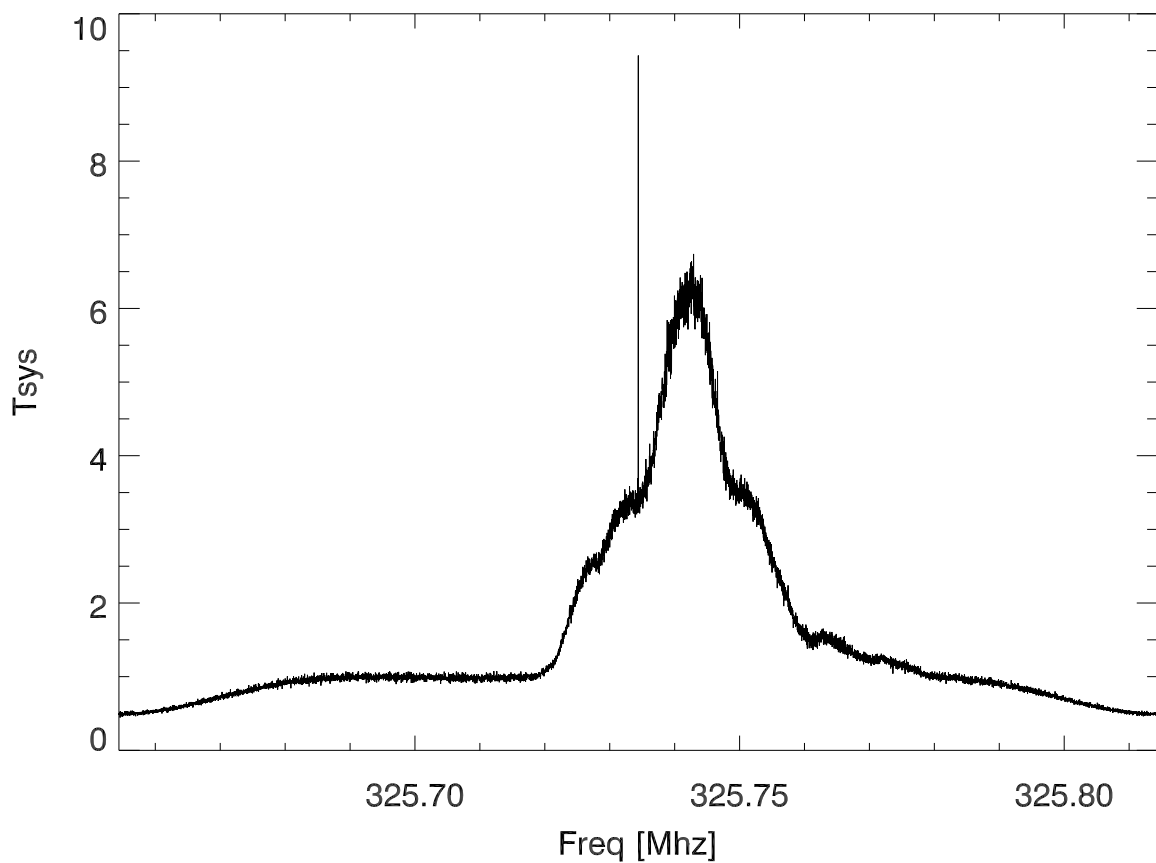

27feb14 327 rfi 1.6 MhZ BW

27feb14 327 rfi .16 MhZ BW

27feb14 327 power in 325.75 birdie vs time

power spectrum of 325.75 birdie

power spectrum of 325.75 birdie. blowup