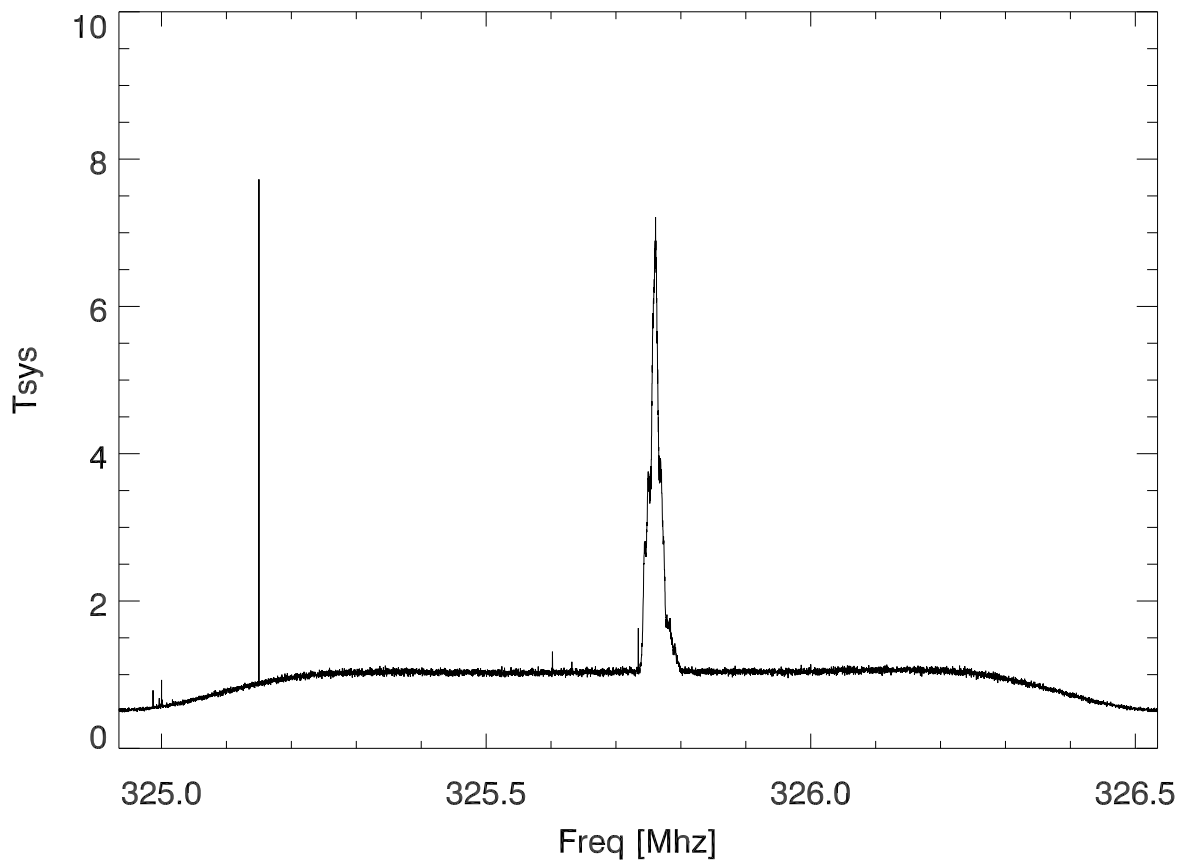

27feb14 327 rfi 1.6 MhZ BW

27feb14 327 rfi .16 MhZ BW

27feb14 327 power in 325.75 birdie vs time

power spectrum of 325.75 birdie

power spectrum of 325.75 birdie. blowup