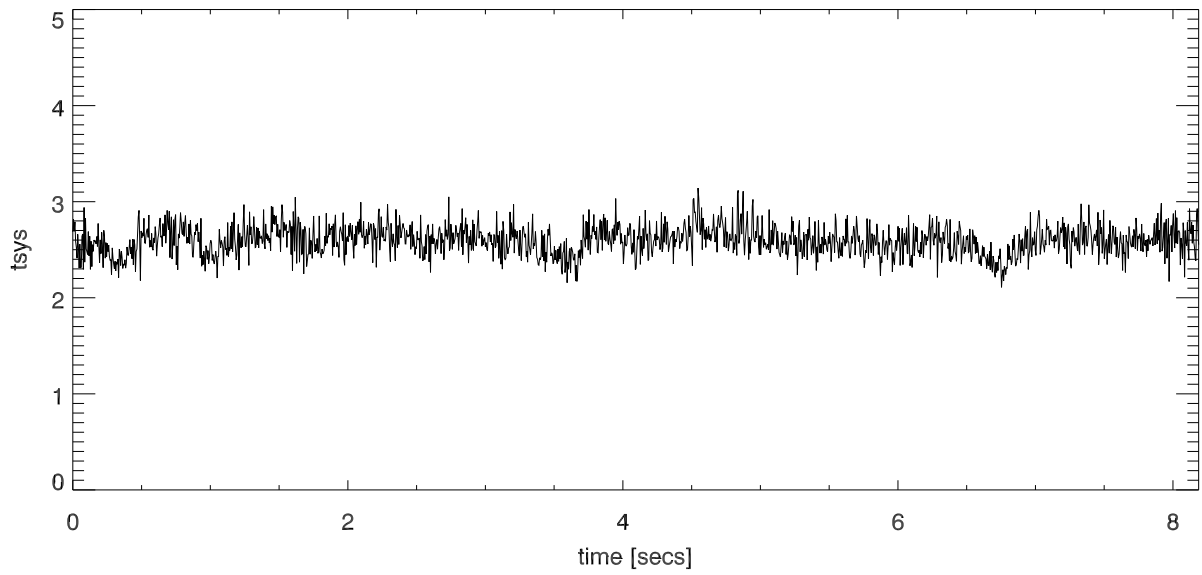

27feb14 327 rfi 1.6 MhZ BW

27feb14 327 rfi .16 MhZ BW

27feb14 327 power in 325.75 birdie vs time

power spectrum of 325.75 birdie

power spectrum of 325.75 birdie. blowup