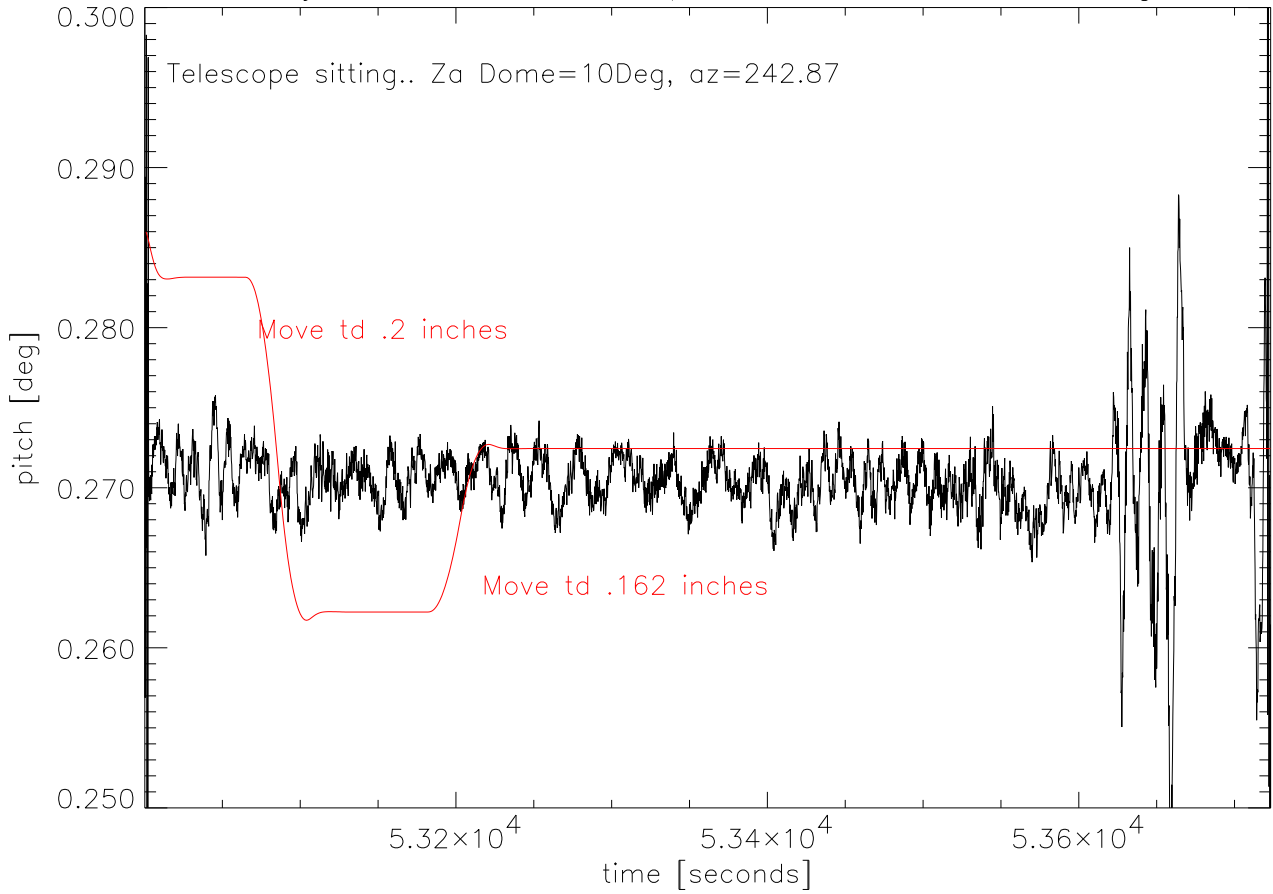

29jul02 Relative dome pitch while tiedown tracking

29jul02 Relative dome Roll while tiedown tracking