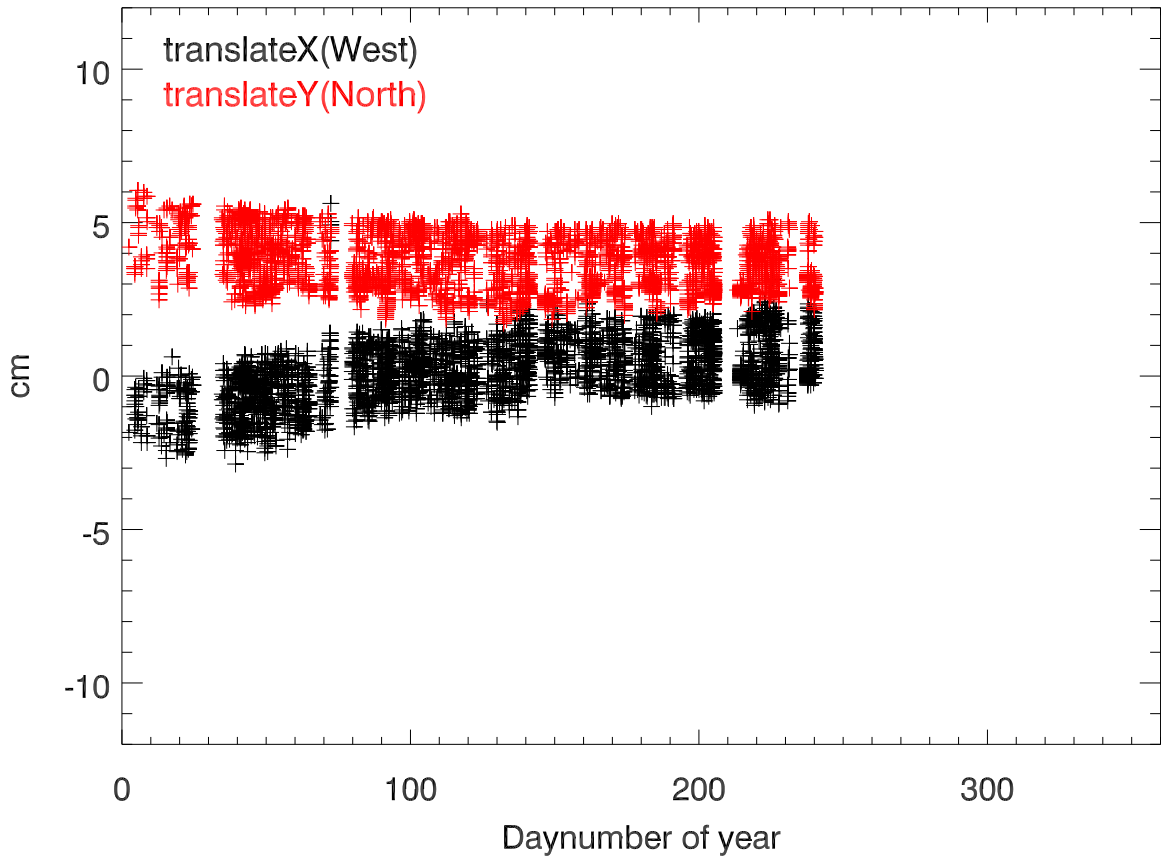

170101 to 170918 platform translations X(west),Y(north) vs az (za=8-9deg)

170101 to 170918 platform rotations about X(west),Y(north) vs az (za=8-9deg)